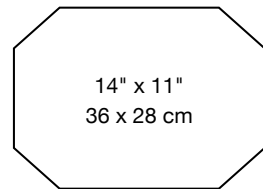

Rush, Coal

Mesh, Metallics

Random Weave, Black

Lg Basketweave, Black

Basketweave, Black

MAT OPTIONS

14 x11 in | 36 x 28 cm
metroweave® mats

14" x 11"
36 x 28 cm