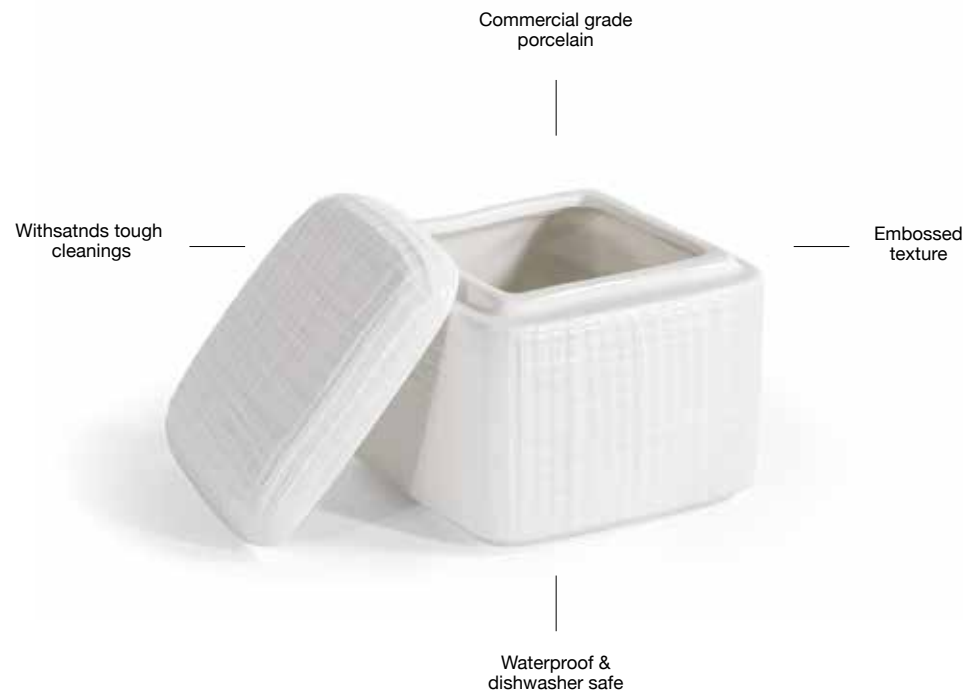

TORONTO

PORCELAIN

The versatile Toronto collection elevates a timeless design with a contemporary linen pattern. Dishwasher-safe, chip resistant, commercial grade porcelain is a smart investment for mixing and matching for a lifetime of durability.

See our Tissue Box Riser on page 123