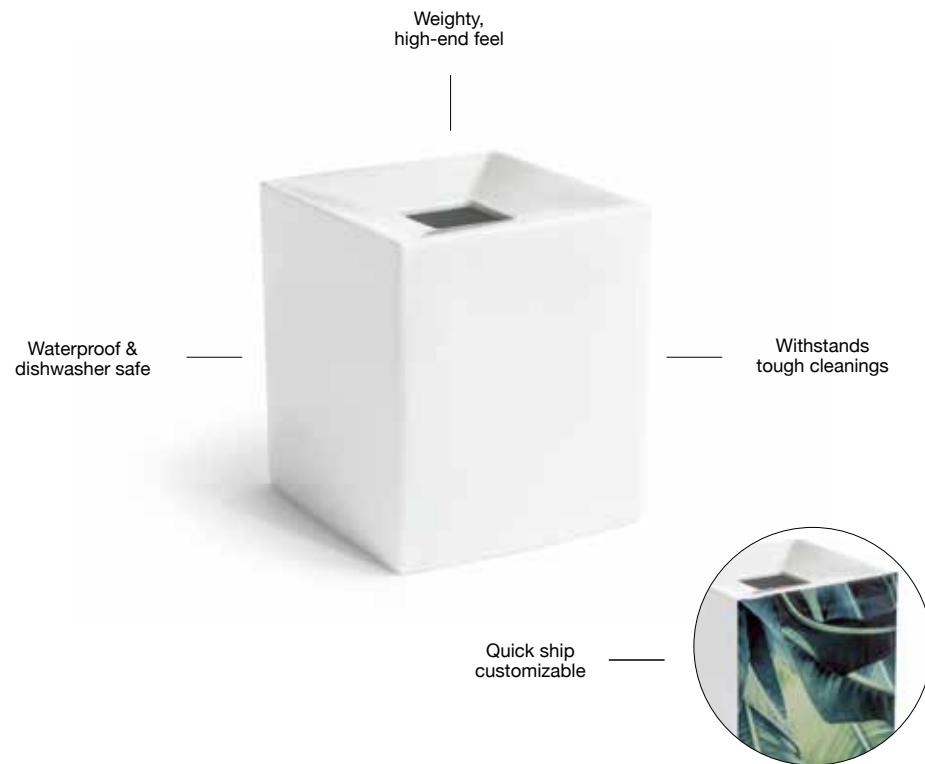

12oz Brushed Stainless Pump - Matte Black with Matte Black Top
 See pages 169 - 173

● **17qt London Recycle Bin**
 See pages 180-186

COORDINATING OPTIONS

LISBON

PORCELAIN

Create a modern aesthetic and streamline your operations with the ease of durable white porcelain. The first to market with a high-end contemporary linear design, Lisbon is our unique recipe of the highest quality, commercial-grade material. It's dishwasher safe, customizable with permanent decals, and features reinforced corners for a chip-resistant investment.