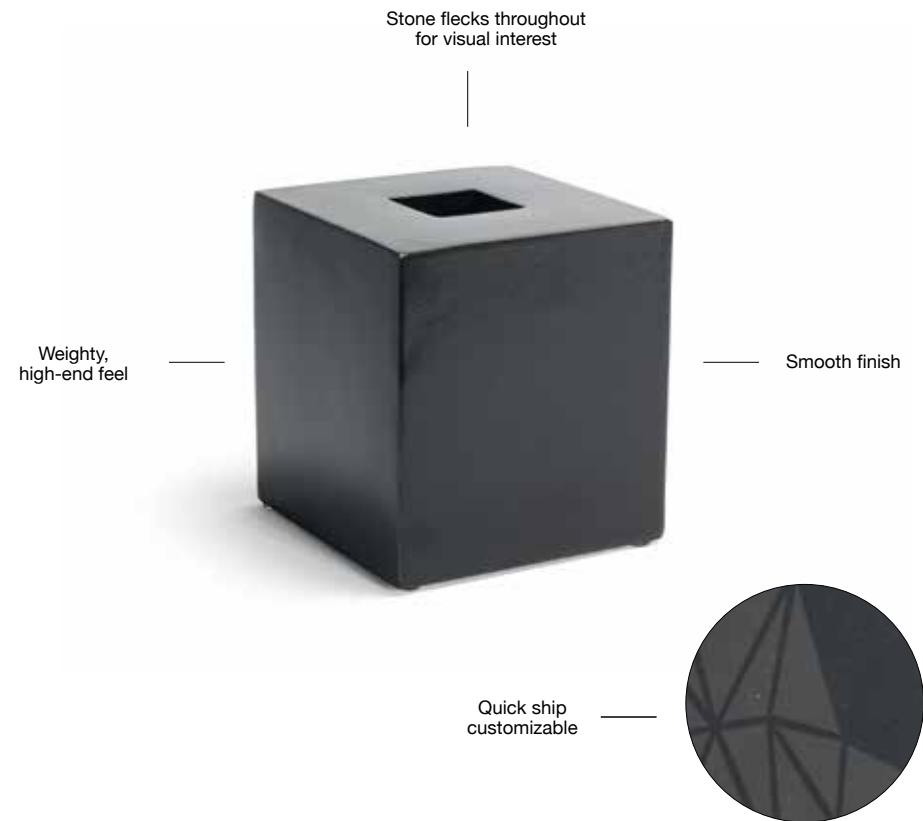

London Toilet Paper Holder - White
See page 79

London Door Hanger - White
See pages 164

7" London Tongs - White
See page 155

● **15" x 10" London Tray - White**
See pages 161 - 164

MOROCCO

RESIN & STONE

Morocco's substantial and impactful design evokes the ultimate in modern sophistication. Made from resin and natural stone, each piece has its own unique characteristics. Unbeatable durability, easy to clean. Available in onyx, stone, and chocolate.