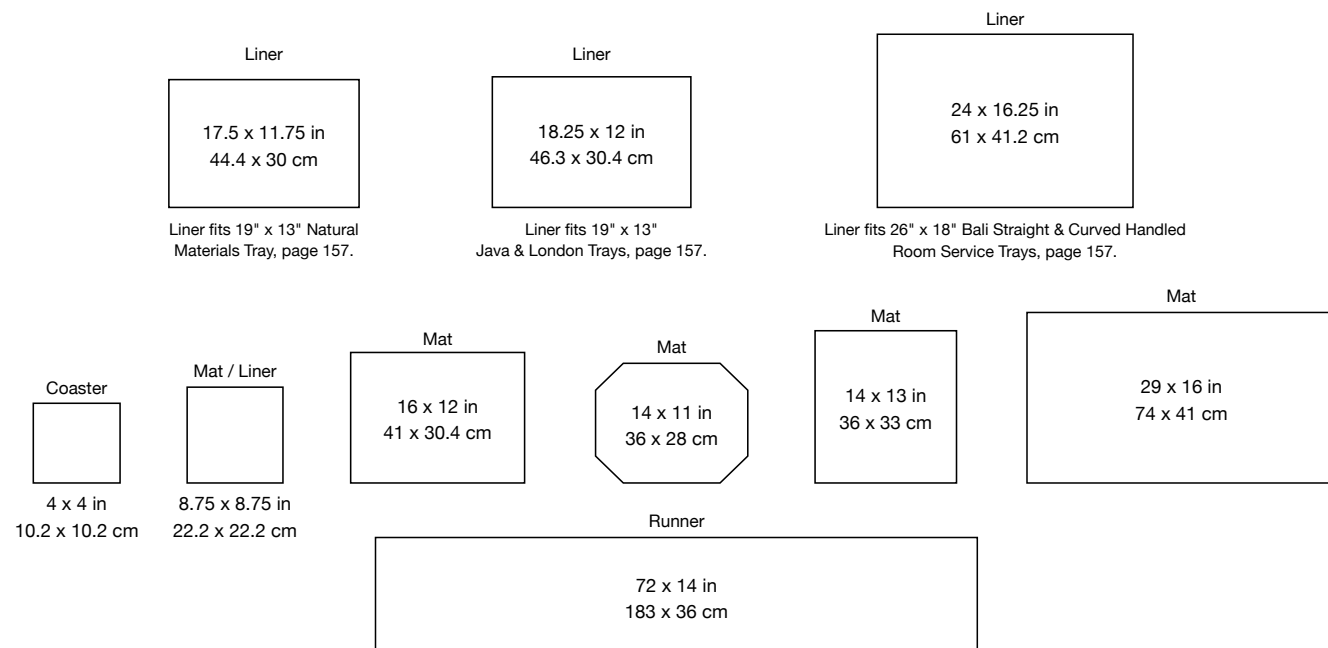

STOCKED SIZES

QS Basketweave - Indigo pack 12 XPM078DBV83 14 x 11 in 35.6 x 28 cm XPM077DBV83 16 x 12 in 40.7 x 30.5 cm XPM116DBV83 29 x 16 in 73.6 x 40.7 cm	NEW Rush - Blues pack 12 XPM119BLV83 16 x 12 in 40.7 x 30.5 cm	NEW Mesh - Cobalt pack 12 XPM123BLV83 16 x 12 in 40.7 x 30.5 cm	QS Nautical - Blue pack 12 XPM102BLV83 16 x 12 in 40.7 x 30.5 cm	QS Mesh - Marine pack 12 XCO007BLV83 4 x 4 in 10.2 x 10.2 cm RTL023BLV83 8.75 x 8.75 in 22.2 x 22.2 cm XPM106BLV83 16 x 12 in 40.7 x 30.5 cm	NEW Mesh - Teal pack 12 XPM125HBV83 16 x 12 in 40.7 x 30.5 cm
QS Mesh - Blues pack 12 XPM087BRV83 16 x 12 in 40.7 x 30.5 cm	NEW Twill - Taffy pack 12 XPM128BLV83 16 x 12 in 40.7 x 30.5 cm	QS Mesh - Emerald pack 12 XPM122GRV83 16 x 12 in 40.7 x 30.5 cm	QS Urban - Green pack 12 XCO007GRV83 4 x 4 in 10.2 x 10.2 cm RTL023GRV83 8.75 x 8.75 in 22.2 x 22.2 cm XPM095GRV83 16 x 12 in 40.7 x 30.5 cm	QS Mesh - Greens pack 12 XPM091GRV83 16 x 12 in 40.7 x 30.5 cm XRU008GRV80 72 x 14 in 183 x 36 cm pack 2	QS Basketweave - Olive pack 12 XPM058GRV83 14 x 11 in 28 x 35.6 cm XPM056GRV83 16 x 12 in 40.7 x 30.5 cm
QS Basketweave - Sage pack 12 XPM068GRV83 14 x 11 in 35.6 x 28 cm XPM067GRV83 16 x 12 in 40.7 x 30.5 cm XRU007GRV80 72 x 14 in 183 x 36 cm pack 2	NEW Twill - Saffron pack 12 XPM127ORV83 16 x 12 in 40.7 x 30.5 cm	Mesh - Apricot pack 12 XPM099ORV83 16 x 12 in 40.7 x 30.5 cm	Basketweave - Apricot pack 12 XPM101ORV83 16 x 12 in 40.7 x 30.5 cm	Mesh - Oranges pack 12 XPM088ORV83 16 x 12 in 40.7 x 30.5 cm RTL020ORV83 18.25 x 12 in 46.3 x 30.4 cm	Mesh - Reds pack 12 XPM096RDV83 16 x 12 in 40.7 x 30.5 cm