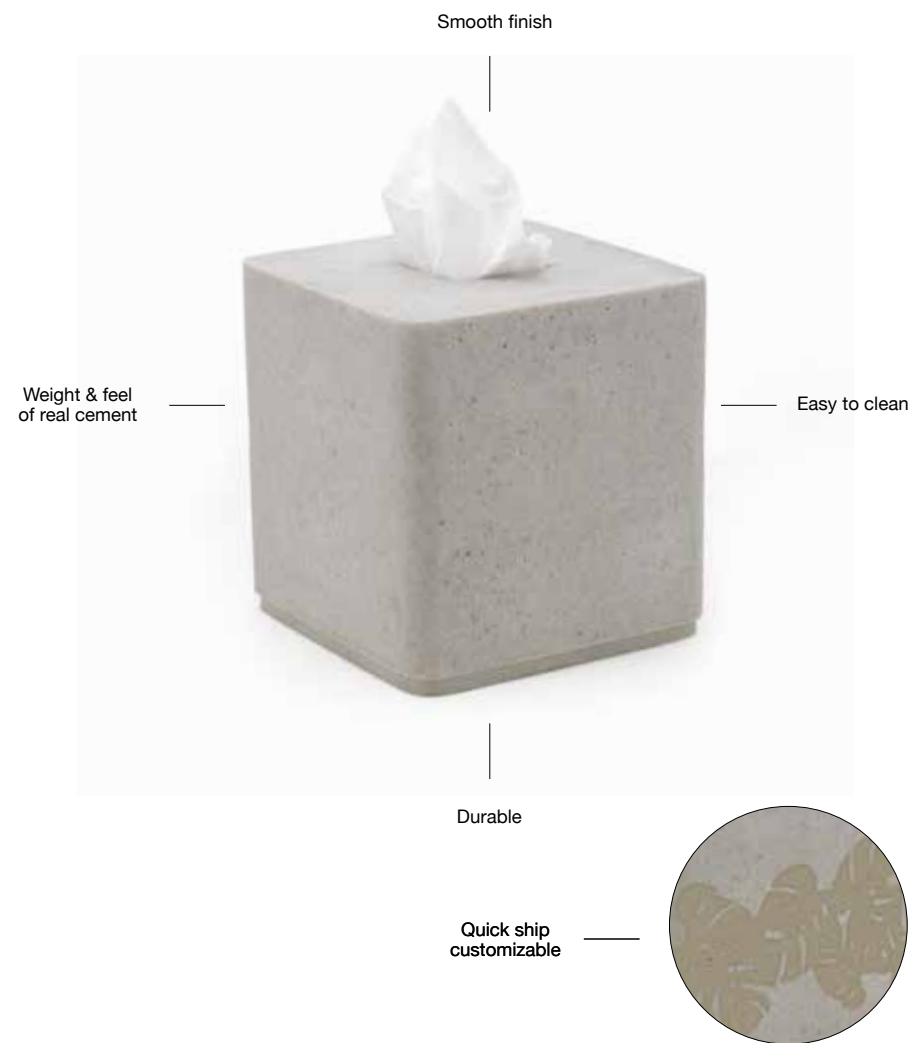

4.25" Square Seattle Soap Dish
4.25 x 4.25 x .75 in
10.8 x 10.8 x 1.9 cm
pack 12
RSD027GYR23

9" x 4.25" Seattle Amenity Tray
9 x 4.25 x .75 in
23 x 10.8 x 1.9 cm
pack 6
RTR034GYR22

Seattle Jar with Lid
4 x 4 x 2.75 in
10.2 x 10.2 x 7 cm
pack 6
RJR025GYR22