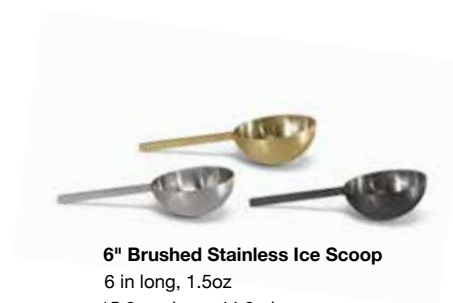

- RIB005BKR20 onyx
- RIB005WHR20 snow
- RIB005BLT20 peacock

New York trays & holders
create sleek, clutter-free
amenity presentation

7" Brushed Stainless Tongs

7 in long
17.8 cm long
pack 12

- BUT021BSS23 silver
- BUT021GOS23 matte brass
- BUT021RGS23 rose gold
- BUT031BKS23 matte black