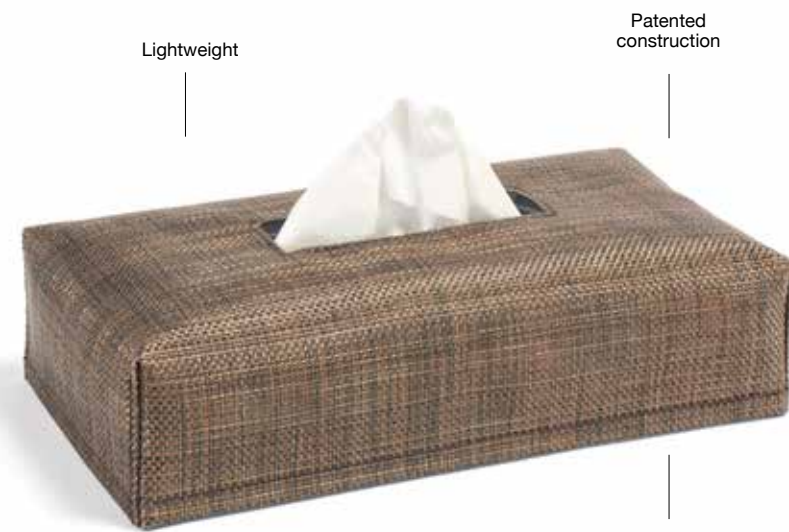

METROWEAVE®

WOVEN VINYL

Functionality and durability in modern woven vinyl accessory solutions. Stain & fade resistant, lightweight and easy to clean.

Metroweave® is also Thermosealed™ for long lasting results. Available in mesh grey, mesh copper, and random weave black.

Lightweight

Patented construction

Waterproof

Stitched and Thermosealed™ edges

4" x 2.25" Metroweave® Holder
4 x 2.25 x 1.5 in
19 x 10.1 x 5 cm
pack 24
TSH009GYV24 mesh grey
TSH009COV24 mesh copper
TSH009BKV24 random weave black

Metroweave® Tissue Cover
5 x 5 x 5.75 in
12.7 x 12.7 x 14.5 cm
pack 4
● RTB033GYV21 mesh grey
● RTB033COV21 mesh copper
See our Tissue Box Riser on page 123