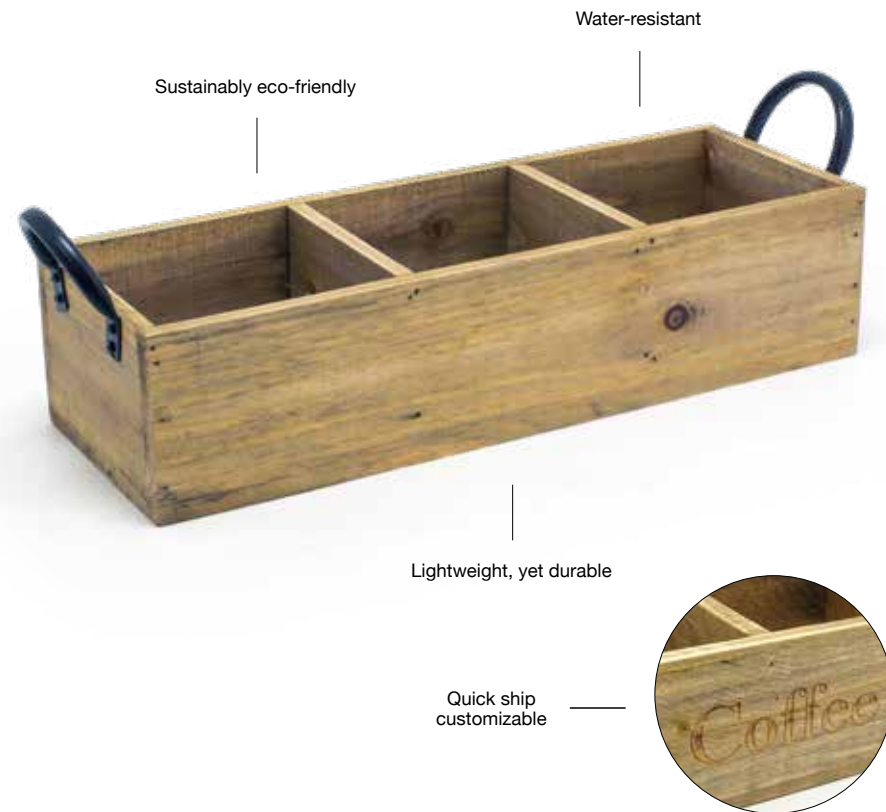

Designed from mixed, sustainable materials, this environmentally responsible collection incorporates traditional elements with modern touches that create a rustic-chic feel. The contrast of both natural wood grains matched with iron handles works well in a multitude of environments.