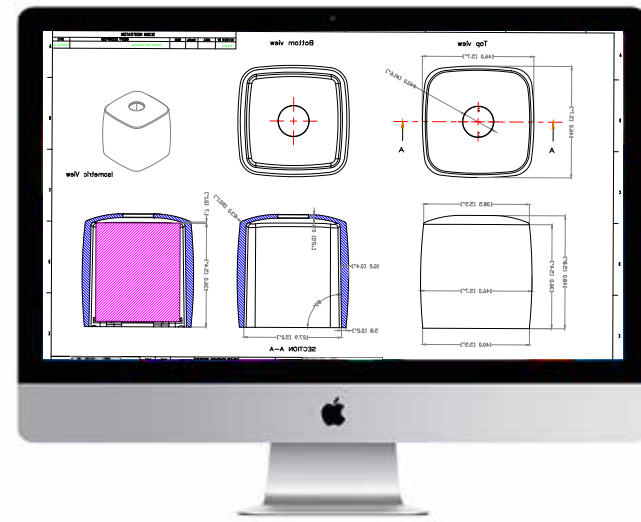

YOUR FACTORY

FOR DESIGN & MANUFACTURING

room360° by FOH® is an established industry leader, designing and manufacturing solution-oriented hospitality lifestyle accessories.

Our collections are designed to be mixed and matched for limitless creative options while maximizing your budget.