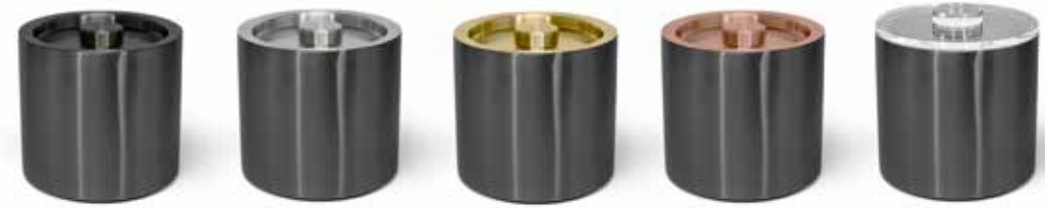

3qt Round Brushed Stainless Ice Bucket - Matte Black with Matte Black Lid
7.5 dia x 7.25 in, 3qt, 19 dia x 18.4 cm, 2.8L pack 4
RIB024BKS21

3qt Round Brushed Stainless Ice Bucket - Matte Black with Silver Lid
7.5 dia x 7.25 in, 3qt, 19 dia x 18.4 cm, 2.8L pack 4
RIB031BKS21

3qt Round Brushed Stainless Ice Bucket - Matte Black with Matte Brass Lid
7.5 dia x 7.25 in, 3qt, 19 dia x 18.4 cm, 2.8L pack 4
RIB032BKS21

3qt Round Brushed Stainless Ice Bucket - Matte Black with Rose Gold Lid
7.5 dia x 7.25 in, 3qt, 19 dia x 18.4 cm, 2.8L pack 4
RIB075BKS21

3qt Round Brushed Stainless Ice Bucket - Matte Black with Acrylic Lid
7.5 dia x 7.25 in, 3qt, 19 dia x 18.4 cm, 2.8L pack 4
RIB030BKS21