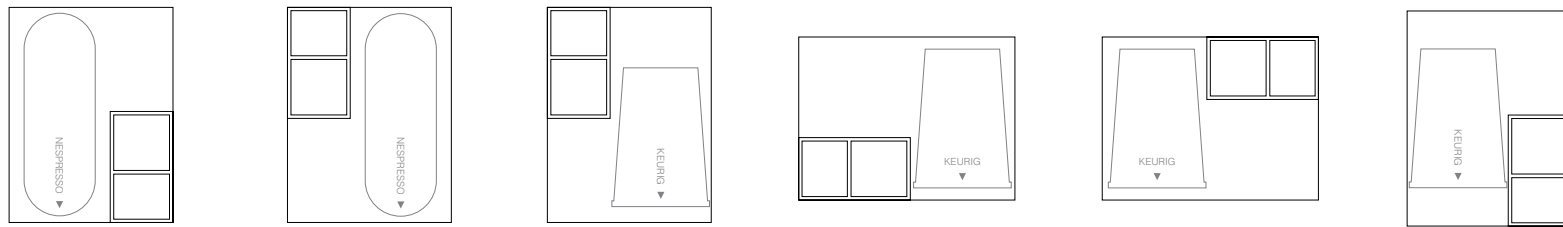

SIX SUGGESTED LAYOUTS FOR POPULAR COFFEE MAKERS:

24" x 19" London Blotter
 24 x 19 in
 61 x 48.3 cm
 pack 4
 RBL002BKL21 black
 RBL002BRL21 brown

18" x 12" London Blotter
 18 x 12 in
 45.8 x 30.5 cm
 pack 6
 RBL001BKL22 black
 RBL001BRL22 brown