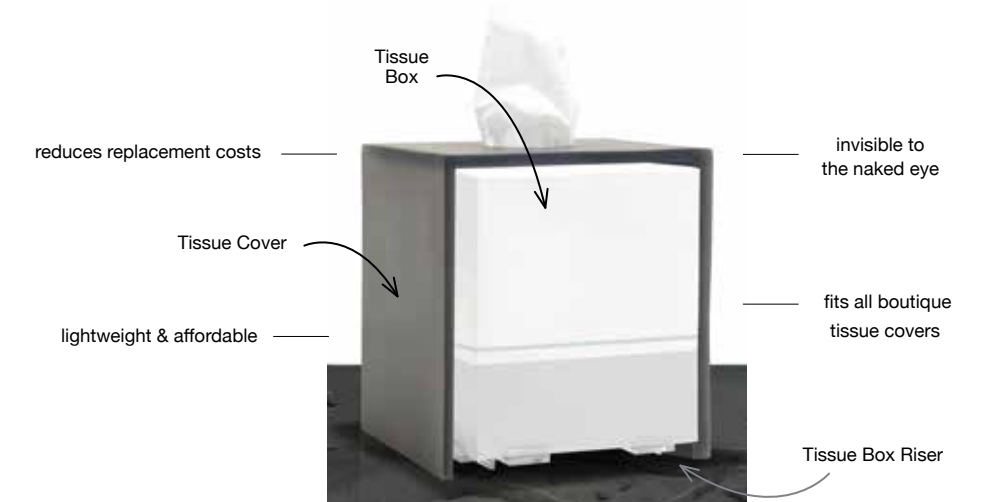

Ask about custom colors!

roomthreesixty.com | @roomthreesixty

● In-Stock in EUDC