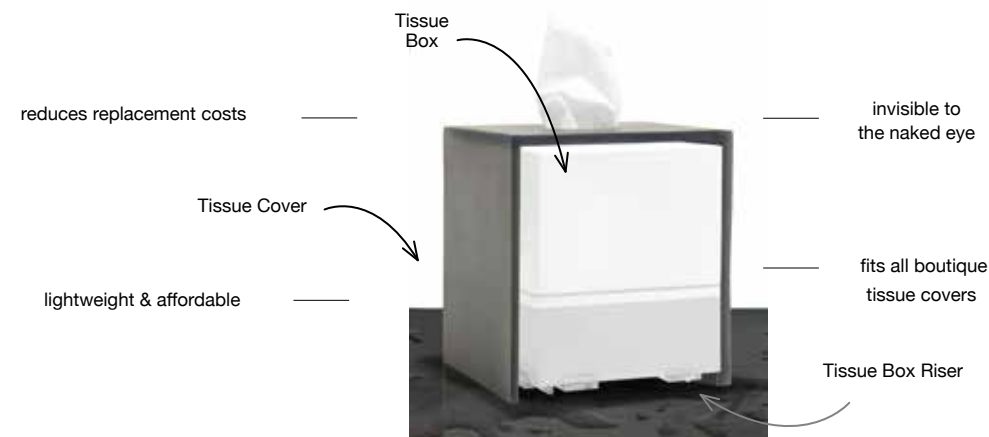

TISSUE COVERS

LARGEST TO SMALLEST

Patent Pending

MIX & MATCH ICE BUCKET OPTIONS