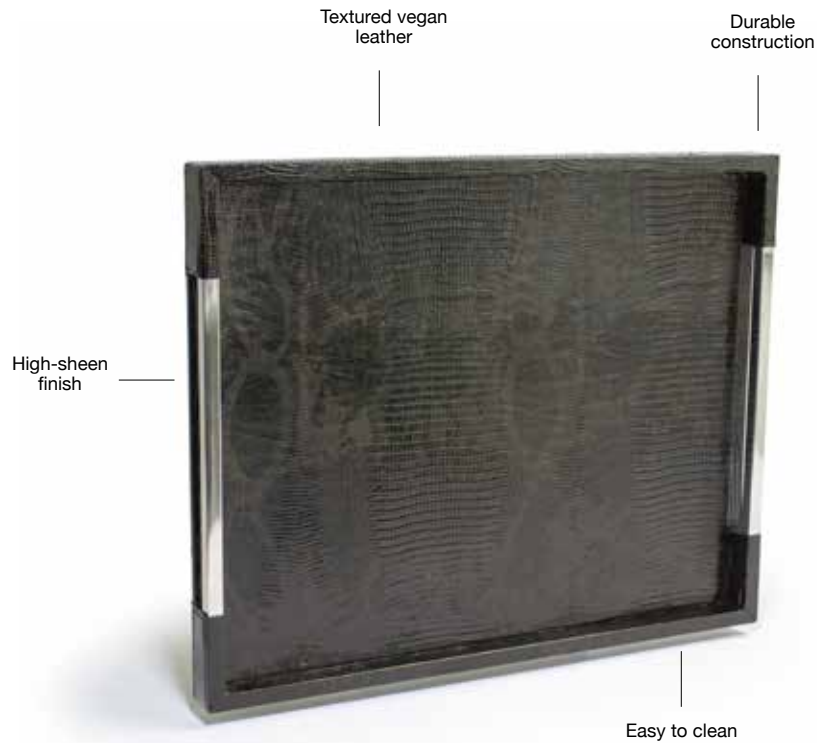

Luxury designs created from faux python and stainless steel are long-lasting, easy to clean, and a smart investment. Sumatra evokes opulence throughout any guestroom.

2qt Round Sumatra Stainless Ice Bucket - Brushed/Mirror
5.5 dia x 5.5 in, 2qt
14 dia x 14 cm, 1.9L
pack 4
● RIB016BSS21