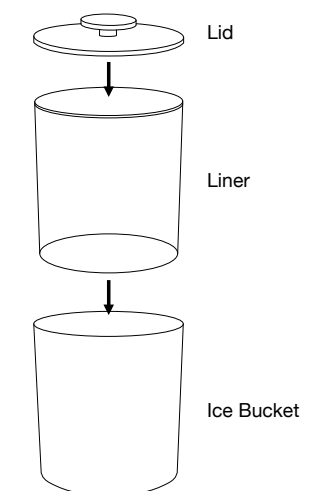

LONDON

NEUTRAL FAUX LEATHER

Just like the city it was named after, London Faux Leather has something for everyone. The high-end, durable vinyl constructed around sturdy forms provides long-lasting service in neutral tones that complement every bath and guest room.

Durable construction

Phthalate-free vegan leather

Crisp, vibrant color

Quick ship customizable

Ask about domestic etching customization!
Low minimums and quick turnarounds.

roomthreesixty.com | @roomthreesixty

Proprietary 3 part plastic insert keeps ice and water separate.
Easy to keep clean and sanitary.

Ask about etching customization

Removable and dishwasher safe liner.
Easy to keep clean and sanitary.