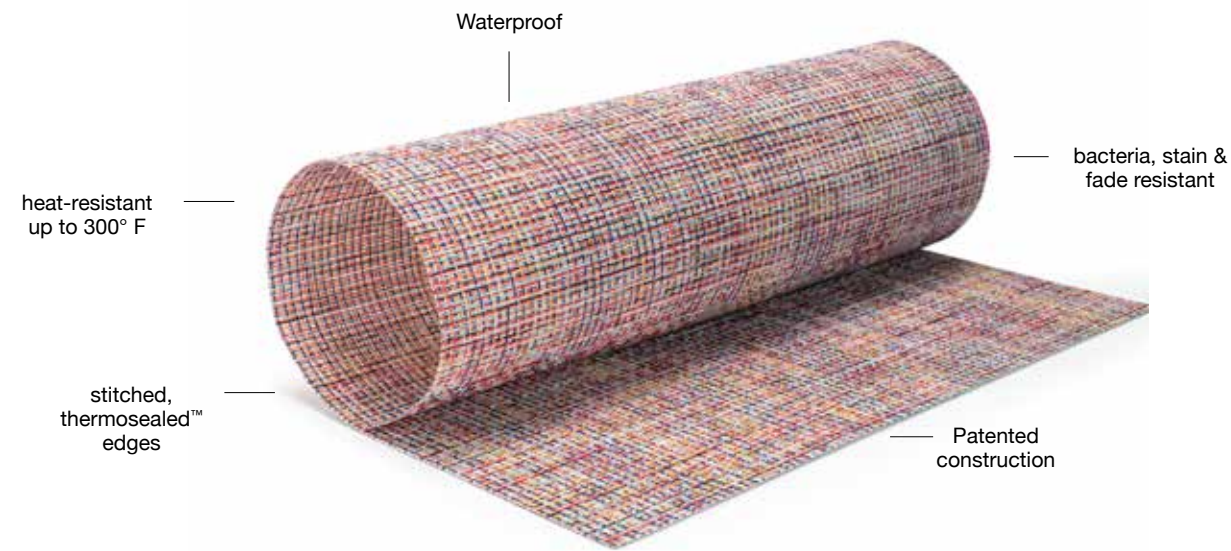

FINISHING TOUCHES

METROWEAVE® COASTERS, MATS & TRAYS LINERS

Add color & texture with our woven vinyl metroweave® collection, sealed with our proprietary technique.