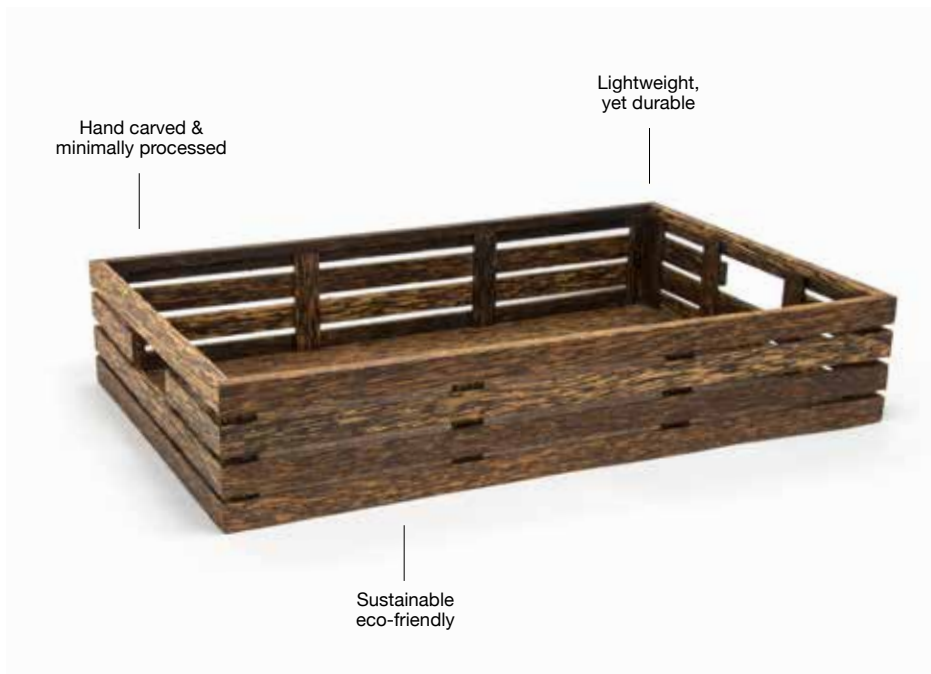

COORDINATING OPTIONS

● **10oz Nassau Pump with Low Profile Brushed Stainless Top**
See pages 169 - 173

● **17qt London Recycle Bin**
See pages 180-186

FIJI

PALM WOOD

Transport guests to the exotic islands with this highly sustainable, one-of-a-kind collection. Handmade and available in hues of gold & ebony with rich dark tones that are sure to captivate.