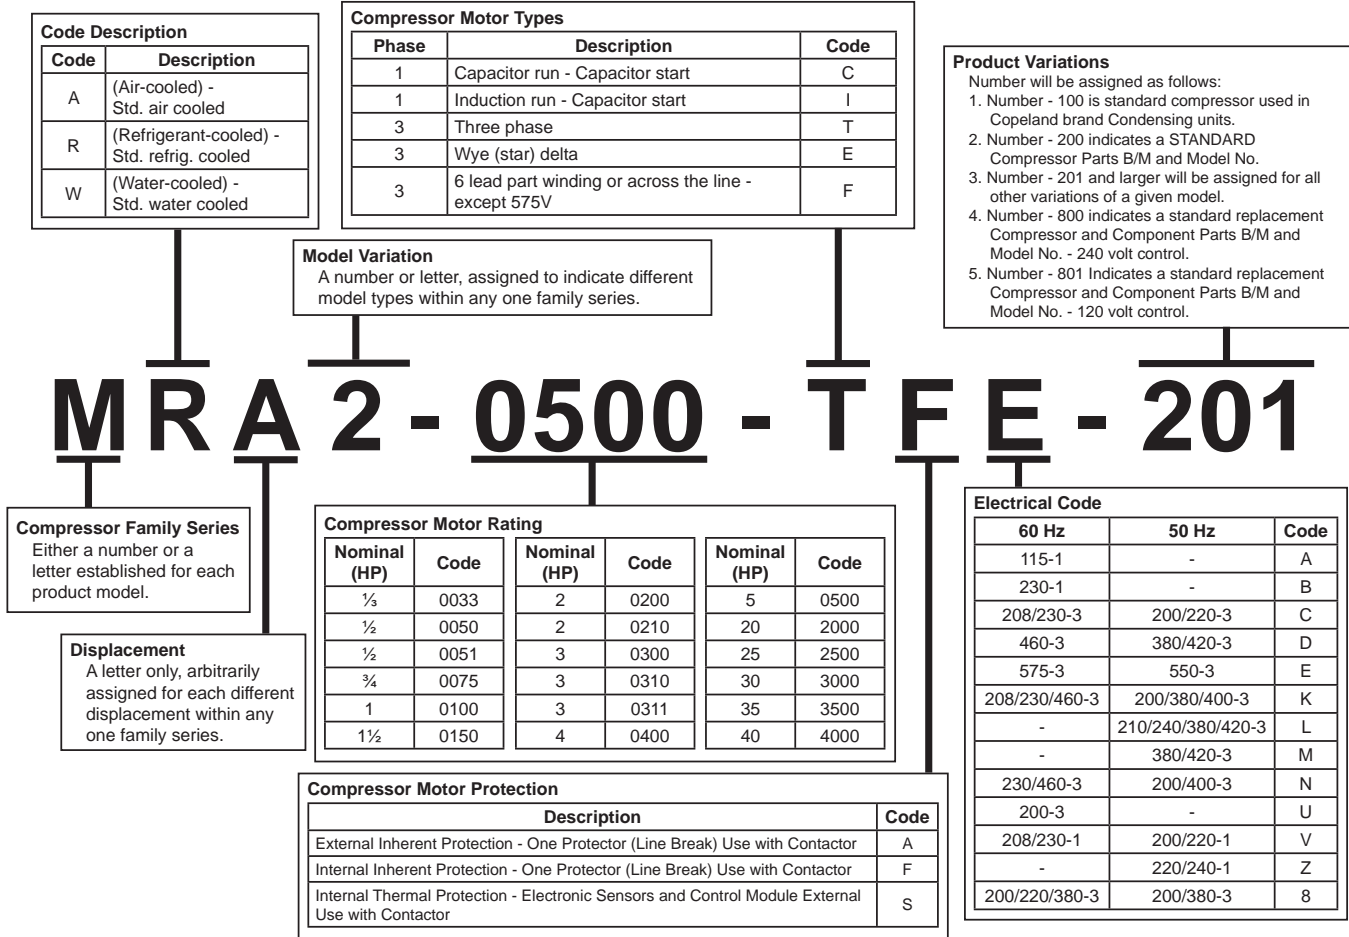

M – Semi-Hermetic Compressors

Common Replacement Parts

Common Parts	Part Number
Sight Glass	998-0002-02
Oil Pump Kit	998-0008-33
Suction Strainer Screen Kit	998-0513-04
Gaskets	Part Number
Cylinder Head	020-0604-00
Housing Cover	020-0104-00
Bottom Plate	020-0159-00
Stator Cover	020-0130-00
Terminal Plate	020-0146-00
Oil Pump	020-1204-00
Suction Service Valve to Compressor Body	020-0489-00
Discharge Service Valve to Compressor Body	020-1224-00