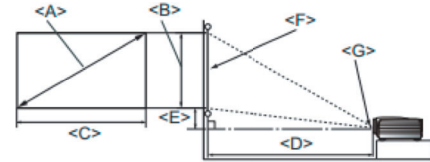

Floor Installation

<F>: Screen

<G>: Center of lens