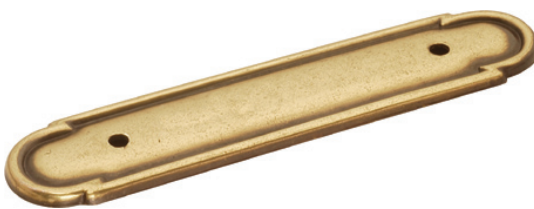

BWP29-WF
1-1/2" Dia.
Large Knob
White Flower
Ceramic

BWP516-SC
1-1/4" Dia.
Standard Knob
Satin Chrome

BWP1218-SN
1-1/4" Dia.
Standard Knob
Satin Nickel

BWP771-3
1-1/4" Dia.
Standard Knob
Polished Brass

BWP548-LP
1-1/4" Dia.
Standard Knob
Lancaster Hand
Polished