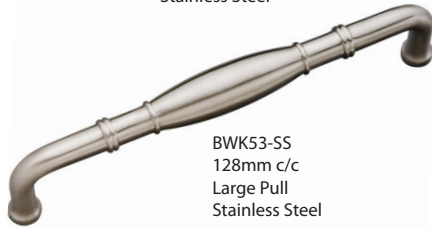

BWP9721-15
4" c/c
Standard Pull
Satin Nickel

BWP9721-7
4" c/c
Standard Pull
Sherwood
Antique Brass

BWP9721-BLN
4" c/c
Standard Pull
Black Nickel

S Finish also available in:
• Satin Dover
• Polished Brass

Note: Available any quantity.

Prestige Program Series

B Material: Brass **S** Special Order

Belwith
PRODUCTS™

BWK47-BNV
3" c/c
Standard Pull
Black Nickel Vibed

S Finish also available in:
• Oil Rubbed Bronze Highlighted
• Stainless Steel

BWK52-SS
96mm c/c
Standard Pull
Stainless Steel

BWK52-OBH
96mm c/c
Standard Pull
Oil Rubbed Bronze
Highlighted

S Finish also available in:
• Black Nickel Vibed

BWK53-SS
128mm c/c
Large Pull
Stainless Steel