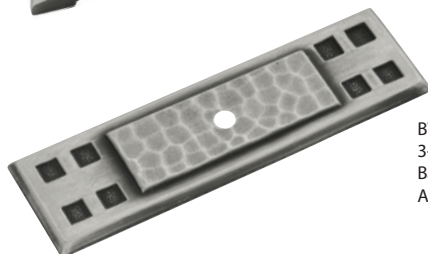

BWP7529-AP
3-1/2" L x 1" W
Backplate
Antique Pewter