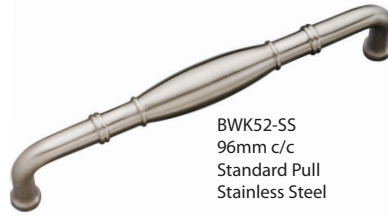

Note: Available any quantity.

Prestige Program Series

B Material: Brass **S** Special Order

Belwith
PRODUCTS™

BWK47-BNV
3" c/c
Standard Pull
Black Nickel Vibed

S Finish also available in:
• Oil Rubbed Bronze Highlighted
• Stainless Steel

BWK52-SS
96mm c/c
Standard Pull
Stainless Steel

BWK52-OBH
96mm c/c
Standard Pull
Oil Rubbed Bronze
Highlighted

S Finish also available in:
• Black Nickel Vibed

BWK53-SS
128mm c/c
Large Pull
Stainless Steel