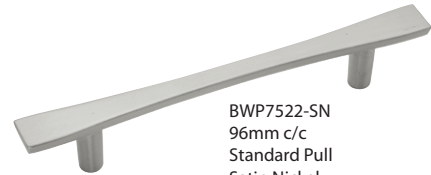

BWPA0225-VBZ
128mm c/c
Large Pull
Venetian Bronze

BWPA0226-PN
160mm c/c
Large Pull
Pearl Nickel

BWPA0226-SN
160mm c/c
Large Pull
Satin Nickel

BWP7522-SN
96mm c/c
Standard Pull
Satin Nickel

BWP6896-SN
96mm c/c
Standard Pull
Satin Nickel