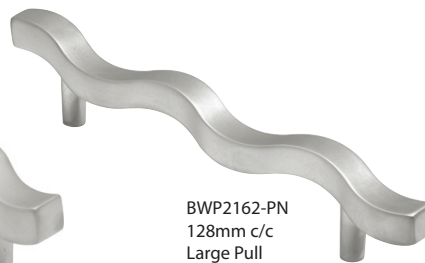

BWP2160-SN
1-1/2" Dia. Cube
Large Knob
Satin Nickel

BWP2163-PN
1-1/2" Dia. Square
Large Knob
Pearl Nickel

BWP2163-SN
1-1/2" Dia. Square
Large Knob
Satin Nickel

S Finish also available in:
• Chrome

S Finish also available in:
• Chrome

BWP2164-CH
4" c/c
Standard Pull
Chrome

BWP2164-PN
4" c/c
Standard Pull
Pearl Nickel

BWP2164-SN
4" c/c
Standard Pull
Satin Nickel

BWP2165-SN
128mm c/c
Large Pull
Satin Nickel

S Finish also available in:
• Chrome
• Pearl Nickel

BWP2161-PN
96mm c/c
Standard Pull
Pearl Nickel

BWP2162-PN
128mm c/c
Large Pull
Pearl Nickel

S Finish also available in:
• Chrome
• Satin Nickel

BELWITH KEELER

Zephyr Series

Z Material: Zinc Die Cast **S** Special Order