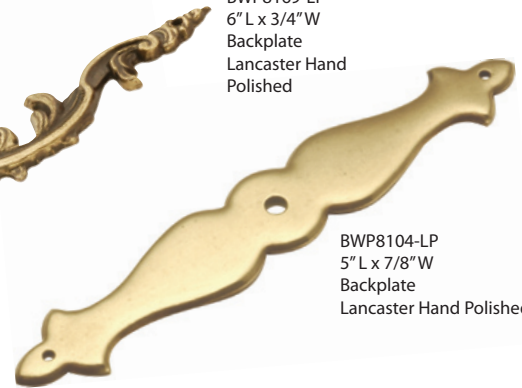

BWP8008-LP
7-1/2" L x 1" W
Backplate
Lancaster Hand
Polished

BWP8169-LP
6" L x 3/4" W
Backplate
Lancaster Hand
Polished

BWP8104-LP
5" L x 7/8" W
Backplate
Lancaster Hand
Polished

Crystal Palace Series

A Material: Acrylic

Note: Available any quantity.