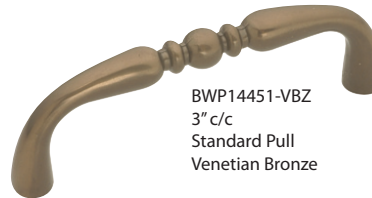

BWP14848-VBZ
1-3/8" Dia.
Standard Knob
Venetian Bronze

BWP14848-LB
1-3/8" Dia.
Standard Knob
Lustre Brass

BWP14848-26
1-3/8" Dia.
Standard Knob
Chrome

BWP14255-SN
1-1/4" Dia.
Standard Knob
Satin Nickel

BWP14255-VBZ
1-1/4" Dia.
Standard Knob
Venetian Bronze

BWP14255-3
1-1/4" Dia.
Standard Knob
Polished Brass

BWP14255-LB
1-1/4" Dia.
Standard Knob
Lustre Brass

BWP14402-SN
1-1/8" Dia.
Standard Knob
Satin Nickel

BWP14402-VBZ
1-1/8" Dia.
Standard Knob
Venetian Bronze

BWP14451-VBZ
3" c/c
Standard Pull
Venetian Bronze

BWP14451-3
3" c/c
Standard Pull
Polished Brass

BWP14170-26
3" c/c
Standard Pull
Chrome

BWP14170-3
3" c/c
Standard Pull
Polished Brass

BWP14461-VBZ
3" c/c
Standard Pull
Venetian Bronze