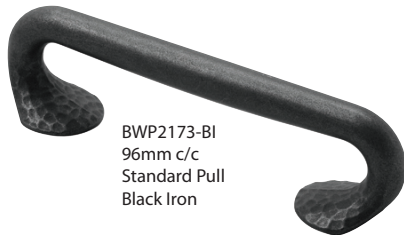

BWBK13-15
1-1/4" Dia.
Standard Knob
Satin Nickel

BWBK13-26
1-1/4" Dia.
Standard Knob
Polished
Chrome

BWBK13-BN
1-1/4" Dia.
Standard Knob
Black Nickel

BWBK13-7
1-1/4" Dia.
Standard Knob
Sherwood
Antique Brass

BWBK13-26D
1-1/4" Dia.
Standard Knob
Satin Chrome

S Finish also available in:
• Satin Brass
• Yorkshire Brass
• Satin Dover

BWBK10-3
3/4" Dia.
Small Knob
Polished Brass

S Size also available in:
• 1/2" Dia.

Note: Available any quantity.

Craftsman Series

Z Material: Zinc Die Cast **S** Special Order

Belwith
PRODUCTS™

BWP2171-BI
3" c/c
Standard Pull
Black Iron

BWP2171-WOA
3" c/c
Standard Pull
Windover Antique

BWP2171-OBH
3" c/c
Standard Pull
Oil Rubbed Bronze
Highlighted

BWP2175-BI
1-3/8" c/c x 5-1/16" Length
Hook
Black Iron

BWP2175-WOA
1-3/8" c/c x 5-1/16" Length
Hook
Windover Antique

S Finish also available in:
• Oil Rubbed Bronze
Highlighted

BWP2173-BI
96mm c/c
Standard Pull
Black Iron