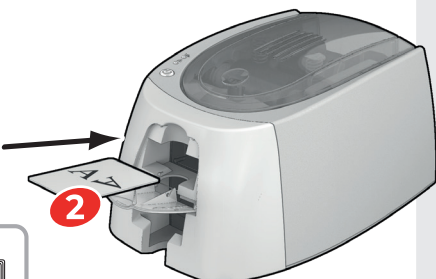

6/6

Consumables

	Part No
 YMCKO 100 +  X 100 (0,76 mm)	CBGP0001C
 YMCKO 100	CBGR0100C
 <ul style="list-style-type: none"> • BLACK 500 	CBGR0500K
 <ul style="list-style-type: none"> • BLACKFLEX 	CBGR0500F
 <ul style="list-style-type: none"> • PVC X 100 (0,76mm / 30mil) 	CBGC0030W
 <ul style="list-style-type: none"> • PVC X 100 (0,50mm / 20mil) 	CBGC0020W
 PAPER X 100 (0,76mm / 30mil) <small>With BlackFlex only</small>	CBGCP030W