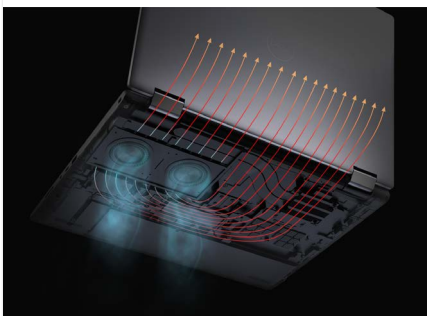

Flexible chassis design

Power your purpose with a scalable 16" mobile workstation that is available in a thin or performance chassis.

FHD IR Camera, Windows Hello compliance, Integrated Camera Shutter, Proximity, Contextual Privacy and Ambient Light Sensors

16:10 aspect ratio (up to HDR500 OLED), display with narrower bezel, 500nits, PremierColor, 100% DCI-P3, Touch and ComfortView Plus (LBL) options

Dual array mics with noise suppression technology

Up to 12TB of storage, with 3 Gen 4 M.2 slots

Easy access storage with optional door on the bottom of the base

Pro 2.5 keyboard

Optional Smart Card Reader

Chassis intrusion sensor

Large click pad with optional NFC reader

WiFi 6E

Bluetooth 5.2

Optional 5G Mobile Broadband

25.9mm

23.2mm

Dell Optimizer for Precision

- ExpressSign-in
- ExpressConnect
- ExpressCharge
- ExpressDischarge
- ExpressResponse
- Intelligent Audio
- Reporting & Analytics

Sustainability

- EPEAT Gold Registered
- 100% recycled plastics & cardboard contained in packaging

Flexible design

Two chassis size available, determine by performance requirement

Up to 180W/240W adapter

Up to 93Whr battery

Advanced Thermals

- User Selectable Thermals Tables (USTT)
- Dual Opposing Output (DOO) fan with liquid polymer blades
- Dual intake venting
- Thermal insulated material, GORE™