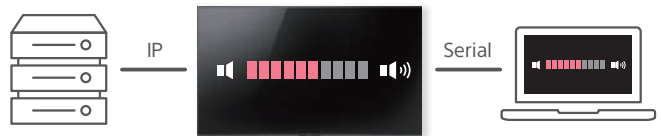

The BZ35F Series includes a variety of sizes from 43" to 85" while keeping the same specifications. All models offer best-in-class brightness of over 500 cd/m² for clearly visible images even in bright meeting rooms or as digital signage.

Flexible installation to fit any environment

With the VESA mount compatibility, the BZ35F Series can be installed in the portrait position or tilted position on the ceiling. Since it can be installed in a variety of layouts, the displays are perfect for meeting rooms and classrooms, in corporate or hospital lobbies, and as digital signage in stores and shopping malls.