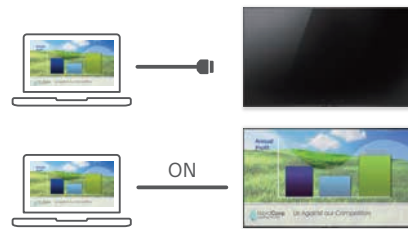

[e.g.2]

Since the input source is automatically switched as the HDMI cable is connected, operation is possible without the need for a remote control.