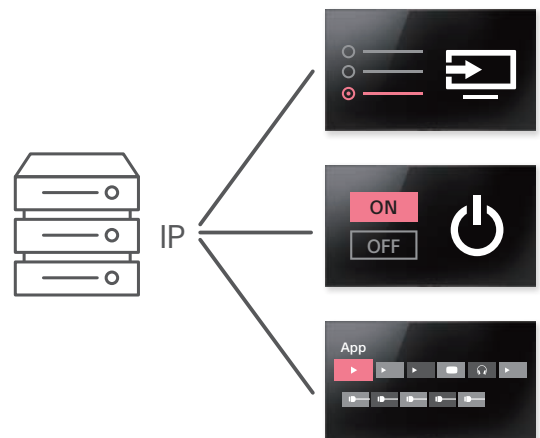

Over 100 REST APIs for remote monitoring and control

With more than 100 REST APIs built-in, monitoring and controls from remote locations and integration with external systems are available. We also provide a free app that enables control of the display via IP.