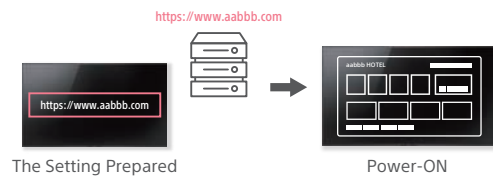

Flexible installation to fit any environment

With the VESA mount compatibility, the BZ35F Series can be installed in the portrait position or tilted position on the ceiling. Since it can be installed in a variety of layouts, the displays are perfect for meeting rooms and classrooms, in corporate or hospital lobbies, and as digital signage in stores and shopping malls.

Portrait

Ceiling mounting*

Wall mounting

* currently not available on 75/85"

Pro mode for advanced customization

Detailed customization for a variety of setting menus

The BZ35F Series displays include a wide range of 'Pro Settings' that provide more specific and detailed customization for professional use.

[e.g.1]

By simply designating the URL, the specified web application will automatically launch when the power is turned on.

[e.g.2]

Since the input source is automatically switched as the HDMI cable is connected, operation is possible without the need for a remote control.