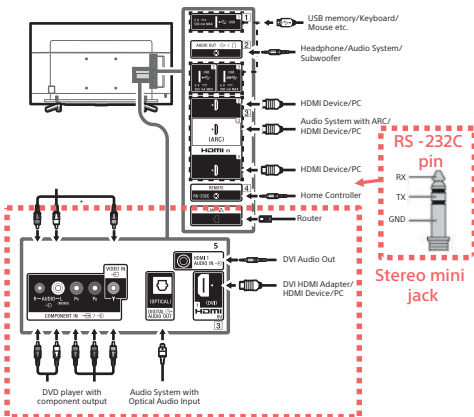

Terminals

Rear terminals cannot be used for wall mount with limited space

Terminals	Number	Description
Composite Video	1	Rear Hybrid w/Component
Component Video	1	Rear Hybrid w/Composite
HDMI™ Connection(s)	4	3Side, 1Rear (*) Port 1 : Rear Port 2/3: High-Quality HDMI/Side Port 4: Side
Analog Audio Input(s)	1	Rear
Digital Audio Output(s)	1	Rear
Audio Out	1	Side/Hybrid w/HP and Subwoofer Out
USB	3	Side Port1/2: USB2.0 Port3: USB 3.1 Gen 1
Ethernet Connection(s)	1	Side
Wireless LAN	integrated	Only 2.4GHz supported / 1-12 CH

(*) High-Quality HDMI: Up to 4K 60p 4:4:4(8bit)/4:2:2(12bit)/4:2:0(10bit)
Others: Up to 4K 60p 4:2:0(8bit)

Forhandler:
AV-Concept ApS
Tlf. 30321889
Mail: info@av-concept.dk
www.av-concept.dk

©2018 Sony Corporation. All rights reserved.
Reproduction in whole or in part without written permission is prohibited.
Features, design, and specifications are subject to change without notice.
The values for weight and dimension are approximate.
Some images in this brochure are simulated.
"SONY" is a registered trademark of Sony Corporation.
Please visit Sony's professional website or contact your Sony representative for specific models available in your region.

Sony Electronics Inc.
1 Sony Drive
Park Ridge, NJ 07656
sony.com/displays