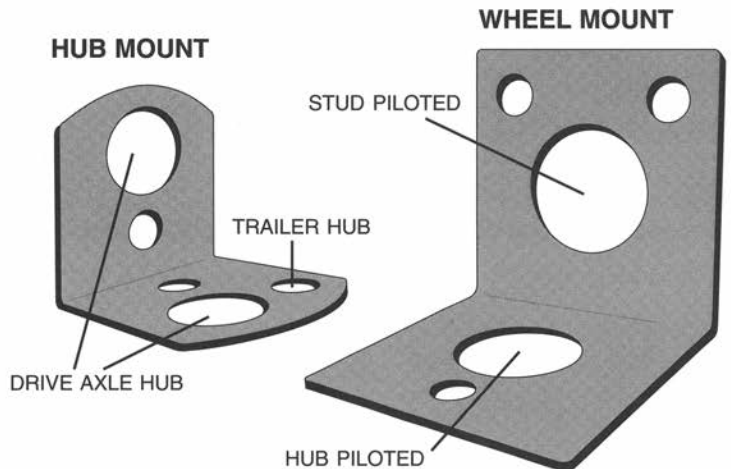

UNIVERSAL MOUNTING BRACKETS SHIPPED WITH EVERY PACKAGE!

BRACKET TYPE	AUTO-JET PART NUMBER
HUB MOUNT	6000-3010
WHEEL MOUNT	6000-3009

AUTO-JET MUFFLER CORP. • UNITED MUFFLER CORP.

U.S. toll free 1-800-247-5391 • Fax 515-224-0727 • website: www.auto-jet.com
Canada toll free 1-866-229-3402 • Fax 519-455-1103 • website: www.unitedmuffler.com