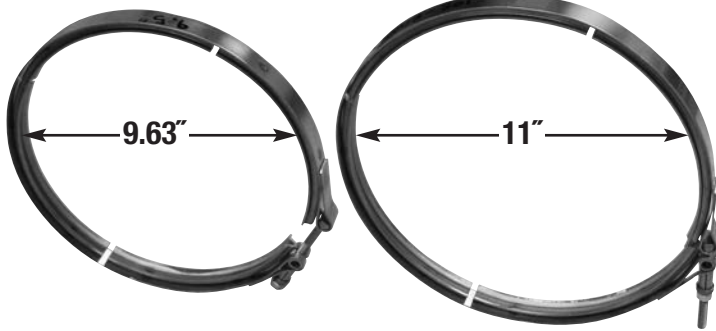

ACCESSORIES

CUMMINS DIESEL PARTICULATE FILTER V-CLAMPS

I.S.B. ENGINES

I.S.C. ENGINES

PART#	DPFVCL95	DPFVCL11
SIZE	9 1/2"	11"
CUMMINS O.E.#	2871861	2871862
SUPERSEDED#	4965096	4965097
GASKETS #	BDPFGS451	BDPFGS452

STAINLESS STEEL BELLOWS ASSEMBLY

FEATURES:

- ONE PIECE LEAK PROOF
- ELIMINATES VIBRATION
- DESIGNED FOR EXTREME HEAT
- ALLOWS EXHAUST SYSTEM FLEXIBILITY
- ID BOTH ENDS
- 304 STAINLESS STEEL
- DOUBLE WALL

LENGTH	PART NUMBER	LENGTH	ID	PART NUMBER
10"	SSB30010	12"		SSB30012
10"	SSB35010	12"		SSB35012
10"	SSB40010	12"		SSB40012
10"	SSB50010	N/A		N/A