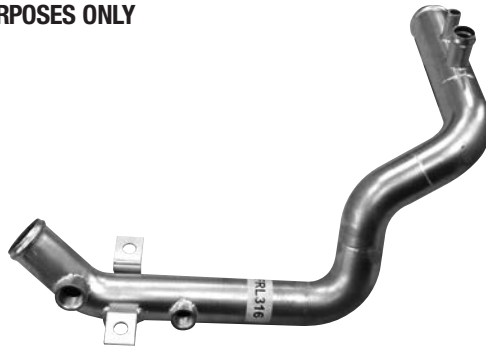

FREIGHTLINER COOLANT & C.A.C. TUBES

FREIGHTLINER - MERCEDES ENGINE

OE PART #'S ARE FOR CROSS REFERENCE PURPOSES ONLY

**MANY MORE
TUBES
AVAILABLE
CALL FOR MORE
INFORMATION!**

PART # CTFRL316
O.E. # A05-22316-000