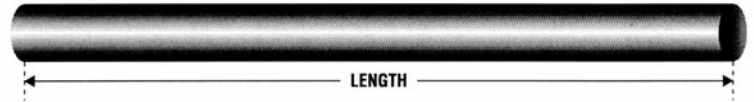

V-CLAMPS

STAINLESS STEEL
ORIGINAL EQUIPMENT

DESCRIPTION	ENGINE	PART #	DESCRIPTION	ENGINE	PART #
NAVISTAR	DT360	DT360VCL	MERCEDES	6 CYL	MERCVCL
	DT466	DT466VCL		6 CYL	MERCVCL6
	T444	T444VCL & T444VCLPH	FREIGHTLINER	4 CYL	MERCVCL4
CUMMINS	8.3 C-SERIES	83VCLT		6.6-7.3 LITRE	66FVCL
	6BT 5.9 B-SERIES	TCVCL	CATERPILLAR	3116 & 3126	3116VCLT
	WITH WASTEGATE	FDVCL96		3208 TURBO	3208VCLT

ANY LENGTH AVAILABLE (20' MAXIMUM)

STANDARD IS OD-OD ENDS

EXPANSIONS ARE AVAILABLE

304 STAINLESS STEEL

HEAVY DUTY ALUMINIZED STRAIGHT TUBING STANDARD LENGTH 10'	
OD SIZE	PART NUMBER
2"	200STPA
2-1/4"	225STPA
2-1/2"	250STPA
2-3/4"	275STPA
3"	300STPA
3-1/2"	350STPA
4"	400STPA
4-1/2"	450STPA
5"	500STPA
6"	600STPA
7"	700STPA
8"	800STPA