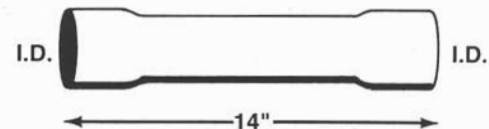

ACCESSORIES

ELBOWS

STANDARD IS I.D.-O.D.
O.D.-O.D. ON REQUEST
TR DESIGNATES TIGHT RADIUS
A & B LENGTHS $\pm 1/4$ "

ALUMINIZED
MANDREL BENT

SIZE	90° MANDREL BENT ALUMINIZED				45° MANDREL BENT ALUMINIZED			
	A	B	CLR	PART NUMBER	A	B	CLR	PART NUMBER
2-1/2"	9	9	3	25090E3XAL	4-3/4	4-3/4	3	25045E3XAL
2-3/4"	12	12	3	27590E3XAL	6-1/4	6-1/4	3	27545E3XAL
2-3/4"	12	12	2-3/4	27590E2.75XAL				
3"	12	12	4-1/2	30090E4.5XAL	5-1/4	5-1/4	4-1/2	30045E4.5XAL
3"	12	12	3-1/2	30090E3.5XAL				
3"	10	10	3	30090E3XAL				
3-1/2"	12	12	4	35090E4XAL	6	6	6	35045E6XAL
4"	14	14	6	40090E6XAL	5-1/2	5-1/2	6	40045E6XAL
4"	14	14	4-1/2	40090E4.5XAL	8	8	4-1/2	40045E4.5XAL
5"	19	19	6	50090E6XAL				
5"	19-1/4	19-1/4	6	50090E6XALX19.25	14-1/4	14-1/4	6	50045E6XAL
6"	23	23	9	60090E9XAL	10-1/2	10-1/2	6	60045E6XAL

TURN DOWNS

ALUMINIZED
MANDREL BENT

O.D. AVAILABLE

SIZE	OVERALL LENGTH	I.D. PART NO.
2-3/4"	14"	TD275ID
3"	14"	TD300ID
3-1/2"	14"	TD350ID
4"	14"	TD400ID
5"	20"	TD500ID
6"	20"	TD600ID

SLEEVES - CONNECTORS

INSIDE DIAMETER
COMPLETE LENGTH
MAXIMUM 7" LENGTH