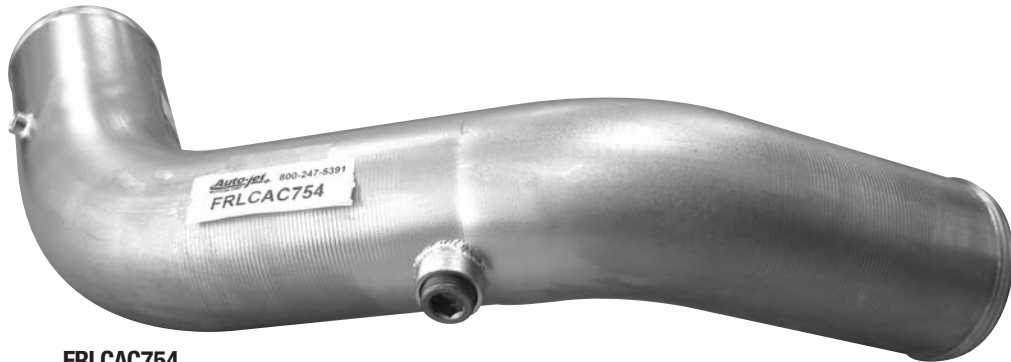

FREIGHTLINER COOLANT & C.A.C. TUBES

FREIGHTLINER CHARGE AIR-COOLER TUBE

PART # FRLCAC754
O.E. # A03-30754-002