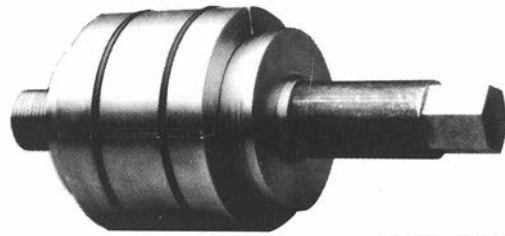

AUTO - JET TUBING EXPANDER

4" PART # EXPANDER4
5" PART # EXPANDER5

- Designed especially for buses and trucks with 4" and 5" exhaust systems.
- Rounds muffler and tubing ends to original size and shape with ease.
- Removes U-bolt crimps.
- Not designed to swage tubing.
- Saves exhaust installation time.
- Operates with impact wrench.
- Replacement parts in stock.