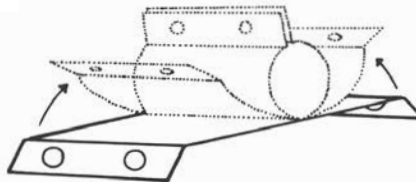

ACCESSORIES

EXHAUST CLAMPS - STAINLESS STEEL

Pre-Formed Torc-Tite® Registered Trademark

Flat
Easy Seal Clamp

Pre-Formed
Torc-Tite®

SI ZE	2"	2-1/4"	2-1/2"	2-3/4"	3"	3-1/2"	4"	5"
EASY SEAL CLAMP	200SCEZ	225SCEZ	250SCEZ	275SCEZ	300SCEZ	350SCEZ	400SCEZ	500SCEZ
PRE-FORMED BOXED SI NGLY	200SCPF	225SCPF	250SCPF	275SCPF	300SCPF	350SCPF	400SCPF	500SCPF

U-BOLT CLAMPS - ACCU-SEAL

ALL HEAVY DUTY 3/8"

3" THRU 7"
3" THRU 5"

ZINC PLATED
AVAILABLE IN 304
STAINLESS

ALUMINIZED

PREMIUM QUALITY
AT REGULAR PRICES

10 GA. SADDLE
3/8" BOLT

SIZE	2"	2-1/4"	2-1/2"	2-3/4"	3"	3-1/2"	4"	4.1/2"	5"	6"	7"
U BOLT PART #	U200	U225	U250	U275	U300	U350	U400	U450	U500	U600	U700
ACCUSEAL CLAMPS					87390L	87490L	87590L	—	87790L	87890L	
STAINLESS STEEL U-BOLT					U300SS	U350SS	U400SS		U500SS		