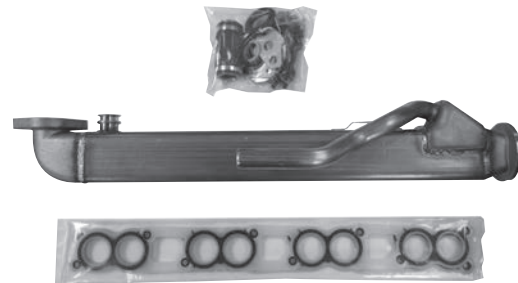

WE CAN CROSS OVER 100 DIFFERENT TANKS
STRAPS AND RUBBER INSULATOR AVAILABLE AS WELL

AUTO-JET MUFFLER CORP. • UNITED MUFFLER CORP.

U.S. toll free 1-800-247-5391 • Fax 515-224-0727 • website: www.auto-jet.com
Canada toll free 1-866-229-3402 • Fax 519-455-1103 • website: www.unitedmuffler.com

EGR COOLER SYSTEMS

- **HARDWARE INCLUDED**
- **IN STOCK & READY TO SHIP**
- **NO CORE CHARGE**
- **MORE PART NUMBERS AVAILABLE SOON**

ICEGR261

ICEGR733

ICEGR262

ICEGR500

PART#	O.E.#	YEAR	ENGINE
ICEGR261	IC 1876261C98 7090595C91	2008-2010	MAXXFORCE DT
ICEGR262	IC 1876262C95 4307362R91	2008-2010	MAXXFORCE DT
ICEGR733	IC 1871733C95 7848258C92	2004-2009	DT466E HT570 DT570
ICEGR500	FORD 4C3Z-9P456-AA FORD 4C3Z-9P456-AC FORD 4C3Z-9P456-AH FORD 4C3Z-9P456AJ FORD 4C3Z-9P456AF NAVISTAR 1845145C99 ALLIANT POWER AP63446	2004-2010	FORD 6.0L NAVISTAR BT365