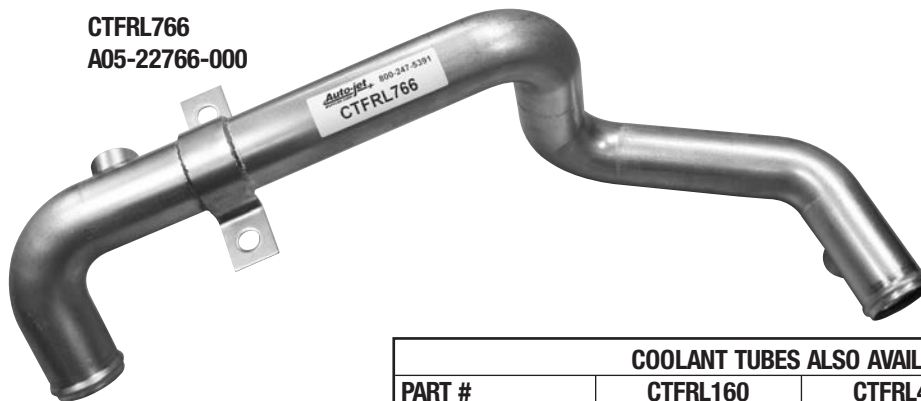

FREIGHTLINER

PART # CTFRL766
O.E. # A05-22766-000

COOLANT TUBES ALSO AVAILABLE

PART #	CTFRL160	CTFRL405	CTFRL405-0
O.E. #	A05-25160-000	A05-22405-001	A05-22405-000

AUTO-JET MUFFLER CORP. • UNITED MUFFLER CORP.

U.S. toll free 1-800-247-5391 • Fax 515-224-0727 • website: www.auto-jet.com
Canada toll free 1-866-229-3402 • Fax 519-455-1103 • website: www.unitedmuffler.com

ACC 16