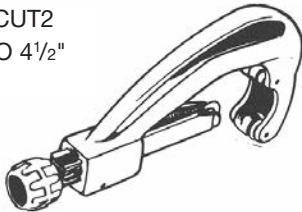

PIPE CUTTERS

PIPECUT2
UP TO 4 1/2"