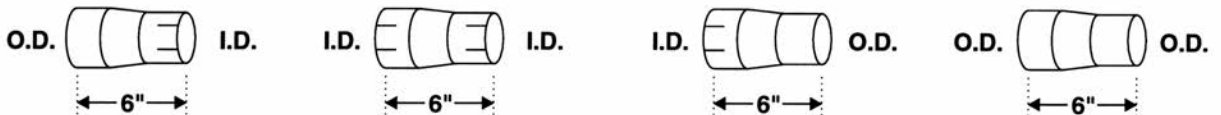

REDUCERS - 16 GAUGE ALUMINIZED STEEL

SMALLER SIZES ALSO AVAILABLE

SIZE	OD-ID PART NUMBER	ID-ID PART NUMBER	ID-OD PART NUMBER	OD-OD PART NUMBER
3 X 2-1/2"	3-250 OD-ID	3-250 ID-ID	3-250 ID-OD	3-250 OD-OD
3 X 2-3/4"	3-275 OD-ID	3-275 ID-ID	3-275 ID-OD	3-275 OD-OD
3-1/2 X 3"	350-3 OD-ID	350-3 ID-ID	350-3 ID-OD	350-3 OD-OD
4 X 3"	4-3 OD-ID	4-3 ID-ID	4-3 ID-OD	4-3 OD-OD
4 X 3-1/2"	4-350 OD-ID	4-350 ID-ID	4-350 ID-OD	4-350 OD-OD
4-1/2 X 4"	450-4 OD-ID	450-4 ID-ID	450-4 ID-OD	450-4 OD-OD
5 X 4"	5-4 OD-ID	5-4 ID-ID	5-4 ID-OD	5-4 OD-OD
5 X 4-1/2"	5-450 OD-ID	5-450 ID-ID	5-450 ID-OD	5-450 OD-OD
5-1/2 X 4"			550-4 ID-OD	
6 X 4"			6-4 ID-OD	
6 X 5"	6-5 OD-ID	6-5 ID-ID	6-5 ID-OD	6-5 OD-OD

AUTO-JET MUFFLER CORP. • UNITED MUFFLER CORP.

U.S. toll free 1-800-247-5391 • Fax 515-224-0727 • website: www.auto-jet.com
Canada toll free 1-866-229-3402 • Fax 519-455-1103 • website: www.unitedmuffler.com