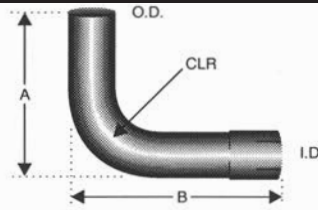

ACCESSORIES

EXHAUST CLAMPS - STAINLESS STEEL

Pre-Formed Torc-Tite® Registered Trademark

Flat
Easy Seal Clamp

Pre-Formed
Torc-Tite®

SI ZE	2"	2-1/4"	2-1/2"	2-3/4"	3"	3-1/2"	4"	5"
EASY SEAL CLAMP	200SCEZ	225SCEZ	250SCEZ	275SCEZ	300SCEZ	350SCEZ	400SCEZ	500SCEZ
PRE-FORMED BOXED SI NGLY	200SCPF	225SCPF	250SCPF	275SCPF	300SCPF	350SCPF	400SCPF	500SCPF

U-BOLT CLAMPS - ACCU-SEAL

ALL HEAVY DUTY 3/8"

3" THRU 7"
3" THRU 5"

ZINC PLATED
AVAILABLE IN 304
STAINLESS

ALUMINIZED

PREMIUM QUALITY
AT REGULAR PRICES

10 GA. SADDLE
3/8" BOLT

SIZE	2"	2-1/4"	2-1/2"	2-3/4"	3"	3-1/2"	4"	4.1/2"	5"	6"	7"
U BOLT PART #	U200	U225	U250	U275	U300	U350	U400	U450	U500	U600	U700
ACCUSEAL CLAMPS					87390L	87490L	87590L	—	87790L	87890L	
STAINLESS STEEL U-BOLT					U300SS	U350SS	U400SS		U500SS		

V-CLAMPS

STAINLESS STEEL
ORIGINAL EQUIPMENT

DESCRIPTION	ENGINE	PART #	DESCRIPTION	ENGINE	PART #
NAVISTAR	DT360	DT360VCL	MERCEDES	6 CYL	MERCVCL
	DT466	DT466VCL		6 CYL	MERCVCL6
	T444	T444VCL & T444VCLPH	FREIGHTLINER	4 CYL	MERCVCL4
CUMMINS	8.3 C-SERIES	83VCLT		6.6-7.3 LITRE	66FVCL
	6BT 5.9 B-SERIES	TCVCL	CATERPILLAR	3116 & 3126	3116VCLT
	WITH WASTEGATE	FDVCL96		3208 TURBO	3208VCLT

ACCESSORIES

ELBOWS

STANDARD IS I.D.-O.D.
O.D.-O.D. ON REQUEST
TR DESIGNATES TIGHT RADIUS
A & B LENGTHS $\pm 1/4$ "

ALUMINIZED
MANDREL BENT

SIZE	90° MANDREL BENT ALUMINIZED				45° MANDREL BENT ALUMINIZED			
	A	B	CLR	PART NUMBER	A	B	CLR	PART NUMBER
2-1/2"	9	9	3	25090E3XAL	4-3/4	4-3/4	3	25045E3XAL
2-3/4"	12	12	3	27590E3XAL	6-1/4	6-1/4	3	27545E3XAL
2-3/4"	12	12	2-3/4	27590E2.75XAL				
3"	12	12	4-1/2	30090E4.5XAL	5-1/4	5-1/4	4-1/2	30045E4.5XAL
3"	12	12	3-1/2	30090E3.5XAL				
3"	10	10	3	30090E3XAL				
3-1/2"	12	12	4	35090E4XAL	6	6	6	35045E6XAL
4"	14	14	6	40090E6XAL	5-1/2	5-1/2	6	40045E6XAL
4"	14	14	4-1/2	40090E4.5XAL	8	8	4-1/2	40045E4.5XAL
5"	19	19	6	50090E6XAL				
5"	19-1/4	19-1/4	6	50090E6XALX19.25	14-1/4	14-1/4	6	50045E6XAL
6"	23	23	9	60090E9XAL	10-1/2	10-1/2	6	60045E6XAL