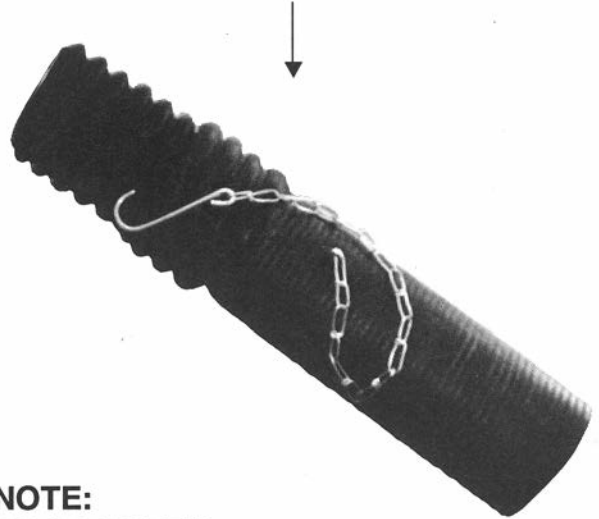

ACCESSORIES

GARAGE EXHAUST HOSE

CRUSH PROOF RUBBER
CAN BE JOINED
AVAILABLE IN 11' LENGTHS

DOOR PORTS AVAILABLE

SIZE	PART NUMBER
3"	RH300
4"	RH400
5"	RH500
6"	RH600

RUBBER TAIL PIPE ADAPTER

WITH CHAIN

NOTE:
DOOR PORTS
AVAILABLE.
4" PART # 400PORT