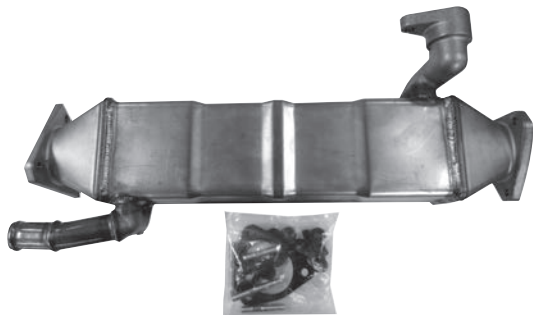

EGR COOLER SYSTEMS

- **HARDWARE INCLUDED**
- **IN STOCK & READY TO SHIP**
- **NO CORE CHARGE**
- **MORE PART NUMBERS AVAILABLE SOON**

ICEGR261