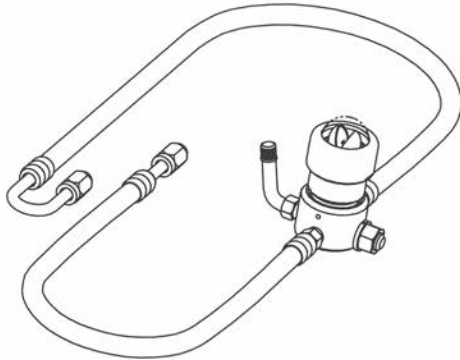

ACCESSORIES

CAT'S EYE TIRE PRESSURE MAINTENANCE SYSTEM

2 CAT'S EYE UNITS AND MOUNTING BRACKETS COMPLETE 1 AXLE (BOTH SETS OF DUALS)

- Shipped in two-unit bubble-pack sets.
- Standard 14" hose is made of reinforced rubber
- Stainless steel hoses available
- Fleet-proven: references on request.
- For use on school buses, trucks, truck tractors, trailers, vans and all dual wheel vehicles.
- All replacement parts in stock.