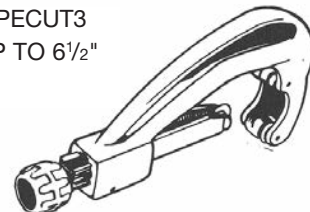

PIPECUT3
UP TO 6 1/2"