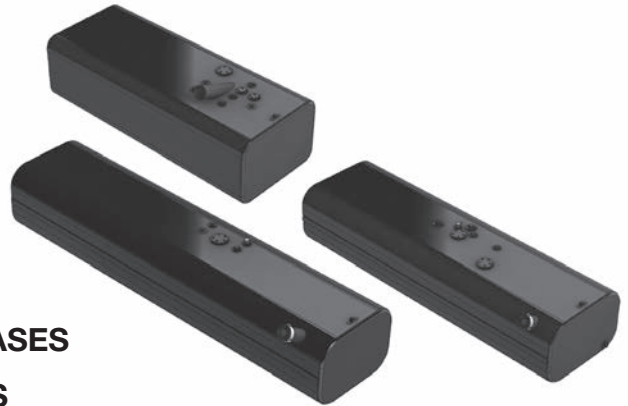

REPLACEMENT FUEL TANKS

REPLACEMENT FUEL TANKS FOR BLUE BIRD, IC, FREIGHTLINER & THOMAS SCHOOL BUSES

- DOT-CERTIFIED
- SHIPMENTS WITHIN 48 HOURS, IN MOST CASES
- CROSS-REFERENCED OEM PART NUMBERS
- MADE IN THE USA

PART#	MFG	CAPACITY (GALLONS)	O.E. PART#
NAVGT74C91	NAV/IC	35	25075474C91
NAVGT48C93	NAV/IC	60	2014748C93, 2507578C92
NAVGT79C91	NAV/IC	65	2507579C91
NAVGT07C92	NAV/IC	65	2588007C92, 2586534C92
NAVGT30C91	NAV/IC	65	2041430C91
NAVGT69C91	NAV/IC	100	3566369C91
NAVGT10C92	NAV/IC	100	2017710C92, 3596530C92
BBGT7716	BLUEBIRD	60	01667716, 0068148
BBGT5137	BLUEBIRD	60	10015137, 0067239
BBGT7501	BLUEBIRD	100	1997501, 0049387
BBGT5493	BLUEBIRD	100	1935493, 0068151
BBGT7642	BLUEBIRD	90	1997642
FRLGT4000	FREIGHTLINER/THOMAS	31	A03-34334-000
FRLGT2002	FREIGHTLINER/THOMAS	62	A03-24712-002
FRLGT5001	FREIGHTLINER/THOMAS	60	A03-37205-001
FRLGT7001	FREIGHTLINER/THOMAS	60	A03-34727-001
FRLGT0471	FREIGHTLINER/THOMAS	100	6127-0471
FRLGT0357	FREIGHTLINER/THOMAS	75	6127-0357
FRLGT5000	FREIGHTLINER/THOMAS	100	A03-37205-000, 03-34726-000

WE CAN CROSS OVER 100 DIFFERENT TANKS
STRAPS AND RUBBER INSULATOR AVAILABLE AS WELL

AUTO-JET MUFFLER CORP. • UNITED MUFFLER CORP.

U.S. toll free 1-800-247-5391 • Fax 515-224-0727 • website: www.auto-jet.com
Canada toll free 1-866-229-3402 • Fax 519-455-1103 • website: www.unitedmuffler.com