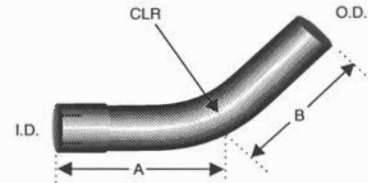

U-BOLT CLAMPS - ACCU-SEAL

ALL HEAVY DUTY 3/8"

3" THRU 7"
3" THRU 5"

ZINC PLATED
AVAILABLE IN 304
STAINLESS

ALUMINIZED

PREMIUM QUALITY
AT REGULAR PRICES

10 GA. SADDLE
3/8" BOLT

SIZE	2"	2-1/4"	2-1/2"	2-3/4"	3"	3-1/2"	4"	4.1/2"	5"	6"	7"
U BOLT PART #	U200	U225	U250	U275	U300	U350	U400	U450	U500	U600	U700
ACCUSEAL CLAMPS					87390L	87490L	87590L	—	87790L	87890L	
STAINLESS STEEL U-BOLT					U300SS	U350SS	U400SS		U500SS		

V-CLAMPS

STAINLESS STEEL
ORIGINAL EQUIPMENT

DESCRIPTION	ENGINE	PART #	DESCRIPTION	ENGINE	PART #
NAVISTAR	DT360	DT360VCL	MERCEDES	6 CYL	MERCVCL
	DT466	DT466VCL		6 CYL	MERCVCL6
	T444	T444VCL & T444VCLPH	FREIGHTLINER	4 CYL	MERCVCL4
CUMMINS	8.3 C-SERIES	83VCLT		6.6-7.3 LITRE	66FVCL
	6BT 5.9 B-SERIES	TCVCL	CATERPILLAR	3116 & 3126	3116VCLT
	WITH WASTEGATE	FDVCL96		3208 TURBO	3208VCLT

ACCESSORIES

ELBOWS

STANDARD IS I.D.-O.D.
O.D.-O.D. ON REQUEST
TR DESIGNATES TIGHT RADIUS
A & B LENGTHS $\pm 1/4$ "

ALUMINIZED
MANDREL BENT

SIZE	90° MANDREL BENT ALUMINIZED				45° MANDREL BENT ALUMINIZED			
	A	B	CLR	PART NUMBER	A	B	CLR	PART NUMBER
2-1/2"	9	9	3	25090E3XAL	4-3/4	4-3/4	3	25045E3XAL
2-3/4"	12	12	3	27590E3XAL	6-1/4	6-1/4	3	27545E3XAL
2-3/4"	12	12	2-3/4	27590E2.75XAL				
3"	12	12	4-1/2	30090E4.5XAL	5-1/4	5-1/4	4-1/2	30045E4.5XAL
3"	12	12	3-1/2	30090E3.5XAL				
3"	10	10	3	30090E3XAL				
3-1/2"	12	12	4	35090E4XAL	6	6	6	35045E6XAL
4"	14	14	6	40090E6XAL	5-1/2	5-1/2	6	40045E6XAL
4"	14	14	4-1/2	40090E4.5XAL	8	8	4-1/2	40045E4.5XAL
5"	19	19	6	50090E6XAL				
5"	19-1/4	19-1/4	6	50090E6XALX19.25	14-1/4	14-1/4	6	50045E6XAL
6"	23	23	9	60090E9XAL	10-1/2	10-1/2	6	60045E6XAL