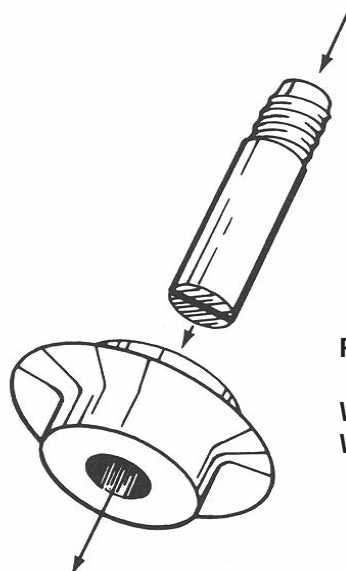

REPLACEMENT ITEMS

PIN PART # PIN1

WHEEL PART #
WHEEL

AUTO-JET MUFFLER CORP. • UNITED MUFFLER CORP.

U.S. toll free 1-800-247-5391 • Fax 515-224-0727 • website: www.auto-jet.com
Canada toll free 1-866-229-3402 • Fax 519-455-1103 • website: www.unitedmuffler.com