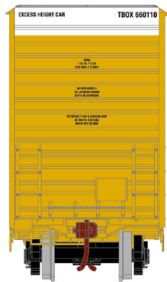

HO 60' Gunderson Box Car

Announced 5.31.19
Orders Due: 6.28.19

ETA: May 2020

Railbox/TTX

$43.98 Individual SRP **$128.98** 3-Pack SRP

* Union Pacific Licensed Product

Visit Your Local Retailer | Visit www.athearn.com | Call 1.800.338.4639