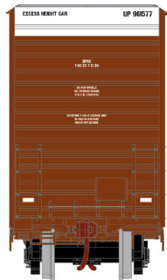

ATH75128

Primed for Grime

HO RTR 60' Gunderson DD Hi-Cube Box, UP (CHTT) #380036

ATH75129

HO RTR 60' Gunderson DD Hi-Cube Box, UP Assorted (3-PACK)

ATH75129

HO RTR 60' Gunderson DD Hi-Cube Box, UP Assorted (3-PACK)