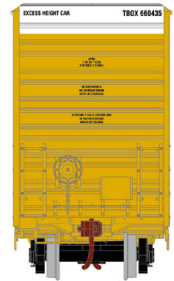

ATH75124

HO RTR 60' Gunderson DD Hi-Cube Box, TBOX TTX Patched #889285

ATH75125

HO RTR 60' Gunderson DD Hi-Cube Box, TBOX TTX Assorted (3-Pack)

ATH75125

HO RTR 60' Gunderson DD Hi-Cube Box, TBOX TTX Assorted (3-Pack)