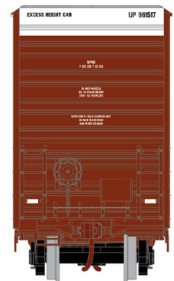

ATH75128

Primed for Grime

HO RTR 60' Gunderson DD Hi-Cube Box, UP (CHTT) #380036

ATH75129

HO RTR 60' Gunderson DD Hi-Cube Box, UP Assorted (3-PACK)

ATH75129

HO RTR 60' Gunderson DD Hi-Cube Box, UP Assorted (3-PACK)