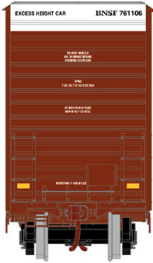

HO 60' Gunderson Box Car

Announced 5.31.19
Orders Due: 6.28.19

ETA: May 2020

Burlington Northern Santa Fe

Era: 2001+

ATH75130 HO RTR 60' Gunderson DD Hi-Cube Box, BNSF Wedge #761217
 ATH75131 HO RTR 60' Gunderson DD Hi-Cube Box, BNSF Wedge #761228
 ATH75132 HO RTR 60' Gunderson DD Hi-Cube Box, BNSF Wedge #761301