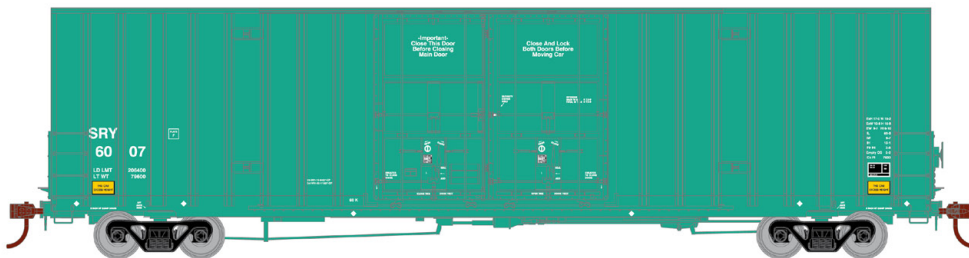

Era: 1999+

HO RTR 60' Gunderson DD Hi-Cube Box, UP Assorted (3-PACK)

\$43.98 Individual SRP **\$128.98** 3-Pack SRP

* Union Pacific Licensed Product

Visit Your Local Retailer | Visit www.athernn.com | Call 1.800.338.4639

HO 60' Gunderson Box Car

Announced 5.31.19
Orders Due: 6.28.19

ETA: May 2020

Burlington Northern Santa Fe

Era: 2001+

ATH75130 HO RTR 60' Gunderson DD Hi-Cube Box, BNSF Wedge #761217
 ATH75131 HO RTR 60' Gunderson DD Hi-Cube Box, BNSF Wedge #761228
 ATH75132 HO RTR 60' Gunderson DD Hi-Cube Box, BNSF Wedge #761301

ATH75133 HO RTR 60' Gunderson DD Hi-Cube Box, BNSF Assorted (3-PACK)

Southern Railroad of British Columbia

Era: 1999+

ATH75134 HO RTR 60' Gunderson DD Hi-Cube Box, SRY #6007
 ATH75135 HO RTR 60' Gunderson DD Hi-Cube Box, SRY #6015
 ATH75136 HO RTR 60' Gunderson DD Hi-Cube Box, SRY #6034
 ATH75137 HO RTR 60' Gunderson DD Hi-Cube Box, SRY #6048