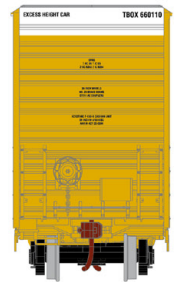

ATH75124

HO RTR 60' Gunderson DD Hi-Cube Box, TBOX TTX Patched #889285

ATH75125

HO RTR 60' Gunderson DD Hi-Cube Box, TBOX TTX Assorted (3-Pack)

ATH75125

HO RTR 60' Gunderson DD Hi-Cube Box, TBOX TTX Assorted (3-Pack)