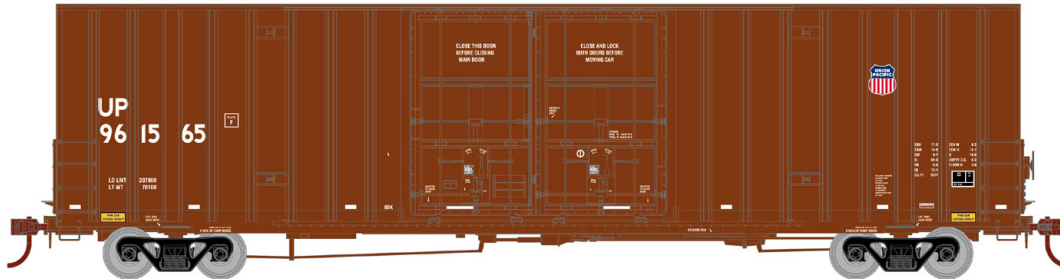

HO 60' Gunderson Box Car

Announced 5.31.19
Orders Due: 6.28.19

ETA: May 2020

Union Pacific*

Era: 1998+

ATH75126
ATH75127

HO RTR 60' Gunderson DD Hi-Cube Box, UP Building America #961511
HO RTR 60' Gunderson DD Hi-Cube Box, UP Building America #961564

ATH75128

Primed for Grime

HO RTR 60' Gunderson DD Hi-Cube Box, UP (CHTT) #380036

ATH75129

HO RTR 60' Gunderson DD Hi-Cube Box, UP Assorted (3-PACK)

ATH75129

HO RTR 60' Gunderson DD Hi-Cube Box, UP Assorted (3-PACK)

Era: 1999+

HO RTR 60' Gunderson DD Hi-Cube Box, UP Assorted (3-PACK)

\$43.98 Individual SRP **\$128.98** 3-Pack SRP

* Union Pacific Licensed Product

Visit Your Local Retailer | Visit www.athernn.com | Call 1.800.338.4639