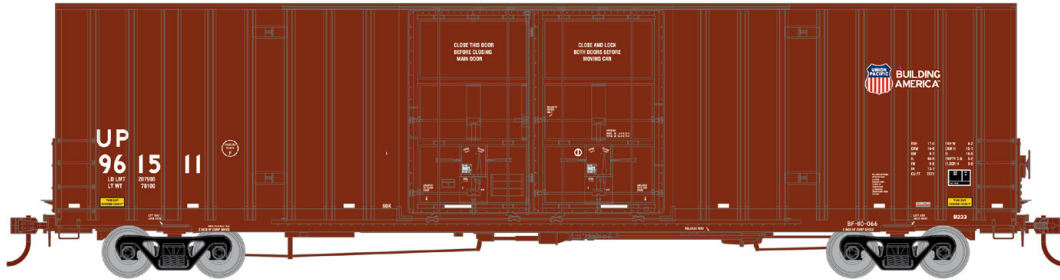

HO 60' Gunderson Box Car

Announced 5.31.19
Orders Due: 6.28.19

ETA: May 2020

Union Pacific*

Era: 1998+

ATH75126
ATH75127

HO RTR 60' Gunderson DD Hi-Cube Box, UP Building America #961511
HO RTR 60' Gunderson DD Hi-Cube Box, UP Building America #961564