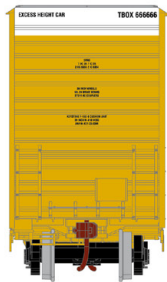

HO 60' Gunderson Box Car

Announced 5.31.19
Orders Due: 6.28.19

ETA: May 2020

Railbox/TTX

Era: 1999+

$43.98 Individual SRP **$128.98** 3-Pack SRP

* Union Pacific Licensed Product

Visit Your Local Retailer | Visit www.athearn.com | Call 1.800.338.4639