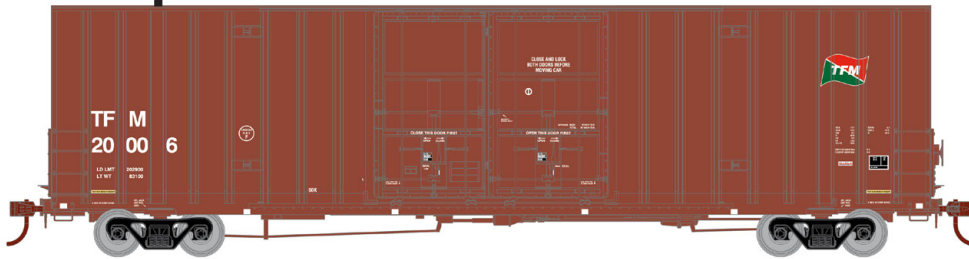

ATH75133 HO RTR 60' Gunderson DD Hi-Cube Box, BNSF Assorted (3-PACK)

Southern Railroad of British Columbia

Era: 1999+

ATH75134 HO RTR 60' Gunderson DD Hi-Cube Box, SRY #6007
 ATH75135 HO RTR 60' Gunderson DD Hi-Cube Box, SRY #6015
 ATH75136 HO RTR 60' Gunderson DD Hi-Cube Box, SRY #6034
 ATH75137 HO RTR 60' Gunderson DD Hi-Cube Box, SRY #6048

\$43.98 Individual SRP **\$128.98** 3-Pack SRP

* Union Pacific Licensed Product

Visit Your Local Retailer | Visit www.athearn.com | Call 1.800.338.4639

HO 60' Gunderson Box Car

Announced 5.31.19
Orders Due: 6.28.19

ETA: May 2020

Transportacion Ferroviaria Mexicana

Era: 1998+

- ATH75138 HO RTR 60' Gunderson DD Hi-Cube Box, TFM #20006
- ATH75139 HO RTR 60' Gunderson DD Hi-Cube Box, TFM #20074
- ATH75140 HO RTR 60' Gunderson DD Hi-Cube Box, TFM #20091
- ATH75141 HO RTR 60' Gunderson DD Hi-Cube Box, TFM #20095