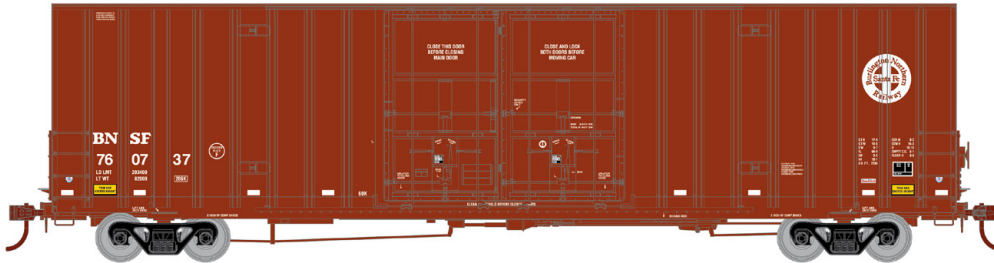

HO 60' Gunderson Box Car

Announced 5.31.19
Orders Due: 6.28.19

ETA: May 2020

Burlington Northern Santa Fe

Era: 2001+

ATH75130 HO RTR 60' Gunderson DD Hi-Cube Box, BNSF Wedge #761217
 ATH75131 HO RTR 60' Gunderson DD Hi-Cube Box, BNSF Wedge #761228
 ATH75132 HO RTR 60' Gunderson DD Hi-Cube Box, BNSF Wedge #761301