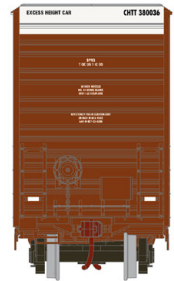

HO 60' Gunderson Box Car

Announced 5.31.19
Orders Due: 6.28.19

ETA: May 2020

Union Pacific*

Era: 1998+

ATH75126
ATH75127

HO RTR 60' Gunderson DD Hi-Cube Box, UP Building America #961511
HO RTR 60' Gunderson DD Hi-Cube Box, UP Building America #961564

ATH75128

Primed for Grime

HO RTR 60' Gunderson DD Hi-Cube Box, UP (CHTT) #380036

ATH75129

HO RTR 60' Gunderson DD Hi-Cube Box, UP Assorted (3-PACK)

ATH75129

HO RTR 60' Gunderson DD Hi-Cube Box, UP Assorted (3-PACK)

Era: 1999+

HO RTR 60' Gunderson DD Hi-Cube Box, UP Assorted (3-PACK)

$43.98 Individual SRP **$128.98** 3-Pack SRP

* Union Pacific Licensed Product

Visit Your Local Retailer | Visit www.athernn.com | Call 1.800.338.4639