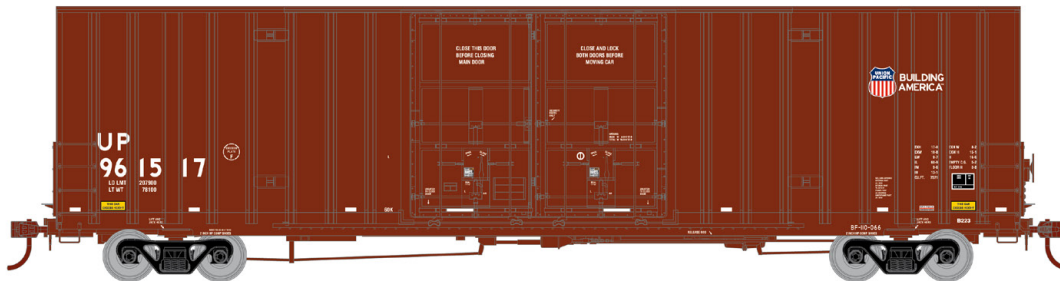

HO 60' Gunderson Box Car

Announced 5.31.19
Orders Due: 6.28.19

ETA: May 2020

Union Pacific*

Era: 1998+

ATH75126
ATH75127

HO RTR 60' Gunderson DD Hi-Cube Box, UP Building America #961511
HO RTR 60' Gunderson DD Hi-Cube Box, UP Building America #961564

ATH75128

Primed for Grime

HO RTR 60' Gunderson DD Hi-Cube Box, UP (CHTT) #380036

ATH75129

HO RTR 60' Gunderson DD Hi-Cube Box, UP Assorted (3-PACK)

ATH75129

HO RTR 60' Gunderson DD Hi-Cube Box, UP Assorted (3-PACK)

Era: 1999+

HO RTR 60' Gunderson DD Hi-Cube Box, UP Assorted (3-PACK)

\$43.98 Individual SRP **\$128.98** 3-Pack SRP

* Union Pacific Licensed Product

Visit Your Local Retailer | Visit www.athernn.com | Call 1.800.338.4639