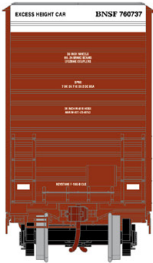

HO 60' Gunderson Box Car

Announced 5.31.19
Orders Due: 6.28.19

ETA: May 2020

Burlington Northern Santa Fe

Era: 2001+

ATH75130 HO RTR 60' Gunderson DD Hi-Cube Box, BNSF Wedge #761217
 ATH75131 HO RTR 60' Gunderson DD Hi-Cube Box, BNSF Wedge #761228
 ATH75132 HO RTR 60' Gunderson DD Hi-Cube Box, BNSF Wedge #761301