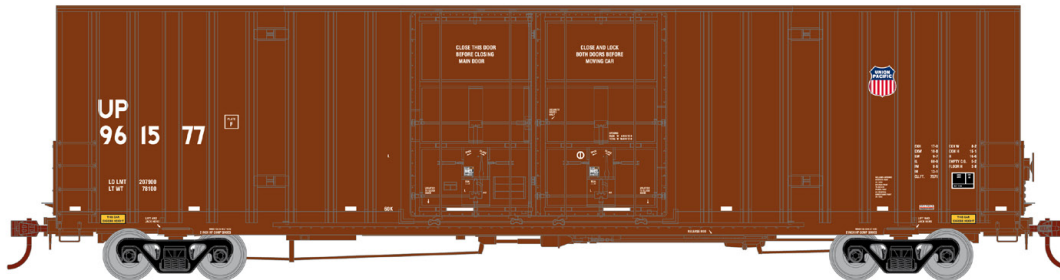

HO 60' Gunderson Box Car

Announced 5.31.19
Orders Due: 6.28.19

ETA: May 2020

Union Pacific*

Era: 1998+

ATH75126
ATH75127

HO RTR 60' Gunderson DD Hi-Cube Box, UP Building America #961511
HO RTR 60' Gunderson DD Hi-Cube Box, UP Building America #961564

ATH75128

Primed for Grime

HO RTR 60' Gunderson DD Hi-Cube Box, UP (CHTT) #380036

ATH75129

HO RTR 60' Gunderson DD Hi-Cube Box, UP Assorted (3-PACK)

ATH75129

HO RTR 60' Gunderson DD Hi-Cube Box, UP Assorted (3-PACK)

Era: 1999+

HO RTR 60' Gunderson DD Hi-Cube Box, UP Assorted (3-PACK)

\$43.98 Individual SRP **\$128.98** 3-Pack SRP

* Union Pacific Licensed Product

Visit Your Local Retailer | Visit www.athernn.com | Call 1.800.338.4639