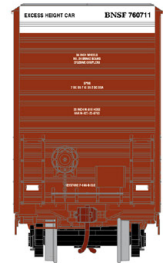

HO 60' Gunderson Box Car

Announced 5.31.19
Orders Due: 6.28.19

ETA: May 2020

Burlington Northern Santa Fe

Era: 2001+

ATH75130 HO RTR 60' Gunderson DD Hi-Cube Box, BNSF Wedge #761217
 ATH75131 HO RTR 60' Gunderson DD Hi-Cube Box, BNSF Wedge #761228
 ATH75132 HO RTR 60' Gunderson DD Hi-Cube Box, BNSF Wedge #761301