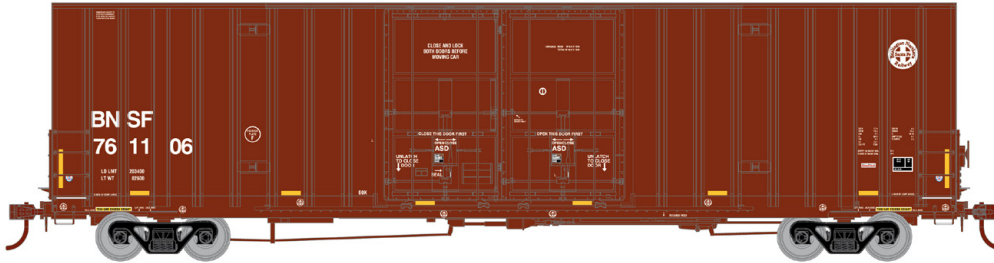

HO 60' Gunderson Box Car

Announced 5.31.19
Orders Due: 6.28.19

ETA: May 2020

Burlington Northern Santa Fe

Era: 2001+

ATH75130 HO RTR 60' Gunderson DD Hi-Cube Box, BNSF Wedge #761217
 ATH75131 HO RTR 60' Gunderson DD Hi-Cube Box, BNSF Wedge #761228
 ATH75132 HO RTR 60' Gunderson DD Hi-Cube Box, BNSF Wedge #761301