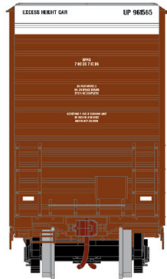

ATH75128

Primed for Grime

HO RTR 60' Gunderson DD Hi-Cube Box, UP (CHTT) #380036

ATH75129

HO RTR 60' Gunderson DD Hi-Cube Box, UP Assorted (3-PACK)

ATH75129

HO RTR 60' Gunderson DD Hi-Cube Box, UP Assorted (3-PACK)