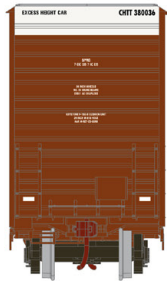

HO 60' Gunderson Box Car

Announced 5.31.19
Orders Due: 6.28.19

ETA: May 2020

Union Pacific*

Era: 1998+

ATH75126
ATH75127

HO RTR 60' Gunderson DD Hi-Cube Box, UP Building America #961511
HO RTR 60' Gunderson DD Hi-Cube Box, UP Building America #961564