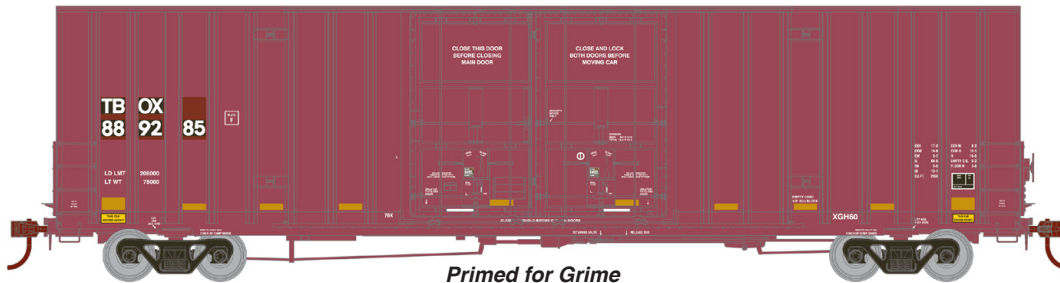

HO 60' Gunderson Box Car

Announced 5.31.19
Orders Due: 6.28.19

ETA: May 2020

Railbox/TTX

Era: 1998+

ATH75122
ATH75123

HO RTR 60' Gunderson DD Hi-Cube Box, TBOX TTX Black Logo #660015
HO RTR 60' Gunderson DD Hi-Cube Box, TBOX TTX Black Logo #660202

ATH75124

HO RTR 60' Gunderson DD Hi-Cube Box, TBOX TTX Patched #889285

ATH75125

HO RTR 60' Gunderson DD Hi-Cube Box, TBOX TTX Assorted (3-Pack)

ATH75125

HO RTR 60' Gunderson DD Hi-Cube Box, TBOX TTX Assorted (3-Pack)

Era: 1999+

HO RTR 60' Gunderson DD Hi-Cube Box, TBOX TTX Assorted (3-Pack)

\$43.98 Individual SRP **\$128.98** 3-Pack SRP

* Union Pacific Licensed Product

Visit Your Local Retailer | Visit www.athearn.com | Call 1.800.338.4639