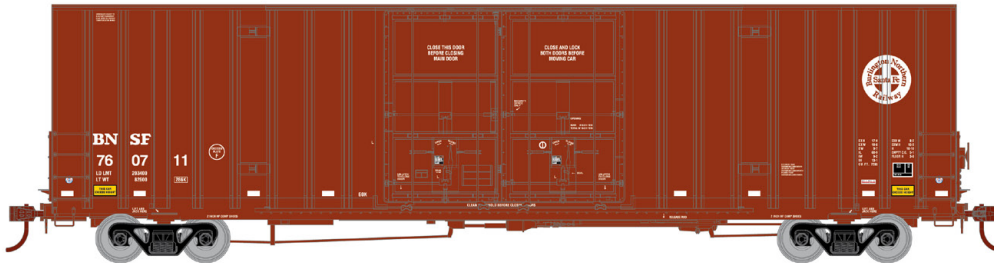

HO 60' Gunderson Box Car

Announced 5.31.19
Orders Due: 6.28.19

ETA: May 2020

Burlington Northern Santa Fe

Era: 2001+

ATH75130 HO RTR 60' Gunderson DD Hi-Cube Box, BNSF Wedge #761217
 ATH75131 HO RTR 60' Gunderson DD Hi-Cube Box, BNSF Wedge #761228
 ATH75132 HO RTR 60' Gunderson DD Hi-Cube Box, BNSF Wedge #761301