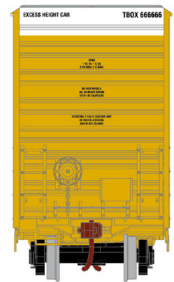

$43.98 Individual SRP **$128.98** 3-Pack SRP

* Union Pacific Licensed Product

Visit Your Local Retailer | Visit www.athearn.com | Call 1.800.338.4639