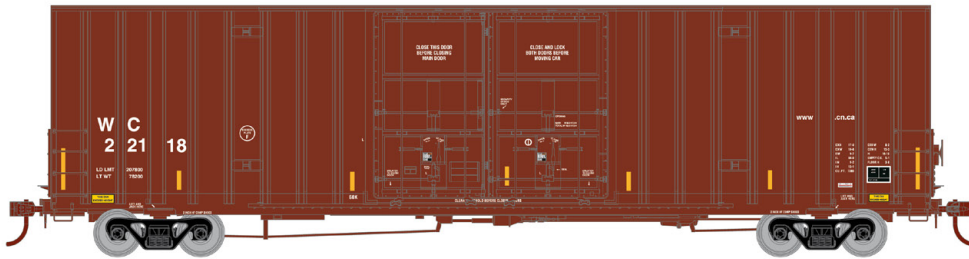

Wisconsin Central

- ATH75146 HO RTR 60' Gunderson DD Hi-Cube Box, WC #22118
- ATH75147 HO RTR 60' Gunderson DD Hi-Cube Box, WC #22297
- ATH75148 HO RTR 60' Gunderson DD Hi-Cube Box, WC #22368
- ATH75149 HO RTR 60' Gunderson DD Hi-Cube Box, WC #22381

What-If/Fantasy Paint Scheme