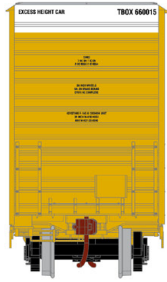

HO 60' Gunderson Box Car

Announced 5.31.19
Orders Due: 6.28.19

ETA: May 2020

Railbox/TTX

Era: 1998+

ATH75122
ATH75123

HO RTR 60' Gunderson DD Hi-Cube Box, TBOX TTX Black Logo #660015
HO RTR 60' Gunderson DD Hi-Cube Box, TBOX TTX Black Logo #660202