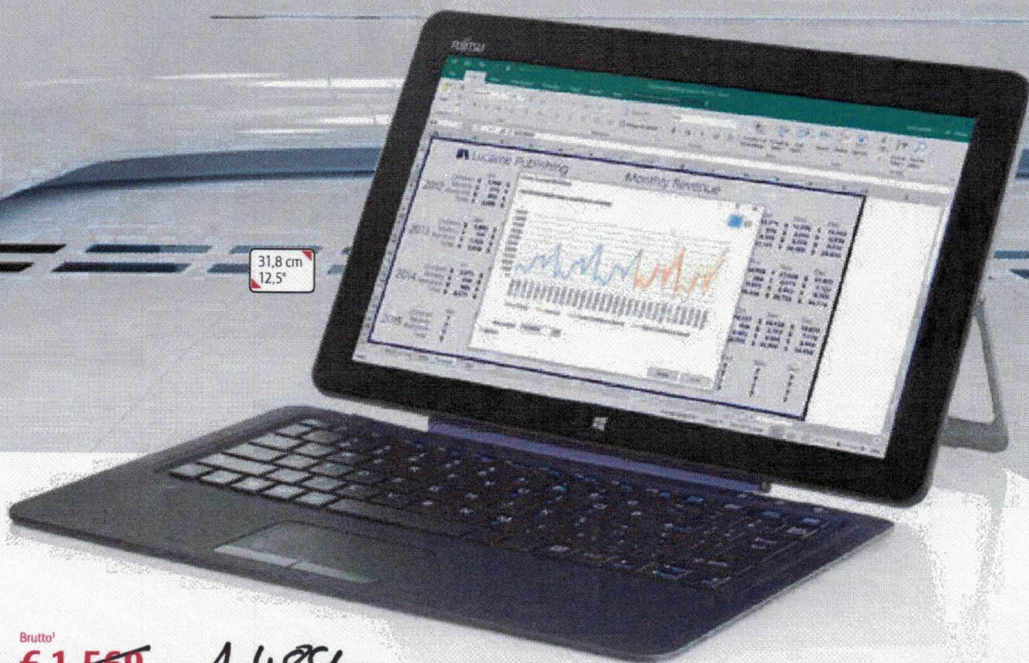

Intel Inside®. Leistungsstarke Lösungen Outside.

Made in Germany

31,8 cm
12,5"