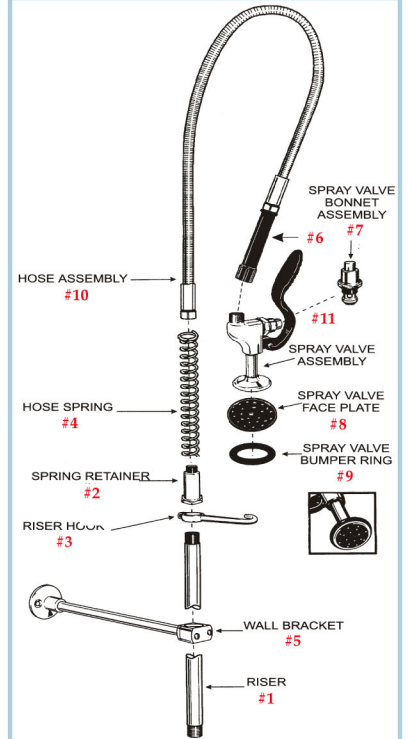

083-05
Single foot pedal
24pc/23.78kg/
24.78kg/2.19'

Model No Description

- # 1 083A 24" Riser
- # 2 083B Spring Retainer
- # 3 083C Riser Hook
- # 4 083D Heat Treated Spring
- # 5 083E 12" Brass Wall Bracket
- # 6 083F Hose Grid
- # 7 083G Spray Valve Bonnet Assembly
- # 8 083H Plastic Spray Valve Face Plate
- 083I Brass Spray Valve Face Plate
- # 9 083J Small Spray Valve Bumper Ring
- 083K Big-Dought Spray Valve Bumper Ring
- # 10 083L 44"Hose Assembly With Grid
- 083M 60"Hose Assembly With Grid
- 083N 72"Hose Assembly With Grid
- # 11 083O Pre-Rinse Spray Valve Assembly

- Qualified-Skilled craftsmanship inside and outside
- Unit is Approximately 45" high
- All Parts Interchangeable with most popular US brands
- A 3-Ply, 400 PSI Test Hose
- Integral Spring Check Valves to Prevent Cross-Flow of Hot & Cold Water
- Heavy Duty Brass Construction & Polished Chrome Finish
- 12" Wall Bracket Attached
- 1/2" NPT Female Inlets