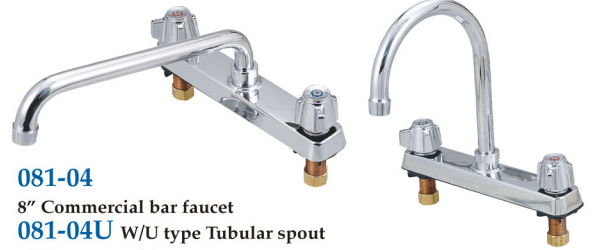

081-04
8" Commercial bar faucet
081-04U W/U type Tubular spout
10" spout packing
12pc/18.9kg/19.9kg/1.6'
081-04G W/Gooseneck spout
8-1/2" spout packing
12pc/19.36kg/20.36kg/2.1'