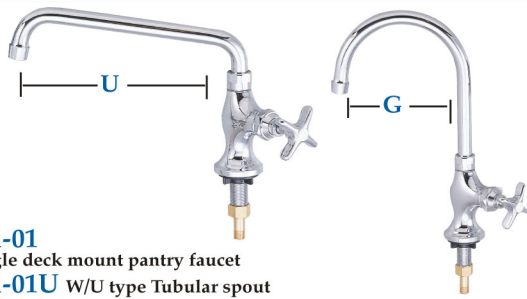

081-01
Single deck mount pantry faucet
081-01U W/U type Tubular spout
6" spout packing
12pc/12.8kg/13.8kg/1'
081-01G W/Gooseneck spout
5" spout packing
12pc/12.7kg/13.7kg/1'

* U type Tubular spout
Size: 6",8",12",14',16' L
* Gooseneck spout
Size:3-1/2", 5", 8-1/2" L