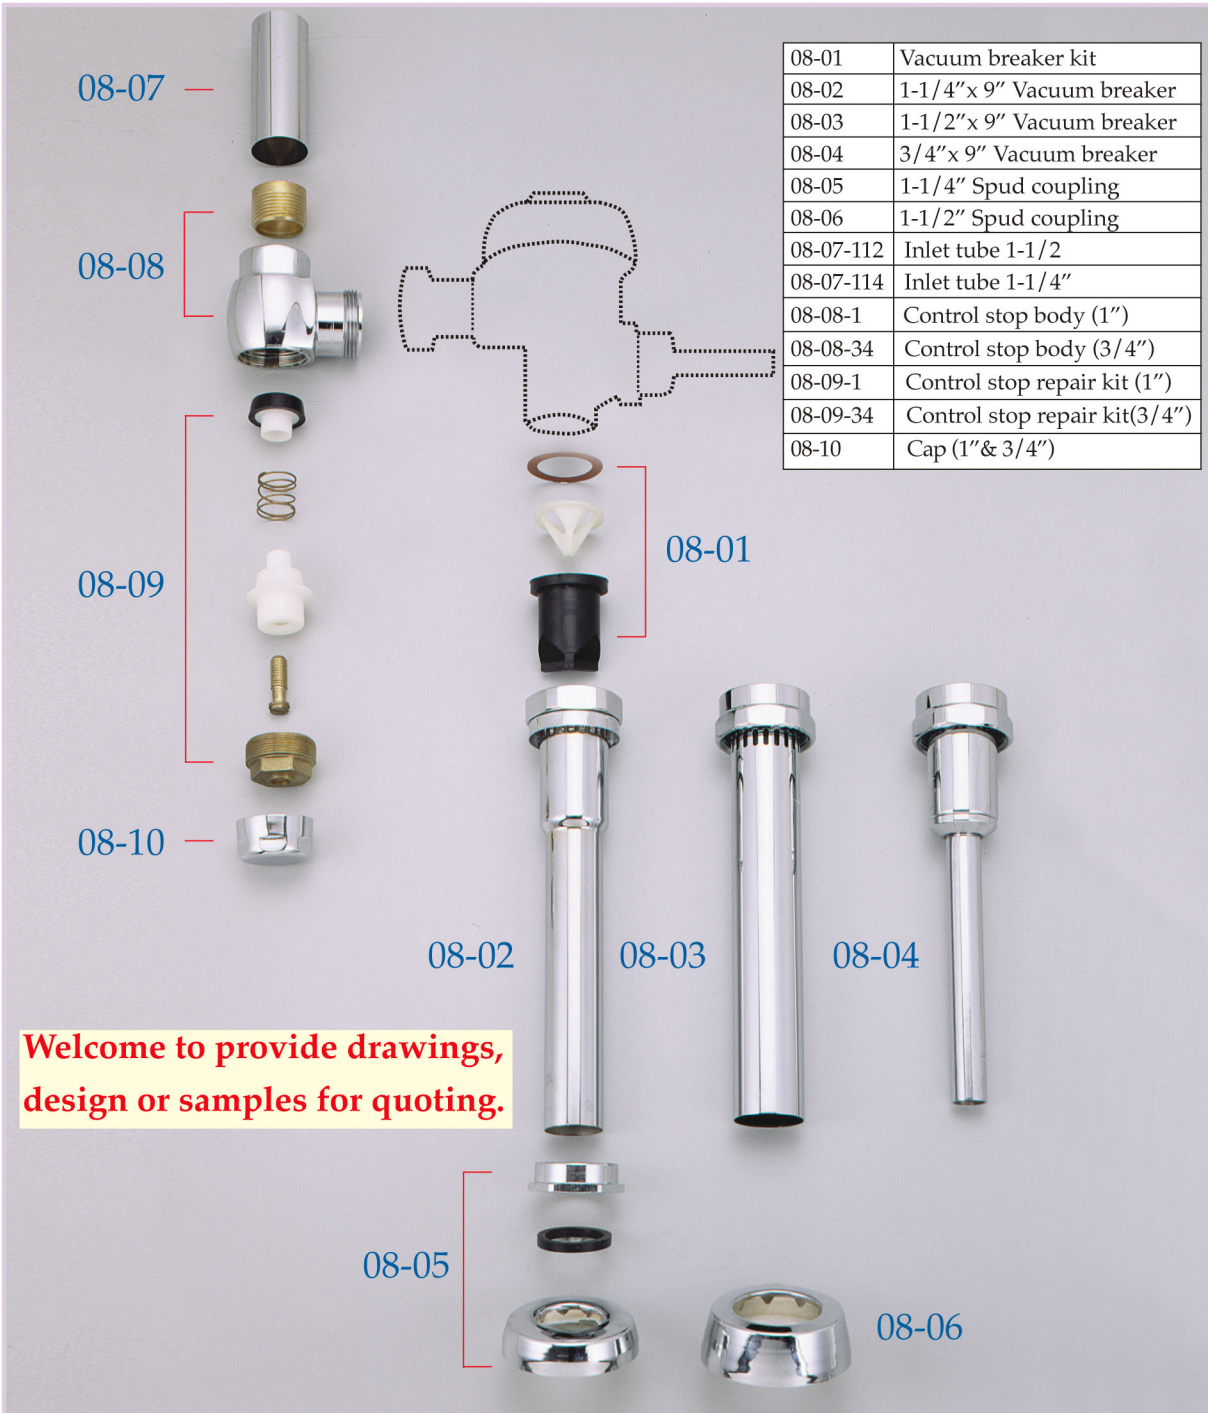

Flush Valve Assembly

Welcome to provide drawings,
design or samples for quoting.