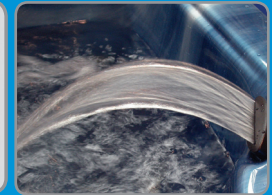

Cascading Waterfall
(on select models)