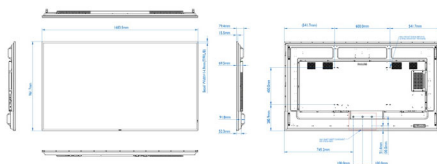

Operating conditions

- Altitude: 0 ~ 3000 m
- Temperature range (operation): 0 ~ 40 °C
- Temperature range (storage): -20 ~ 60 °C
- MTBF: 50,000 hour(s)
- Humidity range (operation)[RH]: 20 ~ 80% RH (No condensation)
- Humidity range (storage) [RH]: 5 ~ 95% RH (No condensation)

Power

- Mains power: 100 - 240V~, 50/60Hz
- Standby power consumption: <0.5W
- Power Saving Features: Smart Power

- Consumption (Max): 310 W
- Consumption (Typical): 160 W

Sound

- Built-in speakers: 2 x 10W RMS

Accessories

- Included accessories: AC Power Cord, RS232 cable, Remote Control, Batteries for remote control, Quick start guide, HDMI cable
- Included Accessories: IR sensor cable (1.8 m), RS232 daisy-chain cable, M3 screw X1, M4 Screw X1, Philips logo, USB Cover

Multimedia Applications

- USB Playback Video: MPEG, H.264, H.263, H.265, VP8
- USB Playback Picture: BMP, JPEG, PNG
- USB Playback Audio: AAC, HEAAC, MPEG

Miscellaneous

- Warranty: 3 year warranty
- On-Screen Display Languages: Simplified Chinese, Traditional Chinese, English, French, German, Italian, Polish, Russian, Spanish, Turkish, Japanese, Arabic
- Regulatory approvals: CE, CB, BSMI, CU, EPA, ETL, FCC, Class A, PSB, VCCI

Internal Player

- CPU: Dual core cortex A53 1.1G Hz, Dual core cortex A73 1.15G Hz
- GPU: ARM Mali G51
- Memory: 2GB DDR3, 8GB eMMC

Issue date 2020-09-02
Owner: Maria Ntaliani
Version: 0.0.0

12 NC: 8670 001 66126
EAN: 87 12581 76547 7

Test leaflet, for internal use only!
© 2020 Koninklijke Philips N.V.
All Rights reserved.

Specifications are subject to change without notice.
Trademarks are the property of Koninklijke Philips N.V.
or their respective owners.

www.philips.com