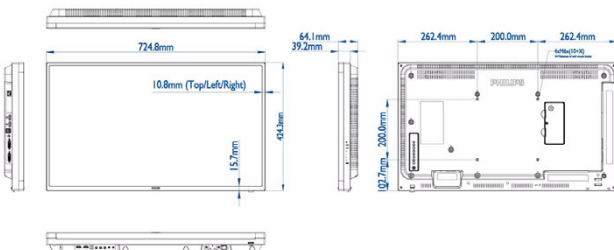

Convenience

- Screen saving functions: Pixel Shift
- Tiled Matrix: Up to 15 x 15
- Keyboard control: Lockable, Hidden
- Network controllable: RS232, RJ45
- Signal Loop Through: IR Loophthrough
- Picture in picture: PIP

Dimensions

- Bezel width: 10.8 mm (T/L/R), 15.7 mm (B)
- Set dimensions (W x H x D): 724.8 x 424.3 x 64.1 mm
- Set dimensions in inch (W x H x D): 28.54 x 16.7 x 2.52 inch
- VESA Mount: 200 x 200 mm M6
- Product weight: 6.15 kg
- Product weight (lb): 13.55 lb

Operating conditions

- Temperature range (operation): 5 ~ 40 °C
- Temperature range (storage): -10 ~ 50 °C
- MTBF: 50,000 hour(s)
- Altitude: 0 ~ 3000 m
- Humidity range (operation)[RH]: 10 ~ 80% (without condensation)
- Humidity range (storage) [RH]: 0 ~ 90% (without condensation)
- Relative humidity: 20 ~ 80 %

Power

- Consumption (On mode): 110W(max)
- Mains power: AC (100 ~ 240 V) , 2.5A
- Standby power consumption: <0.5 W
- Consumption (Typical): 60 W

Sound

- Built-in speakers: 2 x 10W RMS

Accessories

- Included accessories: AC Power Cord, RS232 cable, Remote Control, Batteries for remote control, Quick start guide
- Included Accessories: Edge Alignment Kit (1)-2pcs, Edge Alignment Kit (2)-1pcs, M3 screw x 1, RS232 daisy-chain cable, SD card cover x 1, Thumb Screw x8
- Stand: Universal Stand-S (BM05911)(Option)

Philips 32BDL4031D
Version: 1.0
Release Date: 2019/05/27

Issue date 2019-09-12

Version: 1.0.1

12 NC: 8670 001 57436
EAN: 87 12581 75585 0

© 2019 Koninklijke Philips N.V.
All Rights reserved.

Specifications are subject to change without notice.
Trademarks are the property of Koninklijke Philips N.V.
or their respective owners.

www.philips.com