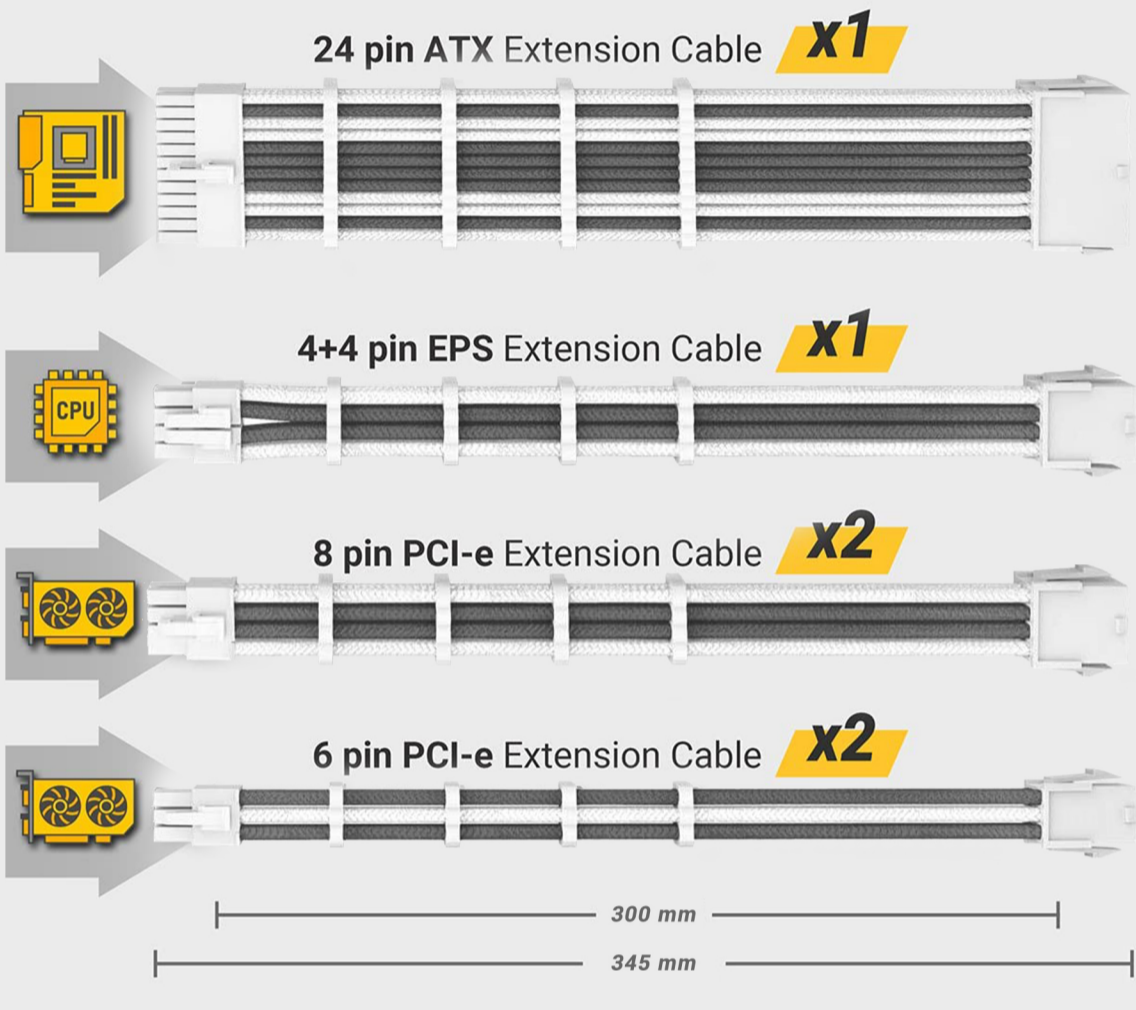

SLEEVED EXTENSION CABLE KIT

GREY/WHITE

Antec premium Sleeved Extension Cable Kit – Grey/White features fully shielded and multi-layered with 16 AWG high-quality copper strands. PC cable combs ensure cable separation and increased airflow while maintaining an organized look inside your PC and keep your cables in a tidy arrangement.

The cable adopts a three-layer braiding design, and the outer layer is ultra-dense braiding. The middle insulation layer features acid and alkali resistance, flame resistance, moisture resistance, mildew resistance, etc.

PREMIUM INTERFACE

The high-quality segment used in the wire rod and a precise combination are machine-made to ensure the stability of the series transmission.

OUTSTANDING LENGTH

The length is 300 mm, which ensures that most users do not occupy the extra space in the cabinet when installing the extension cable.

SLEEVED EXTENSION CABLE KIT

GREY/WHITE

Model	PSUSCW30-204-G/W
Color	Grey/White
Length	300 mm
Warranty	2 years
Contents	24pin x 1pc
	4+4pin x 1pc
	8pin x 2pcs
	6pin x 2pcs
UPC#	0-761345-99946-5