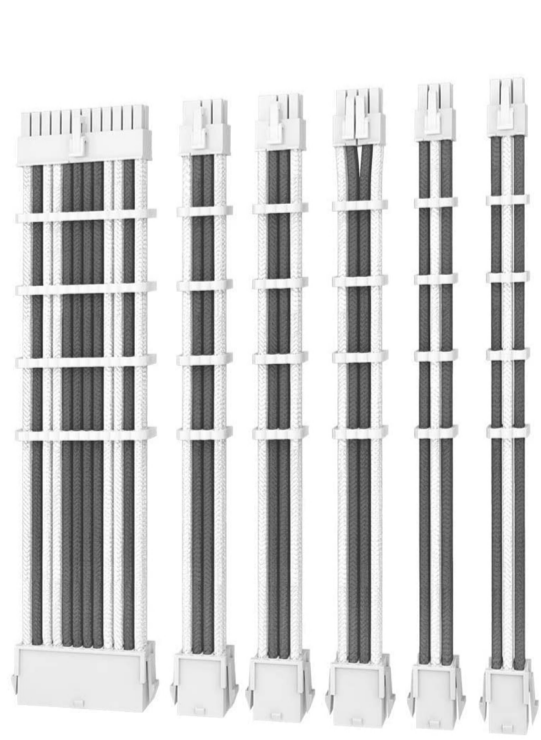

SLEEVED EXTENSION CABLE KIT

GREY/WHITE

Antec premium Sleeved Extension Cable Kit – Grey/White features fully shielded and multi-layered with 16 AWG high-quality copper strands. PC cable combs ensure cable separation and increased airflow while maintaining an organized look inside your PC and keep your cables in a tidy arrangement.

The cable adopts a three-layer braiding design, and the outer layer is ultra-dense braiding. The middle insulation layer features acid and alkali resistance, flame resistance, moisture resistance, mildew resistance, etc.

PREMIUM INTERFACE

The high-quality segment used in the wire rod and a precise combination are machine-made to ensure the stability of the series transmission.

OUTSTANDING LENGTH

The length is 300 mm, which ensures that most users do not occupy the extra space in the cabinet when installing the extension cable.

SLEEVED EXTENSION CABLE KIT

GREY/WHITE

Model	PSUSCW30-204-G/W
Color	Grey/White
Length	300 mm
Warranty	2 years
Contents	24pin x 1pc
	4+4pin x 1pc
	8pin x 2pcs
	6pin x 2pcs
UPC#	0-761345-99946-5