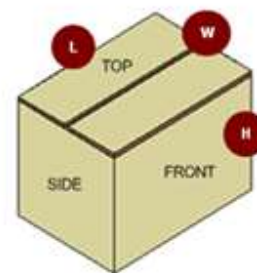

NETGEAR®

NETGEAR® Insight Managed 52-port Gigabit Ethernet Smart Cloud Switch with 2 SFP and 2 SFP+ 10G Fiber ports (GC752X) Product Setup Sheet

Ordering Information

NETGEAR Part Number	UPC Number (GTIN-12)	EAN Number (GTIN-14)	Country
GC752X-100AJS	606449122893	10606449122890	Japan, Australia, and Asia Pacific
GC752X-100EUS	606449122909	10606449122906	Europe & UK
GC752X-100NAS	606449122916	10606449122913	North America and Latin America

Case Pack Qty	3		(Master Carton)
Case Weight	kg	lb	
GC752X-100AJS	13.89	30.59	
GC752X-100EUS	14.09	31.02	
GC752X-100NAS	13.23	29.14	
Case Dimensions	Length	Width	Height
cm	52.5	28.6	37.9
in	20.7	11.3	14.9