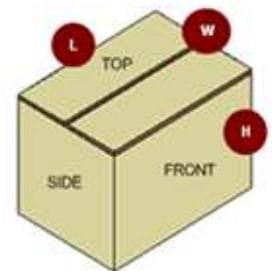

NETGEAR®

NETGEAR® Insight Managed 52-Port Gigabit Ethernet PoE+ Smart Cloud Switch with 2 SFP and 2 SFP+ Fiber Ports (GC752XP) Product Setup Sheet

Ordering Information

NETGEAR Part Number	UPC Number (GTIN-12)	EAN Number (GTIN-14)	Country
GC752XP-100AJS	606449122923	10606449122920	Japan, Australia, and Asia Pacific
GC752XP-100EUS	606449122930	10606449122937	Europe & UK
GC752XP-100NAS	606449122947	10606449122944	North America and Latin America

Case Pack Qty	2	(Master Carton)	
Case Weight	kg	lb	
GC752XP-100AJS	13.20	29.07	
GC752XP-100EUS	13.32	29.34	
GC752XP-100NAS	12.76	28.10	
Case Dimensions	Length	Width	Height
cm	52.5	20.0	47.0
in	20.7	7.9	18.5