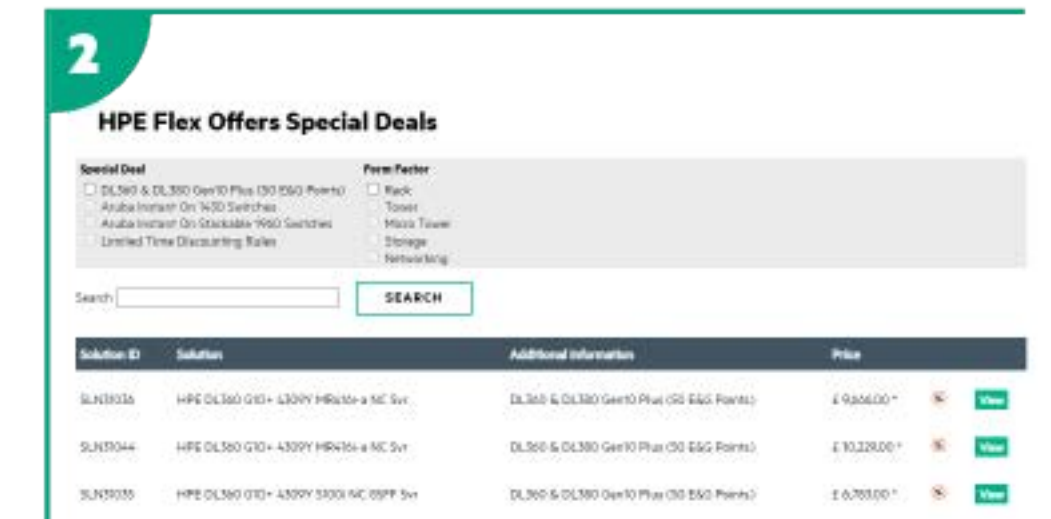

Add the HPE ProLiant Gen10 Plus and Gen10 Plus v2 Servers featuring AMD processors SKUs to your order from the provided list.