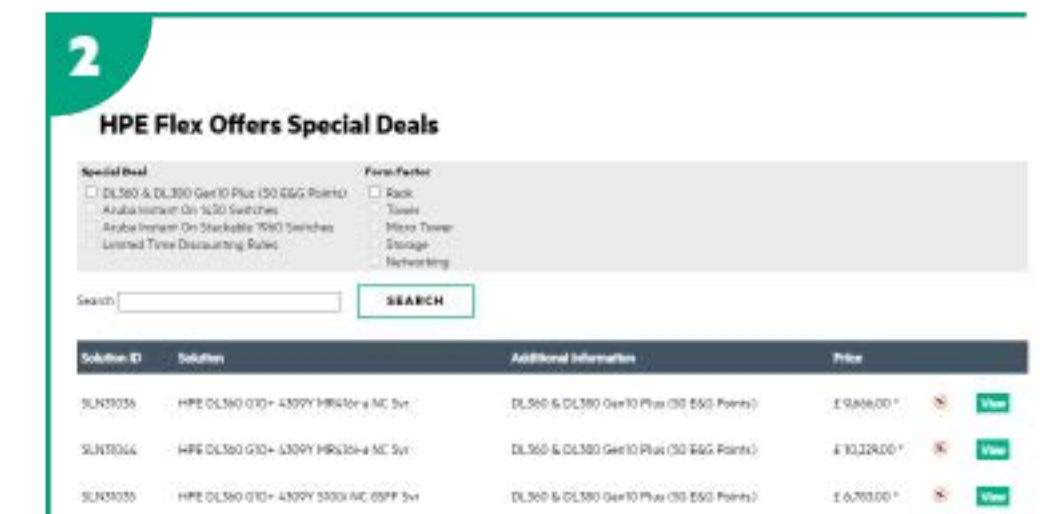

Add the HPE ProLiant Tower Servers SKUs to your order from the provided list.