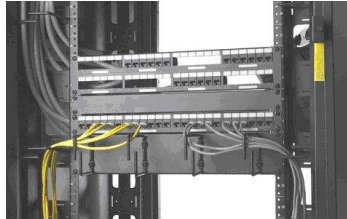

## Data Distribution Cable System

**Data Distribution 1U Panel, Holds 4 each Data Distribution Cables for a Total of 24 Ports**

AR8451 /  
8500891H

**Data Distribution 2U Panel, Holds 8 each Data Distribution Cables for a Total of 48 Ports**

AR8452 /  
8501030H

**Data Distribution 0U VX Panel, Holds 4 each Data Distribution Cables for a Total of 24 Ports**

AR8453

**Data Distribution 0U SX Panel Holds 4 each Data Distribution Cables for a Total of 24 Ports**