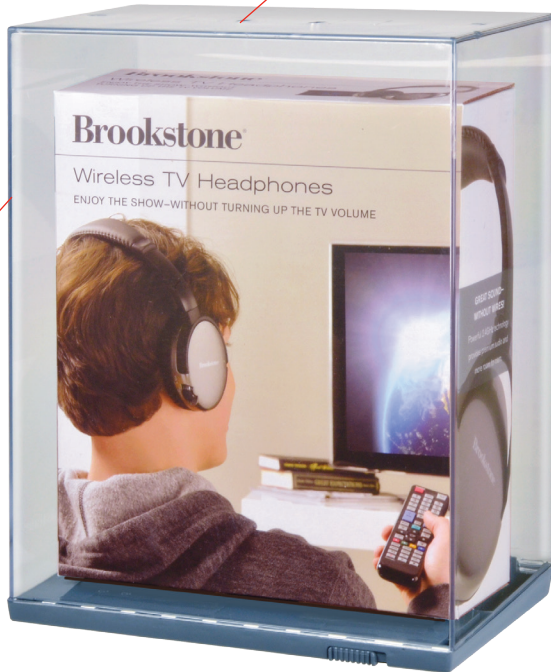

Multi-Use Keepers®

Alpha High-Theft Solutions

Hang Tab Compatible

AVM966B

Clear sides provides excellent viewing of package and product information — bar code readable

Alpha Keepers offer maximum versatility to display a wide variety of merchandise openly and still control your losses. Our Multi-Use Keepers come in more than 13 sizes and multiple security level options. Whether you need to protect something small, like batteries, or something large, like infant formula, we have a size to fit your needs.

KEY FEATURES:

- Keeps original package intact
- Easy to use & reuse
- Hang Tab Compatible

SUGGESTED APPLICATIONS:

- Batteries
- Electronics
- Health & beauty
- Cigarettes
- Memory cards
- Ink
- Headphones
- Tablets, Netbooks, etc.