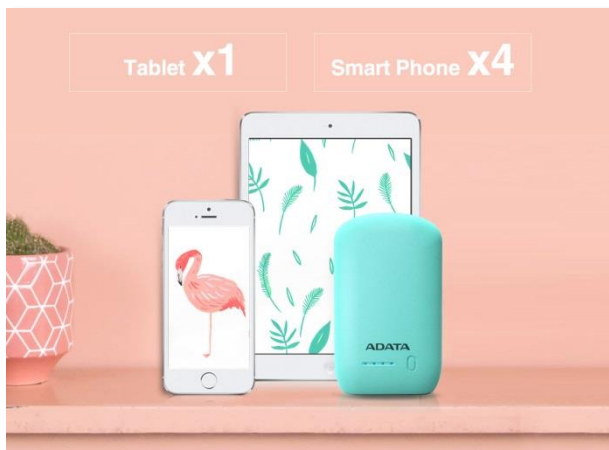

## P10050 Power Bank

The P10050 comes in six different colors that is a marvel of design with rounded shape and compact. Inside is a 10050mAh power source with two USB ports totaling 2.4A for fast simultaneous top-off of mobile devices. Synced charge/discharge makes this a very fast power bank that saves you precious time and improves overall safety and efficiency.

### Large Capacity

Don't be fooled by the P10050's compact size, it holds enough power to charge a tablet computer all the way to 100% in one go, and can charge a smartphone four times over! Never again worry about running out of power while you're out!

### Dual Outputs, No Waiting

Have you ever had to make the difficult choice of charging your tablet or your phone first? Never fear! The P10050 is equipped with two 2.4A USB output ports, which means you can charge both of your mobile devices at the same time.

## Compact, Delicate, and Chic

The P10050 is designed to be easily portable and aesthetically charming, with its rounded shape and colorful hues. It will brighten up any day and any situation, no matter where you are.