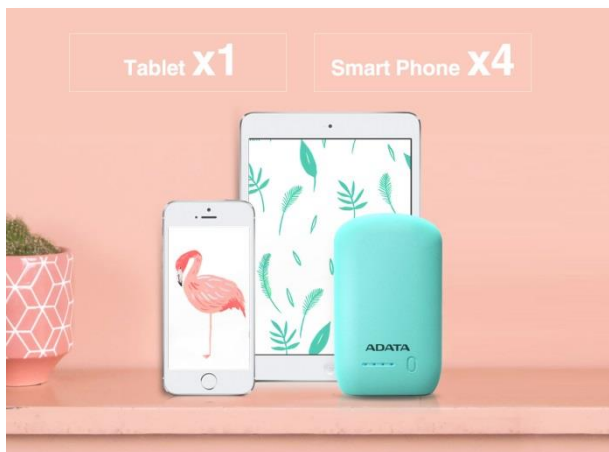

Palm Power, Colorful Choices

P10050 Power Bank

The P10050 comes in six different colors that is a marvel of design with rounded shape and compact. Inside is a 10050mAh power source with two USB ports totaling 2.4A for fast simultaneous top-off of mobile devices. Synced charge/discharge makes this a very fast power bank that saves you precious time and improves overall safety and efficiency.

Large Capacity

Don't be fooled by the P10050's compact size, it holds enough power to charge a tablet computer all the way to 100% in one go, and can charge a smartphone four times over! Never again worry about running out of power while you're out!

Dual Outputs, No Waiting

Have you ever had to make the difficult choice of charging your tablet or your phone first? Never fear! The P10050 is equipped with two 2.4A USB output ports, which means you can charge both of your mobile devices at the same time.

Compact, Delicate, and Chic

The P10050 is designed to be easily portable and aesthetically charming, with its rounded shape and colorful hues. It will brighten up any day and any situation, no matter where you are.