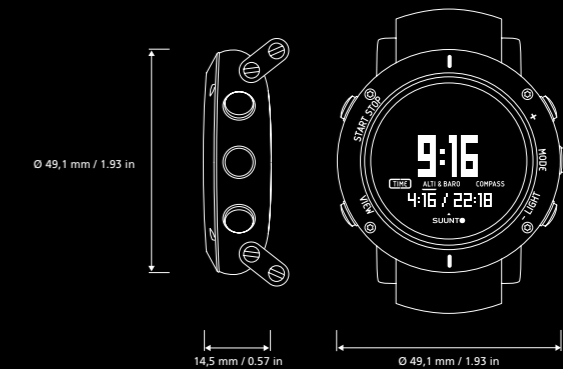

PRODUCT SPECIFICATIONS

SUUNTO TRAVERSE

	TRAVERSE
WEIGHT	80g / 2.82 oz
MATERIALS	Stainless Steel bezel Mineral crystal lens Composite case Silicone strap
WATER RESISTANT	100 m / 328 ft
POWER	rechargeable lithium-ion
SUPPORTED ACCESSORIES	Strap kits Suunto smart sensor charger and power cable
PACKAGE SIZE	125 x 87 x 92mm
PACKAGE INCLUDES	Suunto Traverse USB cable, quick guide and warranty leaflet
LANGUAGES	EN, CS, DA, DE, ES, FI, FR, IT, JA, KO, NL, NO, PL, PT, RU, SV, ZH

SUUNTO CORE

	CORE PREMIUM	CORE CLASSIC	CORE CRUSH
WEIGHT	79 g / 117g (Brushed Steel)	64g / 79g (Ultimate Black)	83 g
MATERIALS	Aluminium case (Steel case / Brushed Steel), silicone strap with aluminium lugs, fixed aluminium bezel (Steel bezel / Brushed Steel) and mineral crystal glass (Sapphire glass / Brushed Steel)	Composite case, elastomer strap, rotating aluminium bezel, fixed steel bezel (Ultimate Black) and mineral crystal glass	Composite case, silicone strap with aluminium lugs, coated steel top ring with ink filling and mineral crystal glass
WATER RESISTANCE	30 m / 100 ft	30 m / 100 ft	30 m / 100 ft
POWER	User-replaceable battery	User-replaceable battery	User-replaceable battery
ACCESSORIES AVAILABLE	Strap and battery kits, bike adapter	Strap and battery kits, bike adapter	Strap and battery kits, bike adapter
PACKAGE SIZE	127 x 87 x 90 mm	127 x 87 x 90 mm	127 x 87 x 90 mm
PACKAGE INCLUDES	Core and Quick guide	Core and Quick guide	Core and Quick guide

SUUNTO ELEMENTUM TERRA