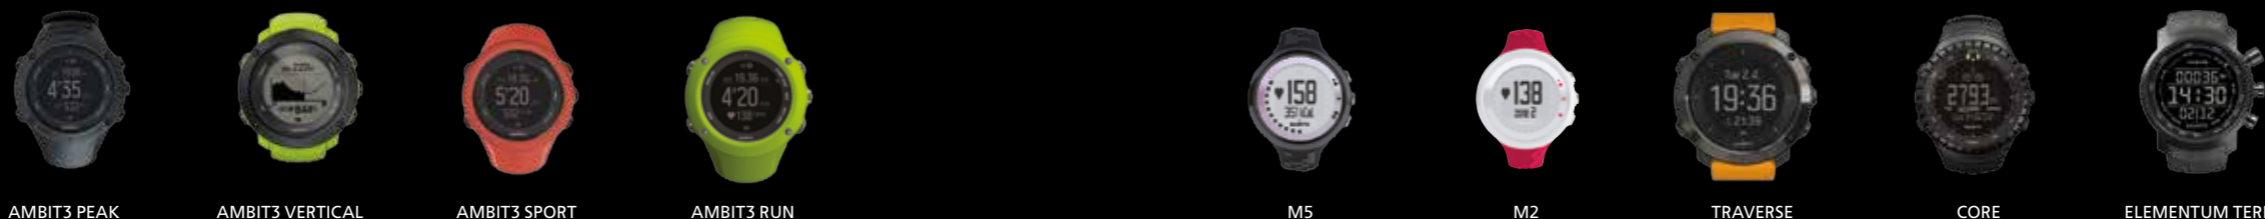

Suunto Instruction kit (US) Comp.box + 30 A-10
SS011360001

Suunto Punches A-series
SS004980000

Suunto Punches B-series
SS004982000

Suunto Nylon Pouch
SS018267000

Features with ¹ are available in Movescount.com
 Features with ² are available as Suunto Apps