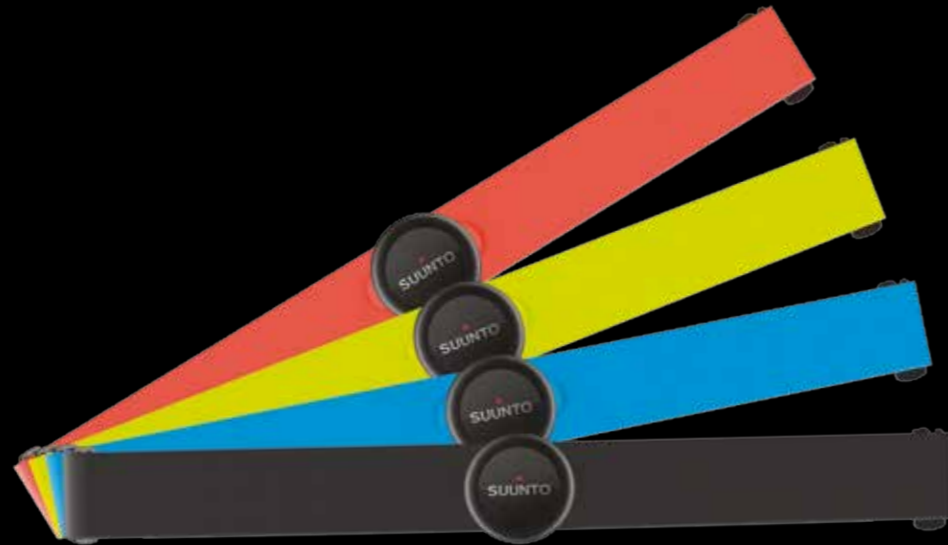

Size really matters. Whatever your sport, Suunto Smart Sensor – the smallest Bluetooth Smart compatible heart rate sensor on the market – measures your heart rate with great comfort and accuracy. While swimming, the sensor stores your heart rate data and when out of the water, the data is transferred wirelessly to your Ambit3 or Traverse watch or Suunto Movescount App. Pairing the sensor with the free Suunto Movescount App, you can also analyze, relive and share your moves to make every move count. The Suunto Smart Sensor comes with a redesigned heart rate belt, and can also be used on its own when attached to compatible sports apparel.