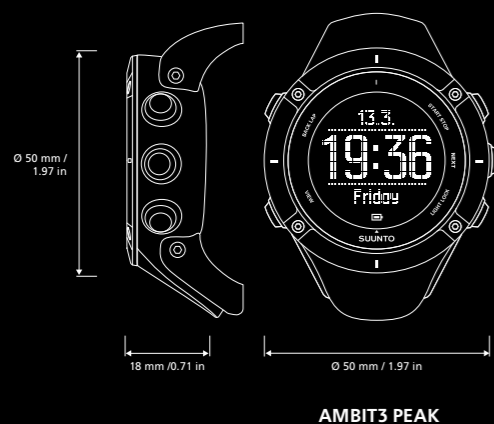

AMBIT3 PEAK	AMBIT3 VERTICAL	AMBIT3 SPORT	AMBIT3 RUN
WEIGHT	92g (Sapphire), 89g (Black)	74g	80g, 86g (Sapphire)	70g
MATERIALS	Reinforced polyamide case Steel bezel Sapphire crystal lens (Sapphire) Mineral crystal lens (Black) Silicone strap (Sapphire) Elastomer strap (Black)	Reinforced polyamide case Stainless steel bezel Mineral crystal lens Silicone strap	Reinforced polyamide case Steel bezel (Sapphire) Aluminium/polyamide bezel (Black, Blue, White, Coral) Mineral crystal lens (Black, Blue, White, Coral) Silicone strap (Sapphire, Blue, White, Coral) Elastomer strap (Black)	Reinforced polyamide case Mineral crystal lens Silicone strap (Lime, White) Elastomer strap (Black)
WATER RESISTANT	100 m / 328 ft / 10 bar *	100m / 328 ft / 10 bar *	50 m / 164 ft / 5 bar *	50 m / 164 ft / 5 bar*
POWER	30h battery with 5 sec-GPS accuracy (1 min-accuracy: 200h)	15h battery with 5 sec-GPS accuracy (1 min-accuracy: 100h)	15h battery with 5 sec-GPS accuracy (1 min-accuracy: 100h)	15h battery with 5 sec-GPS accuracy (1 min-accuracy: 100h)
SUPPORTED ACCESSORIES	Bluetooth Smart Speed Bluetooth Smart Cadence Bluetooth Smart Cycling Power	Bluetooth Smart Speed Pods Bluetooth Smart Cadence Bluetooth Smart Cycling Power	Bluetooth Smart Speed Pods Bluetooth Smart Cadence Bluetooth Smart Cycling Power	Bluetooth Smart Foot PODs
PACKAGE SIZE	125 x 87 x 92mm	125 x 87 x 92mm	125 x 87 x 92mm	125 x 87 x 92mm
PACKAGE INCLUDES	Suunto Ambit3 Peak Suunto Smart Sensor with HR belt (only in HR version) USB charging cable *AMBIT3 PEAK Water Resistance: Water resistance (100m / 10bar) – perfect for swimming and snorkeling. The meter value relates to an actual diving depth and is tested in the water pressure used in the course of the Suunto water resistance test.	Suunto Ambit3 Vertical Suunto Smart Sensor with HR belt (only in HR version) USB charging cable *AMBIT3 VERTICAL Water Resistance: Water resistance (100m / 10bar) – perfect for swimming and snorkeling. The meter value relates to an actual diving depth and is tested in the water pressure used in the course of the Suunto water resistance test.	Suunto Ambit3 Sport Suunto Smart Sensor with HR belt (only in HR version) USB charging cable *AMBIT3 SPORT Water Resistance: Water resistance (50m / 5bar) – perfect for swimming and snorkeling. The meter value relates to an actual diving depth and is tested in the water pressure used in the course of the Suunto water resistance test.	Suunto Ambit3 Run Suunto Smart Sensor with HR belt (only in HR version) USB charging cable *AMBIT3 RUN Water Resistance: Water resistance (50m / 5bar) – perfect for swimming and snorkeling. The meter value relates to an actual diving depth and is tested in the water pressure used in the course of the Suunto water resistance test.
LANGUAGES	EN, CS, DA, DE, ES, FI, FR, IT, JA, KO, NL, NO, PL, PT, RU, SV, ZH	EN, CS, DA, DE, ES, FI, FR, IT, JA, KO, NL, NO, PL, PT, RU, SV, ZH	EN, CS, DA, DE, ES, FI, FR, IT, JA, KO, NL, NO, PL, PT, RU, SV, ZH	EN, CS, DA, DE, ES, FI, FR, IT, JA, KO, NL, NO, PL, PT, RU, SV, ZH

SUUNTO MOVESCOUNT APP FEATURES

- _ Track your sports on your smartphone with speed, distance, route, calories
- _ View the map during your exercise
- _ Analyze your progress in detail in Movescount.com
- _ Take photos during your Move showing your current speed, distance, and more
- _ Create a Suunto Movie of your Move with 3D map, key metrics and photos
- _ Share your experience instantly to your social media networks
- _ Get accurate heart rate and calories with the Suunto Smart Sensor or other Bluetooth Smart compatible heart rate monitors

- _ Customize your Ambit3 on the go
- _ Plan interval workouts (from your smartphone) for Ambit3 watches
- _ You can change general settings offline (e.g. device language, tone settings, time format). Customizing sport modes requires an internet connection over Wi-Fi or cellular. Carrier data fees may apply on cellular connections.
- _ Compatible with iOS 7.1 and Android Lollipop or later devices. Pairing requires Bluetooth Smart. The Suunto Movescount App is available in English, Czech, Danish, German, Spanish, Finnish, French, Italian, Japanese, Korean, Dutch, Norwegian, Polish, Portuguese, Russian, Swedish and Chinese.