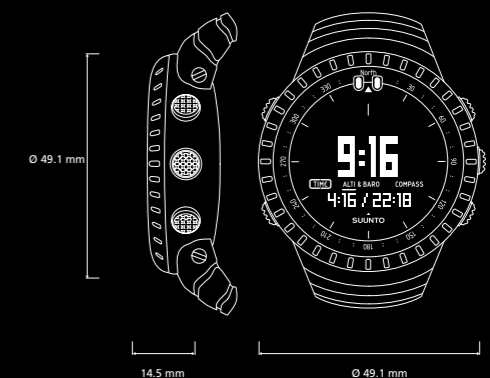

CORE CLASSIC