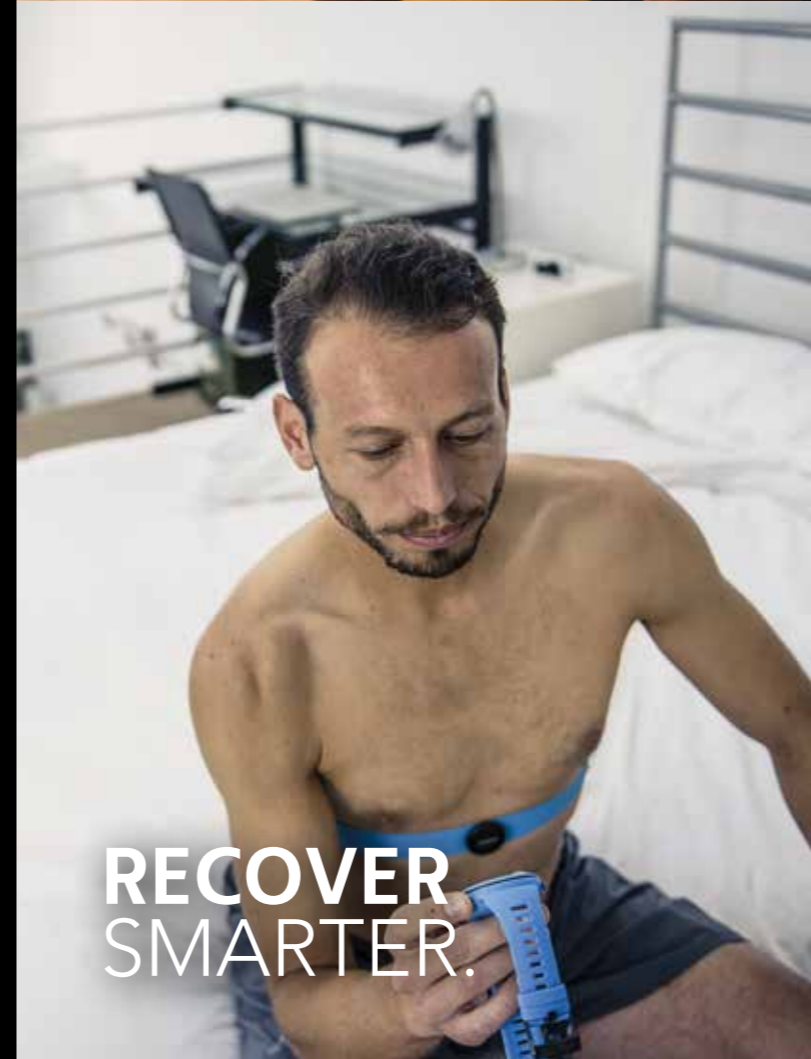

RECOVER SMARTER.