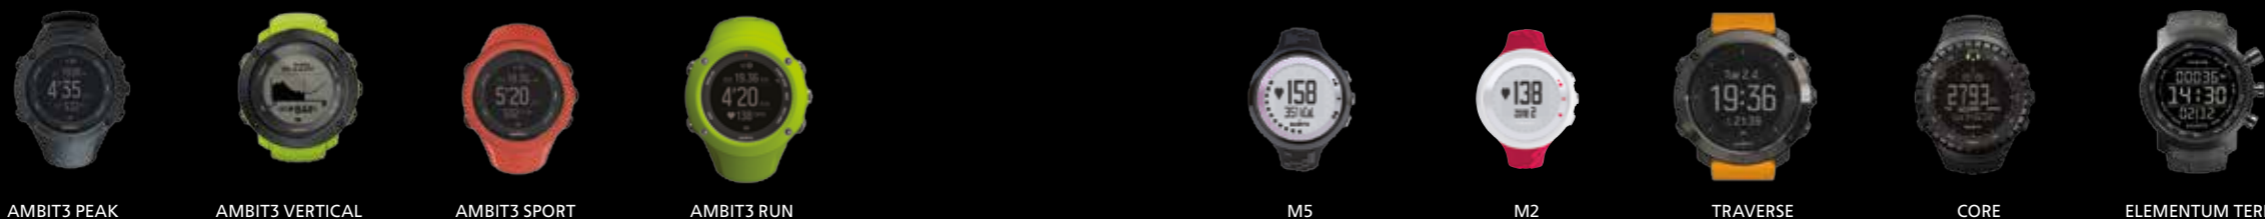

Features with ¹ are available in Movescount.com
Features with ² are available as Suunto Apps

	AMBIT3 PEAK	AMBIT3 VERTICAL	AMBIT3 SPORT	AMBIT3 RUN	M5	M2	TRAVERSE	CORE	ELEMENTUM TERRA	
OUTDOOR FUNCTIONS										OUTDOOR FUNCTIONS
SATELLITE SYSTEMS	GPS	GPS	GPS	GPS			GPS, GLONASS			SATELLITE SYSTEMS
GPS RECORDING RATE	Best, Good, OK	Best, Good, OK	Best, Good, OK	Best, Good, OK			Best, Good, OK			GPS RECORDING RATE
BATTERY LIFE (GPS ACTIVE)	20, 30, 200 h	10, 15, 100 h	10, 15, 100 h	10, 15, 100 h			10, 15, 100 h			BATTERY LIFE (GPS ACTIVE)
WAYPOINT AND VISUAL ROUTE NAVIGATION	•	•	•	•			•			WAYPOINT AND VISUAL ROUTE NAVIGATION
MAX. NR. OF POINTS OF INTEREST (POIS)	250	250	250	250			250			MAX. NR. OF POINTS OF INTEREST (POIS)
FIND BACK	•	•	•	•			•			FIND BACK
TRACK BACK	•	•	•	•			yes, incorporated with breadcrumb trail			TRACK BACK
TRACK LOGGING, VIEWING AND SHARING ¹	•	•	•	•			•			TRACK LOGGING, VIEWING AND SHARING ¹
ROUTE PLANNING ¹	•	•	•	•			•			ROUTE PLANNING ¹
ROUTE POINTS PER ROUTE / POIS IN WATCH	1000 / 250	1000 / 250	1000 / 250	1000 / 250			1000 / 250			ROUTE POINTS PER ROUTE / POIS IN WATCH
ALTIMETER										ALTIMETER
BAROMETRIC ALTITUDE	•	•	•	•			•	•	•	BAROMETRIC ALTITUDE
GPS ALTITUDE	•	•	•	•			•	•	•	GPS ALTITUDE
COMBINED GPS AND BAROMETRIC ALTITUDE (FusedAlti™)	•	•	•	•			•	•	•	COMBINED GPS AND BAROMETRIC ALTITUDE (FusedAlti™)
ALTITUDE GRAPH	•	•	•	•			•	•	•	ALTITUDE GRAPH
TOTAL ASCENT/DESCENT	air pressure based	air pressure based	GPS based	GPS based			air pressure based	air pressure based	air pressure based	TOTAL ASCENT/DESCENT
VERTICAL SPEED	air pressure based	air pressure based	GPS based	GPS based			air pressure based	air pressure based	air pressure based	VERTICAL SPEED
AUTOMATIC ALTI/BARO PROFILE	•	•	•	•			•	•	•	AUTOMATIC ALTI/BARO PROFILE
ALTITUDE DIFFERENCE	•²	•²	•²	•²			yes, in log summary, and real time as an app	•	•	ALTITUDE DIFFERENCE
SPECIFICATIONS: LOG RECORDING RATE	1, 10 s	1, 10 s	1, 10 s	1, 10 s			1, 10 s	1, 5, 10, 30, 60 s	1, 5, 10 s	SPECIFICATIONS: LOG RECORDING RATE
SPECIFICATIONS: RESOLUTION	1 m	1 m	1 m	1 m			1 m	1 m	1 m	SPECIFICATIONS: RESOLUTION
SPECIFICATIONS: RANGE	-500 - 9999 m	-500 - 9999 m	-500 - 9999 m	-500 - 9999 m			-500 - 9000 m	-500 - 9000 m	-500 - 9000 m	SPECIFICATIONS: RANGE
WEATHER										WEATHER
SEA LEVEL PRESSURE	•	•	•	•			•	•	•	SEA LEVEL PRESSURE
SEA LEVEL PRESSURE GRAPH	•	•	•	•			•	•	•	SEA LEVEL PRESSURE GRAPH
WEATHER TREND INDICATOR	•	•	•	•			•	•	•	WEATHER TREND INDICATOR
TEMPERATURE	•	•	•	•			•	•	•	TEMPERATURE
TEMPERATURE DISPLAY RANGE	-20° C to +60° C / -4° F to +140° F	-20° C to +60° C / -4° F to +140° F	-20° C to +60° C / -4° F to +140° F	-20° C to +60° C / -4° F to +140° F			-20° C to +60° C / -4° F to +140° F	-20° C to +60° C / -4° F to +140° F	-20° C to +60° C / -4° F to +140° F	TEMPERATURE DISPLAY RANGE
SUNRISE/SUNSET TIMES	•	•	•	•			•	•	•	SUNRISE/SUNSET TIMES
AUTOMATIC ALTI/BARO PROFILE	•	•	•	•			•	•	•	AUTOMATIC ALTI/BARO PROFILE
STORM ALARM	•	•	•	•			•	•	•	STORM ALARM
TIDE INFORMATION	•²	•²	•²	•²			•²	•²	•²	TIDE INFORMATION
SPECIFICATIONS: PRESSURE RESOLUTION	1 hPa / 0.03 inHg	1 hPa / 0.03 inHg	1 hPa / 0.03 inHg	1 hPa / 0.03 inHg			1hPa/0.03 inHg	1 hPa / 0.03 inHg	1hPa/0.03 inHg	SPECIFICATIONS: PRESSURE RESOLUTION
SPECIFICATIONS: TEMPERATURE RESOLUTION	1°	1°	1°	1°			1°	1°	1°	SPECIFICATIONS: TEMPERATURE RESOLUTION
SPECIFICATIONS: MAX WEATHER RECORDING LENGTH	past 26 hours	past 26 hours	past 26 hours	past 26 hours			last 6 hours	7 days	last 6 hours	SPECIFICATIONS: MAX WEATHER RECORDING LENGTH
COMPASS										COMPASS
DIGITAL COMPASS	•	•	•	•			•	•	•	DIGITAL COMPASS
TILT COMPENSATION	•	•	•	•			•	•	up to 45°	TILT COMPENSATION
DECLINATION CORRECTION	•	•	•	•			•	•	•	DECLINATION CORRECTION
DIRECTION SCALE	degrees / mils north indicator	degrees / mils north indicator	degrees / mils north indicator	degrees / mils north indicator			degrees / mils north indicator	degrees north indicator	degrees north indicator	DIRECTION SCALE
NEEDLE	•	•	•	•			•	•	•	NEEDLE
GLOBALLY BALANCED BEARING LOCK WITH ORIENTING INDICATOR	•	•	•	•			•	•	•	GLOBALLY BALANCED BEARING LOCK WITH ORIENTING INDICATOR
COMPASS ACCURACY	5°	5°	5°	5°			5°	5°	5°	COMPASS ACCURACY
COMPASS RESOLUTION	1°	1°	1°	1°			1°	1°	1°	COMPASS RESOLUTION
CLINOMETER	•	•	•	•			•	•	•	CLINOMETER
DIVING FUNCTIONS										DIVING FUNCTIONS
MAXIMUM OPERATING DEPTH (EN 13319)								10 m		MAXIMUM OPERATING DEPTH (EN 13319)
FREEDIVING										FREEDIVING
DIVE TIME										DIVE TIME
SURFACE TIME										SURFACE TIME