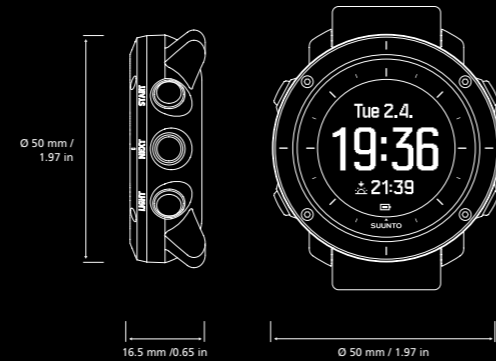

PRODUCT SPECIFICATIONS

SUUNTO TRAVERSE

	TRAVERSE
WEIGHT	80g / 2.82 oz
MATERIALS	Stainless Steel bezel Mineral crystal lens Composite case Silicone strap
WATER RESISTANT	100 m / 328 ft
POWER	rechargeable lithium-ion
SUPPORTED ACCESSORIES	Strap kits Suunto smart sensor charger and power cable
PACKAGE SIZE	125 x 87 x 92mm
PACKAGE INCLUDES	Suunto Traverse USB cable, quick guide and warranty leaflet
LANGUAGES	EN, CS, DA, DE, ES, FI, FR, IT, JA, KO, NL, NO, PL, PT, RU, SV, ZH

TRAVERSE