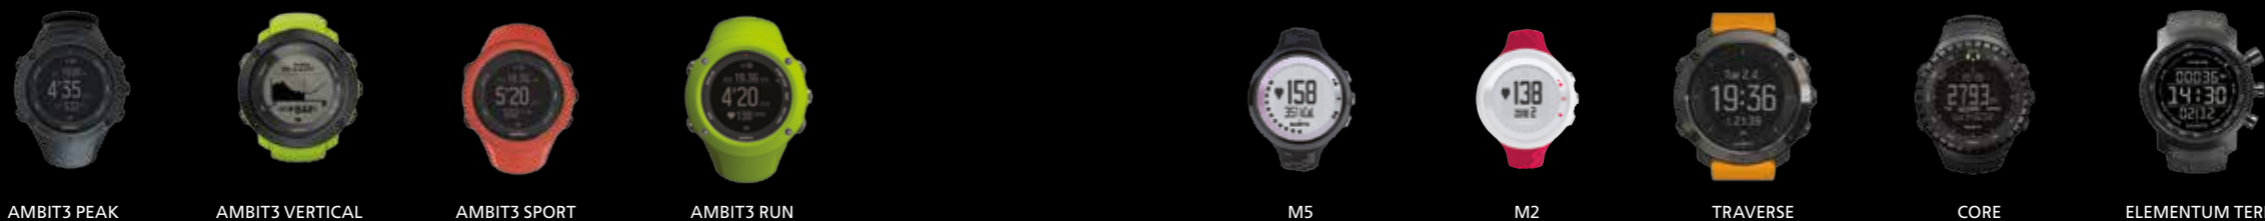

Features with ¹ are available in Movescount.com
Features with ² are available as Suunto Apps

	AMBIT3 PEAK	AMBIT3 VERTICAL	AMBIT3 SPORT	AMBIT3 RUN	M5	M2	TRAVERSE	CORE	ELEMENTUM TERRA
MULTISPORT									
CHANGE SPORT MODE DURING EXERCISE	•	•	•						
PRECONFIGURED MULTISPORT MODES	•	•	•						
MULTISPORT EXERCISE SUMMARY	•	•	•						
POST-ANALYSIS OF MULTISPORT EXERCISE BY SPORT ¹	•	•	•						
RUNNING									
RUNNING PACE	•	•	•	•	speed, with Suunto Foot POD Mini		•		
SUUNTO FUSEDSPED™	•	•	•	•			•		
AVERAGE PACE IN REAL TIME	•	•	•	•			•		
RUNNING PERFORMANCE (FIRSTBEAT™)	•	•	•	•					
RUNNING CADENCE	•	•	•	•					
FOOT POD CALIBRATION	manual or GPS	manual or GPS	manual or GPS	manual or GPS					
AVERAGE STRIDE LENGTH	•²	•²	•²	•²					
RUNNING EFFICIENCY	•²	•²	•²	•²					
GHOST RUNNER	•²	•²	•²	•²					
MARATHON END-TIME ESTIMATOR	•²	•²	•²	•²					
LAP COMPARISONS BY KILOMETER/MILE ¹	•	•	•	•			•		
CYCLING									
CYCLING SPEED	•	•	•	based on GPS	with Suunto GPS Track POD		based on GPS		
AVERAGE SPEED IN REAL TIME	•	•	•	based on GPS			based on GPS		
MULTIPLE BIKE POD SUPPORT	•	•	•						
HILL INCLINE IN REAL TIME	•²	•²	•²						
AERODYNAMIC DRAG IN REAL TIME (WITH POWER SENSOR)	•²	•²	•²						
BIKE POWER (W), AVERAGE AND MAXIMUM (WITH ANT+ POWER SENSOR)	Bluetooth Smart	Bluetooth Smart	Bluetooth Smart						
BIKE POWER 3S, 10S, 30S (WITH POWER SENSOR)	•	•	•						
BIKE LAP AND LAP MAXIMUM POWER (WITH POWER SENSOR)	•	•	•						
POWER DISTRIBUTION & GRAPHS ¹ (WITH POWER SENSOR)	•	•	•						
PEAK POWER CURVE FOR PEAK POWER OUTPUTS ¹ (WITH POWER SENSOR)	•	•	•						
NORMALIZED POWER (TRAINING PEAKS™)	•²	•²	•²						
SWIMMING									
POOL SWIM PACE AND DISTANCE	•	•	•						
OPENWATER SWIM PACE AND DISTANCE	•	•	•	•					
SWIMMING TIME BY POOL LENGTH, LAP, TOTAL	•	•	•						
SWIMMING STROKE RATE, COUNT AND TYPE	•	•	•						
SWIM STYLES DETECTION WITH PERSONAL STYLE TEACHING	•	•	•						
STROKE EFFICIENCY (SWOLF)	•	•	•						
AUTOMATIC INTERVALS	•	•	•						
DYNAMIC LAP TABLE WITH STROKE, PACE AND DURATION ¹	•	•	•