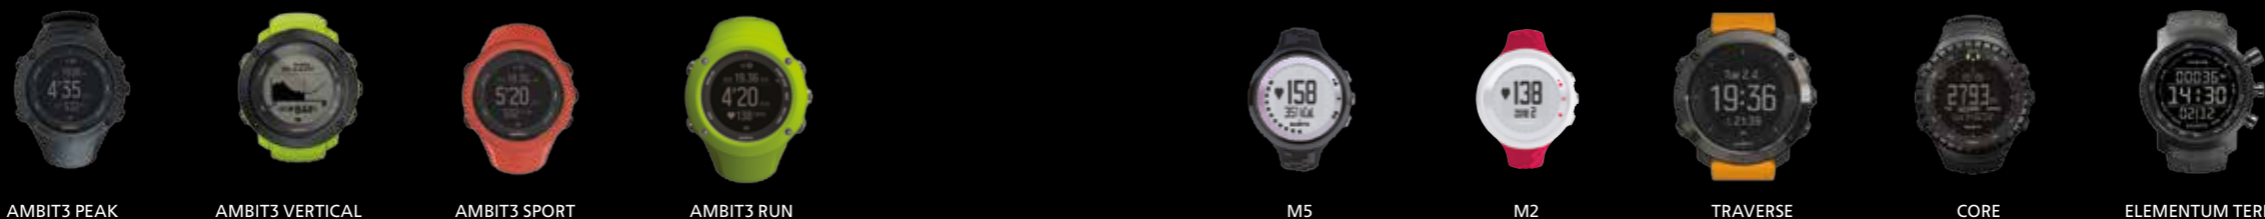

Features with ¹ are available in Movescount.com
Features with ² are available as Suunto Apps

TRAINING/SPORTS FUNCTIONS
SPEED AND DISTANCE

GPS SPEED AND DISTANCE	Integrated	Integrated	Integrated	Integrated
FOOT POD SUPPORT	Bluetooth Smart	Bluetooth Smart	Bluetooth Smart	Bluetooth Smart
SUUNTO GPS TRACK POD SPEED AND DISTANCE				
BLUETOOTH SMART SPEED AND DISTANCE POD SUPPORT	•	•	•	•
DISTANCE BASED AUTOLAPS	•	•	•	•
LOG RECORDING RATE	1, 10 s	1, 10 s	1, 10 s	1, 10 s

TRAINING/SPORTS FUNCTIONS
SPEED AND DISTANCE

GPS SPEED AND DISTANCE	with Suunto GPS Track POD	Integrated
FOOT POD SUPPORT	•	•
SUUNTO GPS TRACK POD SPEED AND DISTANCE	•	•
BLUETOOTH SMART SPEED AND DISTANCE POD SUPPORT	•	•
DISTANCE BASED AUTOLAPS	•	•
LOG RECORDING RATE	1, 10 s	1, 10 s

HEART RATE

RR INTERVAL	•	•	•	•
HEART RATE IN BEATS PER MINUTE	•	•	•	•
HEART RATE IN % OF MAX HR	•	•	•	•
RECORDS HEART RATE IN SWIMMING	yes, with Suunto Smart Sensor	yes, with Suunto Smart Sensor	yes, with Suunto Smart Sensor	yes, with Suunto Smart Sensor
REAL-TIME AVERAGE AND MAX HEART RATE	•	•	•	•
HEART RATE LIMITS	•	•	•	•
HEART RATE ZONES ¹	•	•	•	•
EPOC & VO2 MAX VALUES ¹	•	•	•	•
HEART RATE GRAPH IN REAL TIME	•	•	•	•
CALORIES	•	•	•	•
PEAK TRAINING EFFECT	•	•	•	•
RECOVERY TIME	•	•	•	•
REAL TIME EPOC	•²	•²	•²	•²
LOG RECORDING RATE	1, 10 s	1, 10 s	1, 10 s	1, 10 s

HEART RATE

RR INTERVAL	•	•
HEART RATE IN BEATS PER MINUTE	•	•
HEART RATE IN % OF MAX HR	•	•
RECORDS HEART RATE IN SWIMMING	yes, with Suunto Smart Sensor	•
REAL-TIME AVERAGE AND MAX HEART RATE	•	•
HEART RATE LIMITS	•	•
HEART RATE ZONES ¹	in watch	•
EPOC & VO2 MAX VALUES ¹	•	•
HEART RATE GRAPH IN REAL TIME	•	•
CALORIES	•	•
PEAK TRAINING EFFECT	•	•
RECOVERY TIME	•	•
REAL TIME EPOC	•	•
LOG RECORDING RATE	10 s	10 s

TRAINING, PLANNING & ANALYSIS

CHRONO	•	•	•	•
LAPS	> 1000	> 1000	> 1000	> 1000
AUTOPAUSE	•	•	•	•
AUTOSCROLLING OF EXERCISE DISPLAYS	•	•	•	•
MEMORY LEFT INDICATOR	•	•	•	•
SPEED AND HEART RATE-BASED GUIDANCE DURING EXERCISE	•	•	•	•
INTERVAL TIMERS	•	•	•	•
ADVANCED INTERVAL TIMERS	•²	•²	•²	•²
PERSONALIZED WORKOUT GUIDANCE	•²	•²	•²	•²
FITNESS TEST	•²	•²	•²	•²
ACTIVITY BASED RECOVERY TIME	•	•	•	•
SLEEP RECOVERY TEST (FIRSTBEAT™)	•	•	•	•
QUICK RECOVERY TEST (FIRSTBEAT™)	•	•	•	•
ACTIVITY MONITORING	•	•	•	•
PRECONFIGURED ADAPTIVE TRAINING PLAN IN WATCH	•	•	•	•
TRAINING PLANS DOWNLOADABLE FROM MOVESCOUNT	•	•	•	•
LOG SUMMARY ON THE WATCH WITH LAP DETAILS	•	•	•	•
CUSTOMIZEABLE SPORT MODES AND DISPLAYS	10 modes / 8 displays per mode	10 modes / 8 displays per mode	10 modes / 8 displays per mode	10 modes / 8 displays per mode
TRAINING ANALYSIS ¹	•	•	•	•
TRAINING LOGBOOK WITH STORY AND IMAGE SUPPORT ¹	•	•	•	•
GPS TRACK ANALYSIS ¹	•	•	•	•

TRAINING, PLANNING & ANALYSIS