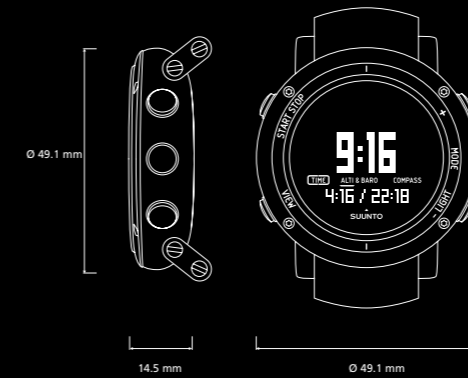

PRODUCT SPECIFICATIONS

SUUNTO TRAVERSE

	TRAVERSE
WEIGHT	80g / 2.82 oz
MATERIALS	Stainless Steel bezel Mineral crystal lens Composite case Silicone strap
WATER RESISTANT	100 m / 328 ft
POWER	rechargeable lithium-ion
SUPPORTED ACCESSORIES	Strap kits Suunto smart sensor charger and power cable
PACKAGE SIZE	125 x 87 x 92mm
PACKAGE INCLUDES	Suunto Traverse USB cable, quick guide and warranty leaflet
LANGUAGES	EN, CS, DA, DE, ES, FI, FR, IT, JA, KO, NL, NO, PL, PT, RU, SV, ZH

SUUNTO CORE

	CORE PREMIUM	CORE CLASSIC	CORE CRUSH
WEIGHT	79 g / 117g (Brushed Steel)	64g / 79g (Ultimate Black)	83 g
MATERIALS	Aluminium case (Steel case / Brushed Steel), silicone strap with aluminium lugs, fixed aluminium bezel (Steel bezel / Brushed Steel) and mineral crystal glass (Sapphire glass / Brushed Steel)	Composite case, elastomer strap, rotating aluminium bezel, fixed steel bezel (Ultimate Black) and mineral crystal glass	Composite case, silicone strap with aluminium lugs, coated steel top ring with ink filling and mineral crystal glass
WATER RESISTANCE	30 m / 100 ft	30 m / 100 ft	30 m / 100 ft
POWER	User-replaceable battery	User-replaceable battery	User-replaceable battery
ACCESSORIES AVAILABLE	Strap and battery kits, bike adapter	Strap and battery kits, bike adapter	Strap and battery kits, bike adapter
PACKAGE SIZE	127 x 87 x 90 mm	127 x 87 x 90 mm	127 x 87 x 90 mm
PACKAGE INCLUDES	Core and Quick guide	Core and Quick guide	Core and Quick guide

SUUNTO ELEMENTUM TERRA