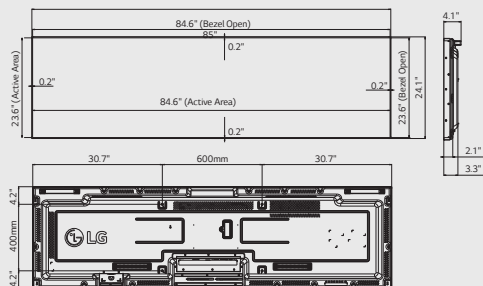

#### Lateral Tiling with Daisy Chain

This product supports side-by-side tiling for 1x4 or 4x1 installations (landscape or portrait orientation) and up to a 4x4 installation with a daisy chain configuration.

## Dimensions

88" (87.80 diagonal)

84.97 x 24.06 x 4.09 in / 75.40 lbs