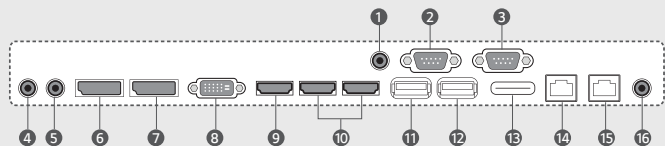

## Connectivity

- 1 IR & LIGHT SENSOR
- 2 RS-232C In
- 3 RS-232C Out
- 4 AUDIO In
- 5 AUDIO Out
- 6 DP Out
- 7 DP In
- 8 DVI-D In
- 9 HDMI 1.4
- 10 HDMI 2.0
- 11 USB 2.0
- 12 USB 3.0
- 13 SD Card
- 14 LAN In
- 15 LAN Out
- 16 Pixel Sensor