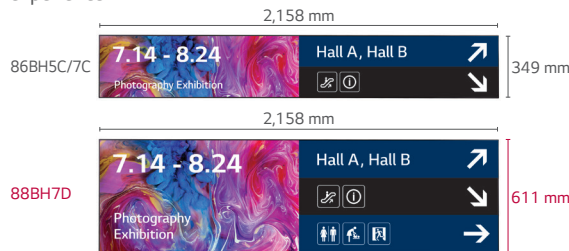

Key Features

New Design Configuration

Ultra HD Resolution (3,840 x 1,080)

The large Ultra HD screen delivers an immersive viewing experience.