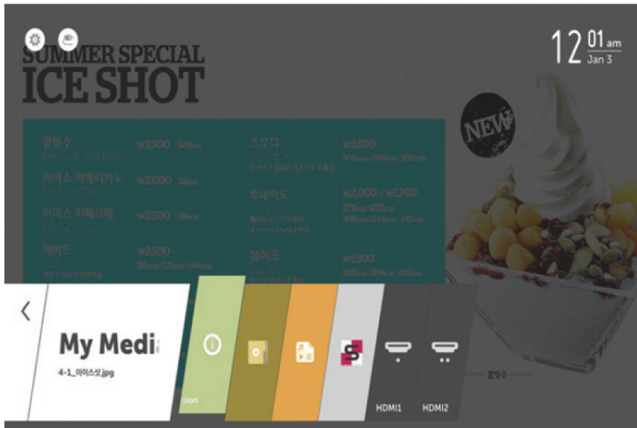

Smart Platform

webOS 3.0

The webOS 3.0 platform provides powerful and convenient creation tools, including app development materials.

Quick Link (+)

Smart Platform

Group Manager

Content can be created, distributed and controlled by a signage without a dedicated PC or server.