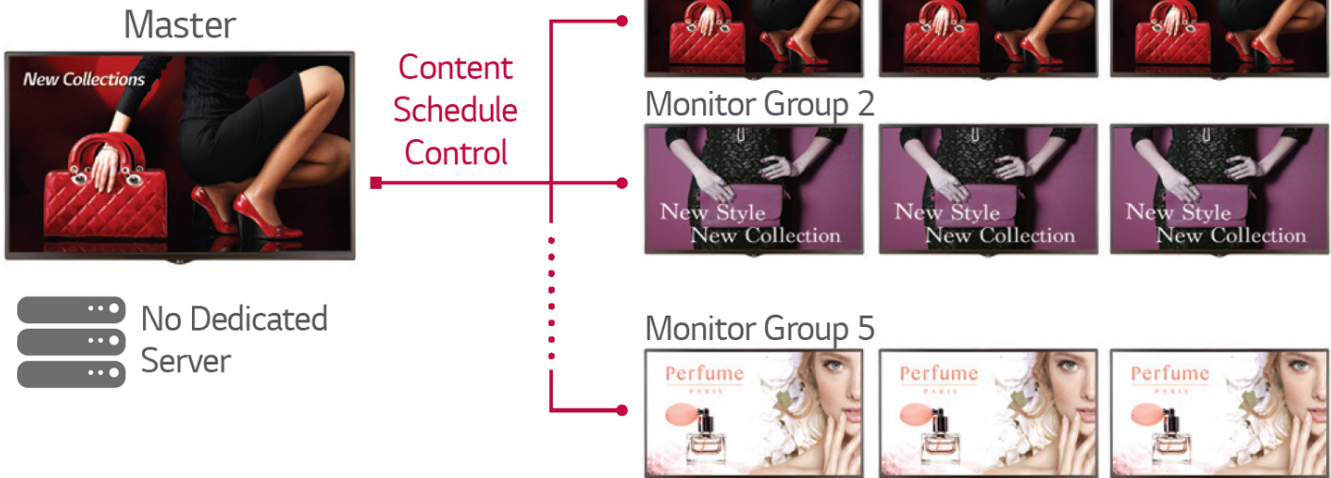

Quick Link (+)

Smart Platform

Group Manager

Content can be created, distributed and controlled by a signage without a dedicated PC or server.

Smart Platform

PBP (Picture-By-Picture) / PIP (Picture-In-Picture)