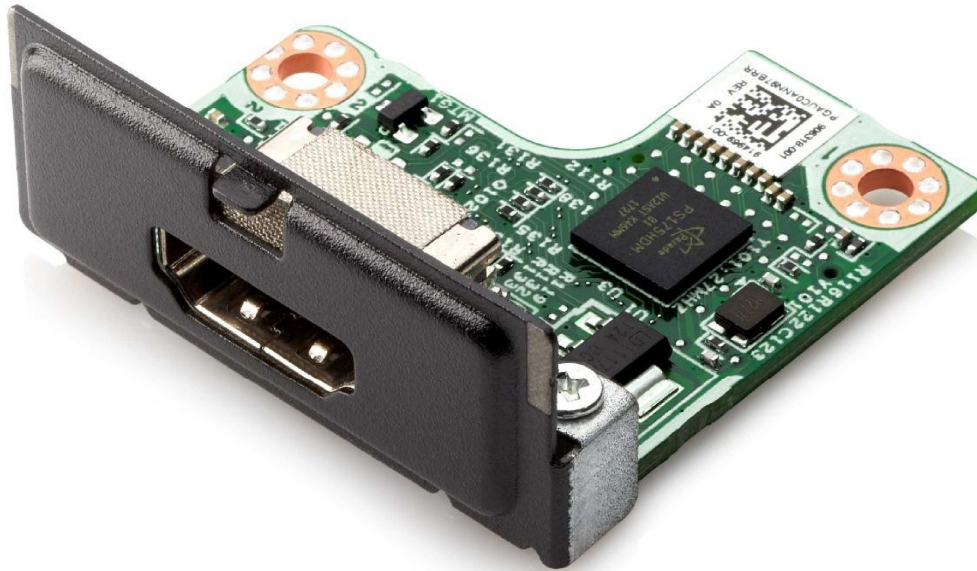

Technical specifications

HP HDMI Port Flex IO (400/600/800)

Part Number

3TK74AA

Introduction

Maximize the life of your PC as your business needs change with the flexible display connectivity of the HP HDMI Port Flex IO (400/600/800).

Key Benefits

- Add an extra flexible HDMI IO to your DM and Tower
- Interchangeable with other modules
- Supports HDMI 2.0a w/HDR + HDCP 2.2

NOTE: Not all products available in all regions