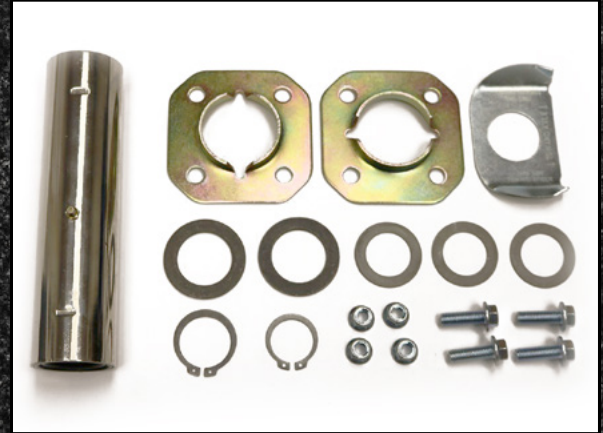

• High quality hardware kit included

• FMVSS 121 tested and approved

Reliable Brake Chambers

- Built with quality materials for effective performance
- Corrosion protection for longer service life
- Competitive prices for more savings

APPLICATIONS

Wisdom Part #	Description
3030SBW	Complete spring brake standard stroke (bulk crated)
3030SBLSW	Complete spring brake long stroke (bulk crated)
3030PBKW	Piggyback kit standard stroke (boxed)
3030PBKLSW	Piggyback kit long stroke (boxed)

Dependable Cam Tube Repair Kit

- Encloses, protects and extends camshaft life
- Fits the most popular trailer suspensions with drum brakes
- Complete kit includes all components needed for one wheel

CROSS REFERENCE