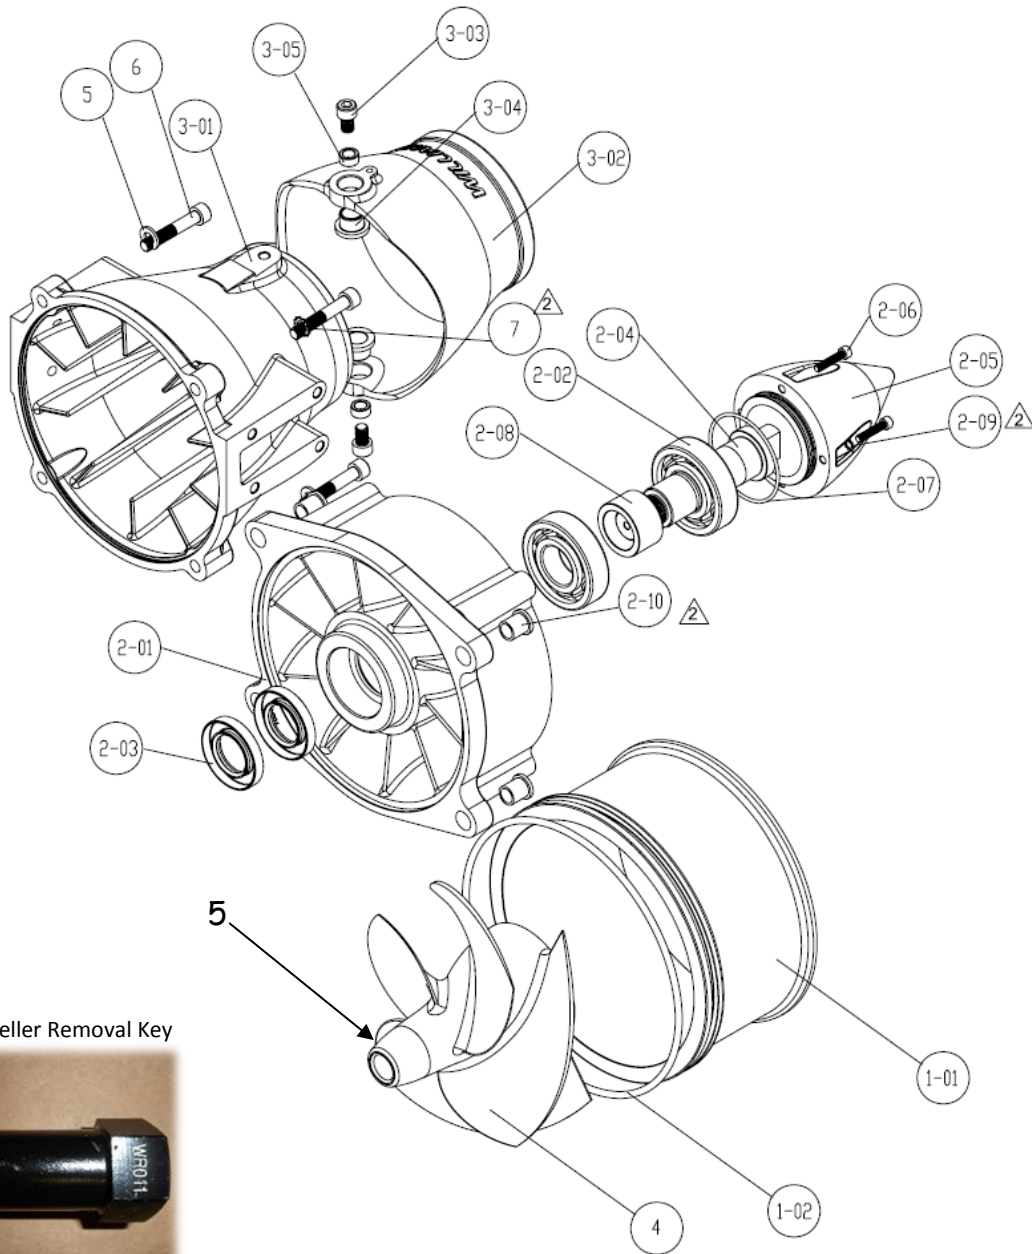

ITEM	Williams P/N	Description
1-02	02-0456	O Ring P/N 1-02 P/No 85070054
2-03	02-0451 x 2	SW220 Pump Seal ref 85060012
2-10	02-0108 x 2	Bushing plastic trim SDNZ140-03-01
2-07	02-0128	O Ring 2 x 76 ref 85070046
2-02	02-0276	SW220 Bearing 6307C3TPI
2-04	02-0727	SW220 Impeller Shaft ref 2689992220002
3-04	02-0110 x 2	SW220 Plastic Bush (Acetal) 2689994220003
3-05	01-0320 x 2	DJ Reverse Bucket Bushes WPT-505-reverse gate bushes
5	02-0243	SW220 Nose Seal 84018900
WR011	99-0160	Impeller Wrench Key (WR011)