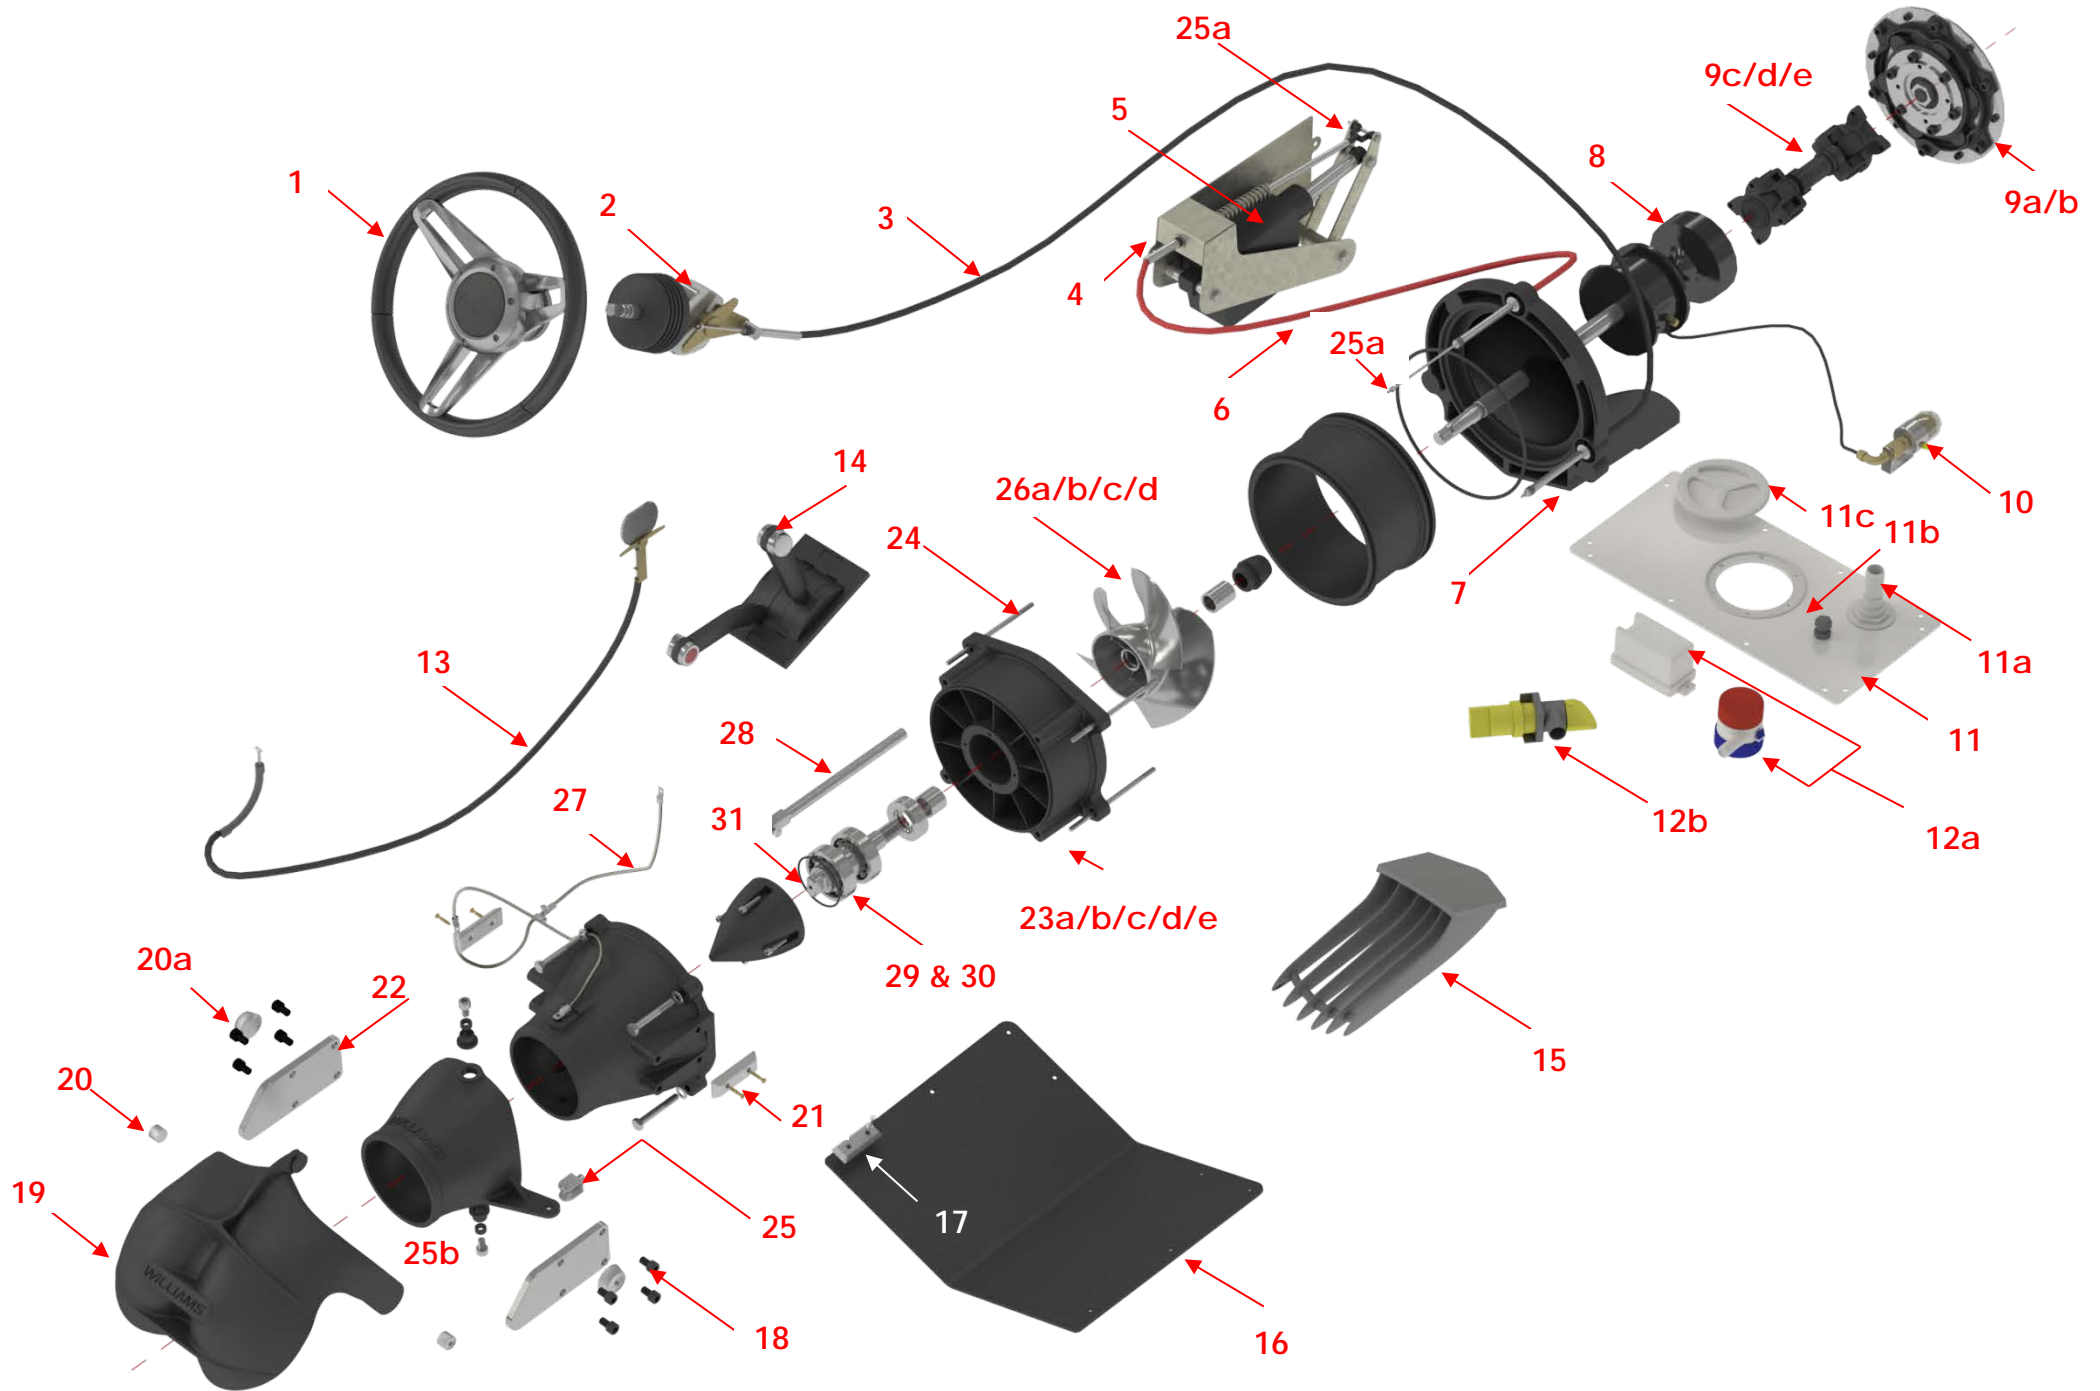

Item	Part Reference	Description
1	01-1680	Steering Wheel BERRA
2	07-0165	Tilt steering control unit
3	03-0205	Steering cable (12ft) - 445/505
-	03-0225	Steering cable (14ft) - 565/625
4	01-0262	Reverse Actuator Bracket - rev14 (all models)
-	07-0160	Reverse actuator spring
5	06-0385	Servo reverse/ linear actuator
-	05-0215	6mm Drop nose securing pin
6	03-0476	Reverse cable (2.0m) - 445/505
-	03-0200	Reverse cable (2.58m) - 565-625
7	01-0631	Pump mounting plate/shoe - (all models)
8	07-0180	Tail-shaft/coupler assembly
9a	07-0255	Rotational damper - 445/505
9b	07-0250	Rotational damper - 565/625
9c	07-0252	Universal Joint 350mm - 445/505
9d	07-0251	Universal Joint 640mm - 565
9e	07-0475	Universal Joint 620mm - 625
10	04-0080	Auto greaser (all models)
11	01-0662	Footwell sump lid - 565/625
11a	04-0006	Bilge straight fitting
11b	03-0035	Cable gland
11c	01-0373	Sump Hatch
12a	06-0252	Sump Pump - Rule with Float Switch (565/625 Only)
12b	07-0200	Bilge pump - Whale 650
13	03-0207	Throttle cable - 445/505
14	07-0426	Dual Throttle Control - 445/505
14	07-0425	Dual Throttle Control - 565/625
15	07-0195	Intake grate (all models)
16	01-0630	Ride plate (all models)
17 & 21	07-0430	Aluminum Rectangular Anode x3
18	20-0203	M10 x 20 Cap screw
19	01-0301	Reverse bucket (all models)
20	07-0005	Zinc anode - small x 2
20a	07-0007	Zinc anode - large x 2
22	01-0263	Reverse bucket mounting brackets 2016 (all models)
23a	07-0285	445 Pump inc impeller & nozzle - SW220 - 0 deg
23b	07-0155	505 Pump inc Impeller & nozzle - SW220 - 3 deg
23c	07-0286	565 Pump inc Impeller & nozzle - SW220 - 3 deg
23d	07-0286	625 Pump inc Impeller & nozzle - SW220 - 3 deg - 180hp
23e	07-0271	625 SW220D 260hp Impeller
24	07-0181	Pump stud
25a	07-0012	Jet nozzle clevis kit
25	07-0220	Female Rod-end
25b	20-0203	Reverse Bucket Mounting Bolt - M10 x 20 Skt Cap x 2
-	02-0110	Reverse Bucket Nylon Bush x 2
-	01-0320	Reverse Bucket Steel Bush x 2
26a	07-0157	445/505 Impeller - 18/25
26b	07-0270	565 Impeller - 12/21
26c	07-0270	625 Impeller - 12/21 - 180hp
26d	07-0271	625 Impeller - 20/29 - 260hp
27	03-0477	DJ Pump earthling kit
28	01-1678	Reverse Cable Doubler
29	02-0276	Pump Bearing x 2
30	02-0451	Lip seals x 2
31	02-0128	O Ring 2 x 76 ref 85070046