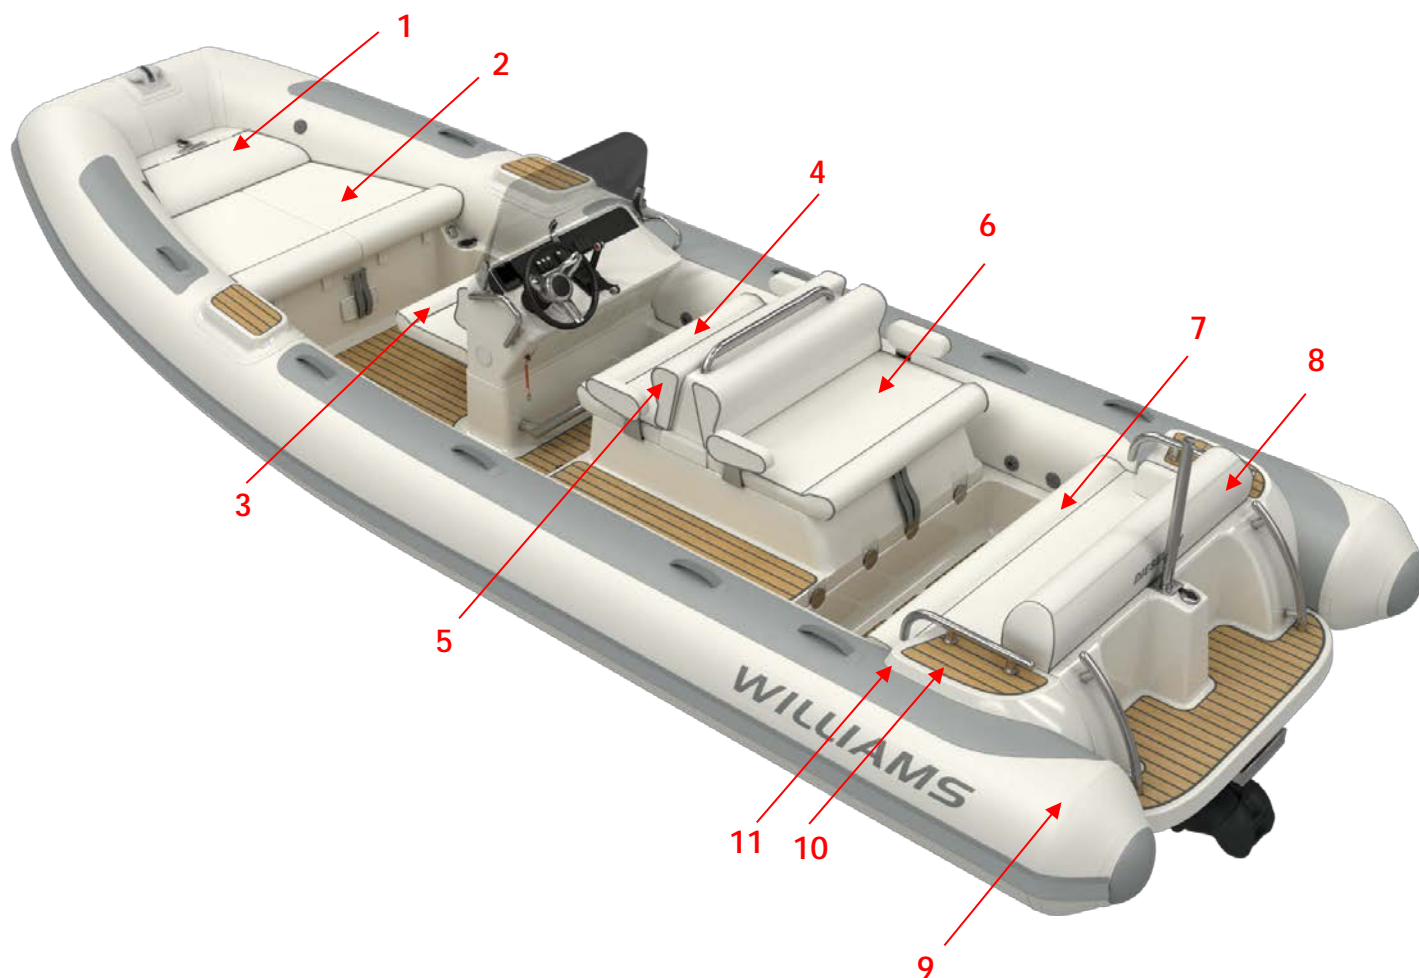

Position	Part reference	Description
1	02-0283-2016	Bow Cushion Raised - Dieseljet 625
2	02-0288-2016	Bow Cushion - 625 Dieseljet
3	02-0325-2016	Forward Helm Console Cushion – 625 Dieseljet
4	02-0293-2016	Driver's seat Cushion - 625 Dieseljet
5	02-0298-2016	Driver's Back rest - 625 Dieseljet (2 off)
6	02-0303-2016	Central aft Cushion – 625 Dieseljet
7	02-0308-2016	Rear seat Cushion – 625 Dieseljet
8	02-0313-2016	Rear back rest – 625 Dieseljet
-	01-1100-2016	Upholstery set 625 Dieseljet (white)
9	01-1110-00-2016	Inflatable Hypalon tube – 625 Dieseljet (white/grey)
10	01-1120	Fibreglass pod – 625 Dieseljet
11	03-0282	Pod Trim T/Fast WHITE with plastic insert. (All Models)
-	01-1105-2016	Teak – 625DJ Set