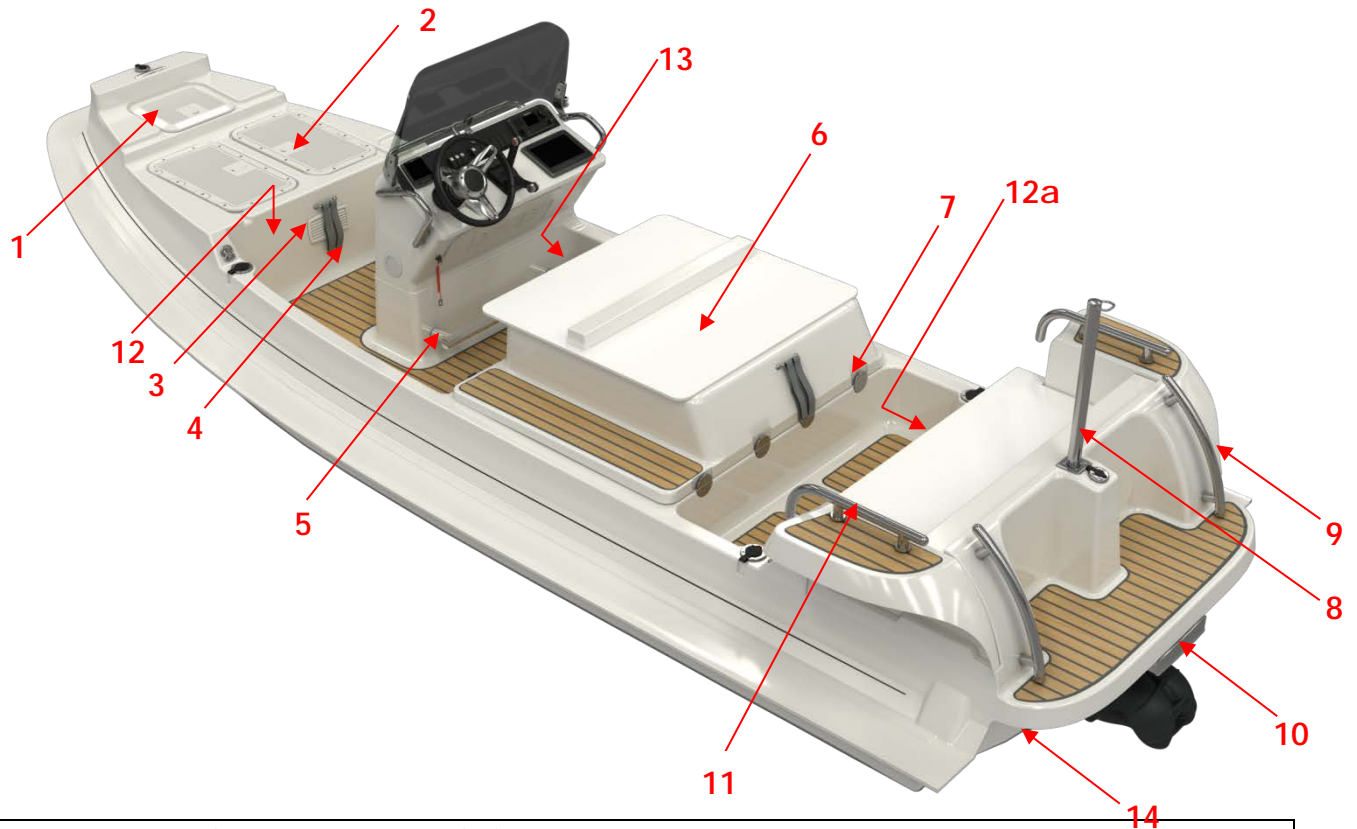

Position	Part reference	Description
1	01-0730	Anchor storage hatch
1*	01-0680	Dieseljet Anchor Locker Bag rev 4
2	01-0375	Forward storage hatch
2*	01-0681	Dieseljet Stowage Bag rev 4
3	04-0206	Rectangle Air Vent with blanking plugs 505/565/625
4	01-0072	Wrist strap grey
-	01-0930	Webbing Bridge stainless steel (all models)
-	05-0196	Lifting points (all models)
5	01-1584	Footrest – 445/505
-	01-0666	Footrest – 565/625
6	01-1664	Star board seat base set – 445/505 - 2016
-	01-1666	Star board seat base set – 565/625 - 2016
7	05-0150	Engine Hatch hinge (all models)
8	01-1539-2017	Ski Pole (All models)
-	07-0470	Ski Tow Cap (Black EPDM) rev 1
-	03-0204	Ski Pole Retaining Straps (Vetus)
-	05-0305	SJ Ski Pole Clip 37/40mm ref 34.358.38
9	01-0661	Rear Grab Handle stainless steel – (all models)
10	99-0120	Bathing Ladder (all models)
11	01-1650	Pod Handle 2016 (all models)
12	99-0462	Fusion 6" Speaker (all models) per pair (option)
12a	99-0462	Fusion 6" Speaker (505/565/625) per pair (option)
13	99-0473	Fusion 4" Speaker (pair) MS-FR402 (445 Only)(option)
-	99-0902	Music BB300 Black Box Uni Dock NRX300 Remote Control (Without Axiom MFD) (option)
-	99-0901	Music BB300 Black Box Uni Dock 010-01290-10 (With Axiom MFD) (option)
-	06-0336	Deck Light White 13.419.10.E01(option)
-	06-0655	Dieseljet Accessory Harness (2016) For use with 06-0336 (option)
14	06-0270	Surface Mount LED Underwater Light SMX52 60-0195 & 60-0196 (Pair) (option)