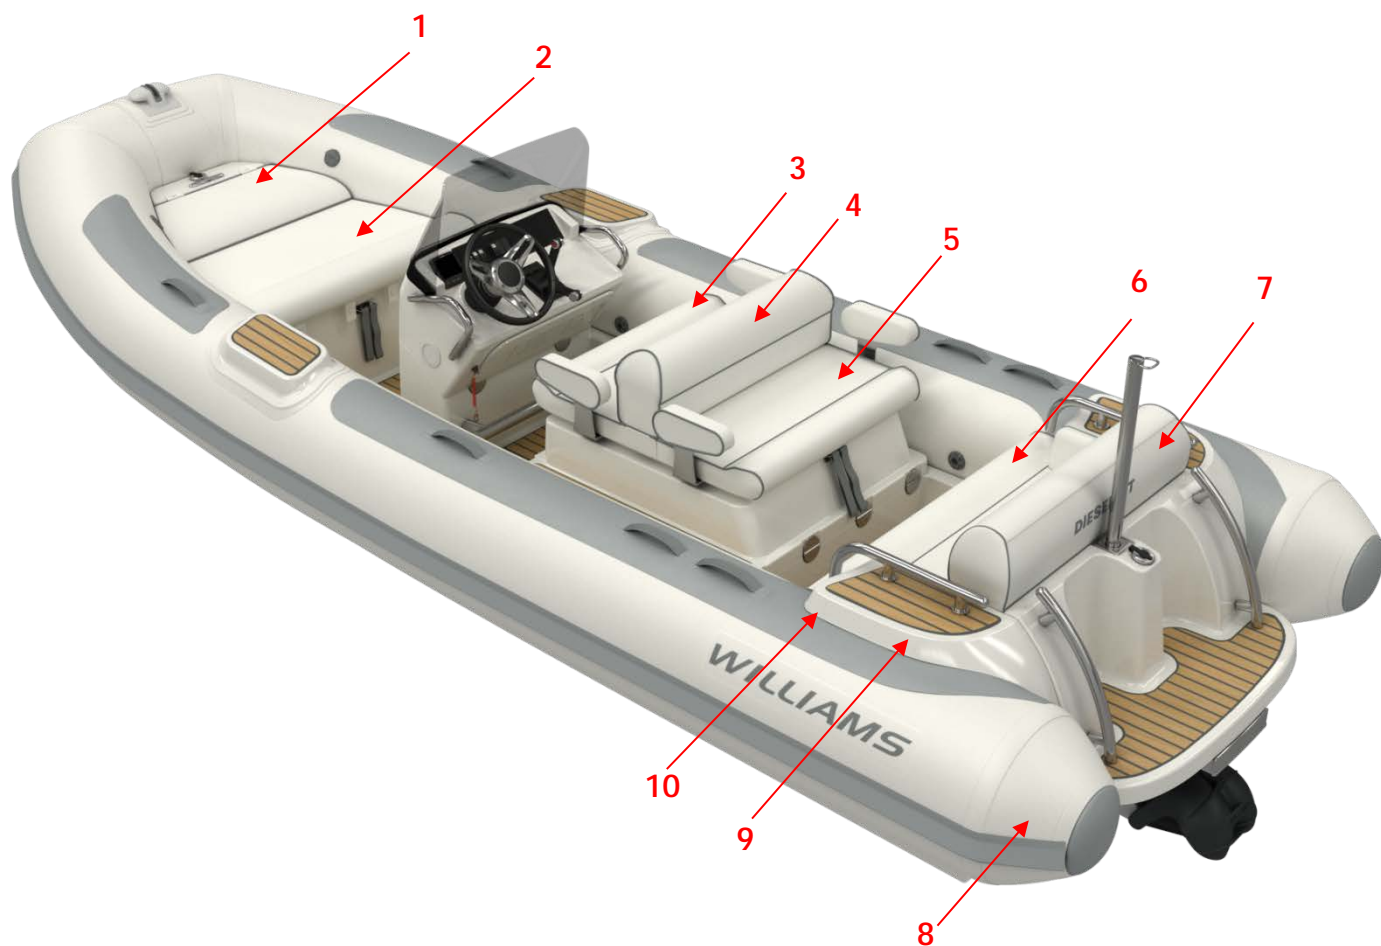

WILLIAMS

J E T T E N D E R S

DIESELJET

2018 MY Parts Catalogue

Issue Rev01	
Page 2	Dieseljet 445 exterior
Page 3	Dieseljet 505 exterior
Page 4	Dieseljet 565 exterior
Page 5	Dieseljet 625 exterior
Page 6-7	445-625 models – fittings
Page 8	445-625 models – helm
Page 9-10	445-625 models – engine bay components
Page 11-12	445-625 models – pump and controls
Page 13	Solas 220 Jet Pump Parts All Models
Page 14-15	Dieseljet Tube Accessories 445-625
Page 16	Hypalon Tubes 445-625
Page 17	Dieseljet 445-625 Accessories
Page 18	Williams stocked Yanmar engines parts

Position	Part reference	Description
1	02-0280-2016	Bow Cushion Raised - Dieseljet 445
2	02-0285-2016	Bow Cushion - 445 Dieseljet
3	02-0290-2016	Driver's Seat Cushion - 445 Dieseljet
4	02-0295-2016	Drivers Back rest - 445 Dieseljet
5	02-0300-2016	Central aft Cushion – 445 Dieseljet
6	02-0305-2016	Rear seat Cushion – 445 Dieseljet
7	02-0310-2016	Rear back rest – 445 Dieseljet
-	01-0753-2016	Upholstery set 445 Dieseljet (white)
8	01-0392-00-2016	Inflatable Hypalon tube – 445 Dieseljet (white/grey)
9	01-0359-2016	Fibreglass pod – 445 Dieseljet
10	03-0282	Pod Trim T/Fast WHITE with plastic insert. (All Models)
-	01-1150-2016	Teak – 445DJ Set

Position	Part reference	Description
1	02-0281-2016	Bow Cushion Raised - Dieseljet 505
2	02-0286-2016	Bow Cushion - 505 Dieseljet
3	02-0291-2016	Driver's seat Cushion - 505 Dieseljet
4	02-0296-2016	Drivers Back rest - 505 Dieseljet
5	02-0301-2016	Central aft Cushion – 505 Dieseljet
6	02-0306-2016	Rear seat Cushion – 505 Dieseljet
7	02-0311-2016	Rear back rest – 505 Dieseljet
-	01-0671-2016	Upholstery set 505 Dieseljet (white) - 2016MY
8	01-0391-00-2016	Inflatable Hypalon tube – 505 Dieseljet (white/grey) – 2016MY
9	01-0359-2016	Fibreglass pod – 505 Dieseljet - 2016MY
10	03-0282	Pod Trim T/Fast WHITE with plastic insert. (All Models)
-	01-1151-2016	Teak – 505DJ Set – 2016MY