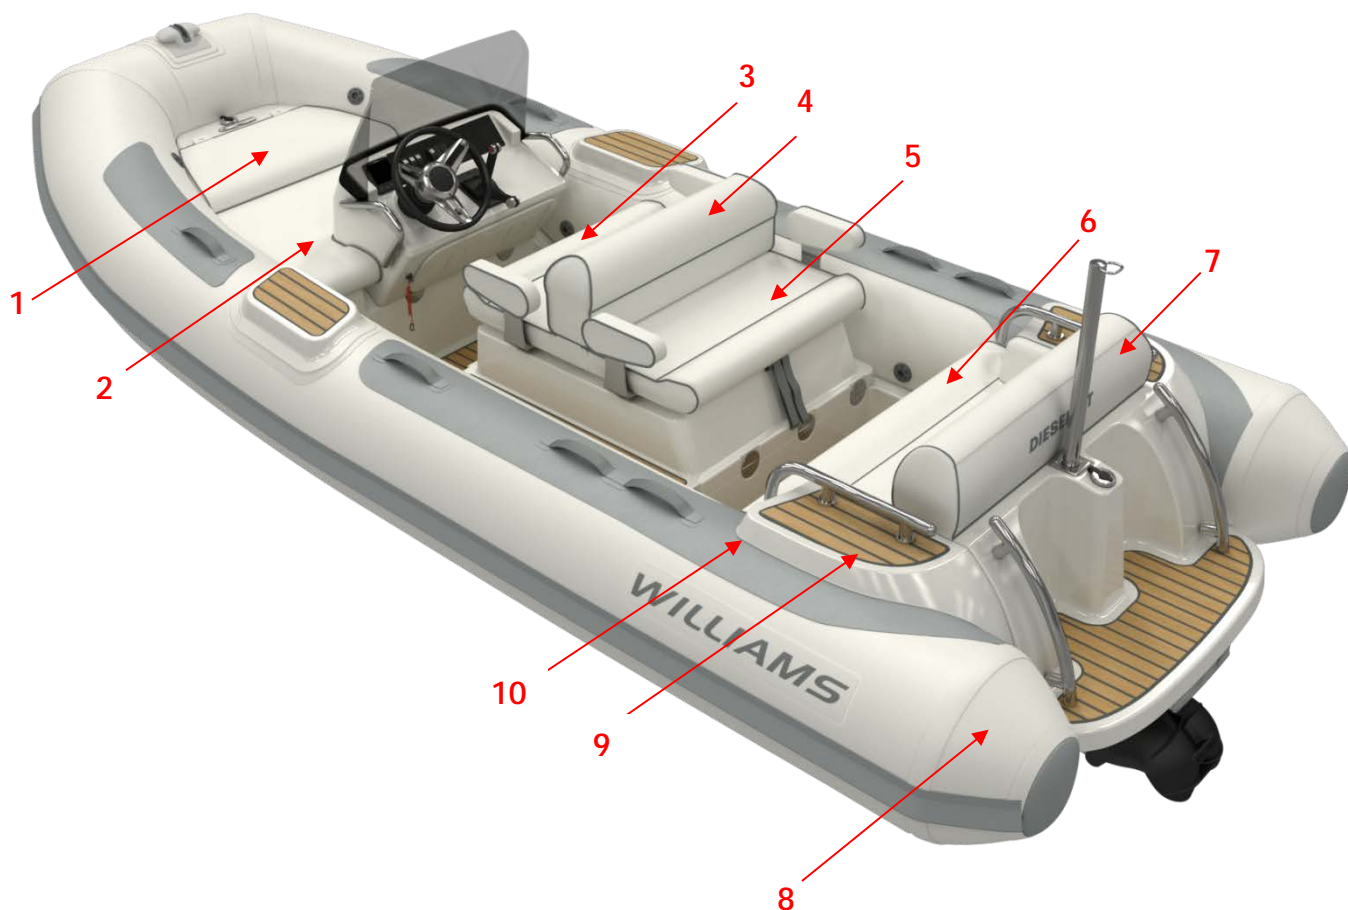

WILLIAMS

J E T T E N D E R S

DIESELJET

2018 MY Parts Catalogue

Issue Rev01	
Page 2	Dieseljet 445 exterior
Page 3	Dieseljet 505 exterior
Page 4	Dieseljet 565 exterior
Page 5	Dieseljet 625 exterior
Page 6-7	445-625 models – fittings
Page 8	445-625 models – helm
Page 9-10	445-625 models – engine bay components
Page 11-12	445-625 models – pump and controls
Page 13	Solas 220 Jet Pump Parts All Models
Page 14-15	Dieseljet Tube Accessories 445-625
Page 16	Hypalon Tubes 445-625
Page 17	Dieseljet 445-625 Accessories
Page 18	Williams stocked Yanmar engines parts

Position	Part reference	Description
1	02-0280-2016	Bow Cushion Raised - Dieseljet 445
2	02-0285-2016	Bow Cushion - 445 Dieseljet
3	02-0290-2016	Driver's Seat Cushion - 445 Dieseljet
4	02-0295-2016	Drivers Back rest - 445 Dieseljet
5	02-0300-2016	Central aft Cushion – 445 Dieseljet
6	02-0305-2016	Rear seat Cushion – 445 Dieseljet
7	02-0310-2016	Rear back rest – 445 Dieseljet
-	01-0753-2016	Upholstery set 445 Dieseljet (white)
8	01-0392-00-2016	Inflatable Hypalon tube – 445 Dieseljet (white/grey)
9	01-0359-2016	Fibreglass pod – 445 Dieseljet
10	03-0282	Pod Trim T/Fast WHITE with plastic insert. (All Models)
-	01-1150-2016	Teak – 445DJ Set