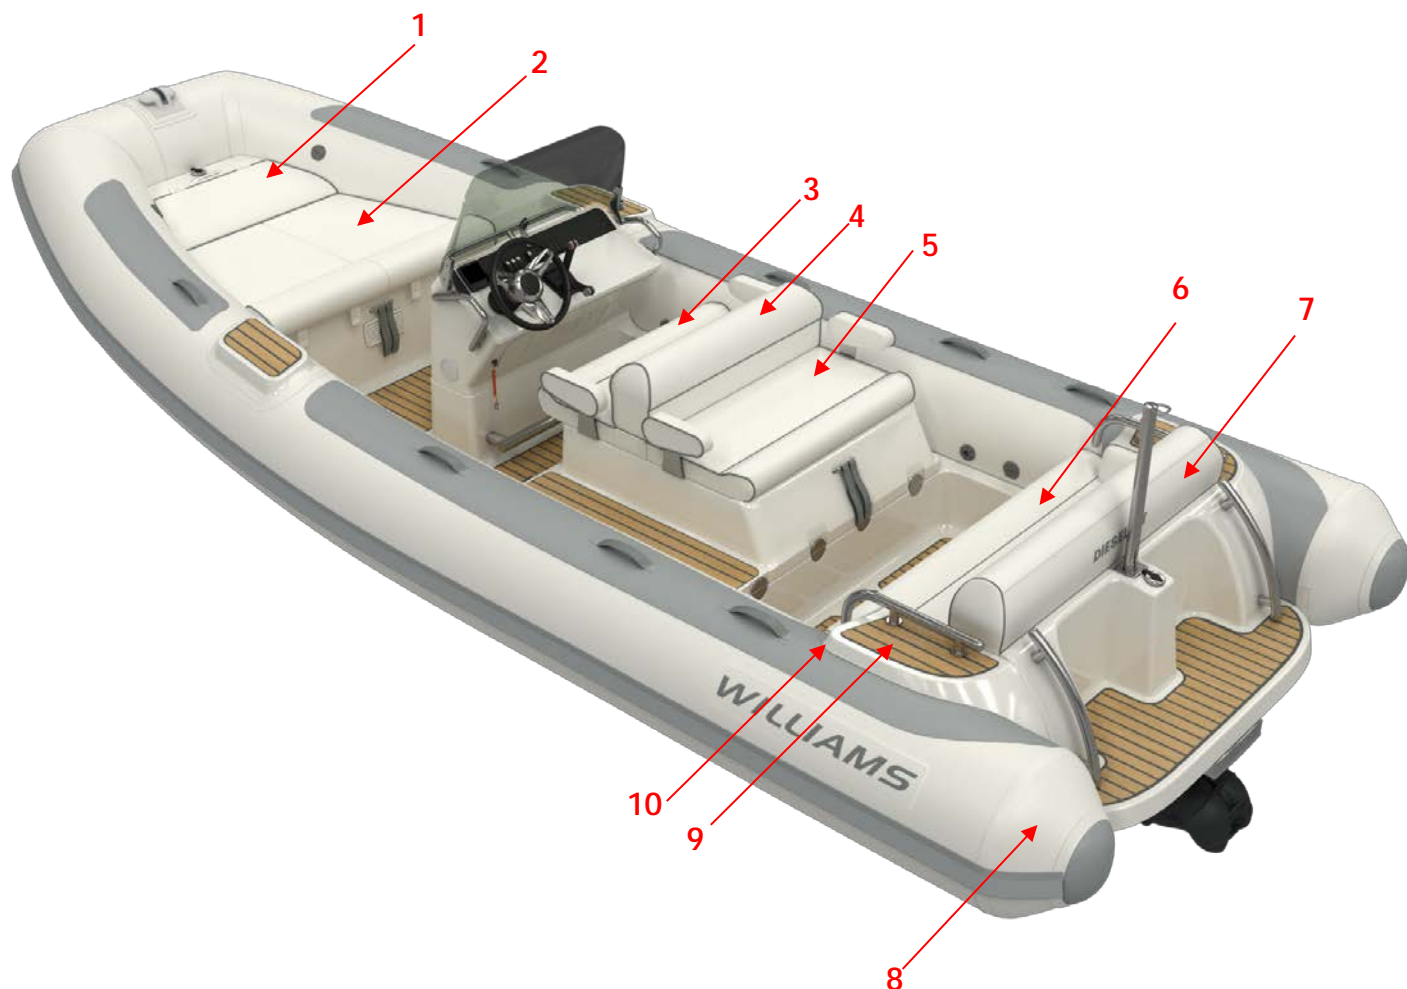

WILLIAMS

J E T T E N D E R S

DIESELJET

2018 MY Parts Catalogue

Issue Rev01	
Page 2	Dieseljet 445 exterior
Page 3	Dieseljet 505 exterior
Page 4	Dieseljet 565 exterior
Page 5	Dieseljet 625 exterior
Page 6-7	445-625 models – fittings
Page 8	445-625 models – helm
Page 9-10	445-625 models – engine bay components
Page 11-12	445-625 models – pump and controls
Page 13	Solas 220 Jet Pump Parts All Models
Page 14-15	Dieseljet Tube Accessories 445-625
Page 16	Hypalon Tubes 445-625
Page 17	Dieseljet 445-625 Accessories
Page 18	Williams stocked Yanmar engines parts

Position	Part reference	Description
1	02-0280-2016	Bow Cushion Raised - Dieseljet 445
2	02-0285-2016	Bow Cushion - 445 Dieseljet
3	02-0290-2016	Driver's Seat Cushion - 445 Dieseljet
4	02-0295-2016	Drivers Back rest - 445 Dieseljet
5	02-0300-2016	Central aft Cushion – 445 Dieseljet
6	02-0305-2016	Rear seat Cushion – 445 Dieseljet
7	02-0310-2016	Rear back rest – 445 Dieseljet
-	01-0753-2016	Upholstery set 445 Dieseljet (white)
8	01-0392-00-2016	Inflatable Hypalon tube – 445 Dieseljet (white/grey)
9	01-0359-2016	Fibreglass pod – 445 Dieseljet
10	03-0282	Pod Trim T/Fast WHITE with plastic insert. (All Models)
-	01-1150-2016	Teak – 445DJ Set

Position	Part reference	Description
1	02-0281-2016	Bow Cushion Raised - Dieseljet 505
2	02-0286-2016	Bow Cushion - 505 Dieseljet
3	02-0291-2016	Driver's seat Cushion - 505 Dieseljet
4	02-0296-2016	Drivers Back rest - 505 Dieseljet
5	02-0301-2016	Central aft Cushion – 505 Dieseljet
6	02-0306-2016	Rear seat Cushion – 505 Dieseljet
7	02-0311-2016	Rear back rest – 505 Dieseljet
-	01-0671-2016	Upholstery set 505 Dieseljet (white) - 2016MY
8	01-0391-00-2016	Inflatable Hypalon tube – 505 Dieseljet (white/grey) – 2016MY
9	01-0359-2016	Fibreglass pod – 505 Dieseljet - 2016MY
10	03-0282	Pod Trim T/Fast WHITE with plastic insert. (All Models)
-	01-1151-2016	Teak – 505DJ Set – 2016MY