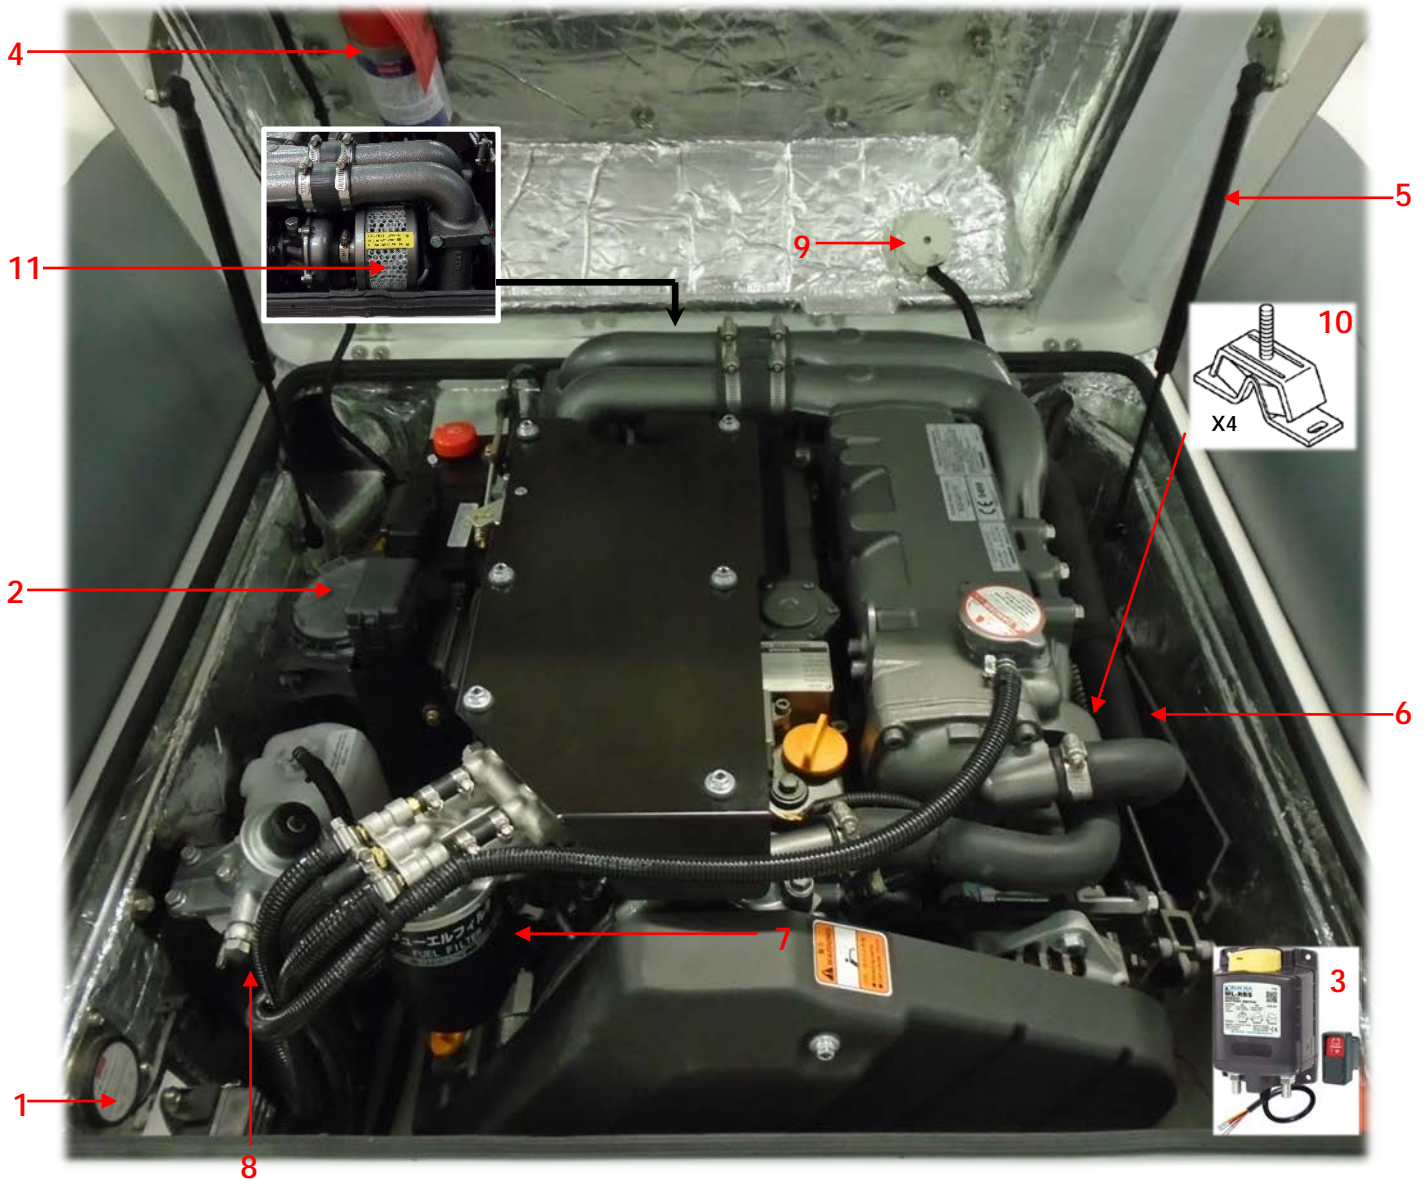

Position	Part reference	Description
1	99-0225	Fire ext reset disply (all models)
2	04-0109	Raw water strainer - (445/505)
3	06-0295	Remote Battery Switch 8.27700 Blue Sea 7700 (all models)
4	99-0225	Fire extinguisher Inc. reset display (all models)
5	07-0247	Gas strut - 445/505
6	06-0385	Reverse Servo - Actuator (all models)
-	06-0175	Battery - 110Ah (all models)
7	02-0362	Fuel Filter Element 129A00-55800 (445/505)
8	02-0321	Yanmar Diesel Filter Cartridge 121857-55710 (445/505)
-	06-0171	Horn ref 21.100.01 (all models)
9	06-0362 (all models)	16A Plug / 15M Cable 8-45012 (option) Non USA
9*	06-0660	MV Easycharge Charger 10A 12V 2 outputs (option)
9*	06-0363	Ship to Shore 16Amp 8-45000 (option) Non USA
9*	06-0364	Mains RCD 30ma 8-50005 (option)
9*	09-0010	Cable Grommet Ref: 19429 (option)
9*	06-0661	Marinco 30A 125V Inlet S/S EZ Lock 18-45080 (option) USA
9*	06-0662	Marinco 30A US spec STD Cordset 25ft 18-45081 (option) USA
10	02-0377	Engine Mounts Yanmar 4JH 129670-08350 (445/505)
11	02-0378	Air Filter/Silencer Yanmar 4JH 129470-12301