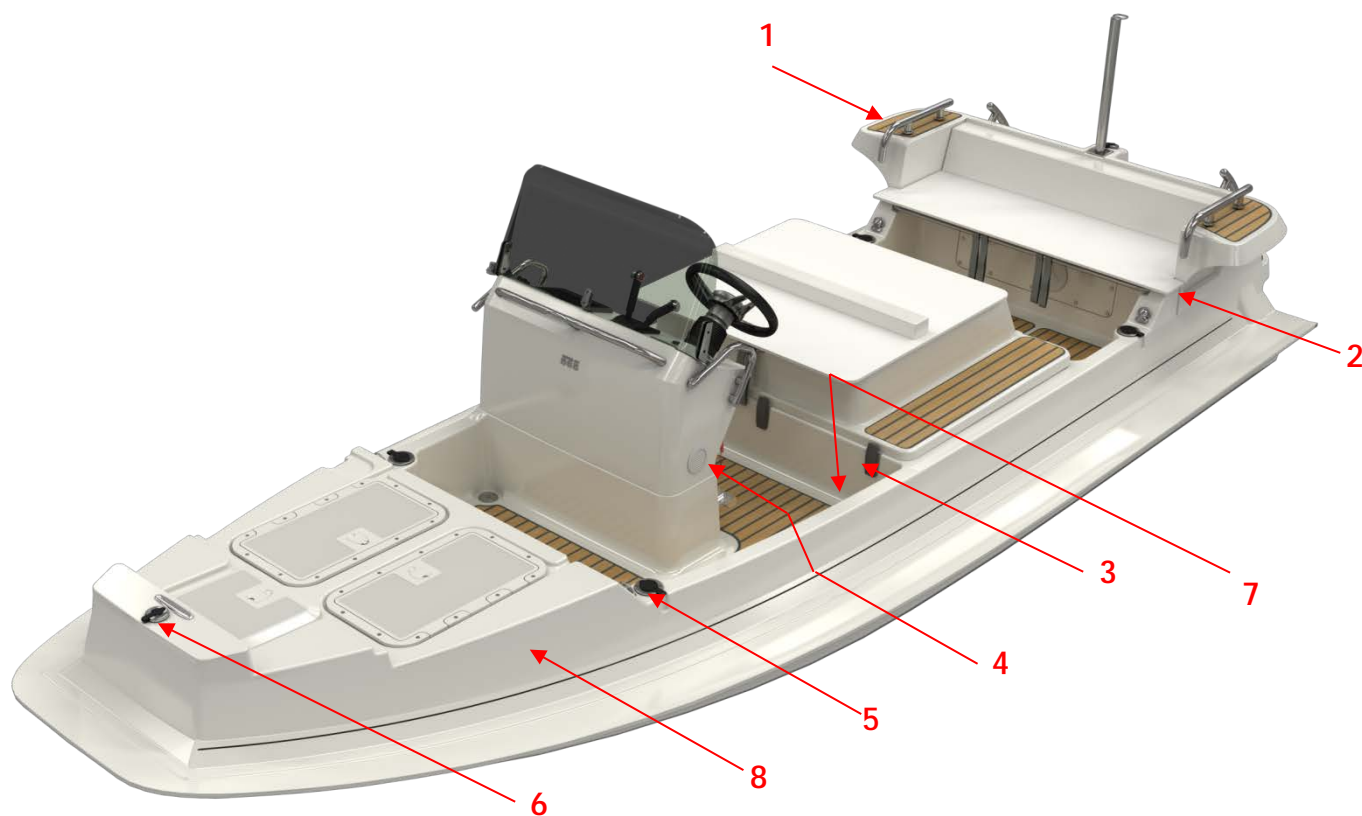

Position	Part reference	Description
1	01-0225	Flag pole stainless steel
2	07-0050	Tube securing plate (Laser Plate)150x16x2mm
3	07-0036	Helm rubber catch (all models)
4	01-0032	Air vent
5	01-1671-2017	Gunwale boarding pole base
-	01-1670-2017	Boarding Pole
-	07-0470	Boarding Pole Base Rubber Cap
6	06-0105	Navigation light Bi-Colour Inc. locking base (all models)
-	06-0360	Telescopic all round white light with socket (all models)
-	05-0190	Bow Eye (all models)
7	01-1543	Foot-well drain bungs x 3 (445/505 Only)
-	04-0085	Flushing unit female complete with ½" hose tail (all models)
8	02-1130	Orange Valve Adaptor (Bravo Turbo Max 6607025)