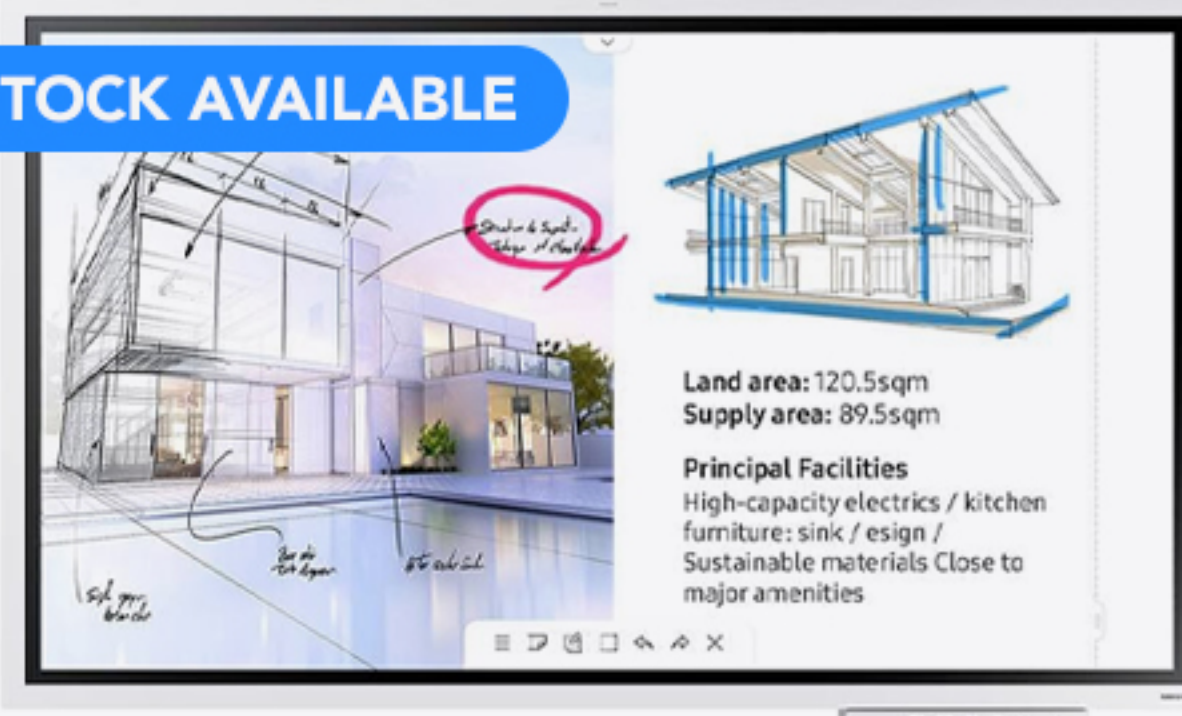

LH55WMRWBGXXP

55"

UHD

350nit (without glass), 220 (with glass), 16/7, 28.2kg, VESA 400 x 400, w/ Passive Pen with magnet, WiFi Module Embedded, Samsung Proprietary OS(VDLinux), STN-WM55R, Moving Stand / Wallmount (WMN4277SE), Flip Tray CY-TF65BRC

P195,999

STOCK AVAILABLE