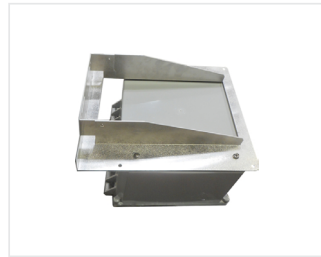

Right Angle Bracket for NEMA Enclosures

Manufacturer Part No. VN179860
Tessco SKU 282607