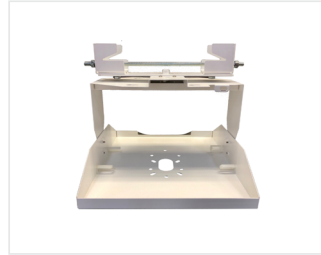

Single-Axis I-Beam Universal Co-Location Mount for Cisco 9100 Series and Aruba 500 Series APs

Manufacturer Part No. TW-IBCOLOMNT-MULT
Tessco SKU 235131