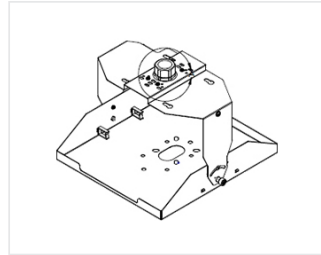

CO-LOCATING MOUNTS | FOR ACCESS POINTS & ANTENNAS

Single-Axis Conduit Universal Co-Location Mount for Cisco 9100 Series and Aruba 500 Series APs

Manufacturer Part No. TW-CONCOLOMNT-MUL
Tessco SKU 220125