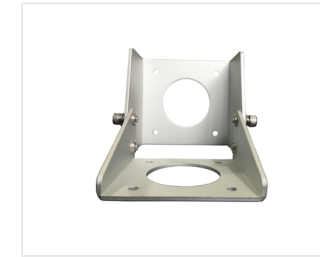

Low Profile Antenna Mount

Manufacturer Part No. TW-LOW-MOUNT-2x2
Tessco SKU 281307