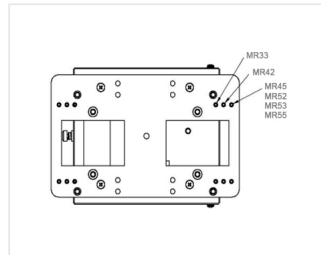

Wi-Fi Adapter Plate for Meraki Access Points (APs)

Manufacturer Part No. VN180176
Tessco SKU 231728