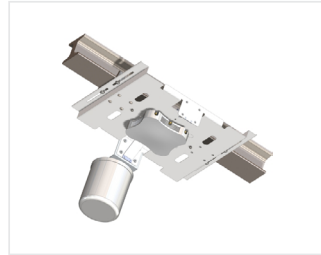

## Wi-Fi Hard Lid Ceiling Flush Mount for APs

Manufacturer Part No. TW-HCEN-FLP  
Tessco SKU 219135

I-BEAM MOUNTS

**Wi-Fi 1/4" Beam Clamp - Industrial**

Manufacturer Part No. TIBEAMCLAMP  
Tessco SKU 306544