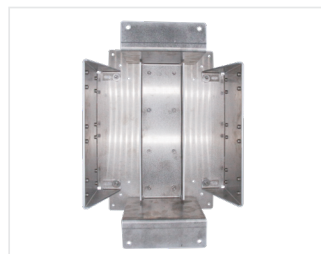

Co-Locating Kit for Wall Mounting

Manufacture Part No. VNV-CLMP-WALL
Tessco SKU 249547