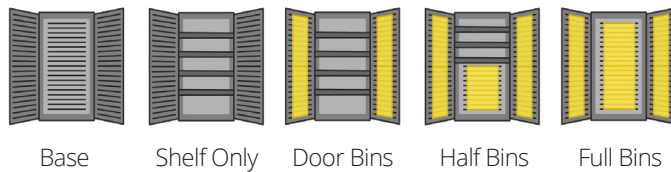

### Styles

- Protect, store and easily find your tools, parts, and supplies.
- Heavy duty 14 gauge steel construction, fully welded.
- Variety of bin and shelf configurations to fit your needs.
- Louvered bin brackets for hanging plastic storage bins.
- 18" deep shelves allow bins on doors to be unobstructed when closed.
- Shelves are easily adjustable on 7 3/8" increments, 1,000 lb. capacity per shelf.
- Full piano hinge doors improve stability and durability.
- Zinc plated handle with 3-point locking system helps keep items secure, key included.
- 60" & 72" width models include 6" raised legs for improved stability and durability.
- Additional accessories sold separately.
- Premium textured powder coat paint finish.
- Ships fully assembled, ready to use.
- Made in the U.S.A.

**\*QUICKSHIP:** In Stock, Ships within 24 to 48 hours.

- 4" Deep door design provides added storage, organization, and durability.
- Keep items organized, clean, and secure.
- Protect, store and easily find your tools, parts, and supplies.
- Heavy duty 14 gauge steel construction, fully welded.
- Variety of bin and shelf configurations to fit your needs.
- Louvered bin brackets for hanging plastic storage bins.
- 18" deep interior shelves are easily adjustable on 7 3/8" increments.
- 4" deep door shelves are easily adjustable on 4" increments.
- 1,000 lb. capacity per interior shelf, 100 lb. capacity per door shelf.
- Zinc plated handle with 3-point locking system helps keep items secure, key included.
- Additional accessories sold separately.
- Premium textured powder coat paint finish.
- Ships fully assembled, ready to use.
- Made in the U.S.A.