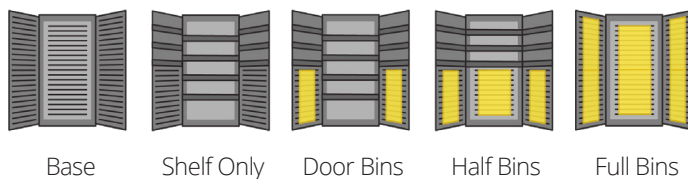

Styles

Base   Shelf Only   Door Bins   Half Bins   Full Bins

Deep Door Bin & Shelf Cabinets

Model #	Size W x H (in)	Style	Shelf		Door Shelf		Bin Brackets		Bins	Dimensions W x D x H (in)	Steel Gauge	Weight (lb)
			qty	lb	qty	lb	Back	Doors				
F89106	36 x 78	Base	-	-	-	-	Full	Full	-	36 x 24 x 78	14	309
F89105		Shelf Only	4	-	-	-	-	-	-			339
F89104		Door Bins	4	1,000	6	100	-	Half	48: (48) XS			346
F89103		Half Bins	3	-	-	-	Half	-	54: (48) XS, (6) XL			364
F89102		Full Bins	-	-	-	-	Full	Full	138: (96) XS, (24) M, (12) L, (6) XL			371
F89101	48 x 78	Base	-	-	-	-	Full	Full	-	48 x 24 x 78	14	378
F89100		Shelf Only	4	-	-	-	-	-	-			410
F89099		Door Bins	4	1,000	6	100	-	Half	72: (72) XS			421
F89098		Half Bins	3	-	-	-	Half	-	78: (72) XS, (6) XL			440
F89097		Full Bins	-	-	-	-	Full	Full	147: (120) XS, (9) L, (18) XL			457
F89096	48 x 84	Base	-	-	-	-	Full	Full	-	48 x 24 x 84	14	397
F87972A8		Shelf Only	4	-	-	-	-	-	-			429
F89094		Door Bins	4	1,000	6	100	-	Half	72: (72) XS			440
F87971A9		Half Bins	3	-	-	-	Half	-	78: (72) XS, (6) XL			459
F87969A1		Full Bins	-	-	-	-	Full	Full	163: (136) XS, (9) L, (18) XL			480

Additional Interior Shelving - Adjustable: (36"x18") F87854A2, (48"x18") F87845A1

Additional Door Shelving - Adjustable: (18"x4") F87103A8, (24"x4") F87997A9

Optional Drawer Kits (Red) - Adjustable: 4-Drawer (36"W) F88132A7, 4-Drawer (48"W) F88136A4, 8-Drawer (36") F88134A5, 8-Drawer (48") F88138A2