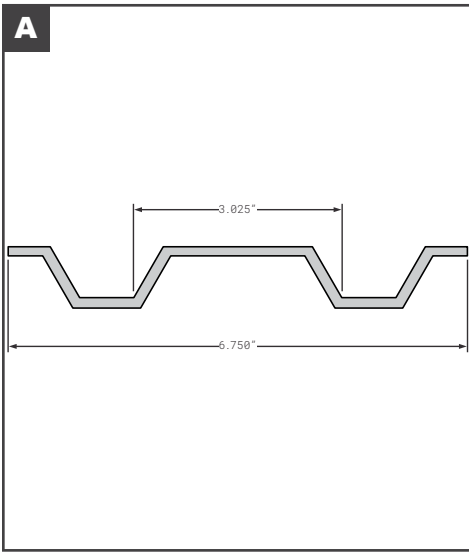

Side Posts

Side Posts