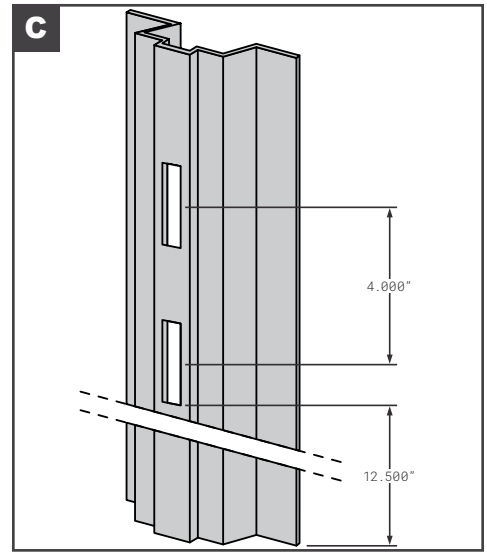

Side Posts

Posts & Radius Panels

Side Posts