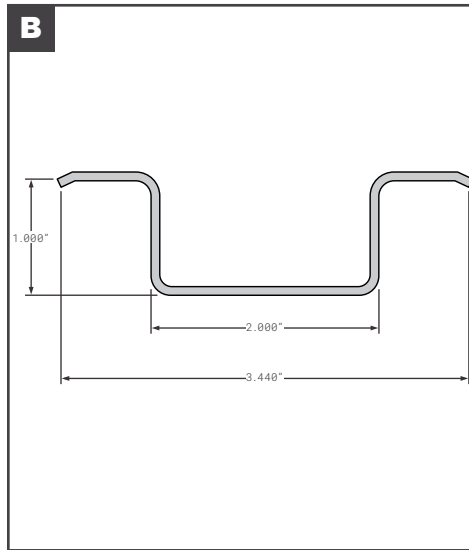

Roof Bows

Roof Bows