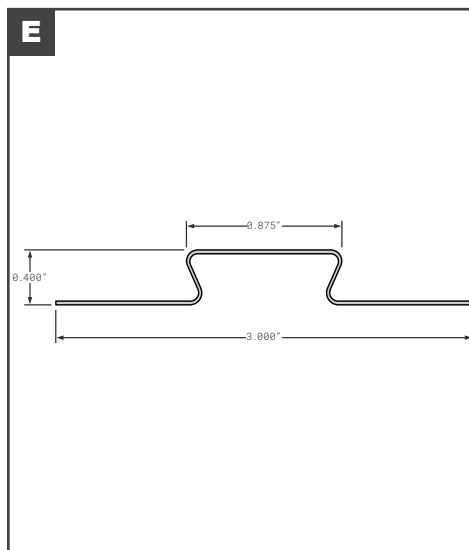

Part No.	Description	Replaces	Length
A	HY10039523	HYUNDAI A SLOT SIDE POST 112-02298 GALVANIZED	OEM	108"
B	HY10041439	HYUNDAI Z SLOT SIDE POST E05-045	OEM	111.54"
C	HY10046094	HYUNDAI A-TRACK INNER POST	OEM	96.69"
D	HY10067082	HYUNDAI Z POST E-TRACK E05-062	OEM	114.48"
E	HY10072604	HYUNDAI OUTER POST 112-15830 2733MM WHITE LIGHTWEIGHT SIDE CLOSURE	OEM	107.59"
F	HY10072649	HYUNDAI LIGHTWEIGHT PUNCHED INNER POST 112-15831	OEM	107.44"