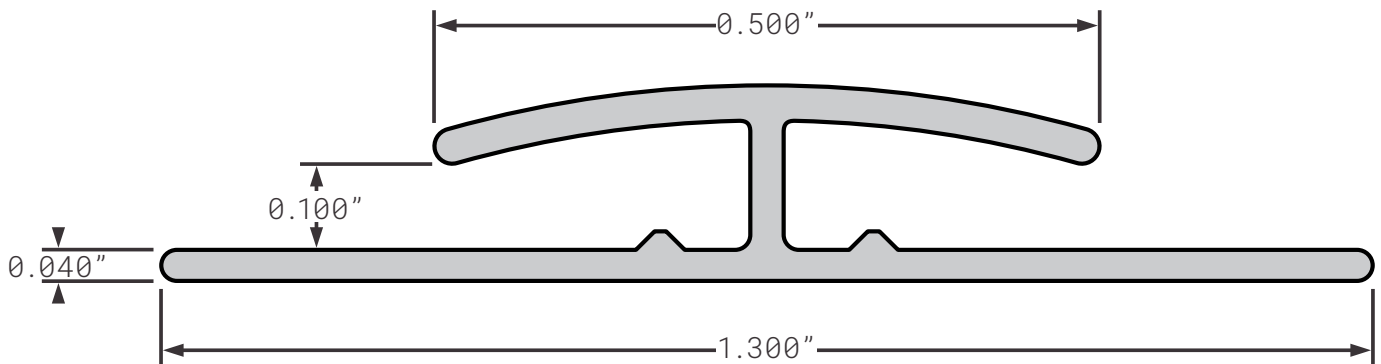

Fiberglass Scuff - Wall Liners

Part No.	Description	Thickness	Width	Length
NL090X4X8	SCUFF LINER FIBERGLASS	.090"	48"	96"
NL090X4X9	SCUFF LINER FIBERGLASS	.090"	48"	108"
NL090X12X53	SCUFF LINER FIBERGLASS	.090"	12"	636"
NL090X16X53	SCUFF LINER FIBERGLASS	.090"	16"	636"
NL090X24X53	SCUFF LINER FIBERGLASS	.090"	24"	636"
NL090X48X53	SCUFF LINER FIBERGLASS	.090"	48"	636"
NL090X96X53	WALL LINER FIBERGLASS	.090"	96"	636"
NL090X101X53	WALL LINER FIBERGLASS	.090"	101"	636"
NL120X4X8	SCUFF LINER FIBERGLASS HEAVY DUTY	.120"	48"	96"
NL120X16X53	SCUFF LINER FIBERGLASS HEAVY DUTY	.120"	16"	636"
NL24X24X48	SCUFF LINER MONSTER SCUFF HEAVY DUTY	.240"	24"	48"
X213X96	DIVIDER STRIP LONG PLASTIC	--	--	120"

Liner Panels

Part No.	Description	Thickness	Width	Length
HY10030205	HYUNDAI PVC WALL LINER	--	6.5"	114.56"
HY10030206	HYUNDAI PVC WALL LINER	--	10.5"	114.56"
SPS04-23723-09800	STOUGHTON LINER DYMONDPLY III	--	10.44"	98"
SPS04-23724-09800	STOUGHTON LINER DYMONDPLY III	--	18.44"	98"
STR62150	STRICK LINER SNAP IN PLASTIC HPDE TF1	.63"	13.98"	98"
STR62151	STRICK LINER SNAP IN PLASTIC HPDE TF1	.63"	10.13"	98"

X213X96