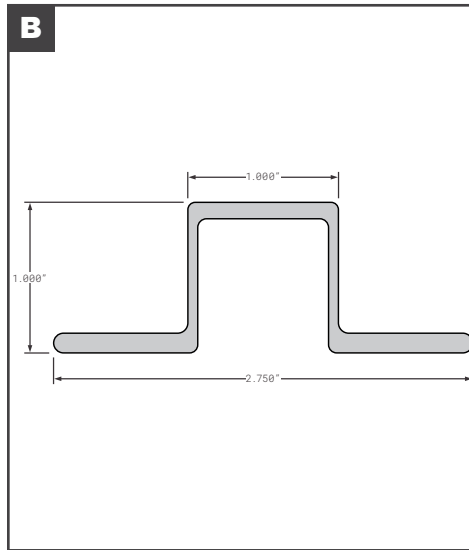

Roof Bows

Roof Bows