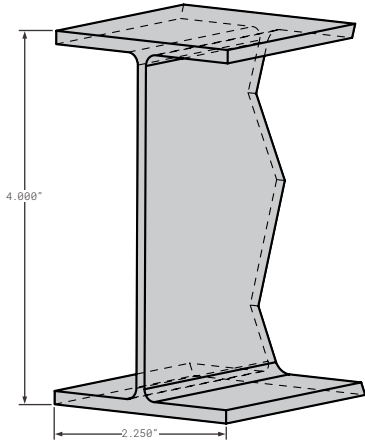

Steel I-Beams

1157035 REPLACES UNIVERSAL
4 INCH I-BEAM 3.20 LBS/FT 2.25" FLANGE BLACK PRIMER, STEEL, 80,000 TENSILE STRENGTH, 102"