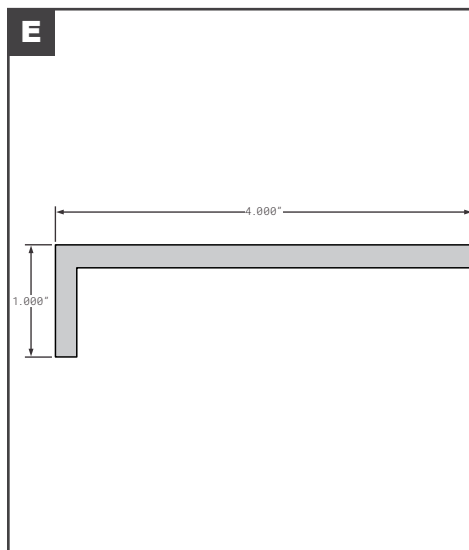

Side Rub Rails

Side Bottom Rails

	Part No.	Description	Replaces	Length
A	HYU10028852	HYUNDAI RUB RAIL	OEM	612.20"
B	HYU10009072	HYUNDAI RUB RAIL	OEM	314.6"
C	FCB045-756	MORGAN STYLE ROUND RUB RAIL	0045597, 004553, 004558	336"
C	MOR0045597	MORGAN ROUND RUB RAIL	OEM	--
D	SUPED153000	WABASH (FORMERLY SUPREME) ROUND STYLE	OEM	300"
E	FCB045-910	UNIVERSAL REINFORCEMENT STEEL ANGLE 1 X 4"	--	120"
F	FCB045-911	UNIVERSAL REINFORCEMENT STEEL ANGLE 1 X 5"	--	120"