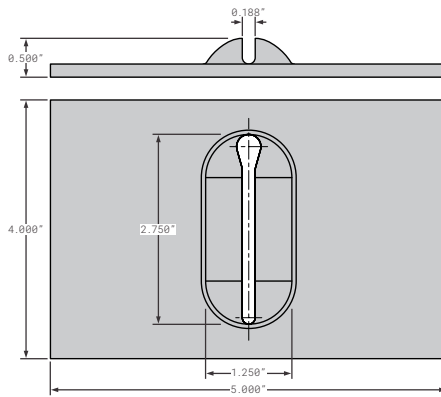

1157023 REPLACES PEN70-14-SP
4 X 5 WITH SLOT NO HOLES, STEEL