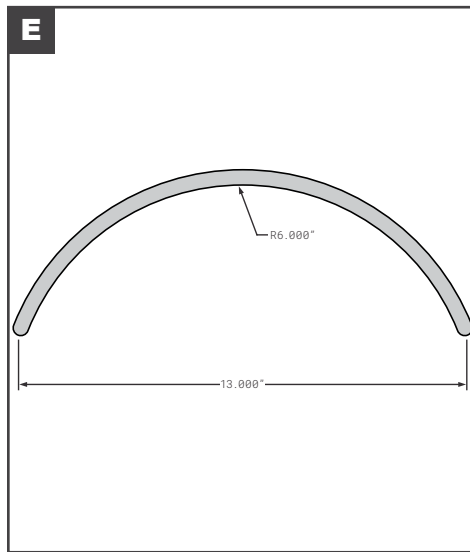

Part No.	Description	Replaces	Length
A	HYE05-041-103B	HYUNDAI FRONT CORNER POST	OEM	103.66"
B	HYE05-043-1100	HYUNDAI FRONT CORNER POST BEVELED	OEM	110"
C	FCB025-371	KIDRON DRY FREIGHT & REEFER - EXTRUDED ALUMINUM MILL FINISH	111027	106.38"
D	FCB025-400	LUFKIN 6" RADIUS ALUMINUM PPW	PDA65611, A0065611	110"
E	FCB025-440	MANAC 6" RADIUS WITH JOGGLE ALUMINUM PPW	567-058	110"
F	FCB025-461	MICKEY STYLE - EXTRUDED ALUMINUM MILL FINISH	5008546	111.125"