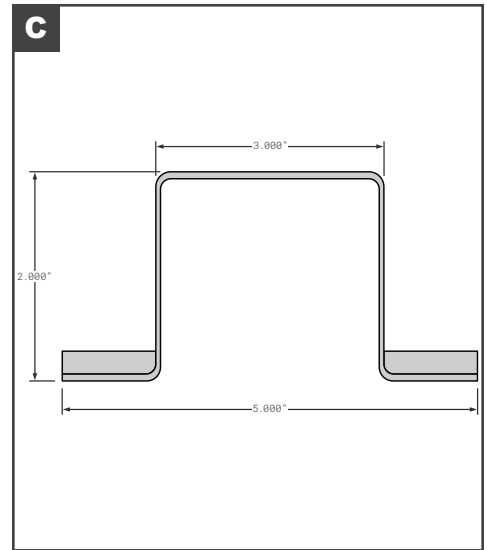

Front Posts

Front Posts