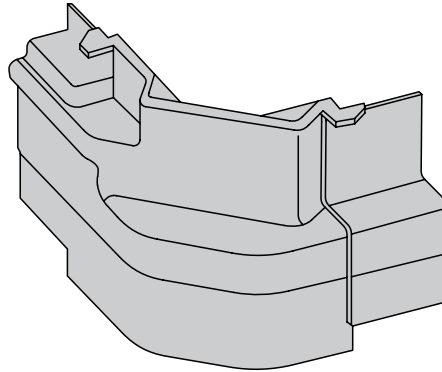

SPS04-22044-20000 OEM
STOUGHTON CURBSIDE CORNER CAP