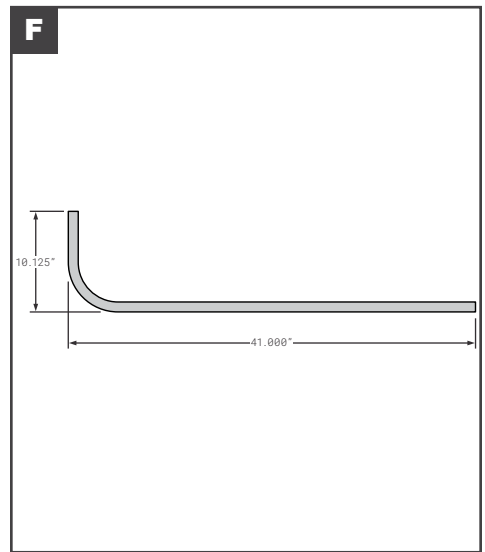

Part No.	Description	Replaces	Length
A	FCB025-806-001	UTILITY STYLE 3000R REEFER WITH TABS EXTRUDED ALUMINUM MILL FINISH	01-6500-0-156	120"
B	FCB025-807	UTILITY NEW STYLE 4000D-X, 4000D-X 100 COMPOSITE, 4000D-X TBR DRY FREIGHT EXTRUDED ALUMINUM MILL FINISH	01-6500-0-164	120"
C	FCB025-807-002	UTILITY NEW STYLE DRY FREIGHT ALUMINUM PPW	03-2170-0-355, 03-2170-0-351	110"
D	FCB025-860	VANGUARD COMPOSITE EXTRUDED ALUMINUM MILL FINISH	EXT00012-110	110"
E	FCB025-880	WABASH STYLE DURAPLATE EXTRUDED ALUMINUM MILL FINISH	E8350120, E9261200	120"
F	FCB025-882	WABASH STYLE FREIGHT PRO 5" ALUMINUM PPW	PNL8-19	110"