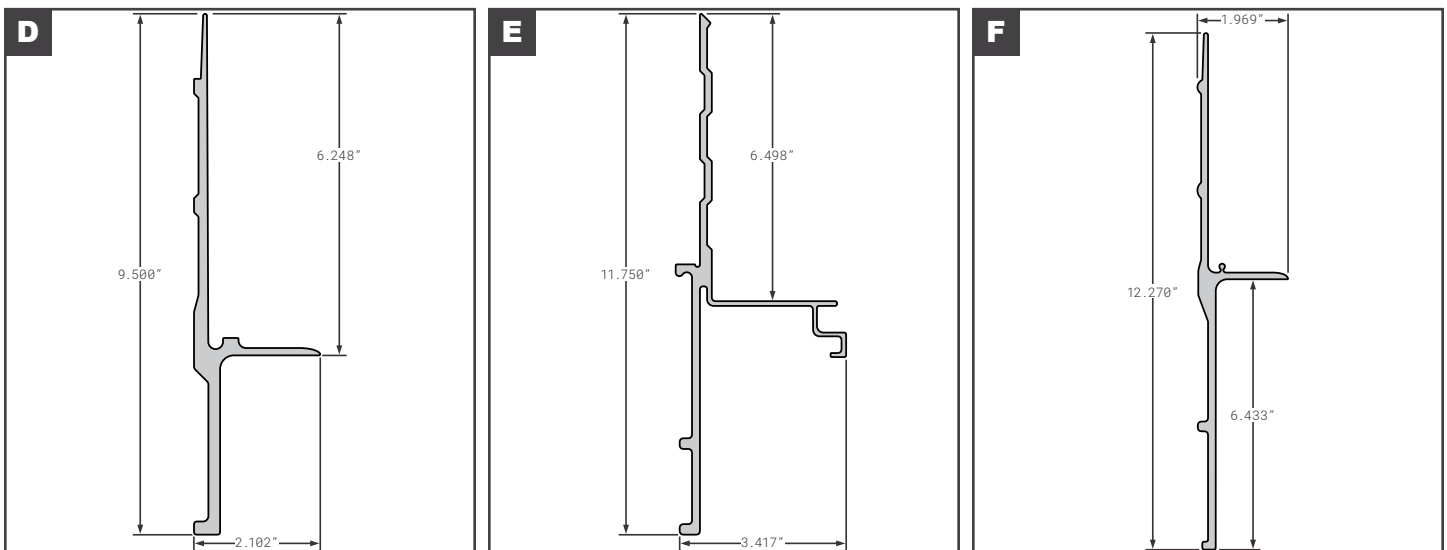

Side Bottom Rails

	Part No.	Description	Replaces	Length
A	FCB045-221	GREAT DANE 2018 2ND GEN. COMPOSITE PLATE	60318896-52	624"
	- Alternative Lengths	FCB045-221-11, FCB045-221-30	60318896-11, 60318896-30	132", 360"
B	FCB045-806-001	GREAT DANE 2018 OR NEWER COMPOSITE NEW STYLE EXTRUDED ALUMINUM MILL FINISH	01-6650-0-167	624"
	- Alternative Lengths	FCB045-806-001-11, FCB045-806-001-22, FCB045-806-001-30	01-6650-0-167	132", 264", 360"
C	HYU10012834	HYUNDAI COMPOSITE THERMOTTECH	E06-003	621.3"
D	HYU10024232	HYUNDAI DOMESTIC CONTAINER	E06-028	464.3"
E	HYU10026320	HYUNDAI COMPOSITE	E06-035	626"
F	HYU10028597	HYUNDAI THERMOTTECH	E06-050	626"

Rails