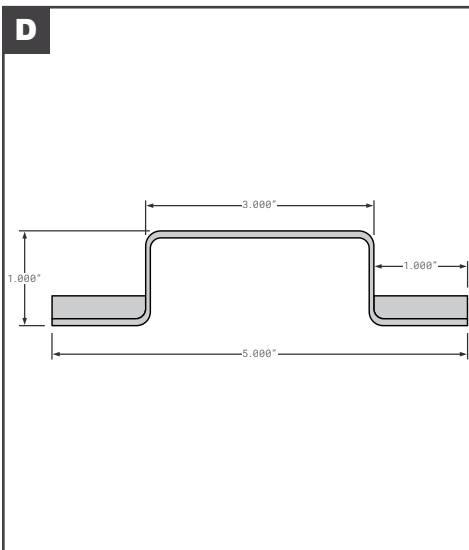

Part No.	Description	Replaces	Length
A	HY10054764	HYUNDAI FRONT POST 117-02335-3 3.2" RADIUS	OEM	106.57"
B	HY10056705	HYUNDAI FRONT POST 117-02340 GALVANIZED	OEM	108.1"
C	HY10061587	HYUNDAI FRONT POST 117-02335 GALVANIZED	OEM	112.6"
D	HY20011744	HYUNDAI FRONT POST 117-02010	OEM	103.346"
E	HY20051352	HYUNDAI FRONT POST 117-02111	OEM	115.938"
F	HY20064923	HYUNDAI FRONT POST 117-02002	OEM	106.614"