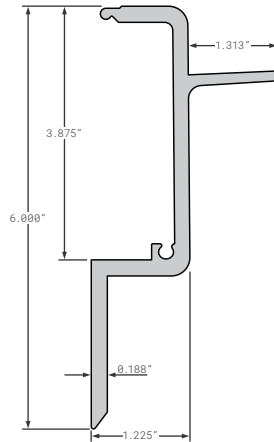

7511-1-125B OEM
TRAILMOBILE STRAIGHT SECTION FOR PLATE & NEW DRY FREIGHT X 93", 90-4-1978-0-93