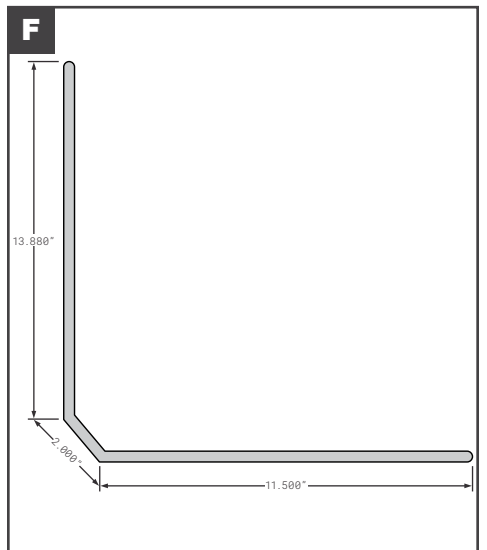

Connector Posts

Inner Radius

	Part No.	Description	Replaces	Length
A	MOR001483	MORGAN GVFD & GVMD VERTICAL	OEM	112.31"
B	FCB035-520	MULTIVANS VERTICAL & HORIZONTAL	EE0356, DB1044	111.25"
C	90-4-2349-0-121	TRAILMOBILE CONNECTOR	OEM	120"
D	SUP002011173007	WABASH (FORMERLY SUPREME) HORIZONTAL	OEM	87.25"
D	SUP04A02763-04	WABASH (FORMERLY SUPREME) HORIZONTAL WITH HOLES	OEM	87.25"
E	SUP01201149-13	WABASH (FORMERLY SUPREME) VERTICAL	OEM	101.5"
E	SUP01201149-14	WABASH (FORMERLY SUPREME) VERTICAL	OEM	107.5"
F	FCB025-301	UNIVERSAL BEVELELD GALVANIZED GALVANIZED STEEL	GDP49900254, 04S02599	110"