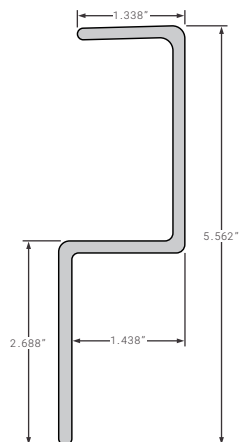

STR52017 OEM
STRICK 91.875", SK01861, AA93C012207Q1