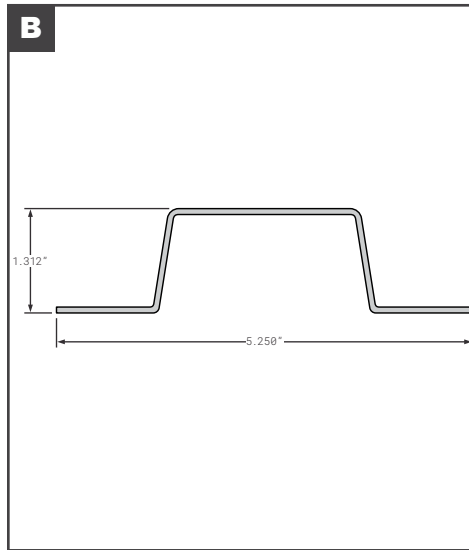

Side Posts

Side Posts