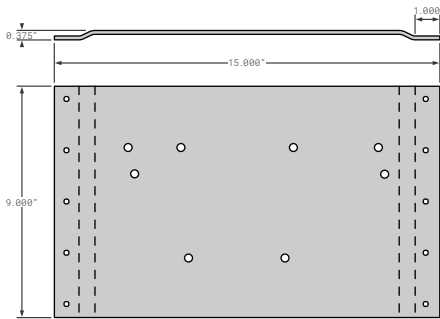

Nose Rails

SPS01-12907-0010 OEM
STOUGHTON NOSE PLATE 15.06in