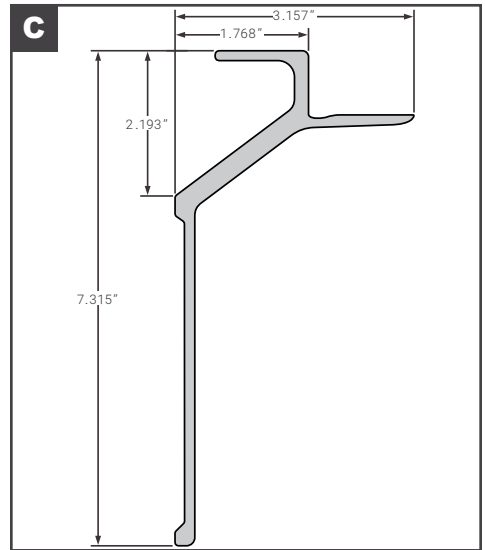

Side Top Rails

Side Top Rails