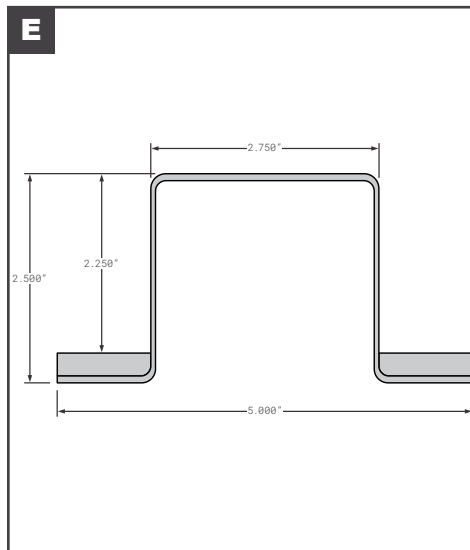

Part No.	Description	Replaces	Length
A	HY10054764	HYUNDAI FRONT POST 117-02335-3 3.2" RADIUS	OEM	106.57"
B	HY10056705	HYUNDAI FRONT POST 117-02340 GALVANIZED	OEM	108.1"
C	HY10061587	HYUNDAI FRONT POST 117-02335 GALVANIZED	OEM	112.6"
D	HY20011744	HYUNDAI FRONT POST 117-02010	OEM	103.346"
E	HY20051352	HYUNDAI FRONT POST 117-02111	OEM	115.938"
F	HY20064923	HYUNDAI FRONT POST 117-02002	OEM	106.614"