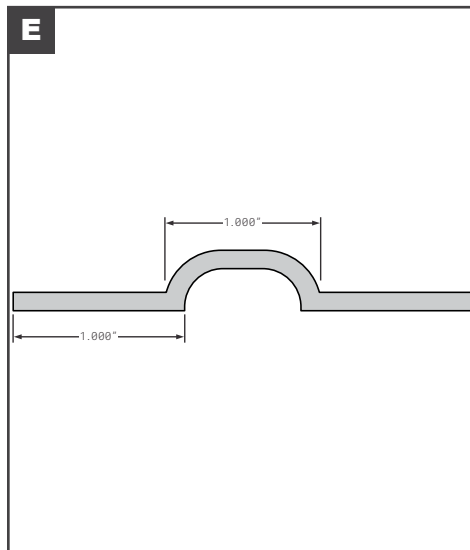

Part No.	Description	Replaces	Length
A	FCB035-825	UNIVERSAL Z .81" - GALVANIZED STEEL	019103063, 015992, 01201150-06	107"
B	FCB035-200	GREAT DANE STYLE SIDE POST ALUMINUM ALUMINUM Z 70092 2"	70092	--
C	FCB035-205	GREAT DANE STYLE SIDE POST GALVANIZED STEEL 40915011 .83" LOGISTIC 4" ON CENTER	40915011	110"
D	FCB035-220	GREAT DANE STYLE SIDE POST INNER 40915179 COMPOSITE PLATE LOGISTIC	40915179	107"
E	FCB035-220-001	GREAT DANE STYLE SIDE POST OUTER 40915178 COMPOSITE PLATE PPW	40915178	--
F	FCB035-301	GREAT DANE STYLE SIDE POST GALVANIZED STEEL UNIVERSAL .5 X 6.5" 40912301X110 STO 04-20671-006	40912301X110, 04-20671-006	110"