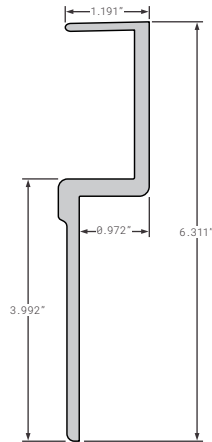

HY10063408 OEM
HYUNDAI 102" 1 PIECE WRAP AROUND