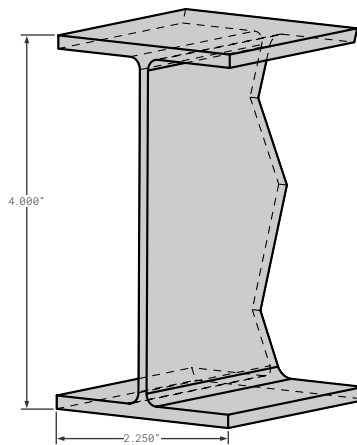

HY10062532 REPLACES E08-016 4 2552
HYUNDAI 4 INCH I-BEAM NO CLIPS, ALUMINUM, 100.47"