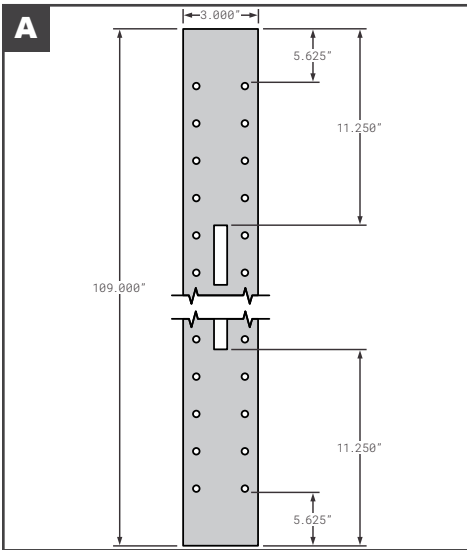

Side Posts

Side Posts