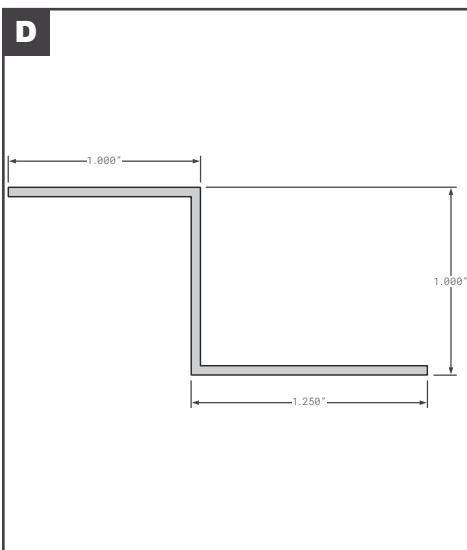

Part No.	Description	Replaces	Length
A	HYU10026068	HYUNDAI ROOF BOW	OEM	101.57"
B	FCB055-400	LUFKIN STYLE GALVANIZED STEEL HAT STYLE	E7072822	98.88"
C	FCB055-461	MICKEY STYLE INTERMEDIATE BOW	6109980, 6150332	97.5"
C	MOR0190330	MORGAN GALVANIZED STEEL SINGLE HOLE	OEM	92"
C	FCB055-754	MORGAN STYLE GALVANIZED STEEL	019033, 0190330	92"
C	FCB055-756	MORGAN STYLE GALVANIZED STEEL	019034, 0190340	98"
C	MOR0190340	MORGAN GALVANIZED STEEL SINGLE HOLE	OEM	98"
D	FCB055-759	MORGAN STYLE INTERMEDIATE BOW ALUMINUM ZX GVSR	141863	98"
E	FCB055-530	READING (TRG) STYLE INTERMEDIATE BOW AMERICAS BODY CO	4000042	99.5"
F	SPS04-28321-00100	STOUGHTON GALVANIZED STEEL ASSEMBLY NEW STYLE W/CLIPS	OEM	98.75"