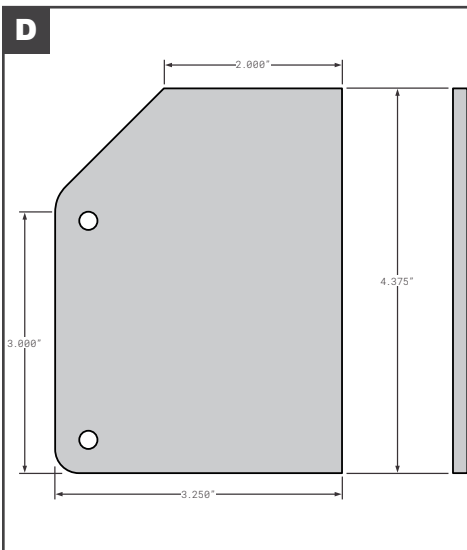

Rub Rail End Caps