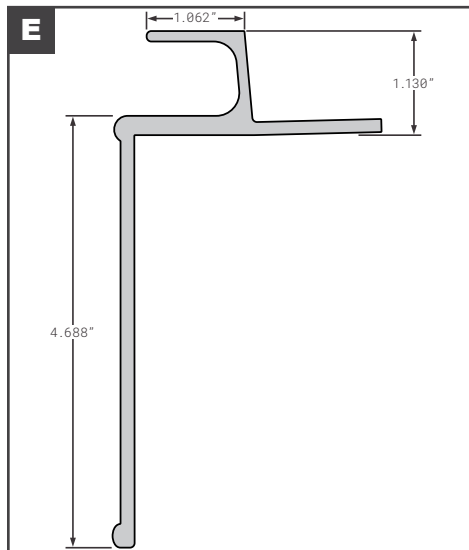

Part No.	Description	Replaces	Length
A	FCB050-806	UTILITY STYLE N/S REEFER 3000R	01-6650-0-150	624"
	- Alternative Lengths	FCB050-806-11, FCB050-806-22, FCB050-806-30	01-6650-0-150	132", 264", 360"
B	FCB050-807	UTILITY STYLE N/S DRY VAN VS2DC/4000DX	01-6650-0-179	624"
	- Alternative Lengths	FCB050-807-11, FCB050-807-22, FCB050-807-30	01-6650-0-179	132", 264", 360"
C	FCB050-826	UTILIMASTER STYLE 2003 TO CURRENT	06000846, 3007/26	312"
D	FCB050-865	VANGUARD STYLE COMPOSITE PLATE HD	EXT00052-615.81, EXT00031-615-81, EXT00051-615.81	624"
E	FCB050-877	WABASH STYLE PLATE	WABE0076260	624"
	- Alternative Lengths	FCB050-877-11, FCB050-877-30	WABE0076260	132", 360"
F	FCB050-883	WABASH STYLE N/S COMPOSITE PLATE	WABE9246260	624"
	- Alternative Lengths	FCB050-883-11, FCB050-883-22, FCB050-883-30	WABE9246260	132", 264", 360"