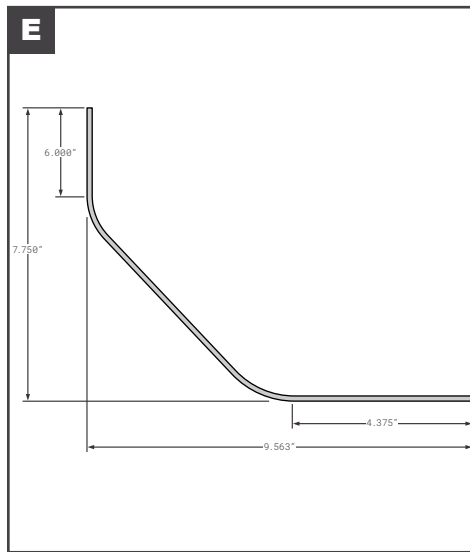

Part No.	Description	Replaces	Length
A	SPS01-12994-XXX00	STOUGHTON CORNER RADIUS BEVELED PPW	OEM	107"
B	SPS01-20165-XXX-00	STOUGHTON RADIUS ALUMINUM BEVELED PPW	OEM	110"
C	SPS01-20893-10500	STOUGHTON CORNER RADIUS ROADSIDE	OEM	--
D	SPS01-22583-10600	STOUGHTON ROADSIDE CORNER RADIUS 15.25"	OEM	104.88"
E	SPS01-22583-20600	STOUGHTON CURBSIDE CORNER RADIUS 15.25"	OEM	105.75"
F	SPS01-26416-10600	STOUGHTON ROADSIDE CORNER RADIUS 17" PPW	OEM	103.2"