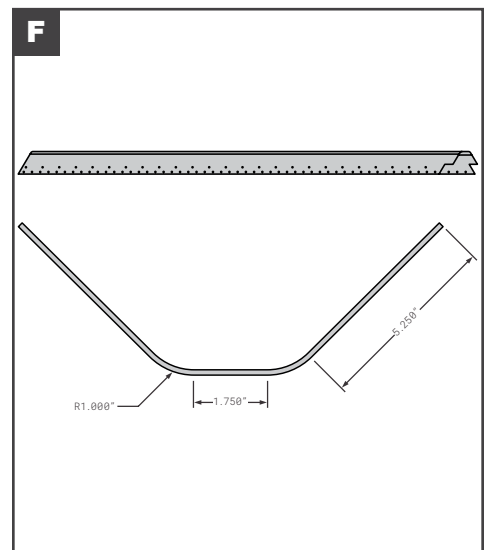

Part No.	Description	Replaces	Length
A	SPS01-26416-10615	STOUGHTON ROADSIDE CORNER RADIUS 17" BLUE	OEM	103.5"
B	SPS01-26416-20600	STOUGHTON CURBSIDE CORNER RADIUS 17" PPW	OEM	103.5"
C	SPS01-26416-20615	STOUGHTON CURBSIDE CORNER RADIUS 17" BLUE	OEM	103.5"
D	SPS01-27249-10600	STOUGHTON ROADSIDE CORNER RADIUS 15.25"	OEM	104.88"
E	SPS01-27249-20600	STOUGHTON CURBSIDE CORNER RADIUS 15.25"	OEM	104.88"
F	SPS01-28889-10600	STOUGHTON CORNER RADIUS ROADSIDE PUNCHED	OEM	--
F	SPS01-28889-20600	STOUGHTON CORNER RADIUS CURBSIDE PUNCHED	OEM	--