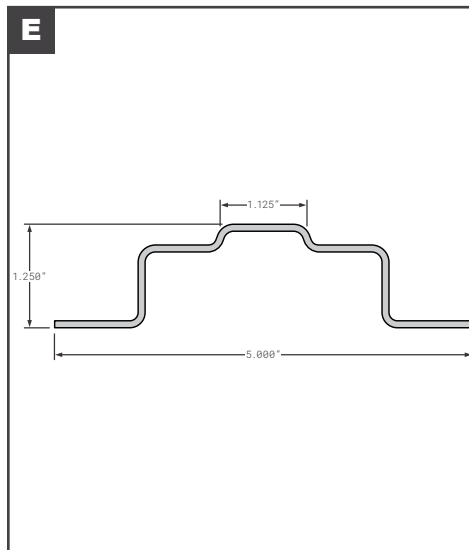

Part No.	Description	Replaces	Length
A	SPS01-23264-00600	STOUGHTON INNER SPLICE PLATE 3" GALVANIZED	OEM	104.88"
B	SPS01-23264-02900	STOUGHTON INNER SPLICE PLATE 3" GALVANIZED	OEM	--
C	SPS01-23264-03000	STOUGHTON INNER SPLICE PLATE 3" GALVANIZED	OEM	98.75"
D	SPS01-28882-03100	STOUGHTON OUTER SPLICE PLATE PPW 3"	OEM	101.812"
D	SPS01-28916-03100	STOUGHTON OUTER SPLICE PLATE WITH FOAM 3"	OEM	101.08125"
D	SPS04-25967-00600	STOUGHTON OUTER SPLICE Z-PLATE PPW	OEM	109"
E	SPS04-20577-00600	STOUGHTON A-SLOT SIDE POST GALVANIZED	OEM	108"
F	SPS04-20671-00600	STOUGHTON SIDE POST GALVANIZED 14GA	OEM	108"
F	SPS04-29200-00600	STOUGHTON SIDE POST STEEL	OEM	--