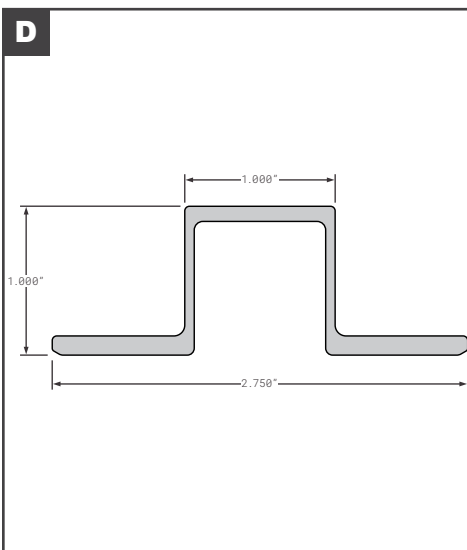

Part No.	Description	Replaces	Length
A	STR01510	STRICK GALVANIZED STEEL AA39C00210100	OEM	98.875"
A	STR01512	STRICK GALVANIZED STEEL AA39C00210400	OEM	100.375"
A	STR01513	STRICK GALVANIZED STEEL AA39C00210500	OEM	99.438"
B	514-3-145A-2	TRAILMOBILE ALUMINUM-ARCHED	OEM	98.75"
C	514-3-152B	TRAILMOBILE GALVANIZED STEEL CHAMBER ANTI-SNAG	OEM	99.125"
D	90-4-1801-0-100	TRAILMOBILE ALUMINUM	OEM	100"
E	9514-3-78B	TRAILMOBILE GALVANIZED STEEL HAT	OEM	99.12"
F	FCB055-805	UTILITY STYLE GALVANIZED STEEL ANTI-SNAG	3-1600-053	99.5"