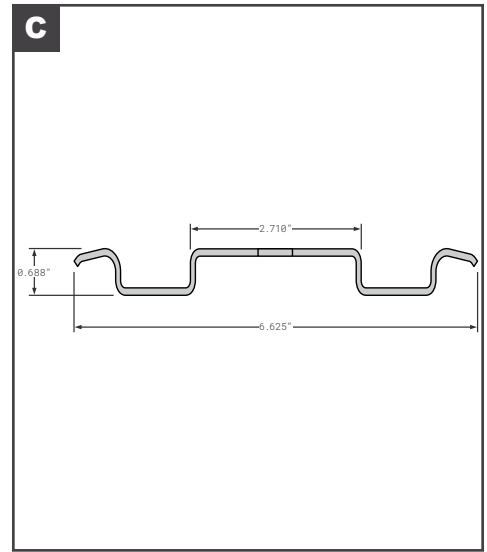

Side Posts

Side Posts