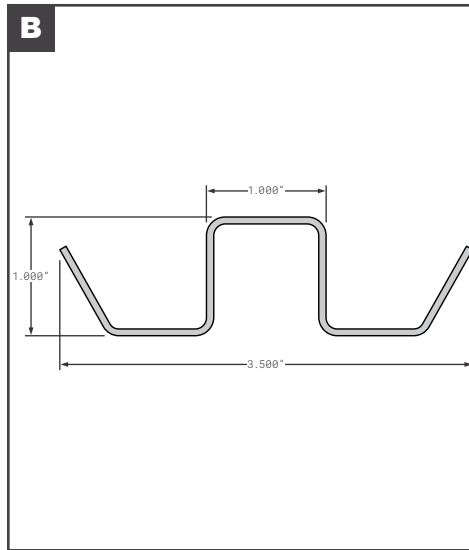

Starter Roof Bows

Repairs