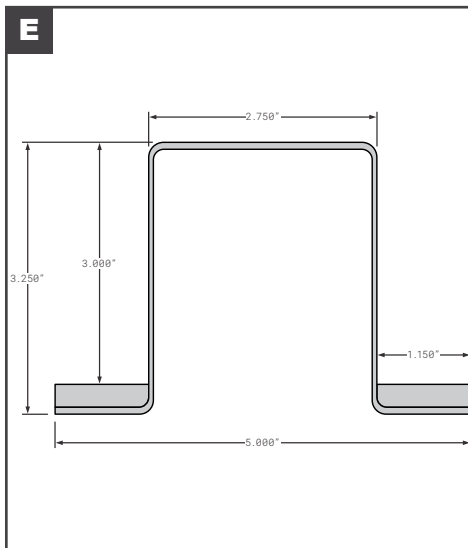

Part No.	Description	Replaces	Length
A	FCB025-825-001	UTILIMASTER STYLE FOR 102" WIDE - ALUMINUM MILL FINISH	06701232	98.5" MITRED
B	SUP04A02754-01	WABASH (FORMERLY SUPREME) FOR 102" WIDE - ALUMINUM MILL FINISH	OEM	86.25"
B	SUP04A02754-02	WABASH (FORMERLY SUPREME) FOR 96" WIDE - ALUMINUM MILL FINISH	OEM	80.25"
C	FCB035-905	UNIVERSAL GALVANIZED STEEL WITH JOGGLE 2"	04S00020, 03-6512-0-042	--
D	FCB035-202	GREAT DANE STYLE GALVANIZED STEEL WITH JOGGLE 2.5"	GDP40915001, 09432	--
E	HY10053383	HYUNDAI FRONT POST GALVANIZED WITH JOGGLES 117-02336	OEM	106.6"
F	HY10053901	HYUNDAI FRONT POST WITH JOGGLES 117-02339	OEM	106.6"