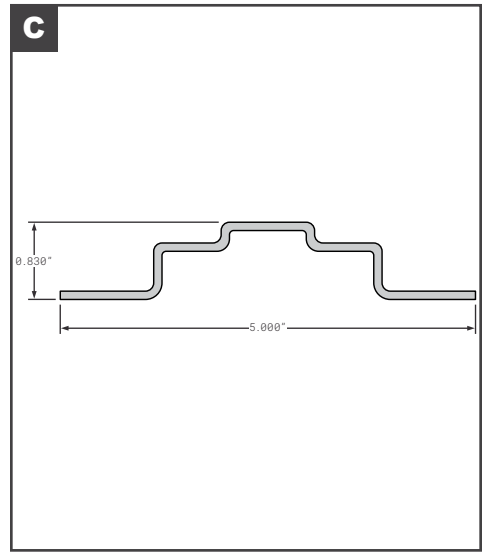

Side Posts

Side Posts