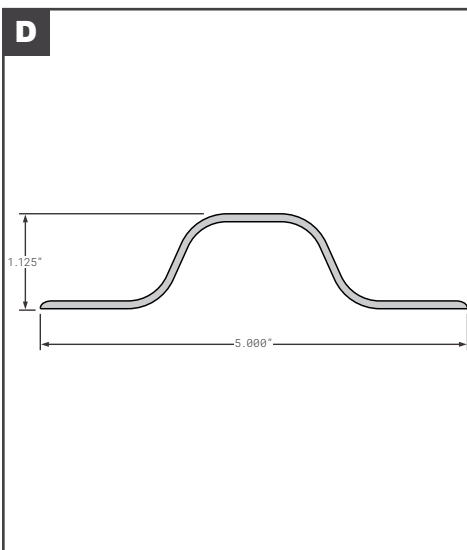

Side Rub Rails

Side Bottom Rails

	Part No.	Description	Replaces	Length
A	HYU10028852	HYUNDAI RUB RAIL	OEM	612.20"
B	HYU10009072	HYUNDAI RUB RAIL	OEM	314.6"
C	FCB045-756	MORGAN STYLE ROUND RUB RAIL	0045597, 004553, 004558	336"
C	MOR0045597	MORGAN ROUND RUB RAIL	OEM	--
D	SUPED153000	WABASH (FORMERLY SUPREME) ROUND STYLE	OEM	300"
E	FCB045-910	UNIVERSAL REINFORCEMENT STEEL ANGLE 1 X 4"	--	120"
F	FCB045-911	UNIVERSAL REINFORCEMENT STEEL ANGLE 1 X 5"	--	120"