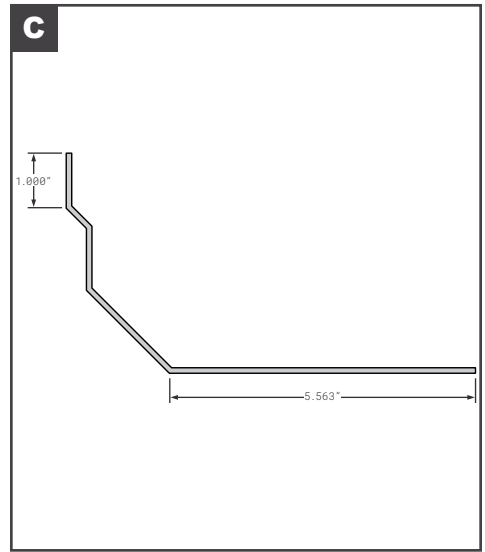

Corner Radius

Corner Radius