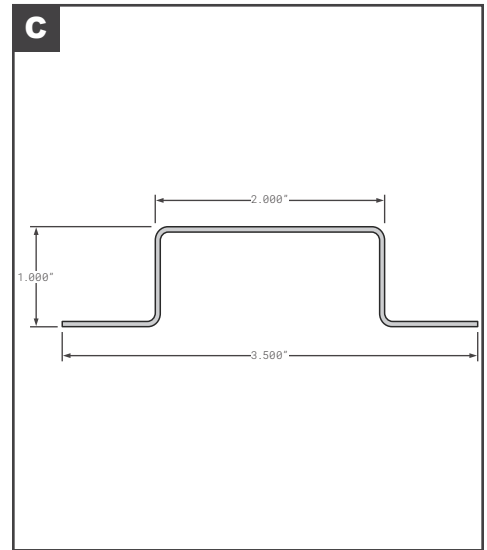

Starter Roof Bows

Repairs