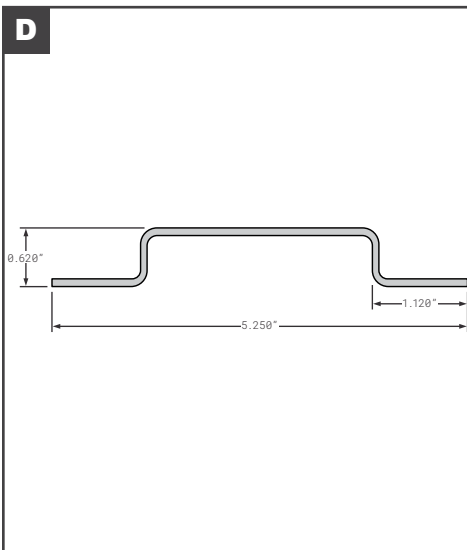

Part No.	Description	Replaces	Length
A	FCB035-559	GREAT DANE STYLE SIDE POST GALVANIZED STEEL UNIVERSAL 1.12 X 5.25 X 110	40900411	110"
B	FCB035-903	GREAT DANE STYLE SIDE POST GALVANIZED STEEL UNIVERSAL .69 X 5.5" 40904601X110 NON-LOGISTIC	40904601X110	110"
C	FCB035-904	GREAT DANE STYLE SIDE POST GALVANIZED STEEL UNIVERSAL LOG 1.25 X 5" 40910400 STO 04-20577-006	40910400, 04-20577-006-00	120"
D	HY10007272	HYUNDAI SIDE POST 112-02021C 14GA GALVANIZED GR50	OEM	113"
E	HY10009128	HYUNDAI SIDE POST 112-02019D 16GA GALVANIZED GR50	10014002, 100091320, 10011825, 10021729, 10009129, 10014020, 10031102	131"
F	HY10011202	HYUNDAI SIDE POST 112-02039 14GA GALVANIZED STEEL	OEM	108"