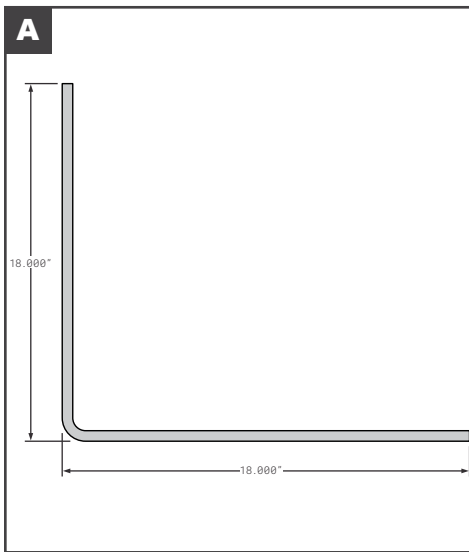

Inner Radius