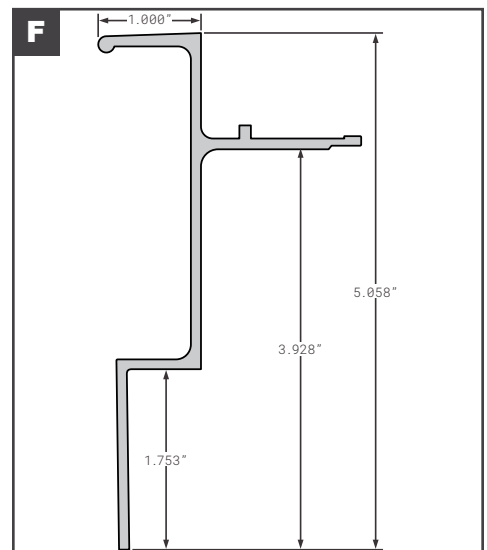

Part No.	Description	Replaces	Length
A	FCB050-756	MORGAN STYLE N/S GVSD & GVSR	00015904	336"
	- Alternative Lengths	FCB050-756-001, FCB050-756-11	00015904	432", 132"
B	FCB050-758	MORGAN STYLE N/S GVFD & GVMD TOP RAIL	00033901	336"
C	MOR00015904	MORGAN NEW STYLE GVSD & GVSR	OEM	325"
D	MOR00033901	MORGAN NEW STYLE GVFD & GVMD	OEM	325"
E	FCB050-520	MULTIVANS STYLE DRY FREIGHT	EE2126, 1502/26	312"
F	FCB050-530	READING (TRG) STYLE DRY FREIGHT	74000925, 74000926, 8802/28	336"

Rails