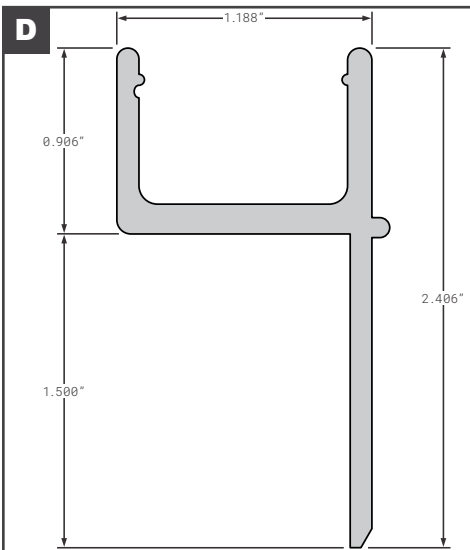

Connector Posts

Inner Radius

	Part No.	Description	Replaces	Length
A	MOR001483	MORGAN GVFD & GVMD VERTICAL	OEM	112.31"
B	FCB035-520	MULTIVANS VERTICAL & HORIZONTAL	EE0356, DB1044	111.25"
C	90-4-2349-0-121	TRAILMOBILE CONNECTOR	OEM	120"
D	SUP002011173007	WABASH (FORMERLY SUPREME) HORIZONTAL	OEM	87.25"
D	SUP04A02763-04	WABASH (FORMERLY SUPREME) HORIZONTAL WITH HOLES	OEM	87.25"
E	SUP01201149-13	WABASH (FORMERLY SUPREME) VERTICAL	OEM	101.5"
E	SUP01201149-14	WABASH (FORMERLY SUPREME) VERTICAL	OEM	107.5"
F	FCB025-301	UNIVERSAL BEVELELD GALVANIZED GALVANIZED STEEL	GDP49900254, 04S02599	110"