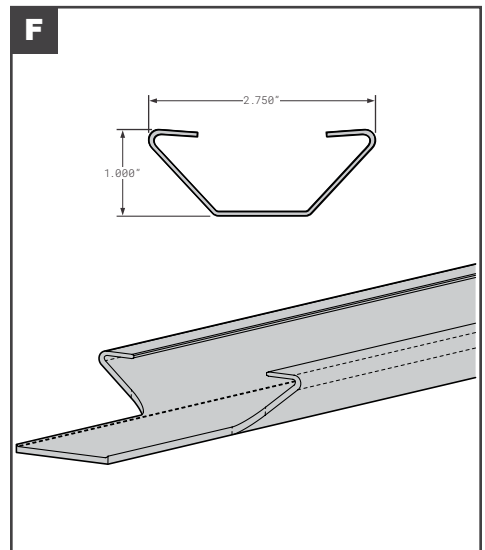

Part No.	Description	Replaces	Length
A	FCB055-200	GREAT DANE STYLE ALUMINUM HAT	08581	96"
A	FCB055-200-001	GREAT DANE STYLE ALUMINUM HAT	14113	102"
B	FCB055-202	GREAT DANE STYLE P-VAN AND COMPOSITE	69102526, 41203019	98.63"
C	FCB055-203	GREAT DANE STYLE GALVANIZED STEEL HAT STYLE	41203004	98.12"
C	FCB055-204	GREAT DANE STYLE 2018 OR NEWER COMPOSITE EXTRUDED ALUMINUM MILL FINISH	41203006	98.12"
D	HY10035596	HYUNDAI NOTCHED ROOF BOW	OEM	99.3"
E	HY5100DA001X02	HYUNDAI ALUMINUM ROOF BOW	OEM	--
F	HYU10020735	HYUNDAI WITH NOTCHES	OEM	99"