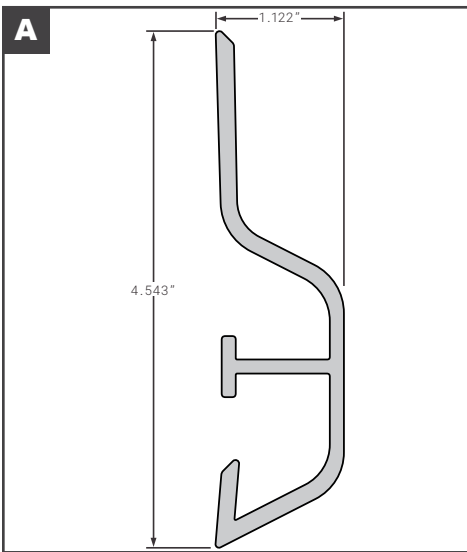

Side Rub Rails

Rails