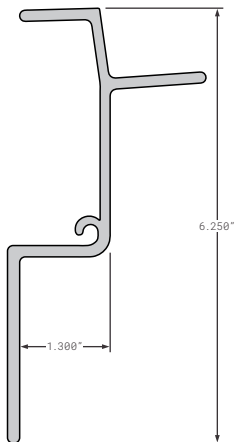

Nose Rails

FCB040-875 REPLACES WAB04A00211
WABASH STYLE SHEET & POST 102" WIDE 1 PIECE WRAP AROUND