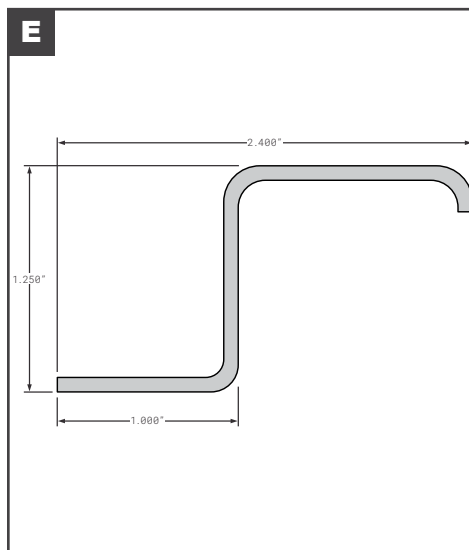

Side Posts

	Part No.	Description	Replaces	Length
A	FCB035-880-002	WABASH STYLE SIDE POST INNER WAB53002552 COMPOSITE PLATE LOGISTIC	WAB53002552	110"
B	FCB035-880-004	WABASH STYLE SIDE POST OUTER WAB01A01850 COMPOSITE PLATE PPW FLAT	WAB01A01850	108.25"
C	FCB035-901	WABASH STYLE SIDE POST GALVANIZED STEEL UNIVERSAL 1.25 X 5" 01200069 NON-LOGISTIC	1200069	110"
D	SUP01201150-06	WABASH (FORMERLY SUPREME) Z .81"	015992, 01201150-06	101.5"
E	SUP01201147-07	WABASH (FORMERLY SUPREME) Z 1.25" HOLES 2" ON CENTER	015554765A, 01201147-07	107.5"
E	SUP015201011A	WABASH (FORMERLY SUPREME) Z 1.25" - NO HOLES	015201011A	106.38"