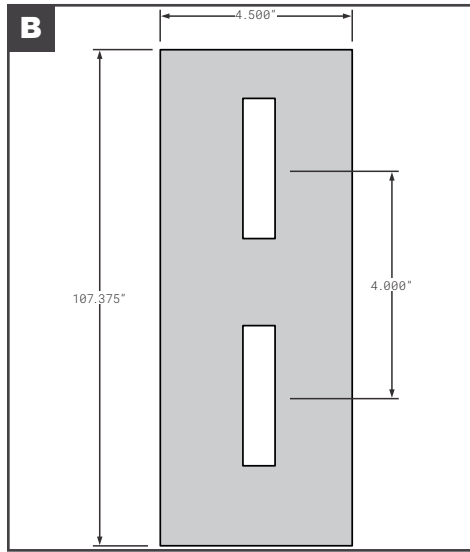

Side Posts

Side Posts