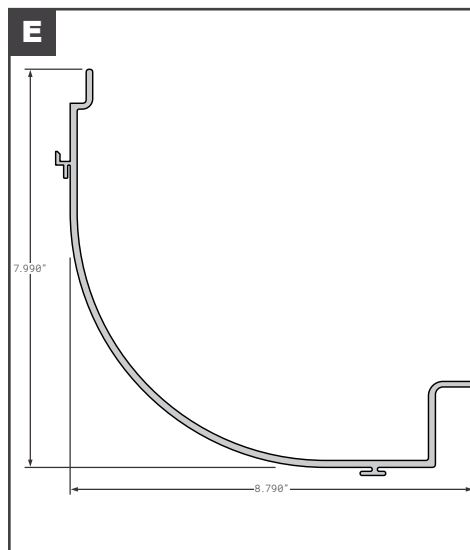

Part No.	Description	Replaces	Length
A	FCB025-214	GREAT DANE 6" RADIUS ALUMINUM ABF GREY	GDP49900216002	102.25"
B	FCB025-218	GREAT DANE THINWALL P-VAN 3" RADIUS ALUMINUM PPW	GDP69104743004	110"
B	FCB025-218-002	GREAT DANE 3" RADIUS AMAZON BLUE	GDP40900549	104"
C	FCB025-220	GREAT DANE COMPOSITE EXTRUDED ALUMINUM MILL FINISH	GDP60430401X110.56	110.56"
D	FCB025-221	GREAT DANE 2018 OR NEWER COMPOSITE NEW STYLE EXTRUDED ALUMINUM MILL FINISH	GDP6040671X111.30	111.3"
E	HY10066880	HYUNDAI FRONT CORNER POST E05-049	OEM	107"
F	HY20032332	HYUNDAI RADIUS PANEL 6" RADIUS PPW	OEM	109.65"