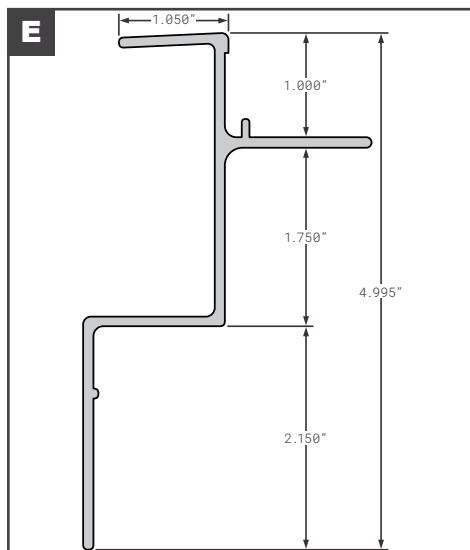

Part No.	Description	Replaces	Length
A	FCB050-756	MORGAN STYLE N/S GVSD & GVSR	00015904	336"
	- Alternative Lengths	FCB050-756-001, FCB050-756-11	00015904	432", 132"
B	FCB050-758	MORGAN STYLE N/S GVFD & GVMD TOP RAIL	00033901	336"
C	MOR00015904	MORGAN NEW STYLE GVSD & GVSR	OEM	325"
D	MOR00033901	MORGAN NEW STYLE GVFD & GVMD	OEM	325"
E	FCB050-520	MULTIVANS STYLE DRY FREIGHT	EE2126, 1502/26	312"
F	FCB050-530	READING (TRG) STYLE DRY FREIGHT	74000925, 74000926, 8802/28	336"

Rails