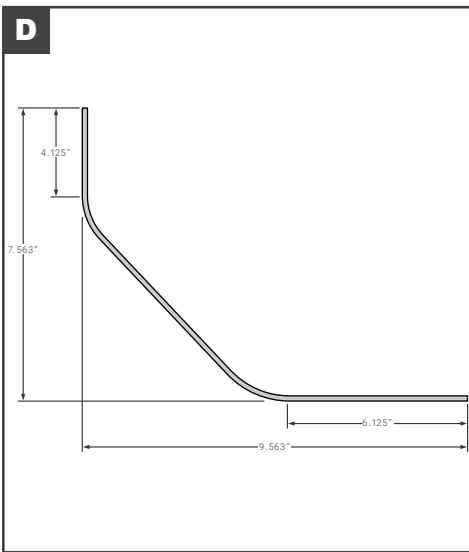

Part No.	Description	Replaces	Length
A	SPS01-12994-XXX00	STOUGHTON CORNER RADIUS BEVELED PPW	OEM	107"
B	SPS01-20165-XXX-00	STOUGHTON RADIUS ALUMINUM BEVELED PPW	OEM	110"
C	SPS01-20893-10500	STOUGHTON CORNER RADIUS ROADSIDE	OEM	--
D	SPS01-22583-10600	STOUGHTON ROADSIDE CORNER RADIUS 15.25"	OEM	104.88"
E	SPS01-22583-20600	STOUGHTON CURBSIDE CORNER RADIUS 15.25"	OEM	105.75"
F	SPS01-26416-10600	STOUGHTON ROADSIDE CORNER RADIUS 17" PPW	OEM	103.2"