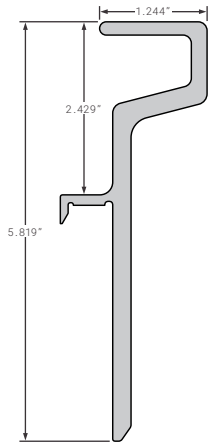

Nose Rails

HY10021329 OEM
HYUNDAI 101.5" 1 PIECE WRAP AROUND