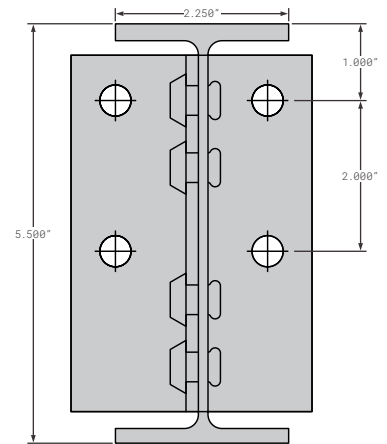

FCB010-805-001 REPLACES 04-2250-0-026
5.5 INCH I-BEAM 2.25 FLANGE WITH CLIPS, ALUMINUM 101.75"