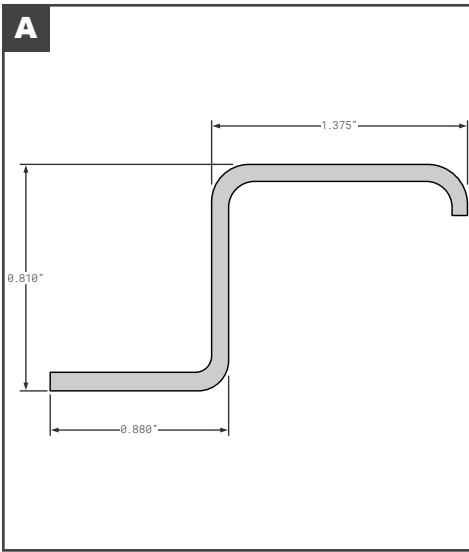

Side Posts

Side Posts