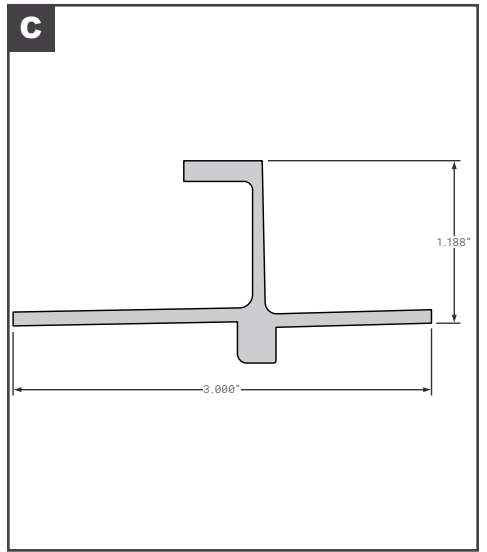

Connector Posts