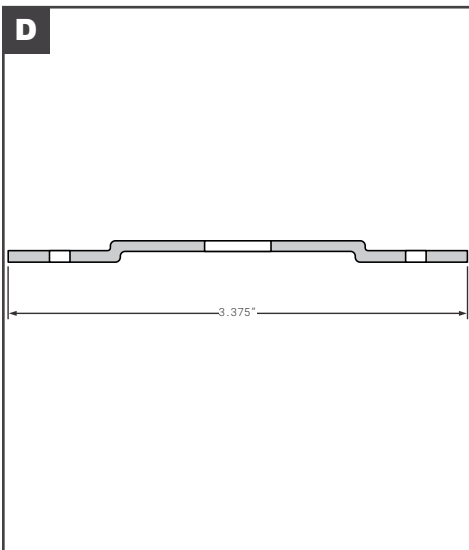

Part No.	Description	Replaces	Length
A	FCB035-807	UTILITY STYLE SIDE POST GALVANIZED STEEL 03-6512-0-047 .75 X 6.5" LOGISTIC 4" ON CENTER	03-6512-0-047	--
B	FCB035-807-001	UTILITY STYLE SIDE POST GALVANIZED STEEL 03-6512-0-065 .41" LOGISTIC 4" ON CENTER	03-6512-0-065	--
C	FCB035-860	VANGUARD STYLE SIDE POST GALVANIZED STEEL PST00029 .75"	PST00029	--
D	FCB035-865	VANGUARD STYLE SIDE POST INNER PST00056 COMPOSITE PLATE LOGISTIC	PST00056	--
E	FCB035-865-001	VANGUARD STYLE SIDE POST OUTER PST00055 COMPOSITE PLATE PPW	PST00055	--
F	FCB035-880	WABASH STYLE SIDE POST WAB01A01752 COMPOSITE PLATE PPW	WAB01A01752	--