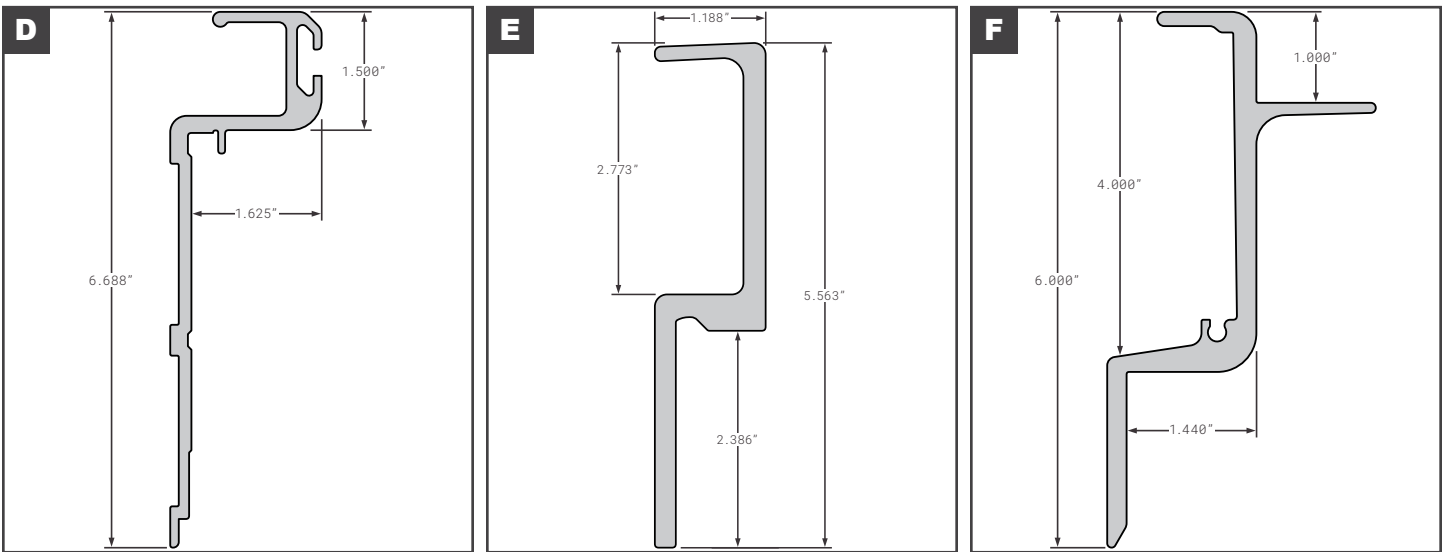

Side Top Rails

	Part No.	Description	Replaces	Length
A	SPS02-06388-62075	STOUGHTON ALUMINUM	OEM	620.75"
B	SPS02-20573-62350	STOUGHTON ALUMINUM CPV PV	OEM	623.5"
C	SPS02-30485-62450	STOUGHTON SHEET & POST	OEM	636"
D	SPS02-30486-62450	STOUGHTON ALUMINUM Z-PLATE	OEM	636"
E	STR03396	STRICK ALUMINUM	OEM	621.24"
F	90-4-1399-613	TRAILMOBILE "O-MODEL"	OEM	624"