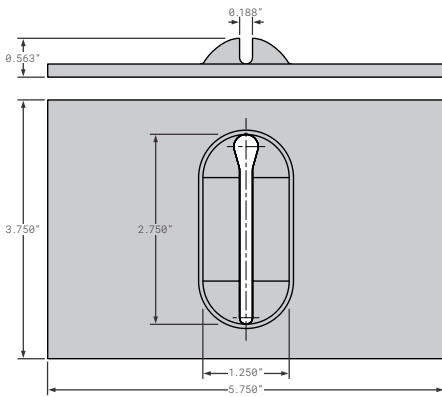

Accessories

1157021 REPLACES PEN70-10
3.75 X 5.75 WITH SLOT NO HOLES, STEEL