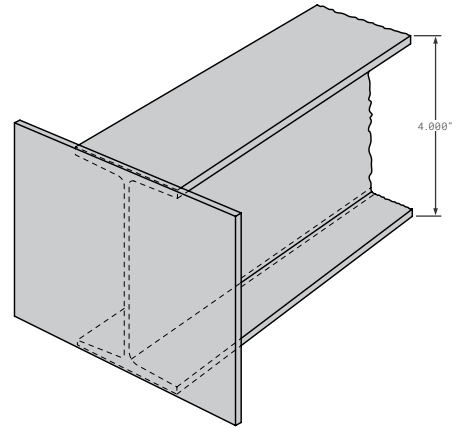

### Steel I-Beams

**HY10031775** REPLACES OEM  
HYUNDAI 4 INCH I-BEAM 3.2LBS/FT COATED WITH CLIPS, STEEL, 101.5"

**HY10059703** REPLACES OEM  
HYUNDAI 4 INCH I-BEAM 3.2LBS/FT COATED WITH CLIPS, NO HOLE, STEEL, 101.5"