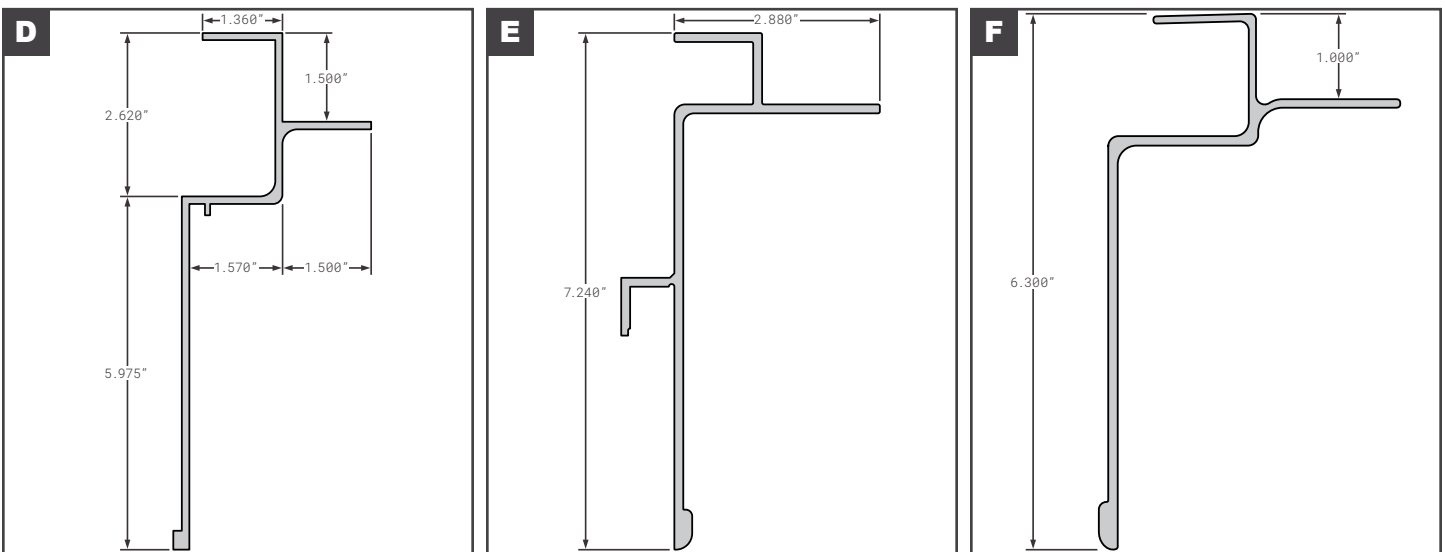

Side Top Rails

	Part No.	Description	Replaces	Length
A	FCB050-075	A.M. HAIRE STYLE DRY FREIGHT	00008, 7002/26	312"
B	FCB050-217	GREAT DANE STYLE P-SERIES	60309001, 603090VV-53	624"
	- Alternative Lengths	FCB050-217-30	60309001, 603090VV-53	360"
C	FCB050-218	GREAT DANE STYLE P-SERIES THINWALL	60311701, 603117VV-53	624"
D	FCB050-219	GREAT DANE STYLE NEW STYLE REEFER LAX-TEC	60312508, 60312510	624"
E	FCB050-220-001	GREAT DANE STYLE COMPOSITE PLATE	60318848X624.13, 60318848-53	624"
	- Alternative Lengths	FCB050-220-001-11, FCB050-220-001-22, FCB050-220-001-30	60318848X624.13, 60318848-53	132", 264", 360"
F	FCB050-221	GREAT DANE 2018 SHORT STYLE COMPOSITE PLATE	60318897-52	624"