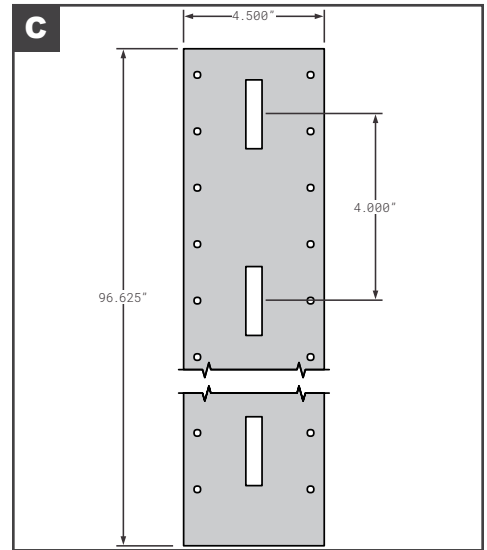

Side Posts

Side Posts