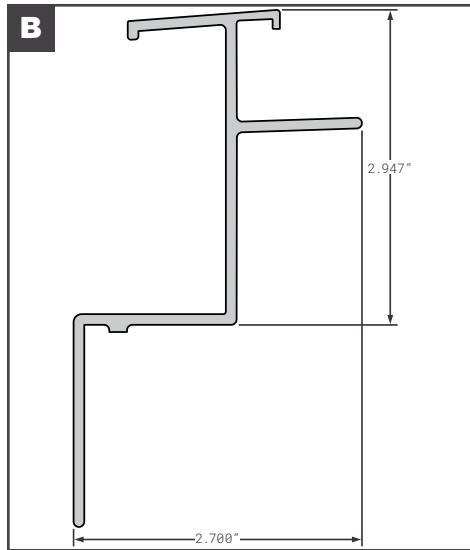

Side Top Rails

Side Top Rails