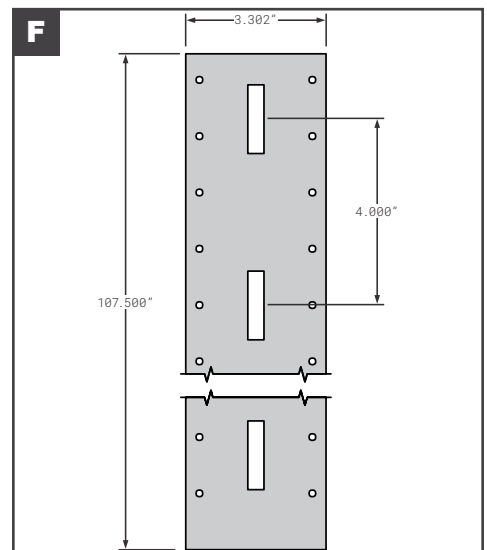

Part No.	Description	Replaces	Length
A	HY10039523	HYUNDAI A SLOT SIDE POST 112-02298 GALVANIZED	OEM	108"
B	HY10041439	HYUNDAI Z SLOT SIDE POST E05-045	OEM	111.54"
C	HY10046094	HYUNDAI A-TRACK INNER POST	OEM	96.69"
D	HY10067082	HYUNDAI Z POST E-TRACK E05-062	OEM	114.48"
E	HY10072604	HYUNDAI OUTER POST 112-15830 2733MM WHITE LIGHTWEIGHT SIDE CLOSURE	OEM	107.59"
F	HY10072649	HYUNDAI LIGHTWEIGHT PUNCHED INNER POST 112-15831	OEM	107.44"