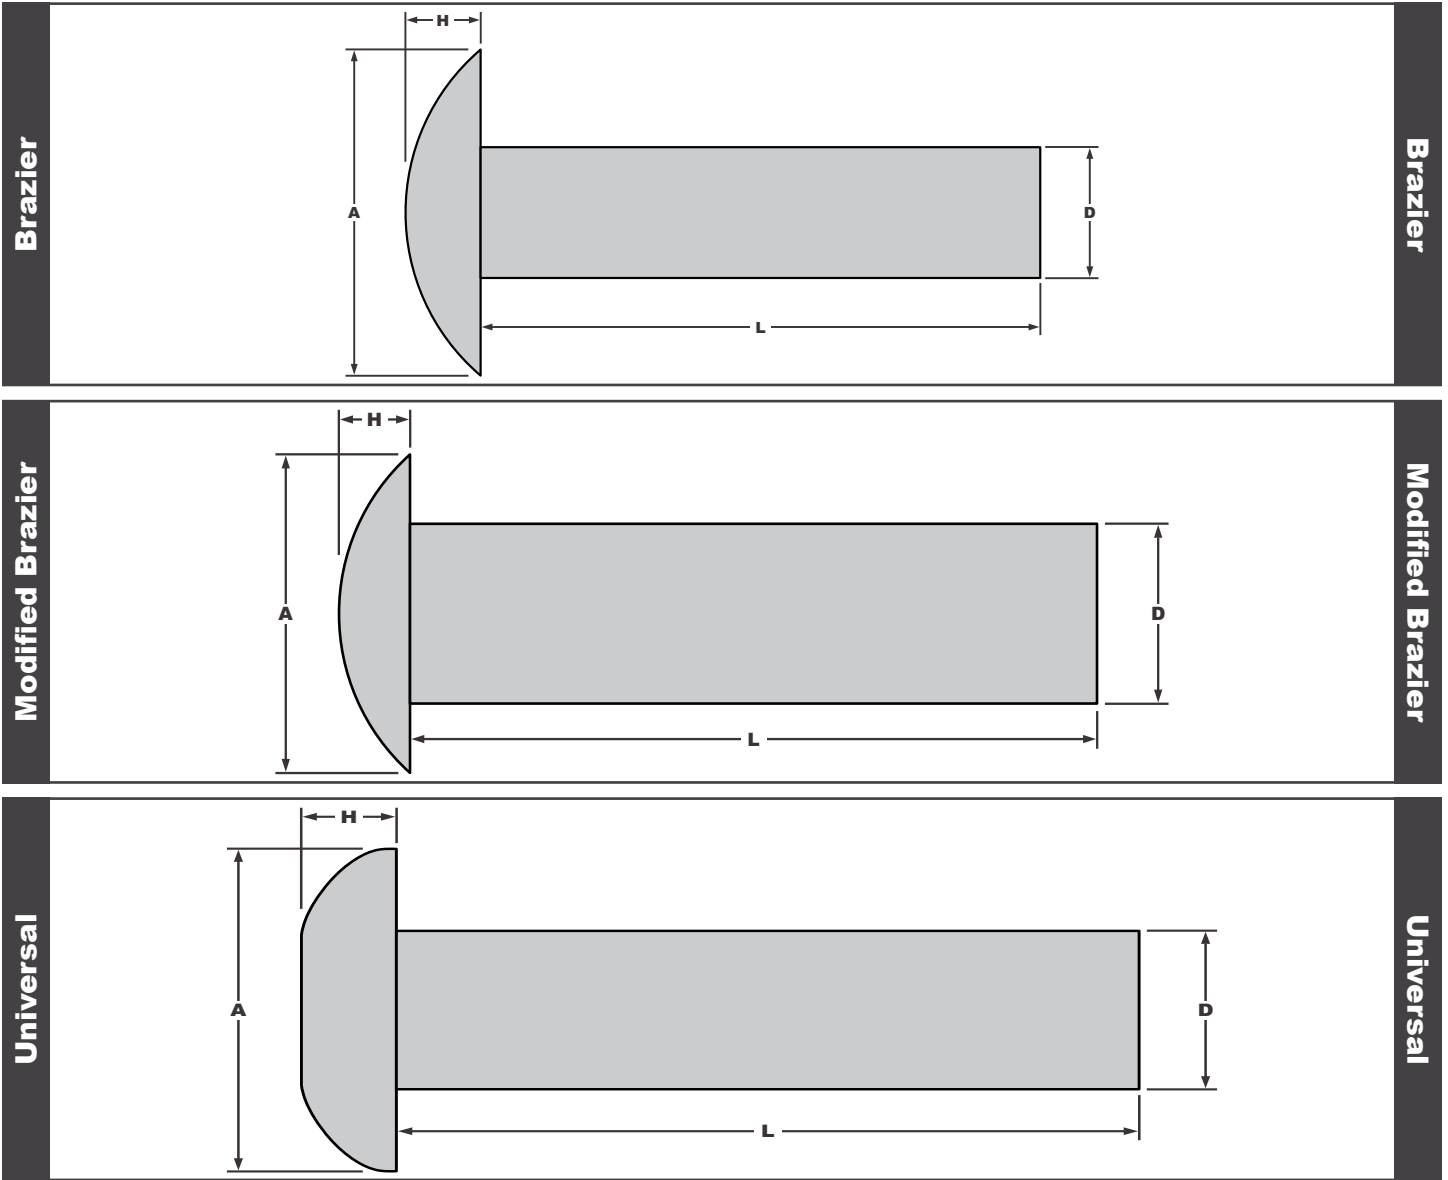

Aluminum Bucking Rivets

Rivet Alloy Identification

Hard — Alloy 2117 I.D. Mark Depressed dimple in top center of rivet head

Soft — Alloy 1100F I.D. Mark Raised figure "2" on bottom of shank

All rivets are chamfered.

Rivet Set Tool