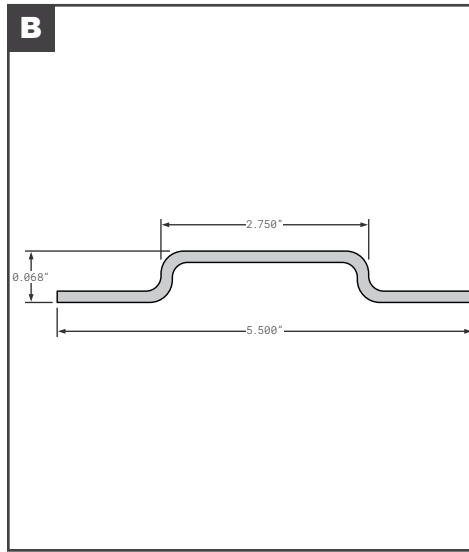

Side Posts

Posts & Radius Panels

Side Posts