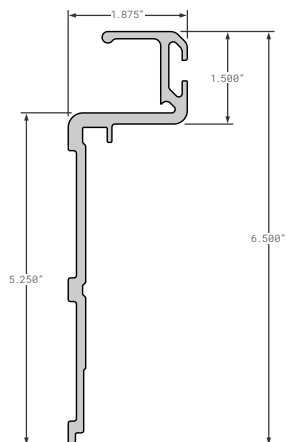

Nose Rails

SPS02-30306-09019 OEM
STOUGHTON UNPUNCHED