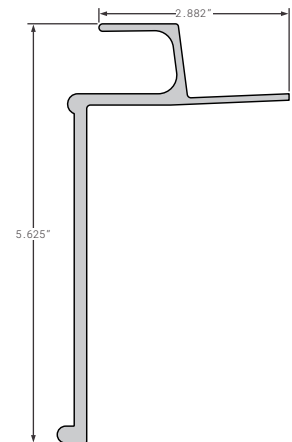

FCB040-878 REPLACES WAB04A01826
WABASH STYLE COMPOSITE 102" WIDE 1 PIECE WRAP AROUND