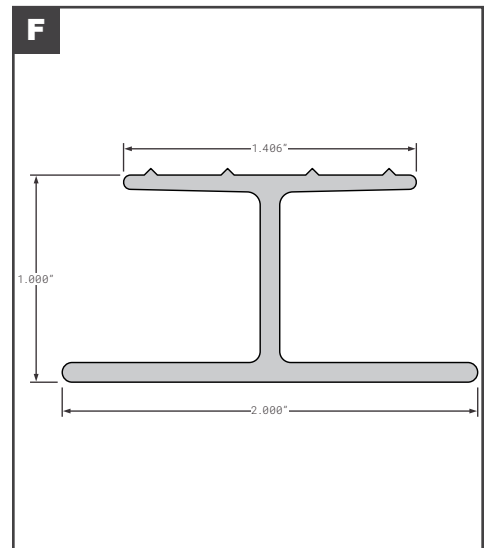

Roof Bows

	Part No.	Description	Replaces	Length
A	X6138X120	1/2" SIDE CORRUGATION CLOSURE AND ROOF	UNIVERSAL	120"
B	X6148X120	1/4" MOLDING	UNIVERSAL	120"
B	X6148X144	1/4" MOLDING	UNIVERSAL	144"
C	MOR003951	MORGAN ALUMINUM	OEM	96"
D	STR01803	STRICK 10 FT PC AA83C005512A1	OEM	120"
E	1011039	GALVANIZED STEEL ANTI-SNAG	UNIVERSAL	99"
F	FCB055-151	FRUEHAUF STYLE ALUMINUM H.D. I-BEAM	RCF-4048-1	98.5"