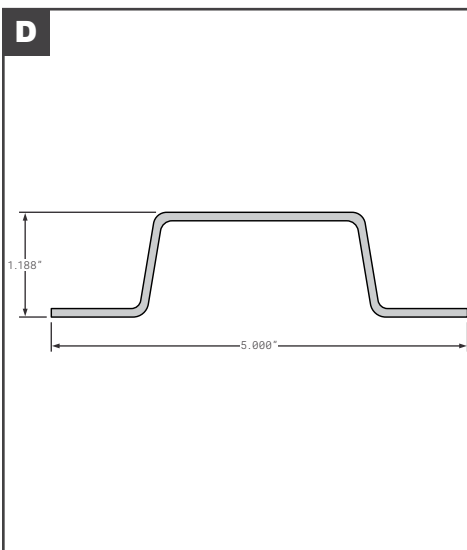

Part No.	Description	Replaces	Length
A	STR62014	STRICK LOGISTIC A SLOT SIDE POST GALVANIZED STEEL	OEM	107.31"
B	STR728437	STRICK SIDE NOSE POST GALVANIZED STEEL 5.25" HAT 1.3125" DEEP	OEM	107.5"
C	7513-5-044-1166	TRAILMOBILE ULTRA PLATE ASSEMBLED POST PUNCHED	OEM	110"
D	90-4-1988P-0-112	TRAILMOBILE GALVANIZED STEEL HAT 1-3/16 X 5" WIDE PUNCHED	OEM	112"
E	90-4-483-0-114	TRAILMOBILE ALUMINUM HAT 1.25"	OEM	--
F	FCB035-802	UTILITY STYLE 3000R ALUMINUM J	01-6500-0-157	--