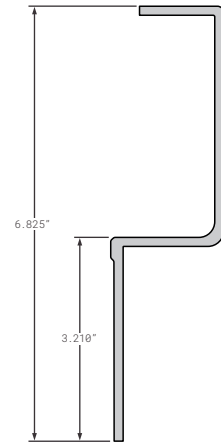

FCB040-211 REPLACES
GDP69103212, GDP41200891
GREAT DANE STYLE P-VAN 102" WIDE 1 PIECE WRAP AROUND