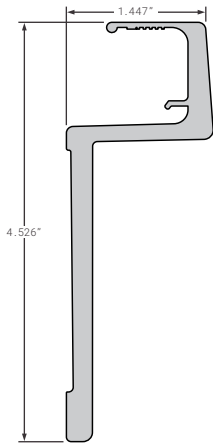

Nose Rails

FCB040-807 REPLACES 03-6650-0-510
UTILITY STYLE VS2DC & VS2DX 102" WIDE 1 PIECE WRAP AROUND