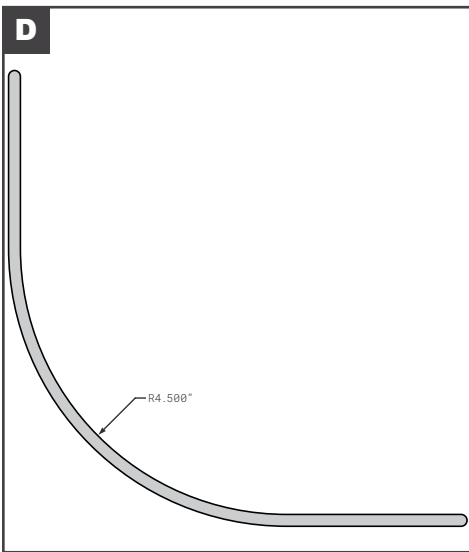

Part No.	Description	Replaces	Length
A	FCB025-806-001	UTILITY STYLE 3000R REEFER WITH TABS EXTRUDED ALUMINUM MILL FINISH	01-6500-0-156	120"
B	FCB025-807	UTILITY NEW STYLE 4000D-X, 4000D-X 100 COMPOSITE, 4000D-X TBR DRY FREIGHT EXTRUDED ALUMINUM MILL FINISH	01-6500-0-164	120"
C	FCB025-807-002	UTILITY NEW STYLE DRY FREIGHT ALUMINUM PPW	03-2170-0-355, 03-2170-0-351	110"
D	FCB025-860	VANGUARD COMPOSITE EXTRUDED ALUMINUM MILL FINISH	EXT00012-110	110"
E	FCB025-880	WABASH STYLE DURAPLATE EXTRUDED ALUMINUM MILL FINISH	E8350120, E9261200	120"
F	FCB025-882	WABASH STYLE FREIGHT PRO 5" ALUMINUM PPW	PNL8-19	110"