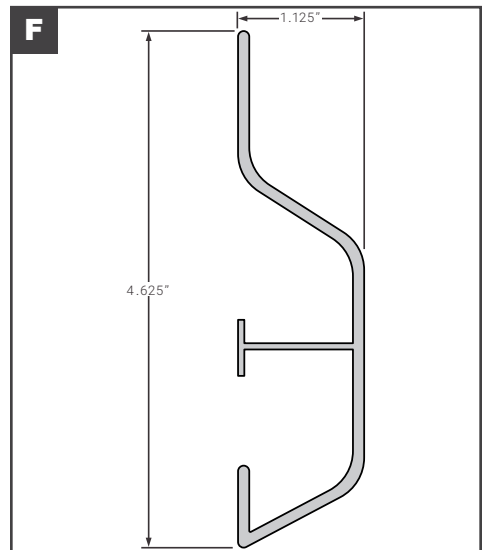

Side Rub Rails

	Part No.	Description	Replaces	Length
A	FCB005-890	ALL MAKES UNIVERSAL ROUND HALF MOON STYLE	--	--
A	HYU10064608	HYUNDAI RUB RAIL END CAP	OEM	--
B	FCB005-756-003	MORGAN STYLE RUB RAIL END CAP	006972	--
B	MOR006972	MORGAN RUB RAIL END CAP	OEM	--
C	SPS04-21987-00000	STOUGHTON ALUMINUM CAP FOR RUB RAIL	OEM	--
D	SPS01-22292-00000	STOUGHTON RUB RAIL END CAP SHIM	OEM	--
E	SUPA1300340	SUPREME END CAP 001080 ROUND RUB RAIL	OEM	--
F	FCB045-890	ALL MAKES UNIVERSAL RUB RAIL	WABE076000, WABE0766130, 02 18804 613 50, 60314403	624"