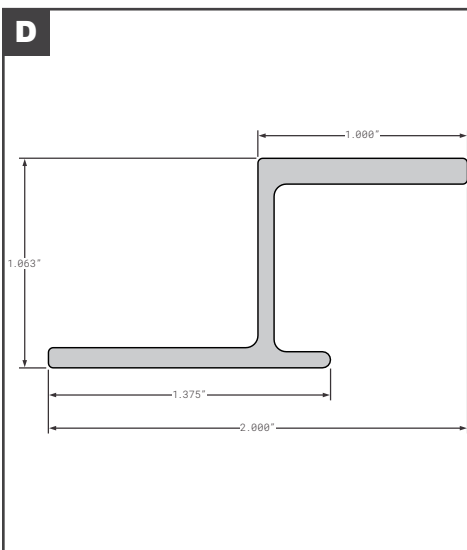

Part No.	Description	Replaces	Length
A	HY10039523	HYUNDAI A SLOT SIDE POST 112-02298 GALVANIZED	OEM	108"
B	HY10041439	HYUNDAI Z SLOT SIDE POST E05-045	OEM	111.54"
C	HY10046094	HYUNDAI A-TRACK INNER POST	OEM	96.69"
D	HY10067082	HYUNDAI Z POST E-TRACK E05-062	OEM	114.48"
E	HY10072604	HYUNDAI OUTER POST 112-15830 2733MM WHITE LIGHTWEIGHT SIDE CLOSURE	OEM	107.59"
F	HY10072649	HYUNDAI LIGHTWEIGHT PUNCHED INNER POST 112-15831	OEM	107.44"