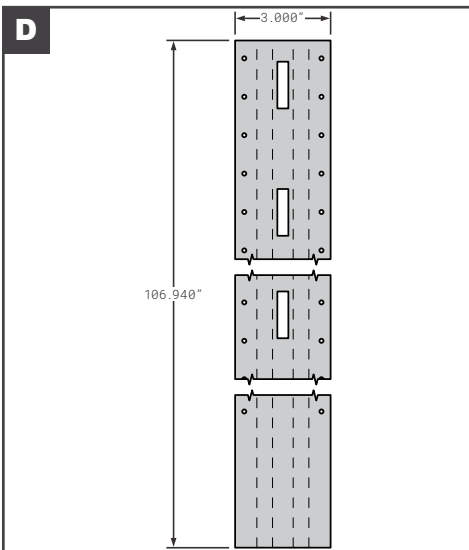

Part No.	Description	Replaces	Length
A	FCB035-825	UNIVERSAL Z .81" - GALVANIZED STEEL	019103063, 015992, 01201150-06	107"
B	FCB035-200	GREAT DANE STYLE SIDE POST ALUMINUM ALUMINUM Z 70092 2"	70092	--
C	FCB035-205	GREAT DANE STYLE SIDE POST GALVANIZED STEEL 40915011 .83" LOGISTIC 4" ON CENTER	40915011	110"
D	FCB035-220	GREAT DANE STYLE SIDE POST INNER 40915179 COMPOSITE PLATE LOGISTIC	40915179	107"
E	FCB035-220-001	GREAT DANE STYLE SIDE POST OUTER 40915178 COMPOSITE PLATE PPW	40915178	--
F	FCB035-301	GREAT DANE STYLE SIDE POST GALVANIZED STEEL UNIVERSAL .5 X 6.5" 40912301X110 STO 04-20671-006	40912301X110, 04-20671-006	110"