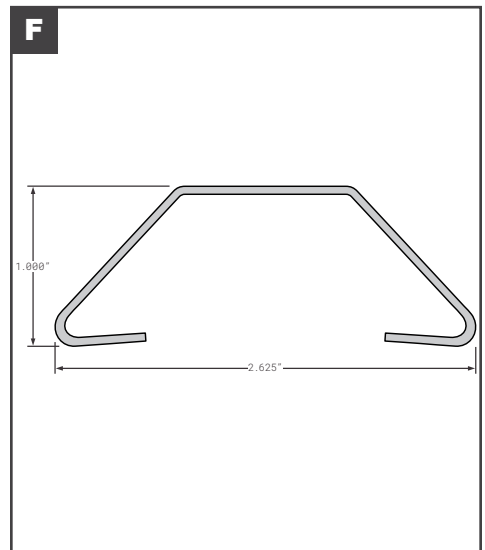

Part No.	Description	Replaces	Length
A	FCB055-860	VANGUARD STYLE GALVANIZED STEEL	RBW00004	98.94"
B	SUP07200142-03	WABASH TRUCK BODY (FORMERLY SUPREME) 015084002A	OEM	90.88"
B	SUP07200142-04	WABASH TRUCK BODY (FORMERLY SUPREME) 015084003A	OEM	96.88"
C	FCB055-075	A.M.HAIRE STYLE	30722, 30723	98.5"
D	FCB055-370	KIDRON STYLE, READING (TRG) STYLE	K932023	100"
E	FCB055-460	MICKEY STYLE	6110662, 5112333	97.5"
F	FCB055-755	MORGAN STYLE GALVANIZED STEEL	019083, 0192303	92"
F	MOR0192303	MORGAN GALVANIZED STEEL 019083, 0192403	OEM	92"
F	FCB055-757	MORGAN STYLE GALVANIZED STEEL	019084, 0192304	98"
F	MOR0192304	MORGAN GALVANIZED STEEL 019084, 0192404	OEM	98"