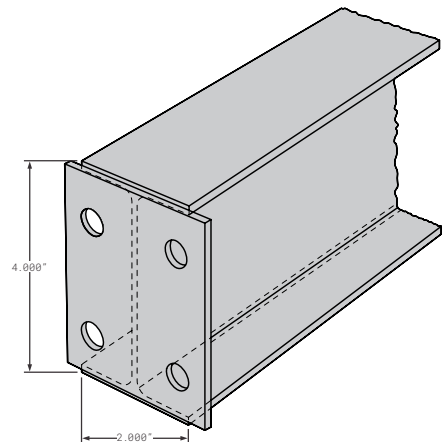

SPS04-18454-00100 REPLACES OEM
STOUGHTON 4 I-BEAM ASSEMBLY, 101.12"