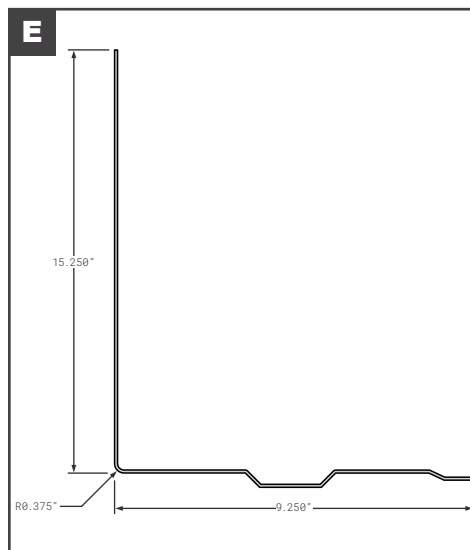

Inner Radius