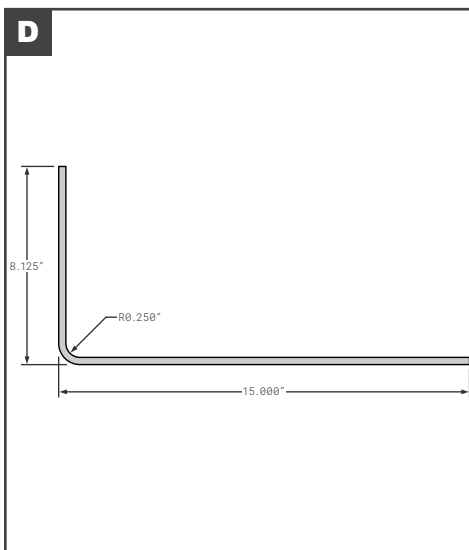

Inner Radius