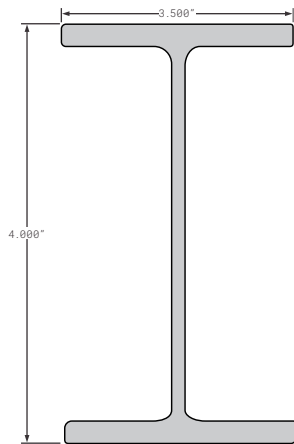

Aluminum I-Beams

1157030 REPLACES UNIVERSAL
4 INCH I-BEAM 3.5" FLANGE, ALUMINUM, USE WITH CLIP FCB010-920, 102"