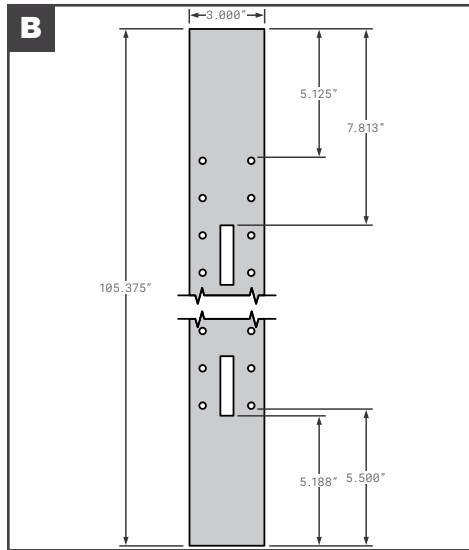

Side Posts

Side Posts