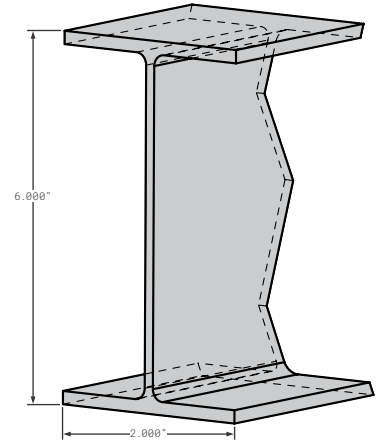

1157039 REPLACES UNIVERSAL
6 INCH I-BEAM 3.70 LBS/FT 2" FLANGE, STEEL, 102"