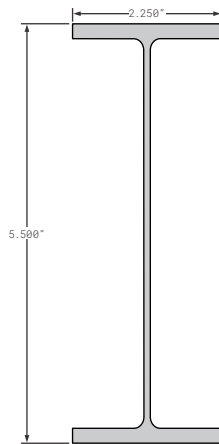

FCB010-805 REPLACES --
5.5 INCH I-BEAM 2.25 FLANGE NO CLIPS, ALUMINUM, UTILITY STYLE BLANK, USE WITH CLIP FCB010-920, 102"