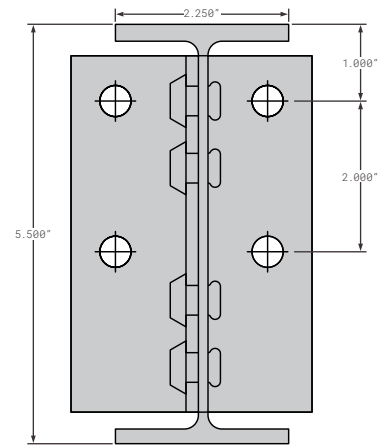

HYBEAMAA011X01 REPLACES E08-015-1 I-BEAM
HYUNDAI 5.5 INCH I-BEAM WITH CLIPS, ALUMINUM, 101.5"

Aluminum I-Beams

SPS03-07882-00400 REPLACES OEM
STOUGHTON HAT STYLE , 100.56"