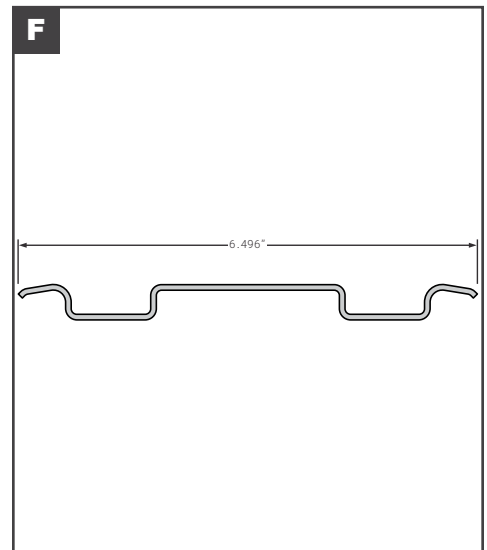

Part No.	Description	Replaces	Length
A	FCB035-559	GREAT DANE STYLE SIDE POST GALVANIZED STEEL UNIVERSAL 1.12 X 5.25 X 110	40900411	110"
B	FCB035-903	GREAT DANE STYLE SIDE POST GALVANIZED STEEL UNIVERSAL .69 X 5.5" 40904601X110 NON-LOGISTIC	40904601X110	110"
C	FCB035-904	GREAT DANE STYLE SIDE POST GALVANIZED STEEL UNIVERSAL LOG 1.25 X 5" 40910400 STO 04-20577-006	40910400, 04-20577-006-00	120"
D	HY10007272	HYUNDAI SIDE POST 112-02021C 14GA GALVANIZED GR50	OEM	113"
E	HY10009128	HYUNDAI SIDE POST 112-02019D 16GA GALVANIZED GR50	10014002, 100091320, 10011825, 10021729, 10009129, 10014020, 10031102	131"
F	HY10011202	HYUNDAI SIDE POST 112-02039 14GA GALVANIZED STEEL	OEM	108"