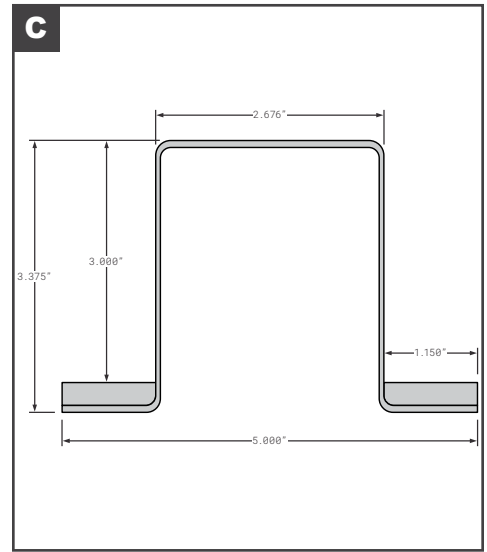

Front Posts

Front Posts