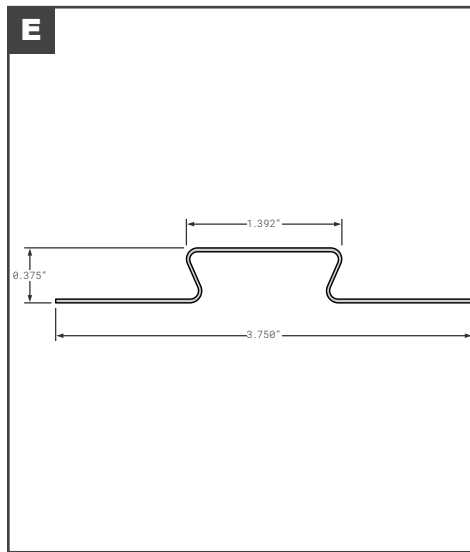

Part No.	Description	Replaces	Length
A	HY10019375	HYUNDAI SIDE POST 112-02084-35 16GA GALVANIZED	10021633, 10025267, 10021416, 10034723, 10022838, 10011849, 10022849, 10014287, 10012431	117"
B	HY10022262	HYUNDAI POST INNER A-TRACK 112-15290	OEM	107.5"
C	HY10023498	HYUNDAI A SLOT LOGISTIC POST 112-02040 GALVANIZED	OEM	106.5"
D	HY10030203	HYUNDAI SIDE POST 112-02039 GALVANIZED	OEM	123.938"
E	HY10035778	HYUNDAI OUTER POST 112-15443 PPW	OEM	107.625"
E	HY10037274	HYUNDAI OUTER POST CLOSURE SIDE 112-15443-14 PPW	OEM	114.63"
E	HY10042083	HYUNDAI OUTER POST CLOSURE SIDE PP ORANGE	OEM	96.85"
F	HY10036046	HYUNDAI A SLOT SIDE POST 112-02290 GALVANIZED	OEM	108"
F	HY10038647	HYUNDAI A SLOT SIDE POST 112-02296 GALVANIZED	OEM	106.96"