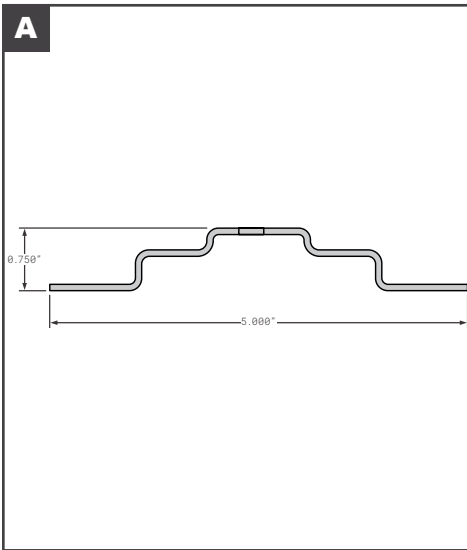

Side Posts

Side Posts