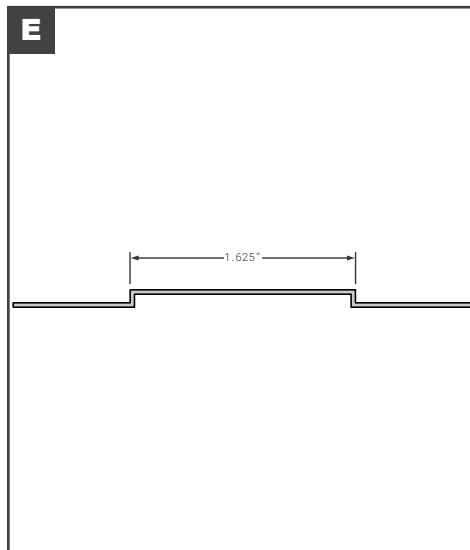

Part No.	Description	Replaces	Length
A	FCB035-807	UTILITY STYLE SIDE POST GALVANIZED STEEL 03-6512-0-047 .75 X 6.5" LOGISTIC 4" ON CENTER	03-6512-0-047	--
B	FCB035-807-001	UTILITY STYLE SIDE POST GALVANIZED STEEL 03-6512-0-065 .41" LOGISTIC 4" ON CENTER	03-6512-0-065	--
C	FCB035-860	VANGUARD STYLE SIDE POST GALVANIZED STEEL PST00029 .75"	PST00029	--
D	FCB035-865	VANGUARD STYLE SIDE POST INNER PST00056 COMPOSITE PLATE LOGISTIC	PST00056	--
E	FCB035-865-001	VANGUARD STYLE SIDE POST OUTER PST00055 COMPOSITE PLATE PPW	PST00055	--
F	FCB035-880	WABASH STYLE SIDE POST WAB01A01752 COMPOSITE PLATE PPW	WAB01A01752	--