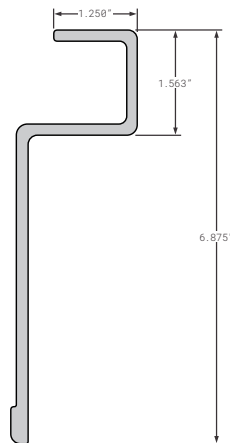

FCB040-221 REPLACES
43901677
GREAT DANE STYLE 2018 COMPOSITE 102" WIDE 1 PIECE
WRAP AROUND