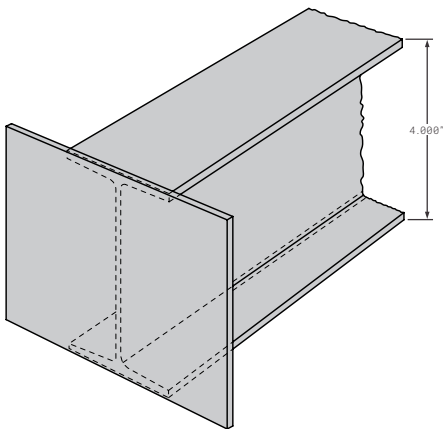

Steel I-Beams

HY1170AA007G01 REPLACES OEM
HYUNDAI 4 INCH I-BEAM 3.2LBS/FT GALVANIZED WITH CLIPS, NO HOLE, STEEL, 101.5"