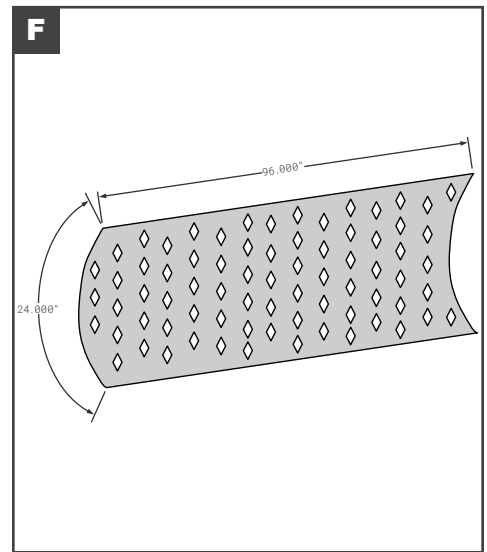

Part No.	Description	Replaces	Length
A	FCB025-901	A.M. HAIRE STYLE FOR 102" WIDE - ALUMINUM MILL FINISH	00151-01	90.5"
B	FCB025-370	KIDRON REEFER FOR 102" WIDE - EXTRUDED ALUMINUM MILL FINISH	K935148	91.5"
C	FCB025-460	MICKEY STYLE FOR 102" WIDE - ALUMINUM MILL FINISH	5005603	91"
D	FCB025-753	MORGAN STYLE FOR 96" WIDE - ALUMINUM MILL FINISH	13500	80.88"
D	FCB025-753-001	MORGAN STYLE FOR 102" WIDE - ALUMINUM MILL FINISH	13502	86.88"
D	FCB025-755-001	MORGAN STYLE FOR 102" WIDE - STAINLESS STEEL	1358401	86.88"
D	MOR13500	MORGAN FOR 96" WIDE - ALUMINUM MILL FINISH	OEM	80.88"
D	MOR13502	MORGAN FOR 102" WIDE - ALUMINUM MILL FINISH	OEM	86.88"
D	MOR1358401	MORGAN FOR 102" WIDE - STAINLESS STEEL	OEM	86.88"
E	FCB025-520	MULTIVANS STYLE FOR 102" WIDE - ALUMINUM MILL FINISH	DB100802	91.75"
F	FCB025-531	READING (TRG) STYLE FOR 102" WIDE - DIAMOND PLATE	13440001	96"