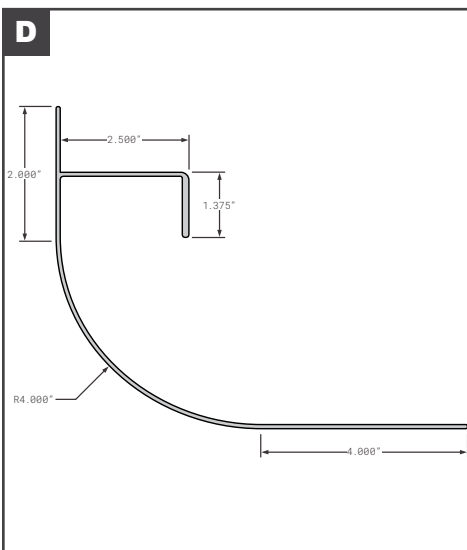

Part No.	Description	Replaces	Length
A	HY200TDB007X01	HYUNDAI RADIUS PANEL INSERT 117-05471-19	OEM	--
A	HY200TDB007X02	HYUNDAI RADIUS PANEL INSERT STAINLESS STEEL 117-05471-20	OEM	103.38"
B	HY20116322	HYUNDAI RADIUS PANEL INSERT 117-05471 PPW	OEM	102.2"
C	HYE05-023-1068	HYUNDAI FRONT CORNER POST	OEM	2706MM
D	HYE05-031-1100	HYUNDAI FRONT CORNER POST	OEM	109.5"
E	HYE05-036-1098	HYUNDAI FRONT CORNER POST	OEM	110.65"
F	HYE05-040-1120	HYUNDAI FRONT CORNER POST	OEM	103.66"