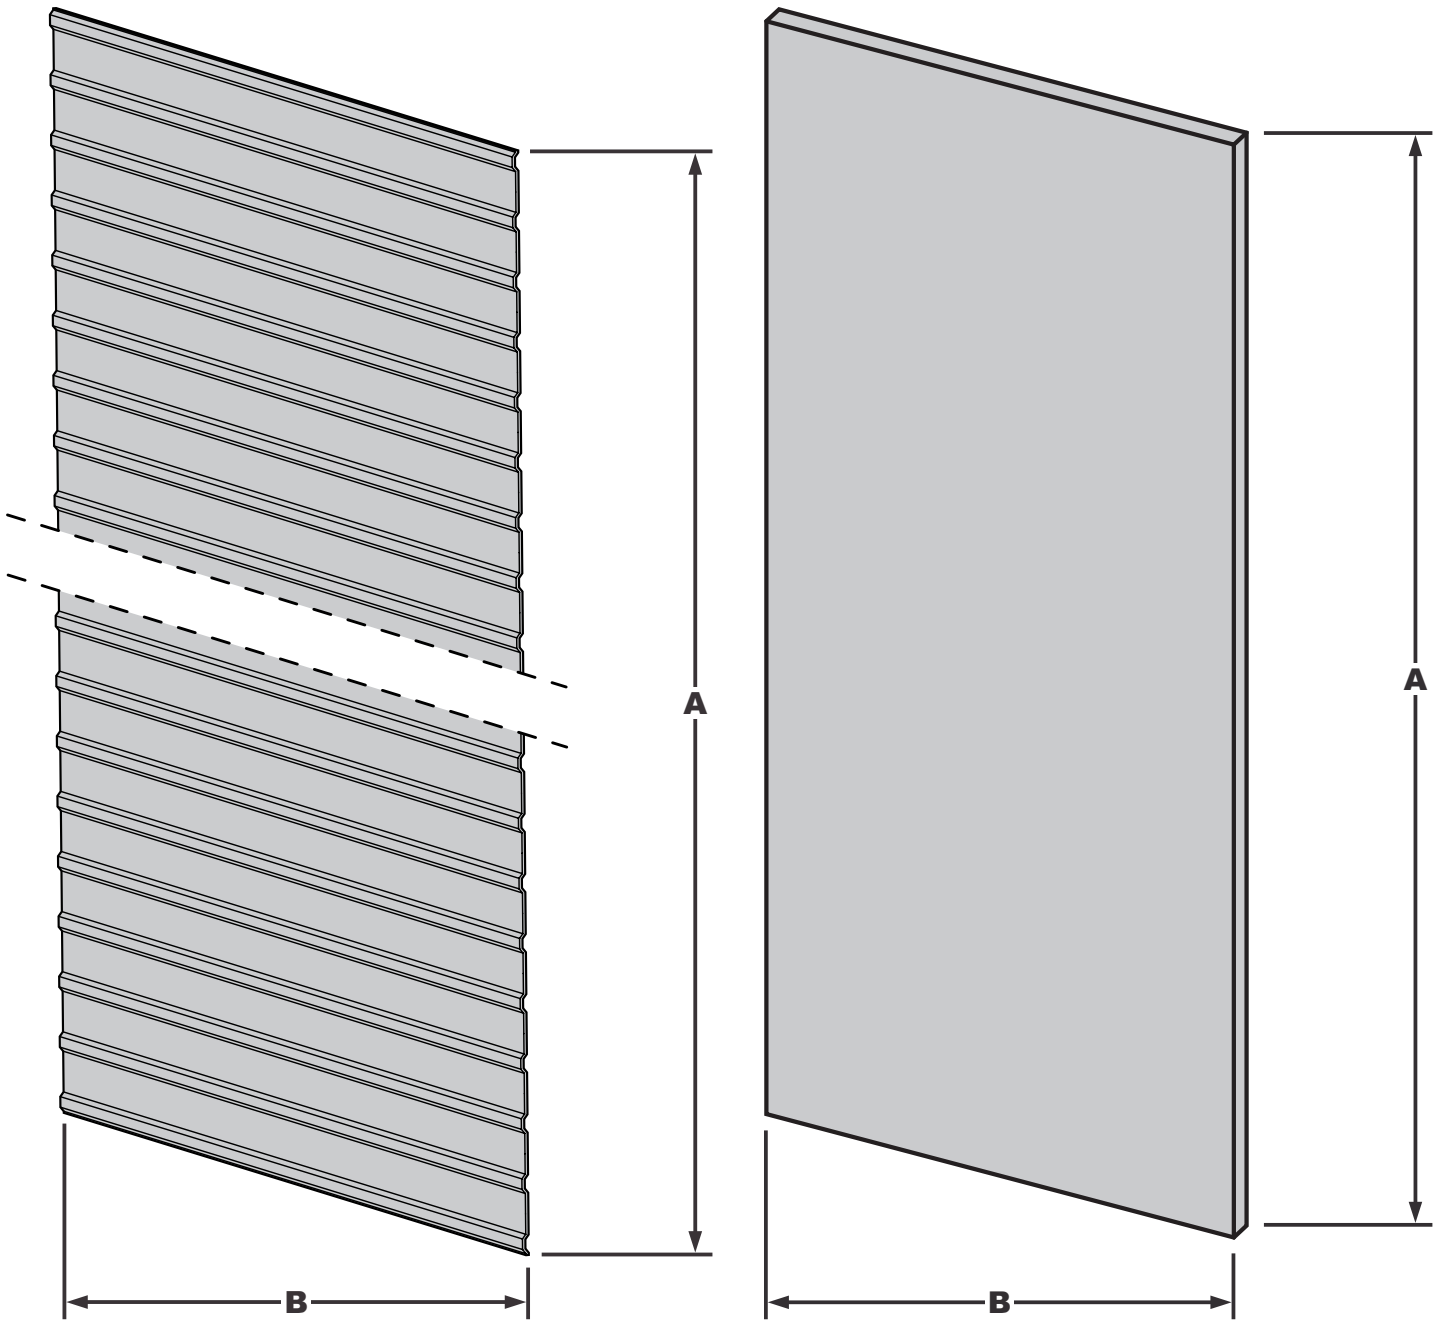

Corrugated Panels

Panels

Panels