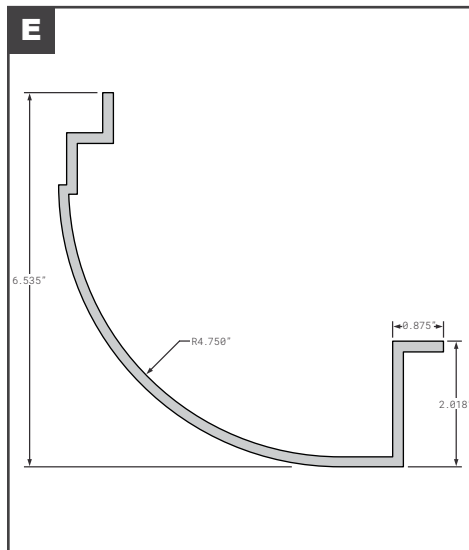

Part No.	Description	Replaces	Length
A	RP-958K-PPW	TRAILMOBILE 6" RADIUS PPW	OEM	117.5"
B	FCB025-826	UTILIMASTER STYLE - EXTRUDED ALUMINUM MILL FINISH	06013020-10800	112"
C	FCB025-802-001	UTILITY STYLE INSERT FOR DRY FREIGHT RADIUS STAINLESS STEEL	03-2500-099	120"
D	FCB025-802-002	UTILITY STYLE INSERT FOR REEFER RADIUS STAINLESS STEEL	03-2500-098	120"
D	FCB025-802-003	UTILITY STYLE INSERT FOR REEFER RADIUS ALUMINUM PPW	03-2500-116	120"
E	FCB025-805	UTILITY STYLE EXTRUDED ALUMINUM PPW	01-6500-0-0139, 01-6500-0-160	120"
F	FCB025-805-001	UTILITY STYLE 4000-X DRY FREIGHT WITH TABS EXTRUDED ALUMINUM MILL FINISH	01-6500-0-159	120"