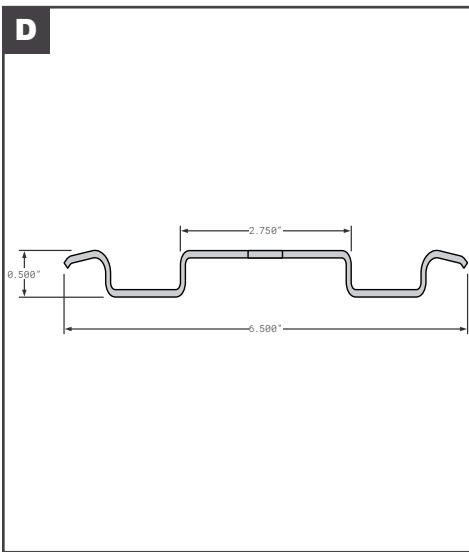

Part No.	Description	Replaces	Length
A	HY10019375	HYUNDAI SIDE POST 112-02084-35 16GA GALVANIZED	10021633, 10025267, 10021416, 10034723, 10022838, 10011849, 10022849, 10014287, 10012431	117"
B	HY10022262	HYUNDAI POST INNER A-TRACK 112-15290	OEM	107.5"
C	HY10023498	HYUNDAI A SLOT LOGISTIC POST 112-02040 GALVANIZED	OEM	106.5"
D	HY10030203	HYUNDAI SIDE POST 112-02039 GALVANIZED	OEM	123.938"
E	HY10035778	HYUNDAI OUTER POST 112-15443 PPW	OEM	107.625"
E	HY10037274	HYUNDAI OUTER POST CLOSURE SIDE 112-15443-14 PPW	OEM	114.63"
E	HY10042083	HYUNDAI OUTER POST CLOSURE SIDE PP ORANGE	OEM	96.85"
F	HY10036046	HYUNDAI A SLOT SIDE POST 112-02290 GALVANIZED	OEM	108"
F	HY10038647	HYUNDAI A SLOT SIDE POST 112-02296 GALVANIZED	OEM	106.96"