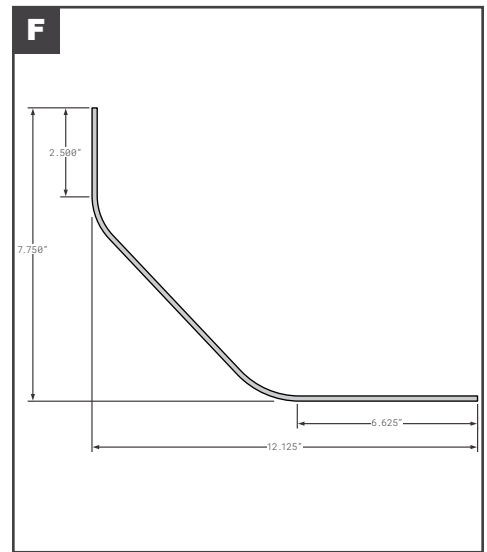

Part No.	Description	Replaces	Length
A	SPS01-12994-XXX00	STOUGHTON CORNER RADIUS BEVELED PPW	OEM	107"
B	SPS01-20165-XXX-00	STOUGHTON RADIUS ALUMINUM BEVELED PPW	OEM	110"
C	SPS01-20893-10500	STOUGHTON CORNER RADIUS ROADSIDE	OEM	--
D	SPS01-22583-10600	STOUGHTON ROADSIDE CORNER RADIUS 15.25"	OEM	104.88"
E	SPS01-22583-20600	STOUGHTON CURBSIDE CORNER RADIUS 15.25"	OEM	105.75"
F	SPS01-26416-10600	STOUGHTON ROADSIDE CORNER RADIUS 17" PPW	OEM	103.2"