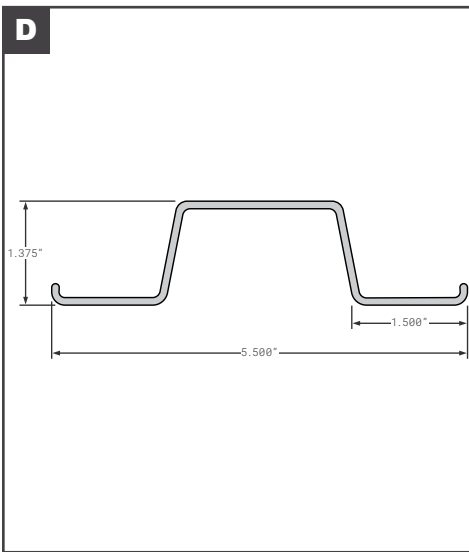

Part No.	Description	Replaces	Length
A	FCB035-002	MORGAN STYLE Z 1.38" - ALUMINUM	14211	108"
A	FCB035-751	MORGAN STYLE Z 1.38" - GALVANIZED STEEL	A0000119	107"
A	MOR14211	MORGAN Z 1.38" - ALUMINUM	OEM	108"
A	MORA0000119	MORGAN Z 1.38" - GALVANIZED STEEL	OEM	107"
B	MOR01913063	MORGAN Z .81" - GALVANIZED STEEL	01913063	107"
C	01-21122-006-00	STOUGHTON LOGISTIC INNER SIDE POST 12"	OEM	--
D	03-06347-110-00	STOUGHTON SIDE POST GALVANIZED STEEL 1.38"	OEM	110"
E	SPS01-20835-11700	STOUGHTON ROADSIDE Z-POST GALVANIZED 16GA	OEM	109"
F	SPS01-20835-21700	STOUGHTON CURBSIDE Z-POST GALVANIZED 16GA	OEM	109"