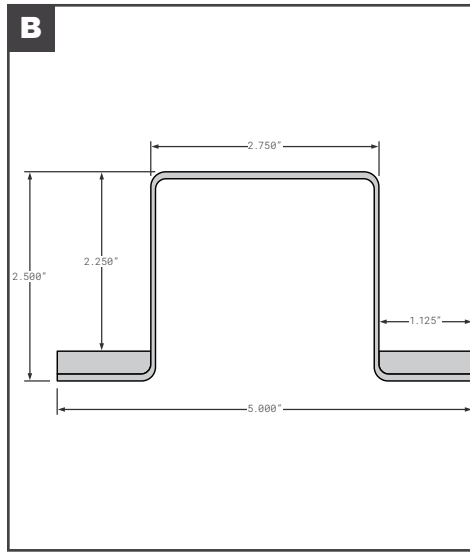

Front Posts

Front Posts