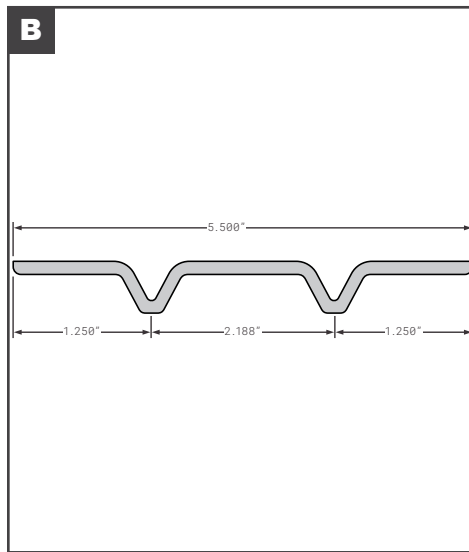

Side Rub Rails

Rails