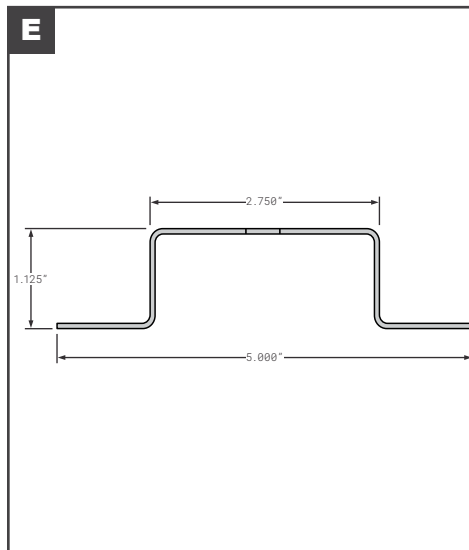

Part No.	Description	Replaces	Length
A	FCB035-559	GREAT DANE STYLE SIDE POST GALVANIZED STEEL UNIVERSAL 1.12 X 5.25 X 110	40900411	110"
B	FCB035-903	GREAT DANE STYLE SIDE POST GALVANIZED STEEL UNIVERSAL .69 X 5.5" 40904601X110 NON-LOGISTIC	40904601X110	110"
C	FCB035-904	GREAT DANE STYLE SIDE POST GALVANIZED STEEL UNIVERSAL LOG 1.25 X 5" 40910400 STO 04-20577-006	40910400, 04-20577-006-00	120"
D	HY10007272	HYUNDAI SIDE POST 112-02021C 14GA GALVANIZED GR50	OEM	113"
E	HY10009128	HYUNDAI SIDE POST 112-02019D 16GA GALVANIZED GR50	10014002, 100091320, 10011825, 10021729, 10009129, 10014020, 10031102	131"
F	HY10011202	HYUNDAI SIDE POST 112-02039 14GA GALVANIZED STEEL	OEM	108"