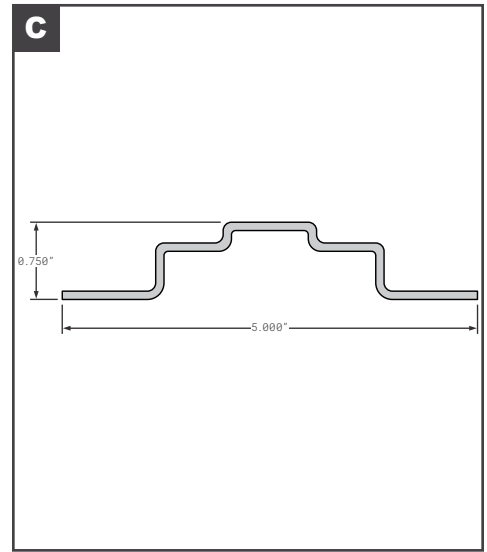

Side Posts

Side Posts