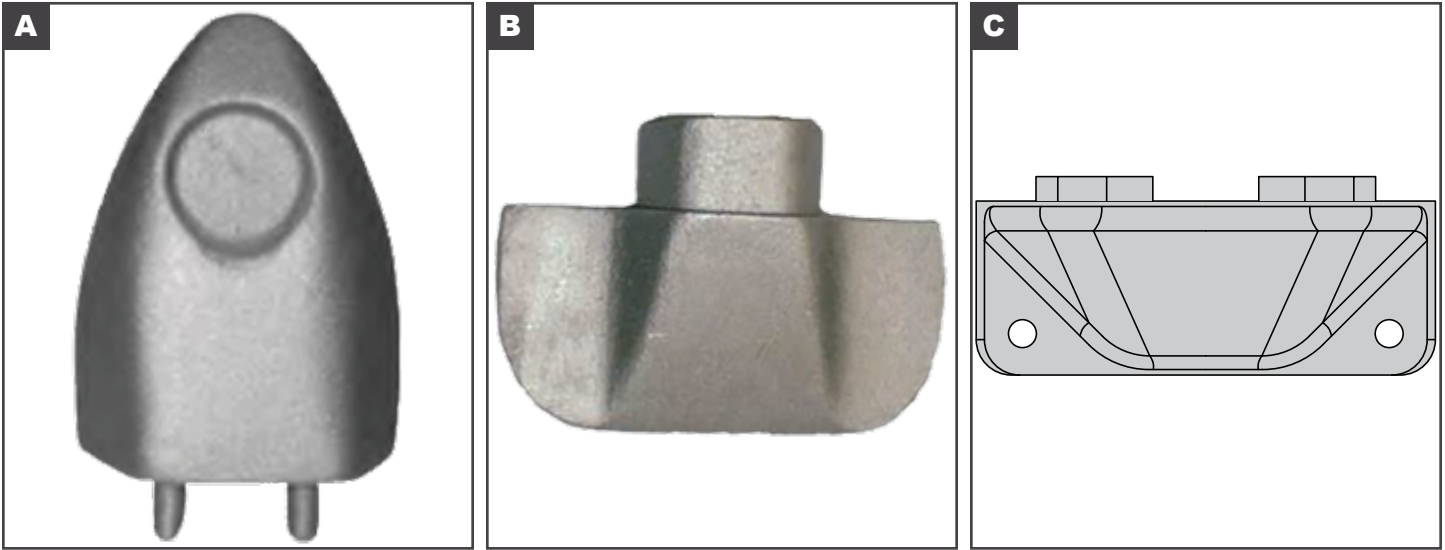

Rub Rail End Caps