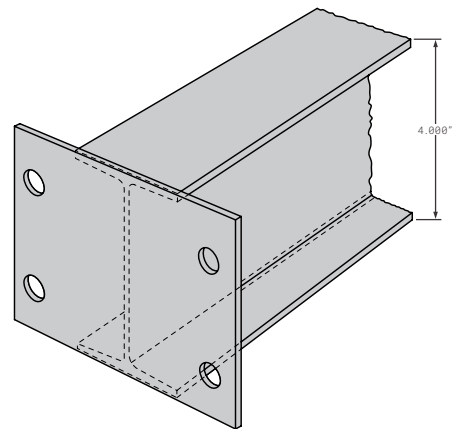

STR01695 REPLACES OEM
STRICK 4 INCH I-BEAM 3.2LBS/FT WITH CLIPS PRIMED BLACK, STEEL, 101.38"