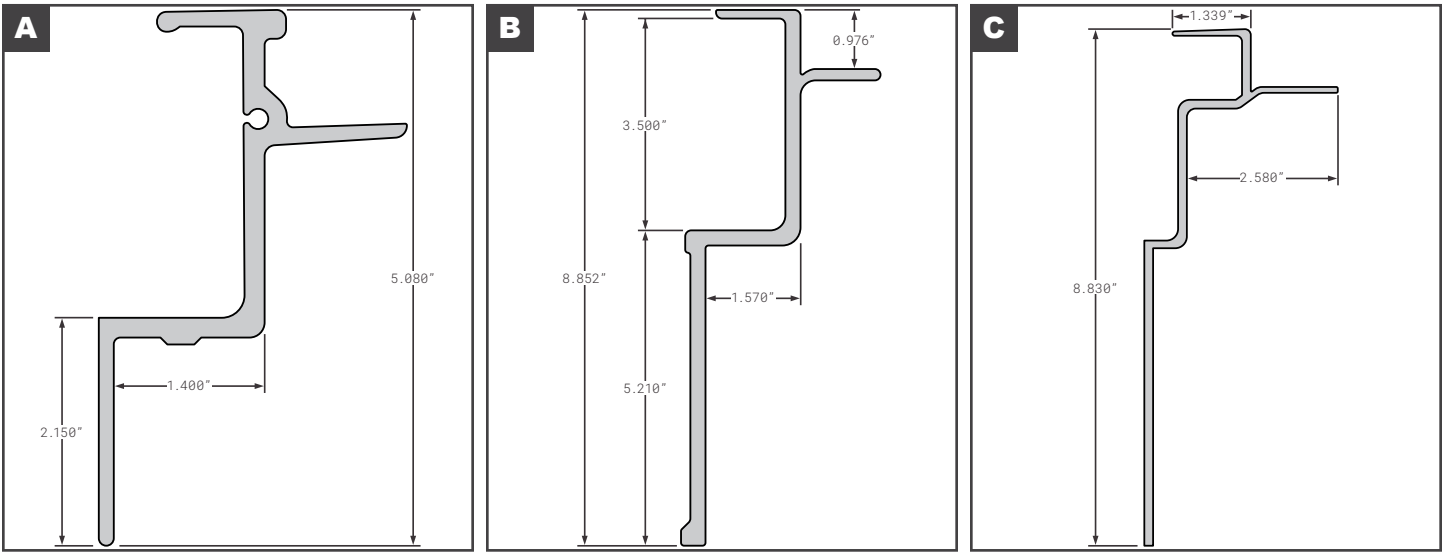

Side Top Rails