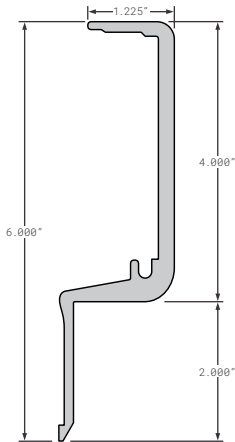

Nose Rails

511-1-130B REPLACES 511-1-130B
TRAILMOBILE ROUND 102" WIDE 1 PIECE WRAP AROUND