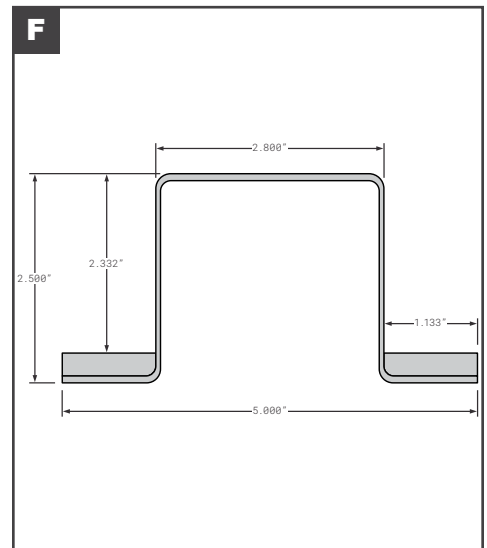

Part No.	Description	Replaces	Length
A	FCB025-825-001	UTILIMASTER STYLE FOR 102" WIDE - ALUMINUM MILL FINISH	06701232	98.5" MITRED
B	SUP04A02754-01	WABASH (FORMERLY SUPREME) FOR 102" WIDE - ALUMINUM MILL FINISH	OEM	86.25"
B	SUP04A02754-02	WABASH (FORMERLY SUPREME) FOR 96" WIDE - ALUMINUM MILL FINISH	OEM	80.25"
C	FCB035-905	UNIVERSAL GALVANIZED STEEL WITH JOGGLE 2"	04S00020, 03-6512-0-042	--
D	FCB035-202	GREAT DANE STYLE GALVANIZED STEEL WITH JOGGLE 2.5"	GDP40915001, 09432	--
E	HY10053383	HYUNDAI FRONT POST GALVANIZED WITH JOGGLES 117-02336	OEM	106.6"
F	HY10053901	HYUNDAI FRONT POST WITH JOGGLES 117-02339	OEM	106.6"