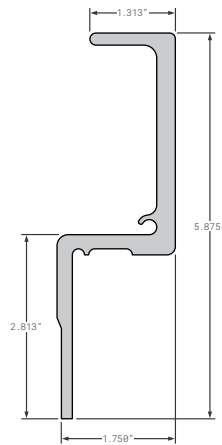

### Nose Rails

**HY10021329** OEM  
HYUNDAI 101.5" 1 PIECE WRAP AROUND

**HY10063408** OEM  
HYUNDAI 102" 1 PIECE WRAP AROUND

**HY10072762** OEM  
HYUNDAI LIGHT WEIGHT 102" 1 PIECE WRAP AROUND

### Nose Rails

**SPS01-12907-0010** OEM  
STOUGHTON NOSE PLATE 15.06in

**SPS02-06388-08350** OEM  
STOUGHTON ALUMINUM ASV 83.5"

**SPS02-06388-09150** OEM  
STOUGHTON ALUMINUM 91.5"