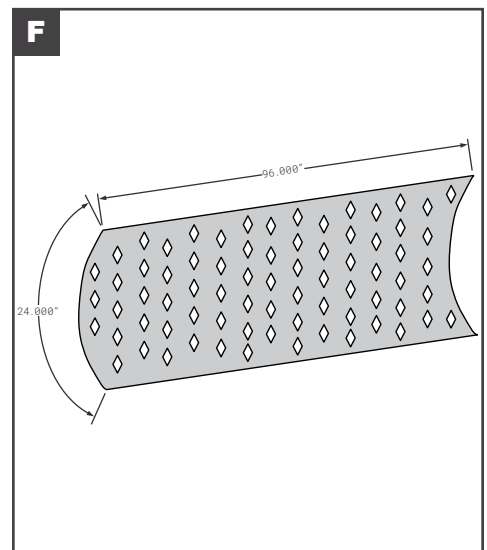

Roof Radius

	Part No.	Description	Replaces	Length
A	FCB025-900	UNIVERSAL 18" X 18" "L" GALVANIZED STEEL	EI046392-16CO	110"
B	FCB025-201-002	GREAT DANE BEVELED P VAN PPW	GDP69102533, GDP40700252	110"
C	FCB025-218-001	GREAT DANE P-VAN BEVELED PPW	GDP69102889-004	110"
D	HY6200DA040V04	HYUNDAI INNER RADIUS FRONT LINING SUPPORT 117-10246	OEM	108"
D	HY6200DA040V05	HYUNDAI INNER RADIUS FRONT LINING SUPPORT 117-10246 GALVANIZED	OEM	--
E	HY6200LDA003V06	HYUNDAI INNER RADIUS 117-10342-6 ROADSIDE	OEM	--
E	HY6200RDA003V06	HYUNDAI INNER RADIUS 117-10342-6 CURBSIDE	OEM	--
F	FCB025-901-001	UNIVERSAL FOR 102" WIDE - ALUMINUM MILL FINISH	--	96"