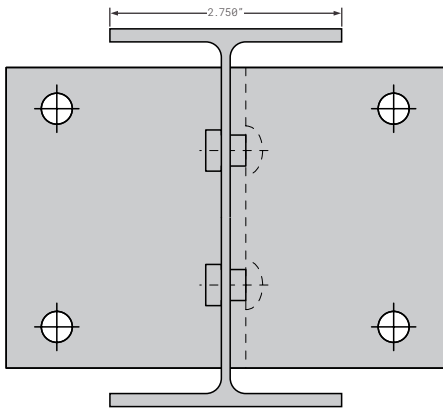

Steel I-Beams

HY10031775 REPLACES OEM
HYUNDAI 4 INCH I-BEAM 3.2LBS/FT COATED WITH CLIPS, STEEL, 101.5"