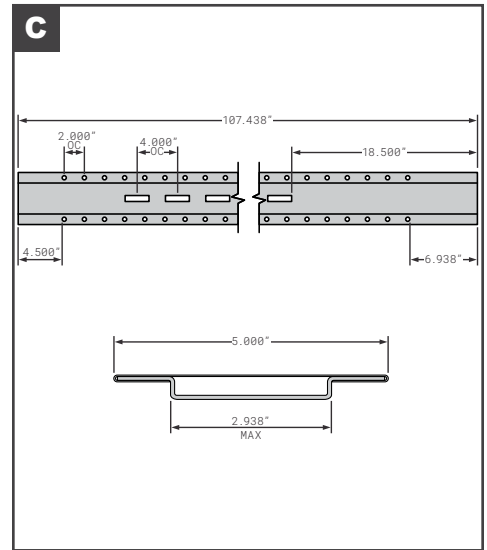

Side Posts

Side Posts