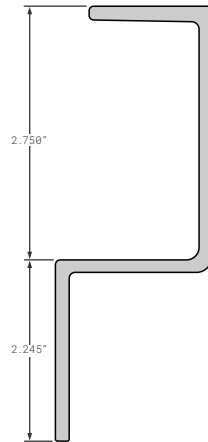

Nose Rails

FCB040-209 REPLACES
GDP41203163, GDP41203196
GREAT DANE STYLE CLASSIC, Q-MODEL 102" WIDE 1 PIECE WRAP AROUND