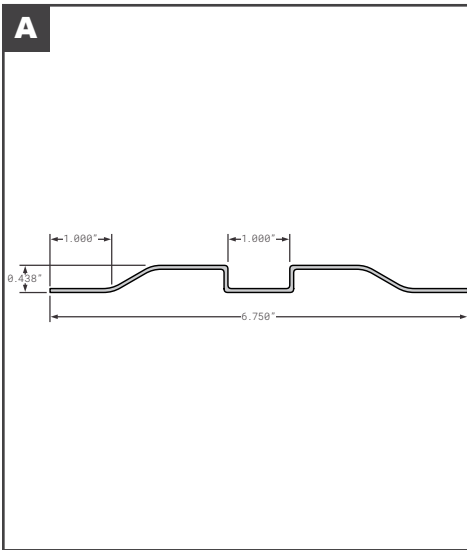

Roof Bows

Roof Bows