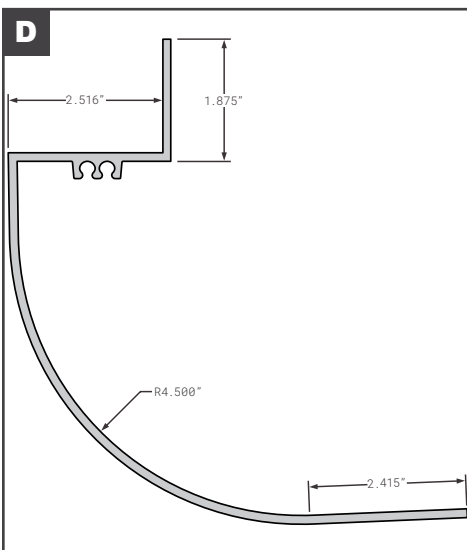

Part No.	Description	Replaces	Length
A	FCB025-214	GREAT DANE 6" RADIUS ALUMINUM ABF GREY	GDP49900216002	102.25"
B	FCB025-218	GREAT DANE THINWALL P-VAN 3" RADIUS ALUMINUM PPW	GDP69104743004	110"
B	FCB025-218-002	GREAT DANE 3" RADIUS AMAZON BLUE	GDP40900549	104"
C	FCB025-220	GREAT DANE COMPOSITE EXTRUDED ALUMINUM MILL FINISH	GDP60430401X110.56	110.56"
D	FCB025-221	GREAT DANE 2018 OR NEWER COMPOSITE NEW STYLE EXTRUDED ALUMINUM MILL FINISH	GDP6040671X111.30	111.3"
E	HY10066880	HYUNDAI FRONT CORNER POST E05-049	OEM	107"
F	HY20032332	HYUNDAI RADIUS PANEL 6" RADIUS PPW	OEM	109.65"