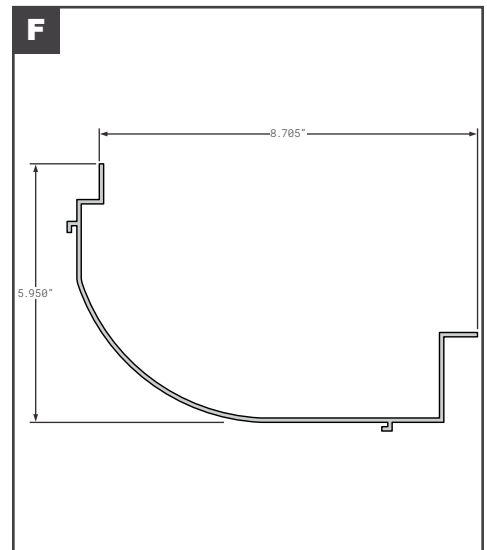

Part No.	Description	Replaces	Length
A	RP-958K-PPW	TRAILMOBILE 6" RADIUS PPW	OEM	117.5"
B	FCB025-826	UTILIMASTER STYLE - EXTRUDED ALUMINUM MILL FINISH	06013020-10800	112"
C	FCB025-802-001	UTILITY STYLE INSERT FOR DRY FREIGHT RADIUS STAINLESS STEEL	03-2500-099	120"
D	FCB025-802-002	UTILITY STYLE INSERT FOR REEFER RADIUS STAINLESS STEEL	03-2500-098	120"
D	FCB025-802-003	UTILITY STYLE INSERT FOR REEFER RADIUS ALUMINUM PPW	03-2500-116	120"
E	FCB025-805	UTILITY STYLE EXTRUDED ALUMINUM PPW	01-6500-0-0139, 01-6500-0-160	120"
F	FCB025-805-001	UTILITY STYLE 4000-X DRY FREIGHT WITH TABS EXTRUDED ALUMINUM MILL FINISH	01-6500-0-159	120"