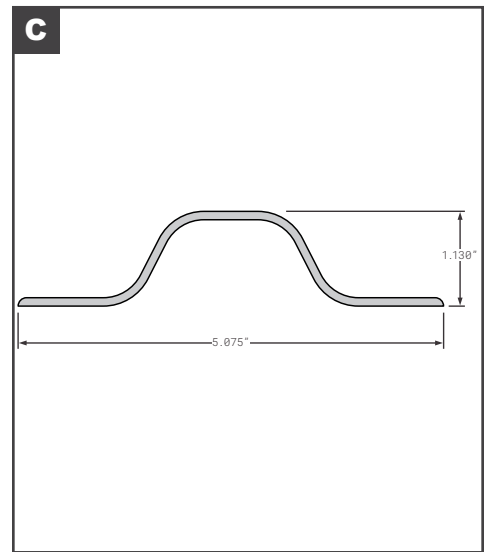

Side Rub Rails

Rails