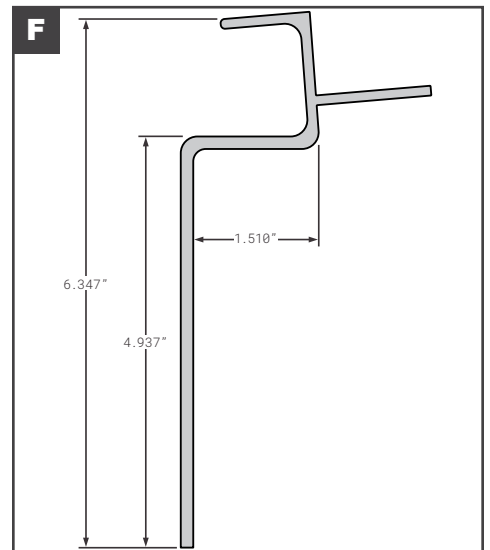

Part No.	Description	Replaces	Length
A	FCB050-806	UTILITY STYLE N/S REEFER 3000R	01-6650-0-150	624"
	- Alternative Lengths	FCB050-806-11, FCB050-806-22, FCB050-806-30	01-6650-0-150	132", 264", 360"
B	FCB050-807	UTILITY STYLE N/S DRY VAN VS2DC/4000DX	01-6650-0-179	624"
	- Alternative Lengths	FCB050-807-11, FCB050-807-22, FCB050-807-30	01-6650-0-179	132", 264", 360"
C	FCB050-826	UTILIMASTER STYLE 2003 TO CURRENT	06000846, 3007/26	312"
D	FCB050-865	VANGUARD STYLE COMPOSITE PLATE HD	EXT00052-615.81, EXT00031-615-81, EXT00051-615.81	624"
E	FCB050-877	WABASH STYLE PLATE	WABE0076260	624"
	- Alternative Lengths	FCB050-877-11, FCB050-877-30	WABE0076260	132", 360"
F	FCB050-883	WABASH STYLE N/S COMPOSITE PLATE	WABE9246260	624"
	- Alternative Lengths	FCB050-883-11, FCB050-883-22, FCB050-883-30	WABE9246260	132", 264", 360"