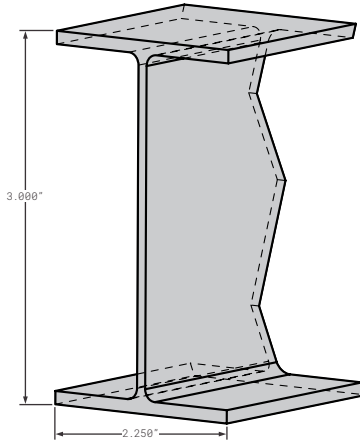

1157033 REPLACES UNIVERSAL
3 INCH I-BEAM 2.9 LBS/FT 2.25" FLANGE, STEEL, 102"