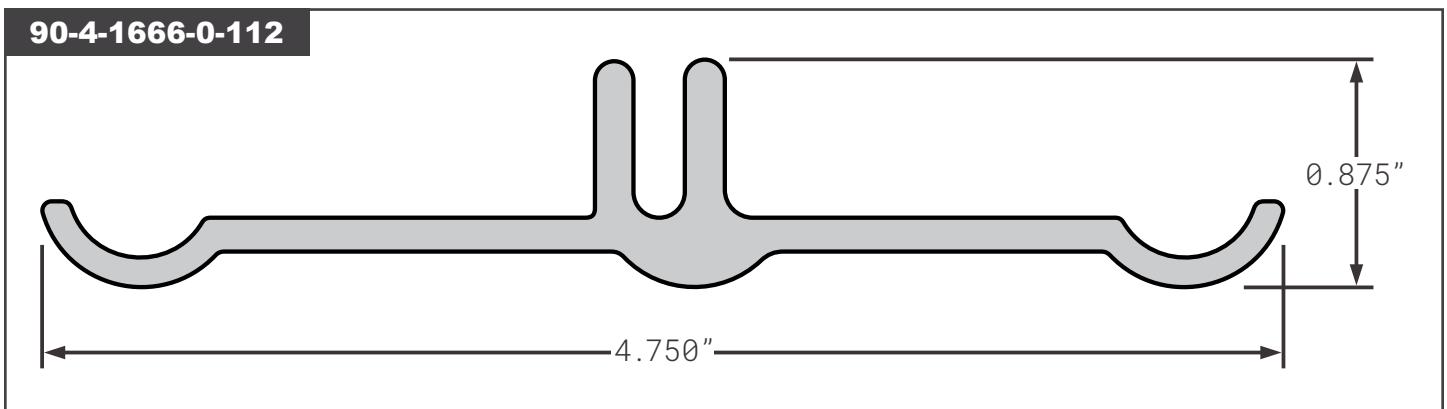

Corrugated Panels

Part No.	A	B	Description	Color	Corrg.	Replaces
FCB030-200	110"	49"	GREAT DANE STYLE	White	15	11304
FCB030-205	110"	49"	GREAT DANE STYLE	White	16	11305
HY3110-DA461-X02	101.8"	49"	HYUNDAI CORRUGATED SIDE PANEL .040"	White	16	OEM
FCB030-800	110"	49"	UTILITY STYLE	White	15	03-6001-0-099
FCB030-879	110"	49"	WABASH STYLE	White	15	01C00059

Stainless Steel Panels

Part No.	A	B	Description	Color	Replaces
FCB030-925	120"	48"	20 GAUGE MIRROR FINISH WITH PVC	--	--

FRP Panels

Part No.	A	B	Description	Color	Replaces
7/8X48X120	120"	48"	48" X 120" BCX PLYWOOD CORE WHITE PEBBLE PANEL	White	--
90-4-1666-0-112	--	--	JOINT SPLICE	--	035-910

90-4-1666-0-112