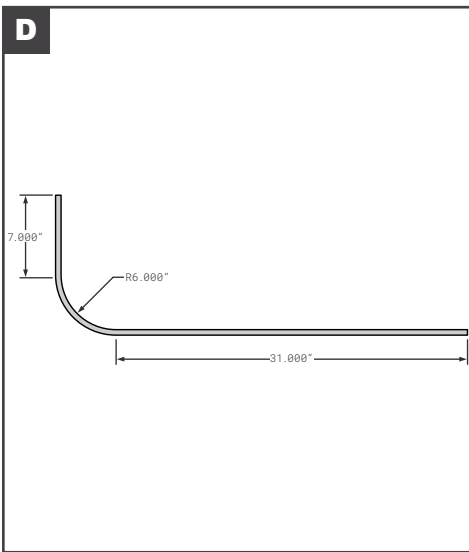

Part No.	Description	Replaces	Length
A	HYE05-041-103B	HYUNDAI FRONT CORNER POST	OEM	103.66"
B	HYE05-043-1100	HYUNDAI FRONT CORNER POST BEVELED	OEM	110"
C	FCB025-371	KIDRON DRY FREIGHT & REEFER - EXTRUDED ALUMINUM MILL FINISH	111027	106.38"
D	FCB025-400	LUFKIN 6" RADIUS ALUMINUM PPW	PDA65611, A0065611	110"
E	FCB025-440	MANAC 6" RADIUS WITH JOGGLE ALUMINUM PPW	567-058	110"
F	FCB025-461	MICKEY STYLE - EXTRUDED ALUMINUM MILL FINISH	5008546	111.125"