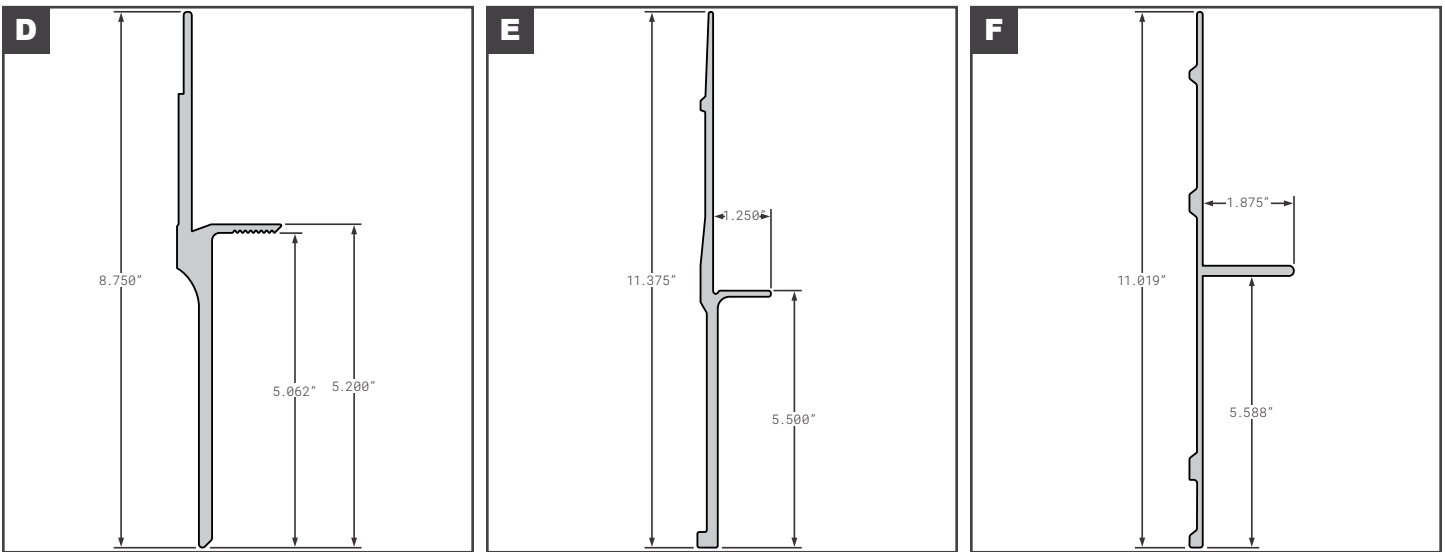

Side Bottom Rails

	Part No.	Description	Replaces	Length
A	SPS02-22823-62450	STOUGHTON NEW STYLE BOTTOM RAIL	OEM	624"
B	SPS02-22839-62350	STOUGHTON ALUMINUM ZPV	OEM	623.5"
C	SPS02-28458-62450	STOUGHTON Z-PLATE	OEM	624.5"
D	STR01857	STRICK BOTTOM RAIL E98 and E99	OEM	624"
E	90-4-2352-621	TRAILMOBILE NEW STYLE SHEET & POST	OEM	624"
	- Alternative Lengths	90-4-2352-132	OEM	132"
F	FCB045-806	UTILITY STYLE VS2RA 3000R USE W/ 5.5" CROSSMEMBER	01-6650-0-149	624"
	- Alternative Lengths	FCB045-806-11, FCB045-806-22, FCB045-806-30	01-6650-0-149	132", 264", 360"