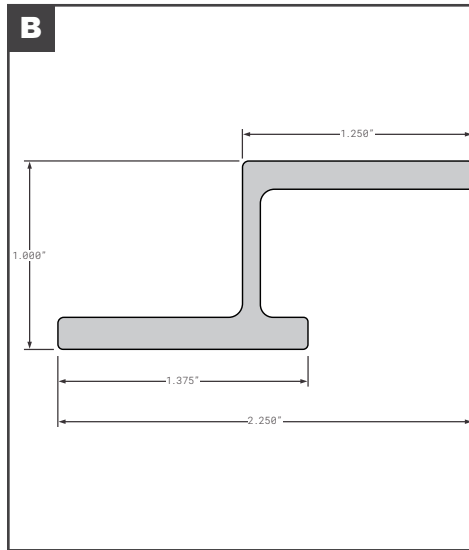

Side Posts

Side Posts