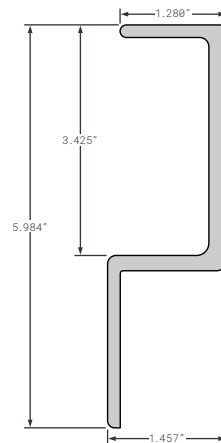

HY10003146 OEM
HYUNDAI 102.125" 1 PIECE WRAP AROUND