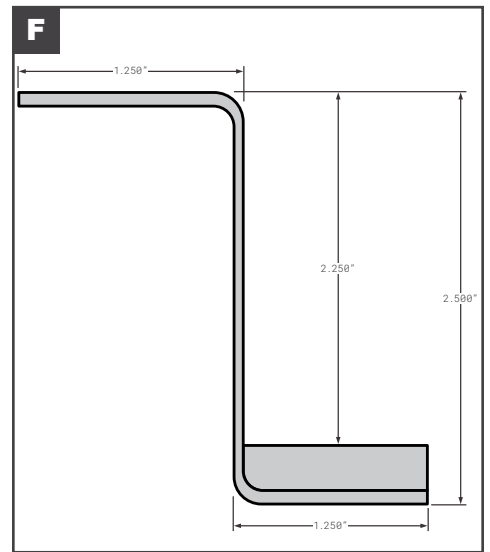

Part No.	Description	Replaces	Length
A	FCB035-002	MORGAN STYLE Z 1.38" - ALUMINUM	14211	108"
A	FCB035-751	MORGAN STYLE Z 1.38" - GALVANIZED STEEL	A0000119	107"
A	MOR14211	MORGAN Z 1.38" - ALUMINUM	OEM	108"
A	MORA0000119	MORGAN Z 1.38" - GALVANIZED STEEL	OEM	107"
B	MOR01913063	MORGAN Z .81" - GALVANIZED STEEL	01913063	107"
C	01-21122-006-00	STOUGHTON LOGISTIC INNER SIDE POST 12"	OEM	--
D	03-06347-110-00	STOUGHTON SIDE POST GALVANIZED STEEL 1.38"	OEM	110"
E	SPS01-20835-11700	STOUGHTON ROADSIDE Z-POST GALVANIZED 16GA	OEM	109"
F	SPS01-20835-21700	STOUGHTON CURBSIDE Z-POST GALVANIZED 16GA	OEM	109"