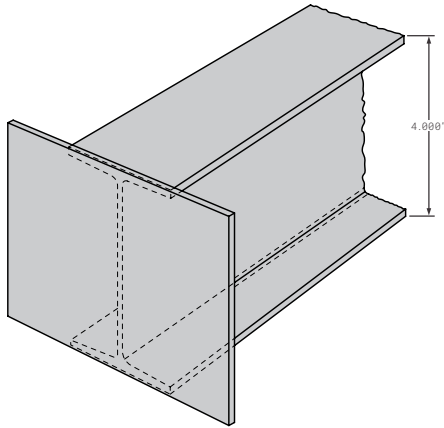

HY10059703 REPLACES OEM
HYUNDAI 4 INCH I-BEAM 3.2LBS/FT COATED WITH CLIPS, NO HOLE, STEEL, 101.5"