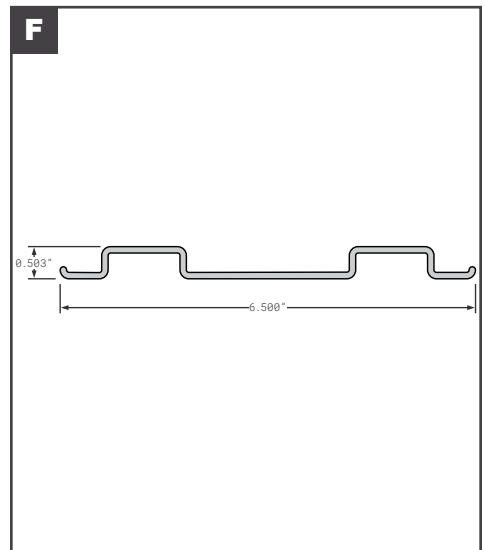

Part No.	Description	Replaces	Length
A	FCB035-825	UNIVERSAL Z .81" - GALVANIZED STEEL	019103063, 015992, 01201150-06	107"
B	FCB035-200	GREAT DANE STYLE SIDE POST ALUMINUM ALUMINUM Z 70092 2"	70092	--
C	FCB035-205	GREAT DANE STYLE SIDE POST GALVANIZED STEEL 40915011 .83" LOGISTIC 4" ON CENTER	40915011	110"
D	FCB035-220	GREAT DANE STYLE SIDE POST INNER 40915179 COMPOSITE PLATE LOGISTIC	40915179	107"
E	FCB035-220-001	GREAT DANE STYLE SIDE POST OUTER 40915178 COMPOSITE PLATE PPW	40915178	--
F	FCB035-301	GREAT DANE STYLE SIDE POST GALVANIZED STEEL UNIVERSAL .5 X 6.5" 40912301X110 STO 04-20671-006	40912301X110, 04-20671-006	110"