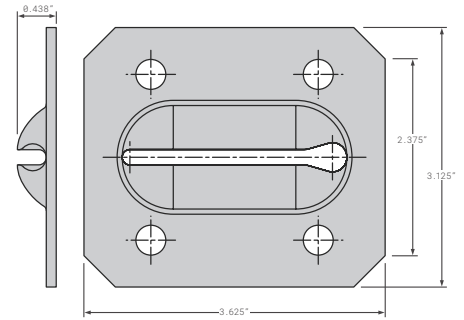

**1157016** REPLACES PEN70-04  
4 HOLE 3.125 X 3.562 WITH SLOT 2 X 2 HOLE CENTERS, STEEL