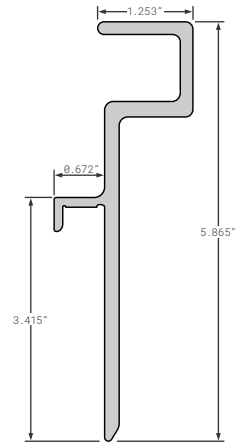

HY10072762 OEM
HYUNDAI LIGHT WEIGHT 102" 1 PIECE WRAP AROUND