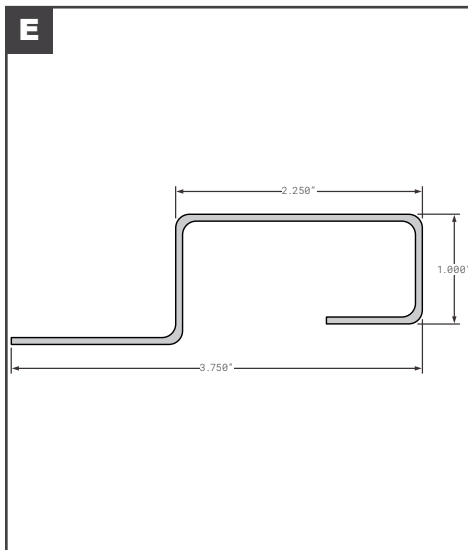

Part No.	Description	Replaces	Length
A	FCB055-860	VANGUARD STYLE GALVANIZED STEEL	RBW00004	98.94"
B	SUP07200142-03	WABASH TRUCK BODY (FORMERLY SUPREME) 015084002A	OEM	90.88"
B	SUP07200142-04	WABASH TRUCK BODY (FORMERLY SUPREME) 015084003A	OEM	96.88"
C	FCB055-075	A.M.HAIRE STYLE	30722, 30723	98.5"
D	FCB055-370	KIDRON STYLE, READING (TRG) STYLE	K932023	100"
E	FCB055-460	MICKEY STYLE	6110662, 5112333	97.5"
F	FCB055-755	MORGAN STYLE GALVANIZED STEEL	019083, 0192303	92"
F	MOR0192303	MORGAN GALVANIZED STEEL 019083, 0192403	OEM	92"
F	FCB055-757	MORGAN STYLE GALVANIZED STEEL	019084, 0192304	98"
F	MOR0192304	MORGAN GALVANIZED STEEL 019084, 0192404	OEM	98"