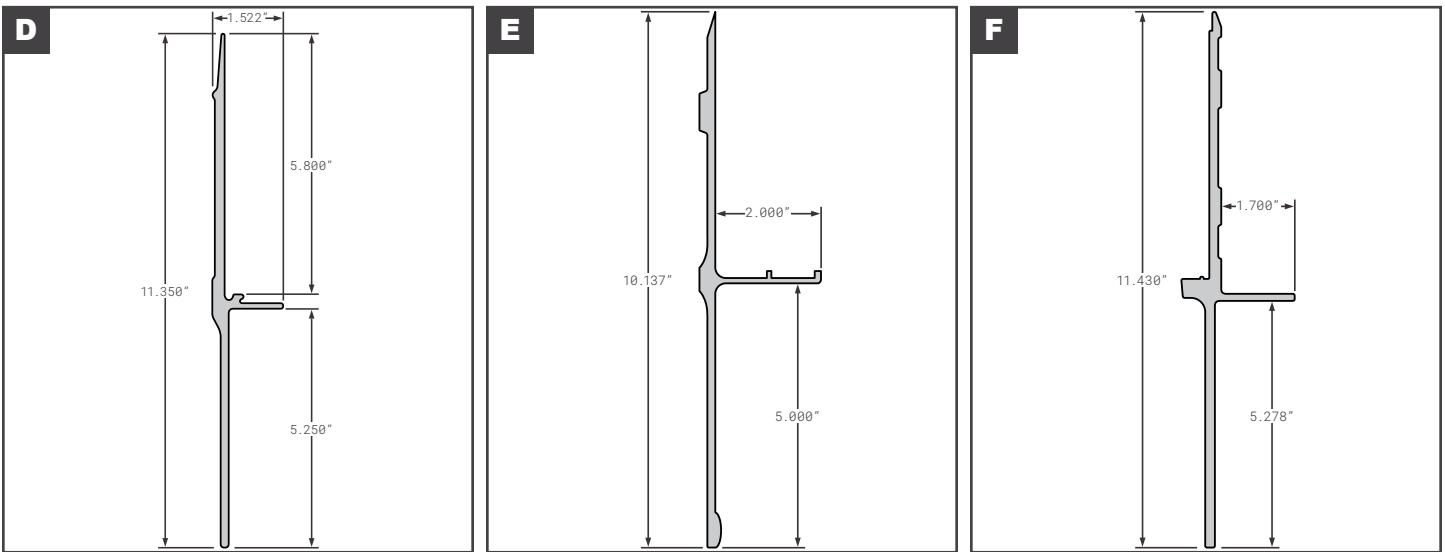

Side Bottom Rails

	Part No.	Description	Replaces	Length
A	FCB045-205	GREAT DANE STYLE COMPOSITE HIGH BASE	60318832X624.13	624"
B	FCB045-210-001	GREAT DANE STYLE CLASSIC	60304106, 603041VV-53	624"
C	FCB045-214	GREAT DANE STYLE P-SERIES	60308901, 603089VV-53	624"
	- Alternative Lengths	FCB045-214-11	60308901, 603089VV-53	132"
D	FCB045-218	GREAT DANE STYLE P-SERIES THINWALL	60317303, 603173VV-53	624"
	- Alternative Lengths	FCB045-218-11, FCB045-218-30	60317303, 603173VV-54	132", 360"
E	FCB045-219	GREAT DANE STYLE REEFER	60315409, 603154VV-53	624"
F	FCB045-220-001	GREAT DANE STYLE COMPOSITE PLATE	60318401, 603184VV-53	624"
	- Alternative Lengths	FCB045-220-001-11, FCB045-220-001-22, FCB045-220-001-30	60318401, 603184VV-53	132", 264", 360"