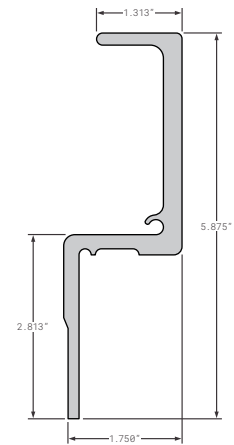

### Nose Rails

**HY10021329** OEM  
HYUNDAI 101.5" 1 PIECE WRAP AROUND

**HY10063408** OEM  
HYUNDAI 102" 1 PIECE WRAP AROUND

**HY10072762** OEM  
HYUNDAI LIGHT WEIGHT 102" 1 PIECE WRAP AROUND

### Nose Rails

**SPS01-12907-0010** OEM  
STOUGHTON NOSE PLATE 15.06in

**SPS02-06388-08350** OEM  
STOUGHTON ALUMINUM ASV 83.5"

**SPS02-06388-09150** OEM  
STOUGHTON ALUMINUM 91.5"