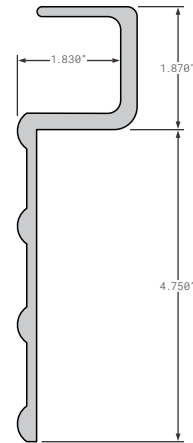

FCB040-865 REPLACES FWP00178, FWP00100, FWP00104
VANGUARD NEW STYLE 102" WIDE 1 PIECE WRAP AROUND