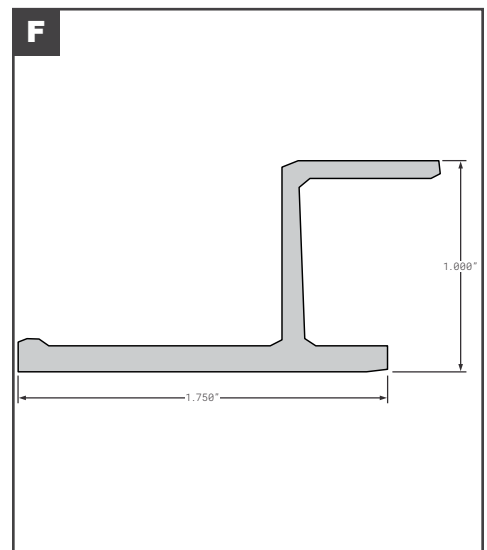

Part No.	Description	Replaces	Length
A	STR62014	STRICK LOGISTIC A SLOT SIDE POST GALVANIZED STEEL	OEM	107.31"
B	STR728437	STRICK SIDE NOSE POST GALVANIZED STEEL 5.25" HAT 1.3125" DEEP	OEM	107.5"
C	7513-5-044-1166	TRAILMOBILE ULTRA PLATE ASSEMBLED POST PUNCHED	OEM	110"
D	90-4-1988P-0-112	TRAILMOBILE GALVANIZED STEEL HAT 1-3/16 X 5" WIDE PUNCHED	OEM	112"
E	90-4-483-0-114	TRAILMOBILE ALUMINUM HAT 1.25"	OEM	--
F	FCB035-802	UTILITY STYLE 3000R ALUMINUM J	01-6500-0-157	--