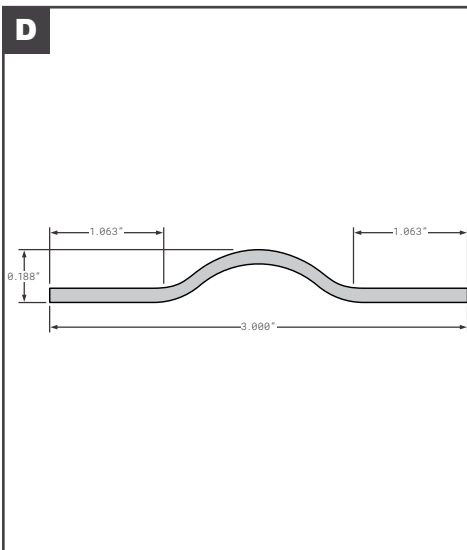

Part No.	Description	Replaces	Length
A	SPS01-23264-00600	STOUGHTON INNER SPLICE PLATE 3" GALVANIZED	OEM	104.88"
B	SPS01-23264-02900	STOUGHTON INNER SPLICE PLATE 3" GALVANIZED	OEM	--
C	SPS01-23264-03000	STOUGHTON INNER SPLICE PLATE 3" GALVANIZED	OEM	98.75"
D	SPS01-28882-03100	STOUGHTON OUTER SPLICE PLATE PPW 3"	OEM	101.812"
D	SPS01-28916-03100	STOUGHTON OUTER SPLICE PLATE WITH FOAM 3"	OEM	101.08125"
D	SPS04-25967-00600	STOUGHTON OUTER SPLICE Z-PLATE PPW	OEM	109"
E	SPS04-20577-00600	STOUGHTON A-SLOT SIDE POST GALVANIZED	OEM	108"
F	SPS04-20671-00600	STOUGHTON SIDE POST GALVANIZED 14GA	OEM	108"
F	SPS04-29200-00600	STOUGHTON SIDE POST STEEL	OEM	--