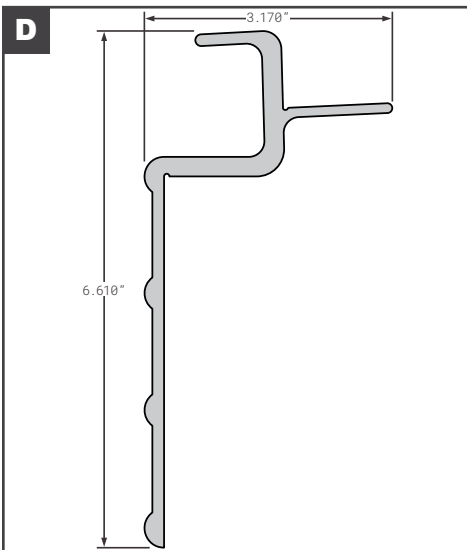

Part No.	Description	Replaces	Length
A	FCB050-806	UTILITY STYLE N/S REEFER 3000R	01-6650-0-150	624"
	- Alternative Lengths	FCB050-806-11, FCB050-806-22, FCB050-806-30	01-6650-0-150	132", 264", 360"
B	FCB050-807	UTILITY STYLE N/S DRY VAN VS2DC/4000DX	01-6650-0-179	624"
	- Alternative Lengths	FCB050-807-11, FCB050-807-22, FCB050-807-30	01-6650-0-179	132", 264", 360"
C	FCB050-826	UTILIMASTER STYLE 2003 TO CURRENT	06000846, 3007/26	312"
D	FCB050-865	VANGUARD STYLE COMPOSITE PLATE HD	EXT00052-615.81, EXT00031-615-81, EXT00051-615.81	624"
E	FCB050-877	WABASH STYLE PLATE	WABE0076260	624"
	- Alternative Lengths	FCB050-877-11, FCB050-877-30	WABE0076260	132", 360"
F	FCB050-883	WABASH STYLE N/S COMPOSITE PLATE	WABE9246260	624"
	- Alternative Lengths	FCB050-883-11, FCB050-883-22, FCB050-883-30	WABE9246260	132", 264", 360"