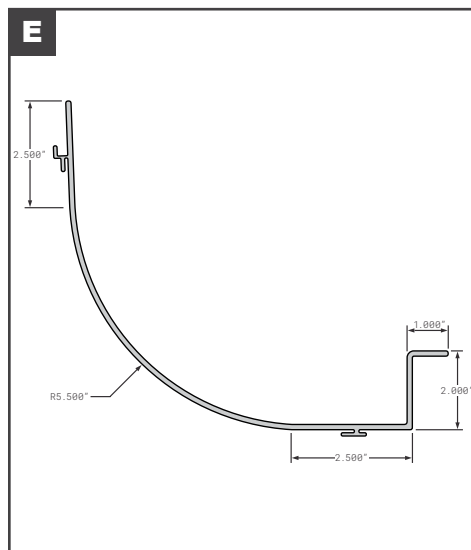

Part No.	Description	Replaces	Length
A	HY200TDB007X01	HYUNDAI RADIUS PANEL INSERT 117-05471-19	OEM	--
A	HY200TDB007X02	HYUNDAI RADIUS PANEL INSERT STAINLESS STEEL 117-05471-20	OEM	103.38"
B	HY20116322	HYUNDAI RADIUS PANEL INSERT 117-05471 PPW	OEM	102.2"
C	HYE05-023-1068	HYUNDAI FRONT CORNER POST	OEM	2706MM
D	HYE05-031-1100	HYUNDAI FRONT CORNER POST	OEM	109.5"
E	HYE05-036-1098	HYUNDAI FRONT CORNER POST	OEM	110.65"
F	HYE05-040-1120	HYUNDAI FRONT CORNER POST	OEM	103.66"