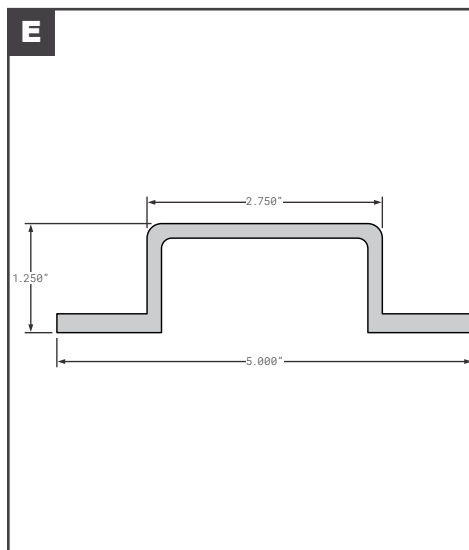

Part No.	Description	Replaces	Length
A	STR62014	STRICK LOGISTIC A SLOT SIDE POST GALVANIZED STEEL	OEM	107.31"
B	STR728437	STRICK SIDE NOSE POST GALVANIZED STEEL 5.25" HAT 1.3125" DEEP	OEM	107.5"
C	7513-5-044-1166	TRAILMOBILE ULTRA PLATE ASSEMBLED POST PUNCHED	OEM	110"
D	90-4-1988P-0-112	TRAILMOBILE GALVANIZED STEEL HAT 1-3/16 X 5" WIDE PUNCHED	OEM	112"
E	90-4-483-0-114	TRAILMOBILE ALUMINUM HAT 1.25"	OEM	--
F	FCB035-802	UTILITY STYLE 3000R ALUMINUM J	01-6500-0-157	--