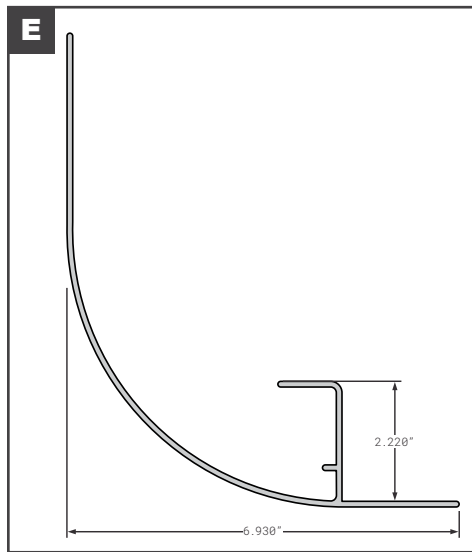

Part No.	Description	Replaces	Length
A	FCB025-806-001	UTILITY STYLE 3000R REEFER WITH TABS EXTRUDED ALUMINUM MILL FINISH	01-6500-0-156	120"
B	FCB025-807	UTILITY NEW STYLE 4000D-X, 4000D-X 100 COMPOSITE, 4000D-X TBR DRY FREIGHT EXTRUDED ALUMINUM MILL FINISH	01-6500-0-164	120"
C	FCB025-807-002	UTILITY NEW STYLE DRY FREIGHT ALUMINUM PPW	03-2170-0-355, 03-2170-0-351	110"
D	FCB025-860	VANGUARD COMPOSITE EXTRUDED ALUMINUM MILL FINISH	EXT00012-110	110"
E	FCB025-880	WABASH STYLE DURAPLATE EXTRUDED ALUMINUM MILL FINISH	E8350120, E9261200	120"
F	FCB025-882	WABASH STYLE FREIGHT PRO 5" ALUMINUM PPW	PNL8-19	110"