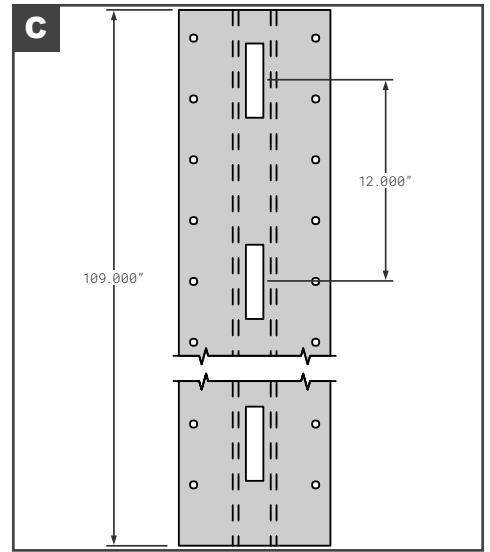

Side Posts

Side Posts