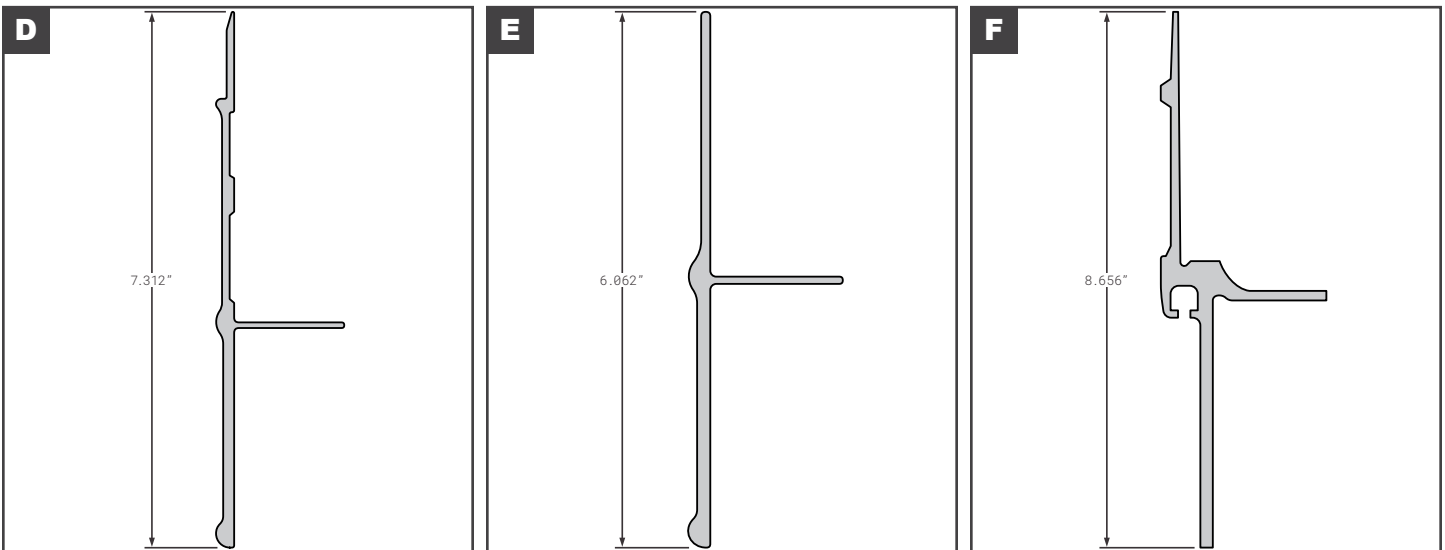

Side Bottom Rails

	Part No.	Description	Replaces	Length
A	HYU10072624	HYUNDAI LIGHTWEIGHT DESIGN COMPOSITE TRAILERS	E06-087	621"
B	FCB045-751	MORGAN STYLE GVSD & GVSR	000725, 000745, 000785	336"
	- Alternative Lengths	FCB045-751-11	000725, 000745, 000785	132"
C	FCB045-758-028	MORGAN STYLE GVFD & GVMD	1403809, 14038205	336"
	- Alternative Lengths	FCB045-758-11	1403809, 14038205	132"
D	MOR000785	MORGAN GVSD & GVSR	OEM	301"
E	MOR14038205	MORGAN NEW STYLE GVFD & GVMD	OEM	325"
F	SPS02-19469-32125	STOUGHTON ALUMINUM	OEM	321.25"

Rails