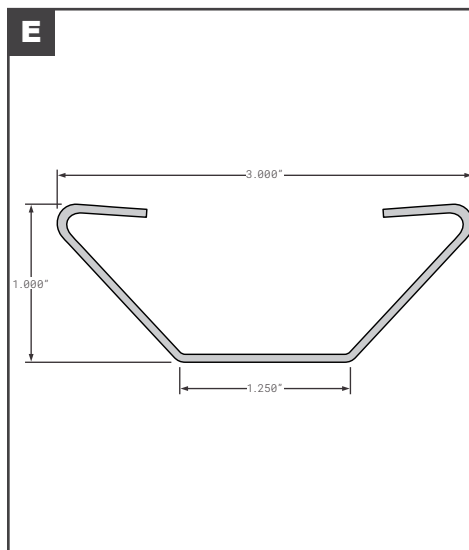

Part No.	Description	Replaces	Length
A	HYU10026068	HYUNDAI ROOF BOW	OEM	101.57"
B	FCB055-400	LUFKIN STYLE GALVANIZED STEEL HAT STYLE	E7072822	98.88"
C	FCB055-461	MICKEY STYLE INTERMEDIATE BOW	6109980, 6150332	97.5"
C	MOR0190330	MORGAN GALVANIZED STEEL SINGLE HOLE	OEM	92"
C	FCB055-754	MORGAN STYLE GALVANIZED STEEL	019033, 0190330	92"
C	FCB055-756	MORGAN STYLE GALVANIZED STEEL	019034, 0190340	98"
C	MOR0190340	MORGAN GALVANIZED STEEL SINGLE HOLE	OEM	98"
D	FCB055-759	MORGAN STYLE INTERMEDIATE BOW ALUMINUM ZX GVSR	141863	98"
E	FCB055-530	READING (TRG) STYLE INTERMEDIATE BOW AMERICAS BODY CO	4000042	99.5"
F	SPS04-28321-00100	STOUGHTON GALVANIZED STEEL ASSEMBLY NEW STYLE W/CLIPS	OEM	98.75"