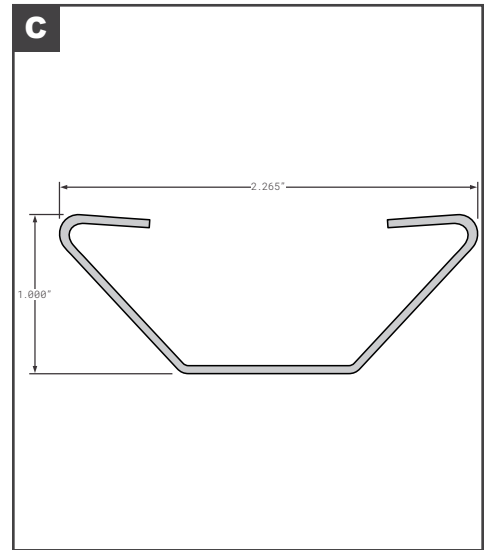

Roof Bows

Roof Bows