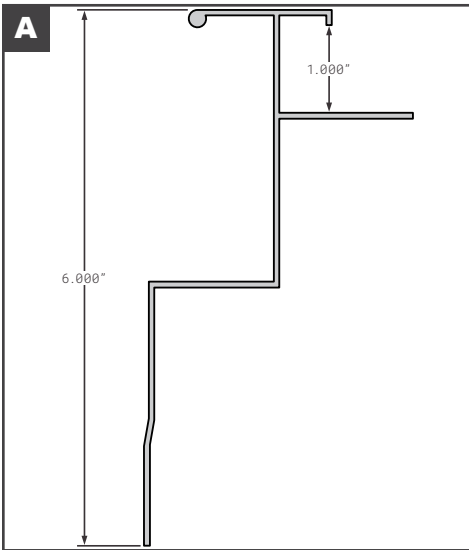

Side Top Rails

Side Top Rails