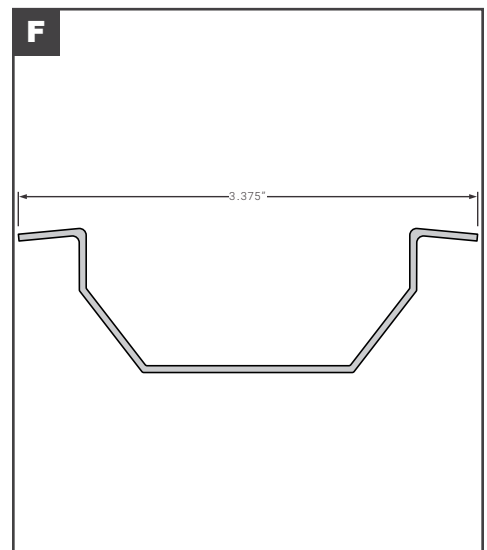

Part No.	Description	Replaces	Length
A	STR01510	STRICK GALVANIZED STEEL AA39C00210100	OEM	98.875"
A	STR01512	STRICK GALVANIZED STEEL AA39C00210400	OEM	100.375"
A	STR01513	STRICK GALVANIZED STEEL AA39C00210500	OEM	99.438"
B	514-3-145A-2	TRAILMOBILE ALUMINUM-ARCHED	OEM	98.75"
C	514-3-152B	TRAILMOBILE GALVANIZED STEEL CHAMBER ANTI-SNAG	OEM	99.125"
D	90-4-1801-0-100	TRAILMOBILE ALUMINUM	OEM	100"
E	9514-3-78B	TRAILMOBILE GALVANIZED STEEL HAT	OEM	99.12"
F	FCB055-805	UTILITY STYLE GALVANIZED STEEL ANTI-SNAG	3-1600-053	99.5"