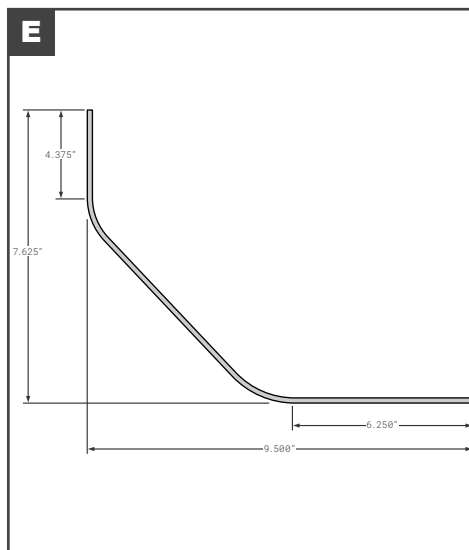

Part No.	Description	Replaces	Length
A	SPS01-26416-10615	STOUGHTON ROADSIDE CORNER RADIUS 17" BLUE	OEM	103.5"
B	SPS01-26416-20600	STOUGHTON CURBSIDE CORNER RADIUS 17" PPW	OEM	103.5"
C	SPS01-26416-20615	STOUGHTON CURBSIDE CORNER RADIUS 17" BLUE	OEM	103.5"
D	SPS01-27249-10600	STOUGHTON ROADSIDE CORNER RADIUS 15.25"	OEM	104.88"
E	SPS01-27249-20600	STOUGHTON CURBSIDE CORNER RADIUS 15.25"	OEM	104.88"
F	SPS01-28889-10600	STOUGHTON CORNER RADIUS ROADSIDE PUNCHED	OEM	--
F	SPS01-28889-20600	STOUGHTON CORNER RADIUS CURBSIDE PUNCHED	OEM	--