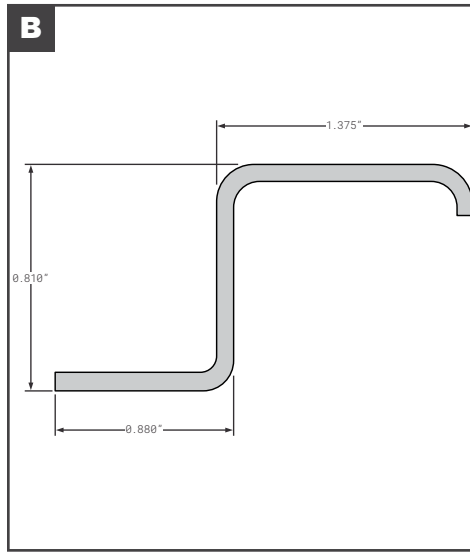

Side Posts

Side Posts