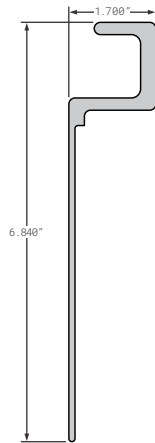

FCB040-860 REPLACES FWP00063
VANGUARD OLD STYLE 102" WIDE 1 PIECE WRAP AROUND