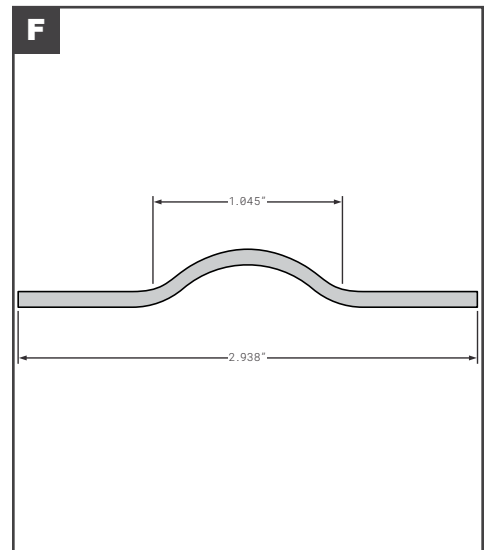

Part No.	Description	Replaces	Length
A	FCB035-807	UTILITY STYLE SIDE POST GALVANIZED STEEL 03-6512-0-047 .75 X 6.5" LOGISTIC 4" ON CENTER	03-6512-0-047	--
B	FCB035-807-001	UTILITY STYLE SIDE POST GALVANIZED STEEL 03-6512-0-065 .41" LOGISTIC 4" ON CENTER	03-6512-0-065	--
C	FCB035-860	VANGUARD STYLE SIDE POST GALVANIZED STEEL PST00029 .75"	PST00029	--
D	FCB035-865	VANGUARD STYLE SIDE POST INNER PST00056 COMPOSITE PLATE LOGISTIC	PST00056	--
E	FCB035-865-001	VANGUARD STYLE SIDE POST OUTER PST00055 COMPOSITE PLATE PPW	PST00055	--
F	FCB035-880	WABASH STYLE SIDE POST WAB01A01752 COMPOSITE PLATE PPW	WAB01A01752	--