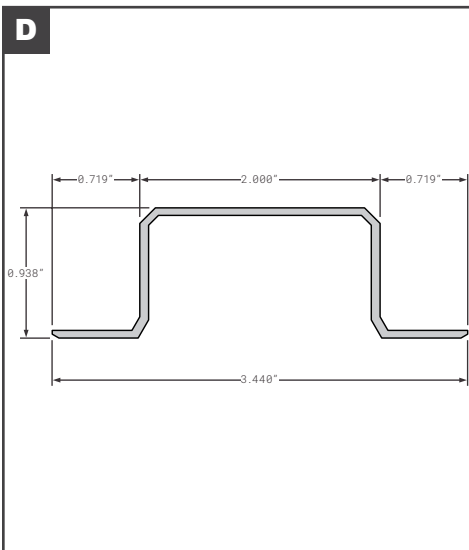

Part No.	Description	Replaces	Length
A	FCB055-860	VANGUARD STYLE GALVANIZED STEEL	RBW00004	98.94"
B	SUP07200142-03	WABASH TRUCK BODY (FORMERLY SUPREME) 015084002A	OEM	90.88"
B	SUP07200142-04	WABASH TRUCK BODY (FORMERLY SUPREME) 015084003A	OEM	96.88"
C	FCB055-075	A.M.HAIRE STYLE	30722, 30723	98.5"
D	FCB055-370	KIDRON STYLE, READING (TRG) STYLE	K932023	100"
E	FCB055-460	MICKEY STYLE	6110662, 5112333	97.5"
F	FCB055-755	MORGAN STYLE GALVANIZED STEEL	019083, 0192303	92"
F	MOR0192303	MORGAN GALVANIZED STEEL 019083, 0192403	OEM	92"
F	FCB055-757	MORGAN STYLE GALVANIZED STEEL	019084, 0192304	98"
F	MOR0192304	MORGAN GALVANIZED STEEL 019084, 0192404	OEM	98"