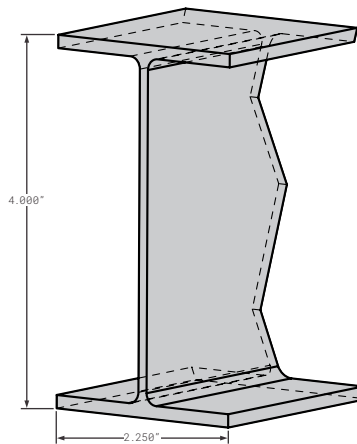

Steel I-Beams

1157031 REPLACES UNIVERSAL
4 INCH I-BEAM 3.20 LBS/FT 2.25" FLANGE, STEEL, 102"