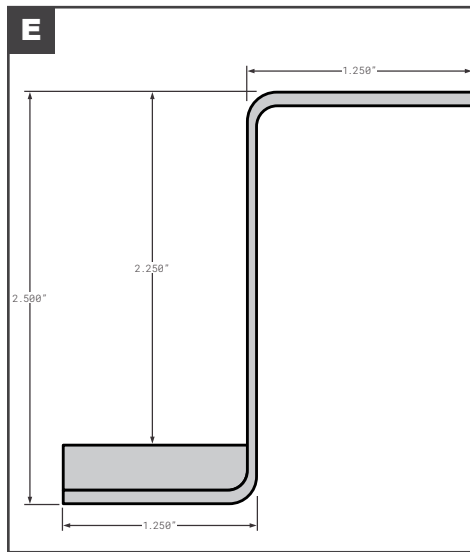

Part No.	Description	Replaces	Length
A	FCB035-002	MORGAN STYLE Z 1.38" - ALUMINUM	14211	108"
A	FCB035-751	MORGAN STYLE Z 1.38" - GALVANIZED STEEL	A0000119	107"
A	MOR14211	MORGAN Z 1.38" - ALUMINUM	OEM	108"
A	MORA0000119	MORGAN Z 1.38" - GALVANIZED STEEL	OEM	107"
B	MOR01913063	MORGAN Z .81" - GALVANIZED STEEL	01913063	107"
C	01-21122-006-00	STOUGHTON LOGISTIC INNER SIDE POST 12"	OEM	--
D	03-06347-110-00	STOUGHTON SIDE POST GALVANIZED STEEL 1.38"	OEM	110"
E	SPS01-20835-11700	STOUGHTON ROADSIDE Z-POST GALVANIZED 16GA	OEM	109"
F	SPS01-20835-21700	STOUGHTON CURBSIDE Z-POST GALVANIZED 16GA	OEM	109"