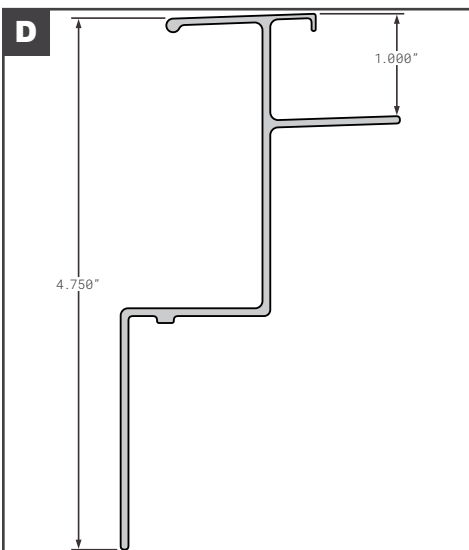

Part No.	Description	Replaces	Length
A	FCB050-756	MORGAN STYLE N/S GVSD & GVSR	00015904	336"
	- Alternative Lengths	FCB050-756-001, FCB050-756-11	00015904	432", 132"
B	FCB050-758	MORGAN STYLE N/S GVFD & GVMD TOP RAIL	00033901	336"
C	MOR00015904	MORGAN NEW STYLE GVSD & GVSR	OEM	325"
D	MOR00033901	MORGAN NEW STYLE GVFD & GVMD	OEM	325"
E	FCB050-520	MULTIVANS STYLE DRY FREIGHT	EE2126, 1502/26	312"
F	FCB050-530	READING (TRG) STYLE DRY FREIGHT	74000925, 74000926, 8802/28	336"

Rails