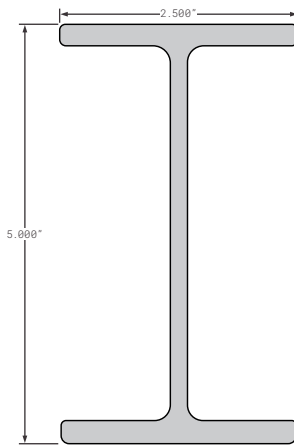

Aluminum I-Beams

FCB010-910-002 REPLACES 5X102AL, 90-4-2028-0-102
5 INCH I-BEAM 2.5 TOP AND BOTTOM FLANGE, ALUMINUM, USE WITH CLIP FCB010-920, 102"