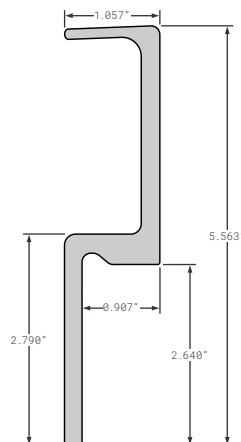

STR47284 OEM
STRICK 100", 8021, SK47281, EA93C000407D1