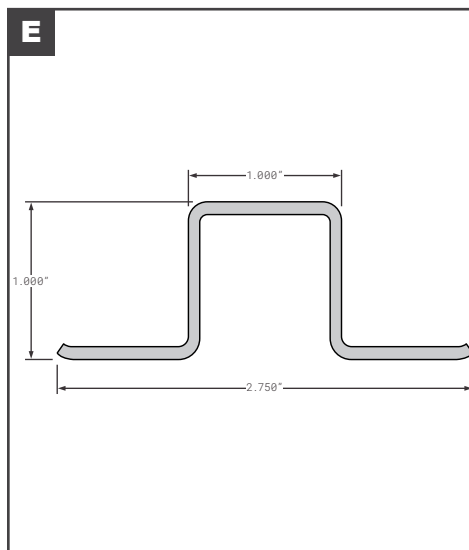

Part No.	Description	Replaces	Length
A	STR01510	STRICK GALVANIZED STEEL AA39C00210100	OEM	98.875"
A	STR01512	STRICK GALVANIZED STEEL AA39C00210400	OEM	100.375"
A	STR01513	STRICK GALVANIZED STEEL AA39C00210500	OEM	99.438"
B	514-3-145A-2	TRAILMOBILE ALUMINUM-ARCHED	OEM	98.75"
C	514-3-152B	TRAILMOBILE GALVANIZED STEEL CHAMBER ANTI-SNAG	OEM	99.125"
D	90-4-1801-0-100	TRAILMOBILE ALUMINUM	OEM	100"
E	9514-3-78B	TRAILMOBILE GALVANIZED STEEL HAT	OEM	99.12"
F	FCB055-805	UTILITY STYLE GALVANIZED STEEL ANTI-SNAG	3-1600-053	99.5"