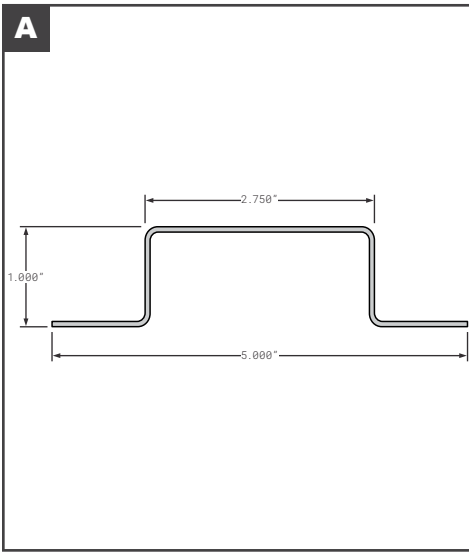

Side Posts

Side Posts