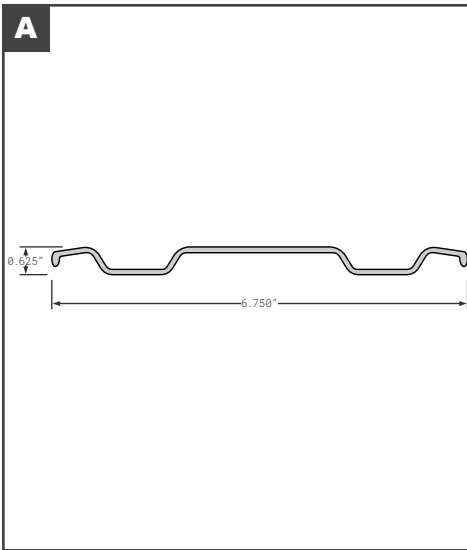

Side Posts

Side Posts