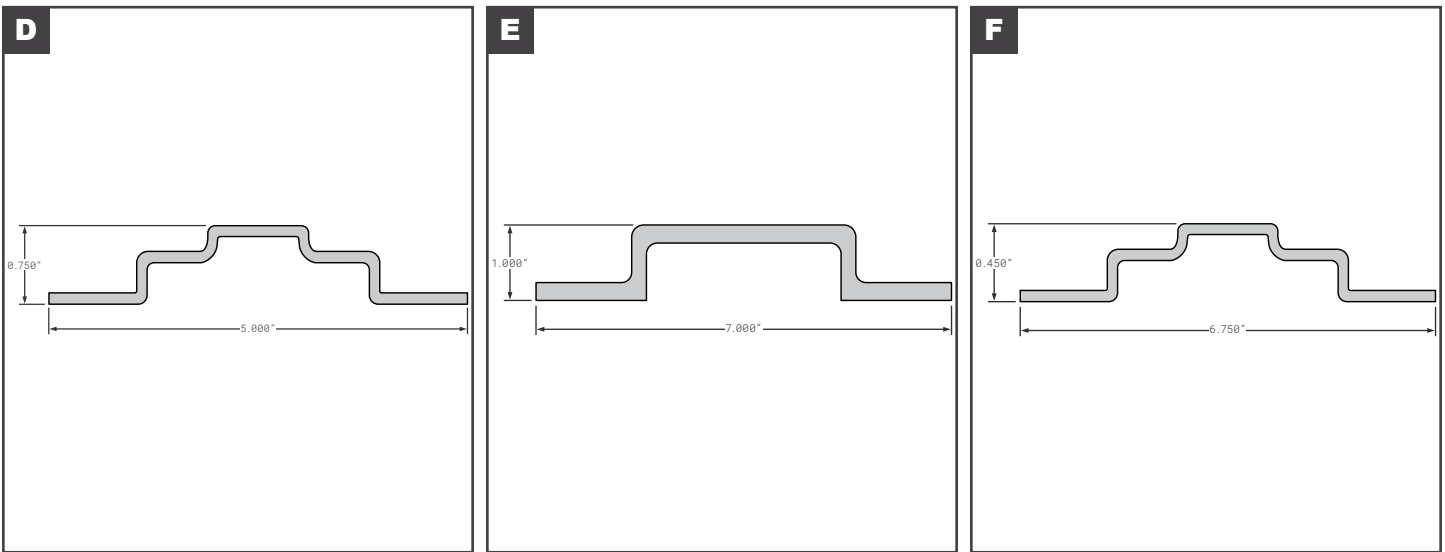

Side Posts

	Part No.	Description	Replaces	Length
A	SPS04-21216-00000	STOUGHTON SIDE POST GALVANIZED 14GA	OEM	106.5"
B	SPS04-29105-00600	STOUGHTON SIDE POST STEEL	OEM	109.62"
C	SPS21-000167	STOUGHTON SIDE POST STEEL	OEM	--
D	STR54120	STRICK LOGISTIC A-SLOT SIDE POST GALVANIZED STEEL 3/4	SK46230	107.25"
E	STR54244	STRICK LOGISTIC A SLOT SIDE POST ALUMINUM	OEM	105.88"
F	STR59329	STRICK LOGISTIC SIDE POST GALVANIZED STEEL .45	OEM	108.88"