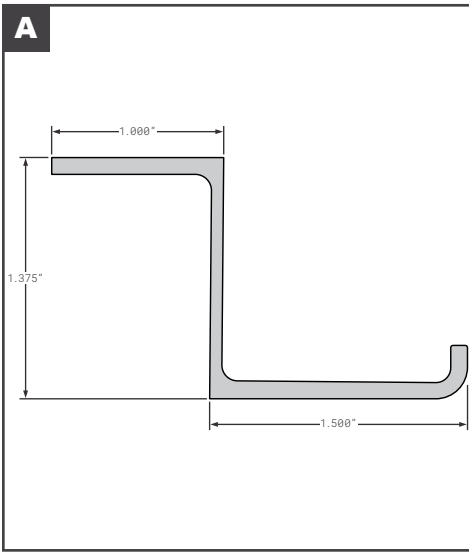

Side Posts

Side Posts