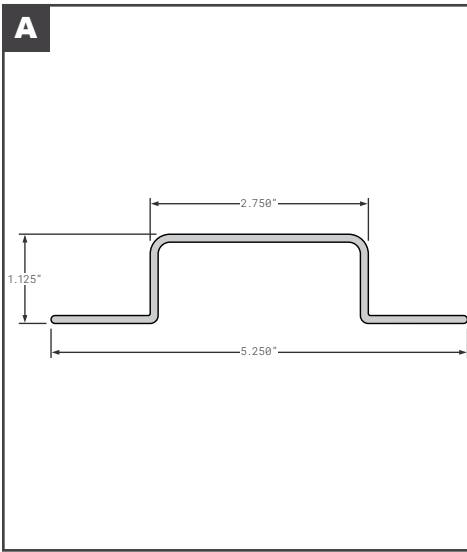

Side Posts

Posts & Radius Panels

Side Posts