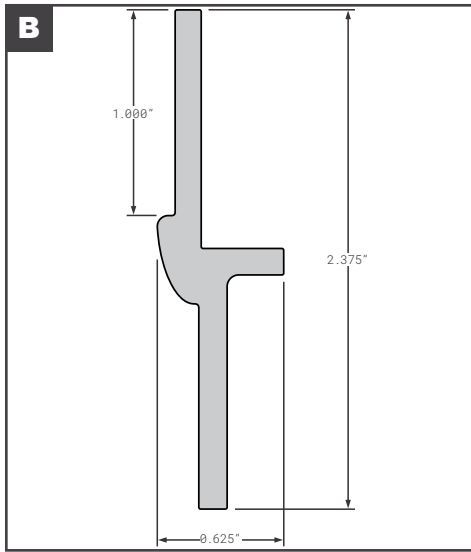

Connector Posts