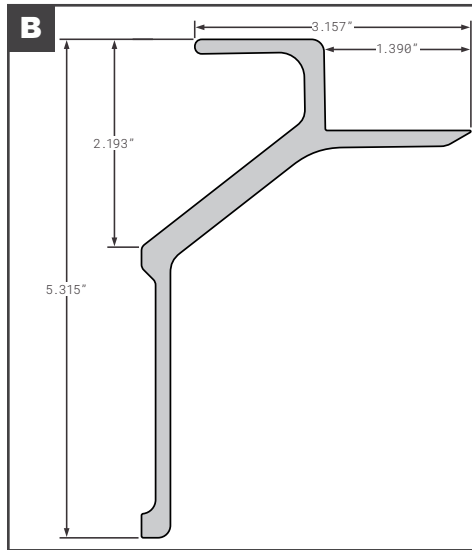

Side Top Rails

Side Top Rails