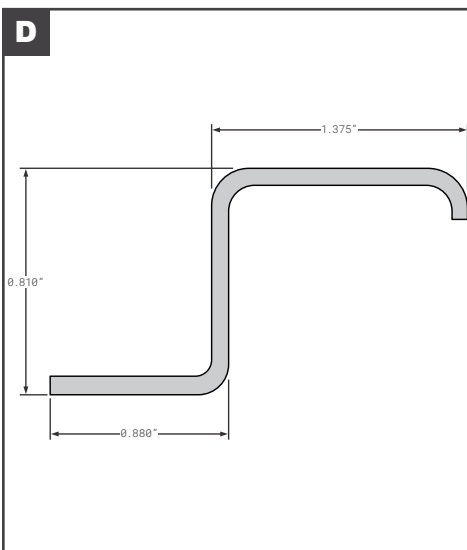

Side Posts

	Part No.	Description	Replaces	Length
A	FCB035-880-002	WABASH STYLE SIDE POST INNER WAB53002552 COMPOSITE PLATE LOGISTIC	WAB53002552	110"
B	FCB035-880-004	WABASH STYLE SIDE POST OUTER WAB01A01850 COMPOSITE PLATE PPW FLAT	WAB01A01850	108.25"
C	FCB035-901	WABASH STYLE SIDE POST GALVANIZED STEEL UNIVERSAL 1.25 X 5" 01200069 NON-LOGISTIC	1200069	110"
D	SUP01201150-06	WABASH (FORMERLY SUPREME) Z .81"	015992, 01201150-06	101.5"
E	SUP01201147-07	WABASH (FORMERLY SUPREME) Z 1.25" HOLES 2" ON CENTER	015554765A, 01201147-07	107.5"
E	SUP015201011A	WABASH (FORMERLY SUPREME) Z 1.25" - NO HOLES	015201011A	106.38"