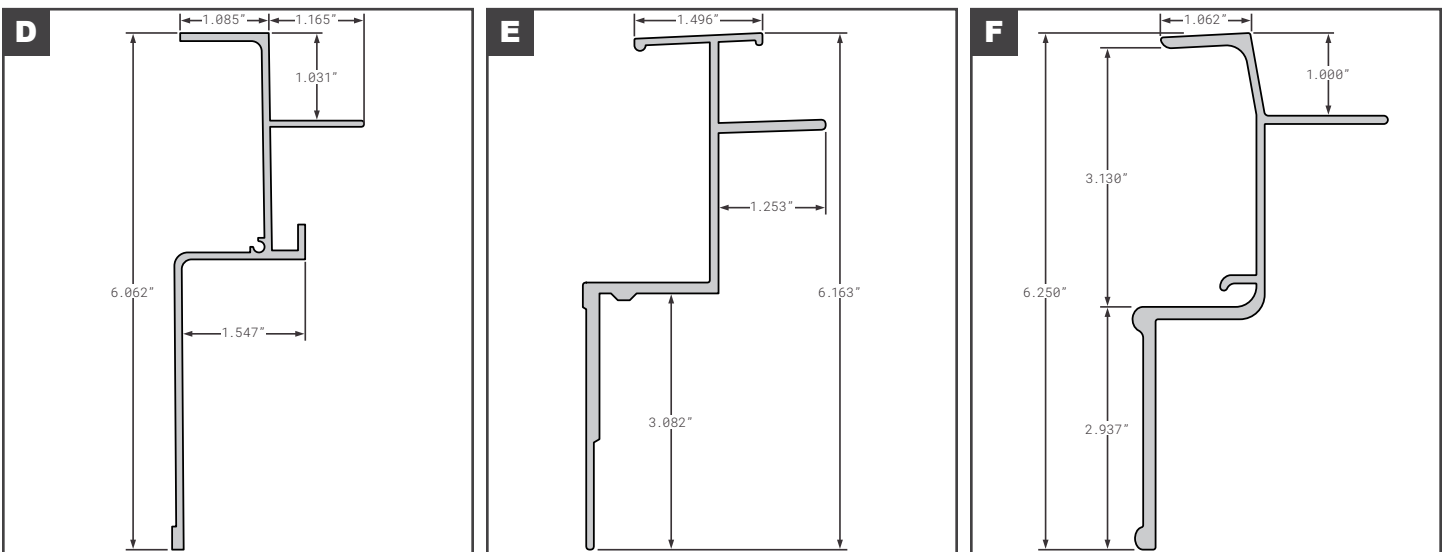

Side Top Rails

Part No.	Description	Replaces	Length
A HYU10055833	HYUNDAI THERMOTECH	E01-027	618.5"
B HYU10060537	HYUNDAI ORIGINAL DROP-FRAME	E01-150	626"
C HYU10060549	HYUNDAI COMPOSITE WITH TOP COVER ANGLE	E01-050	626"
D FCB050-370	KIDRON STYLE REEFER	921176, K952421, 5002/28	336"
E FCB050-460	MICKEY STYLE FOR 1" DEEP ROOF BOW	5299717, 6004/26	312"
F FCB050-510-001	MONON STYLE, VANGUARD STYLE DRY FREIGHT	V01-150, EXT00002-621M, AA100290	624"