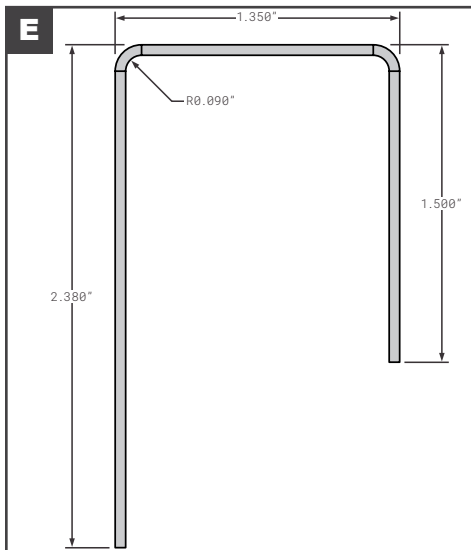

Connector Posts

Inner Radius

	Part No.	Description	Replaces	Length
A	MOR001483	MORGAN GVFD & GVMD VERTICAL	OEM	112.31"
B	FCB035-520	MULTIVANS VERTICAL & HORIZONTAL	EE0356, DB1044	111.25"
C	90-4-2349-0-121	TRAILMOBILE CONNECTOR	OEM	120"
D	SUP002011173007	WABASH (FORMERLY SUPREME) HORIZONTAL	OEM	87.25"
D	SUP04A02763-04	WABASH (FORMERLY SUPREME) HORIZONTAL WITH HOLES	OEM	87.25"
E	SUP01201149-13	WABASH (FORMERLY SUPREME) VERTICAL	OEM	101.5"
E	SUP01201149-14	WABASH (FORMERLY SUPREME) VERTICAL	OEM	107.5"
F	FCB025-301	UNIVERSAL BEVELELD GALVANIZED GALVANIZED STEEL	GDP49900254, 04S02599	110"