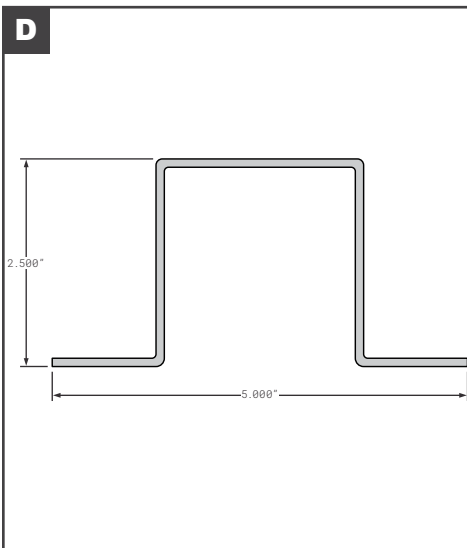

Part No.	Description	Replaces	Length
A	FCB025-825-001	UTILIMASTER STYLE FOR 102" WIDE - ALUMINUM MILL FINISH	06701232	98.5" MITRED
B	SUP04A02754-01	WABASH (FORMERLY SUPREME) FOR 102" WIDE - ALUMINUM MILL FINISH	OEM	86.25"
B	SUP04A02754-02	WABASH (FORMERLY SUPREME) FOR 96" WIDE - ALUMINUM MILL FINISH	OEM	80.25"
C	FCB035-905	UNIVERSAL GALVANIZED STEEL WITH JOGGLE 2"	04S00020, 03-6512-0-042	--
D	FCB035-202	GREAT DANE STYLE GALVANIZED STEEL WITH JOGGLE 2.5"	GDP40915001, 09432	--
E	HY10053383	HYUNDAI FRONT POST GALVANIZED WITH JOGGLES 117-02336	OEM	106.6"
F	HY10053901	HYUNDAI FRONT POST WITH JOGGLES 117-02339	OEM	106.6"