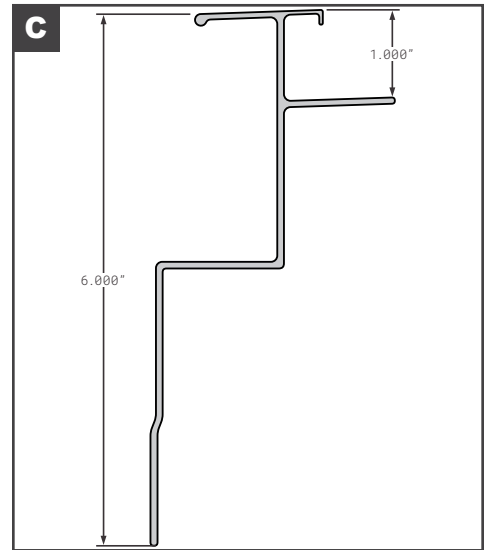

Side Top Rails

Side Top Rails