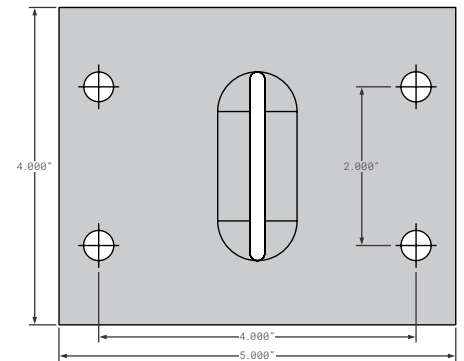

1157024 REPLACES PEN70-14
4 HOLE 4 X 5 WITH SLOT 2 X 4 HOLE CENTERS, STEEL