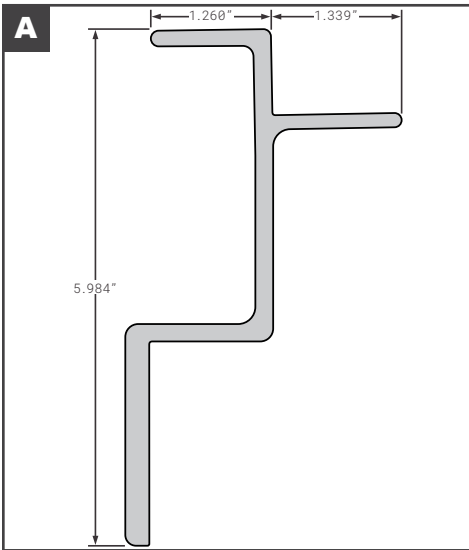

Side Top Rails

Side Top Rails