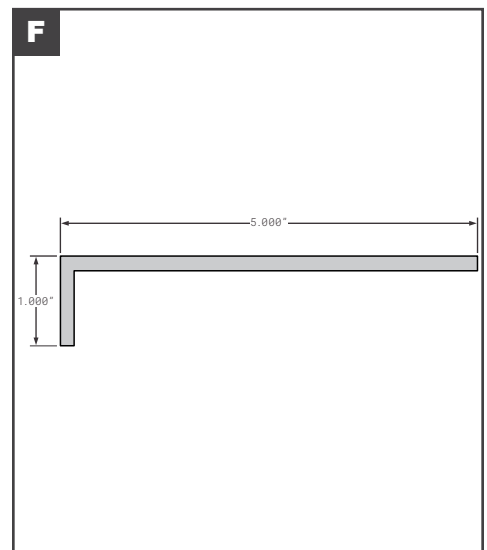

Side Rub Rails

Side Bottom Rails

	Part No.	Description	Replaces	Length
A	HYU10028852	HYUNDAI RUB RAIL	OEM	612.20"
B	HYU10009072	HYUNDAI RUB RAIL	OEM	314.6"
C	FCB045-756	MORGAN STYLE ROUND RUB RAIL	0045597, 004553, 004558	336"
C	MOR0045597	MORGAN ROUND RUB RAIL	OEM	--
D	SUPED153000	WABASH (FORMERLY SUPREME) ROUND STYLE	OEM	300"
E	FCB045-910	UNIVERSAL REINFORCEMENT STEEL ANGLE 1 X 4"	--	120"
F	FCB045-911	UNIVERSAL REINFORCEMENT STEEL ANGLE 1 X 5"	--	120"