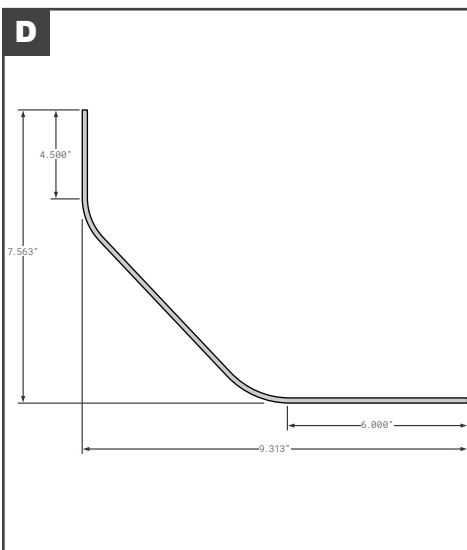

Part No.	Description	Replaces	Length
A	SPS01-26416-10615	STOUGHTON ROADSIDE CORNER RADIUS 17" BLUE	OEM	103.5"
B	SPS01-26416-20600	STOUGHTON CURBSIDE CORNER RADIUS 17" PPW	OEM	103.5"
C	SPS01-26416-20615	STOUGHTON CURBSIDE CORNER RADIUS 17" BLUE	OEM	103.5"
D	SPS01-27249-10600	STOUGHTON ROADSIDE CORNER RADIUS 15.25"	OEM	104.88"
E	SPS01-27249-20600	STOUGHTON CURBSIDE CORNER RADIUS 15.25"	OEM	104.88"
F	SPS01-28889-10600	STOUGHTON CORNER RADIUS ROADSIDE PUNCHED	OEM	--
F	SPS01-28889-20600	STOUGHTON CORNER RADIUS CURBSIDE PUNCHED	OEM	--