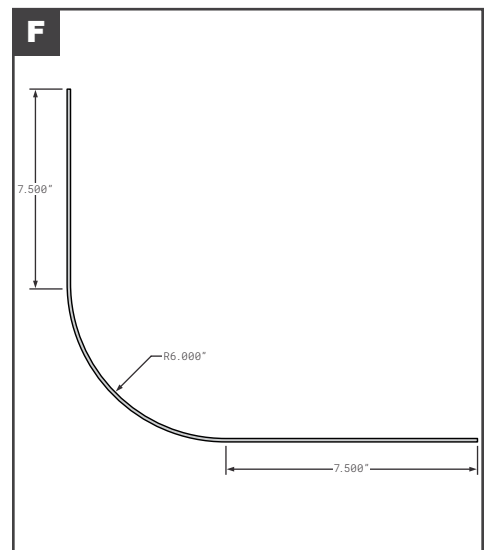

Part No.	Description	Replaces	Length
A	FCB025-214	GREAT DANE 6" RADIUS ALUMINUM ABF GREY	GDP49900216002	102.25"
B	FCB025-218	GREAT DANE THINWALL P-VAN 3" RADIUS ALUMINUM PPW	GDP69104743004	110"
B	FCB025-218-002	GREAT DANE 3" RADIUS AMAZON BLUE	GDP40900549	104"
C	FCB025-220	GREAT DANE COMPOSITE EXTRUDED ALUMINUM MILL FINISH	GDP60430401X110.56	110.56"
D	FCB025-221	GREAT DANE 2018 OR NEWER COMPOSITE NEW STYLE EXTRUDED ALUMINUM MILL FINISH	GDP6040671X111.30	111.3"
E	HY10066880	HYUNDAI FRONT CORNER POST E05-049	OEM	107"
F	HY20032332	HYUNDAI RADIUS PANEL 6" RADIUS PPW	OEM	109.65"