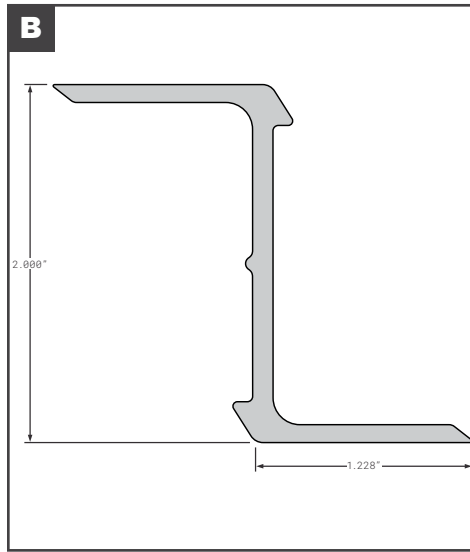

Side Posts

Side Posts