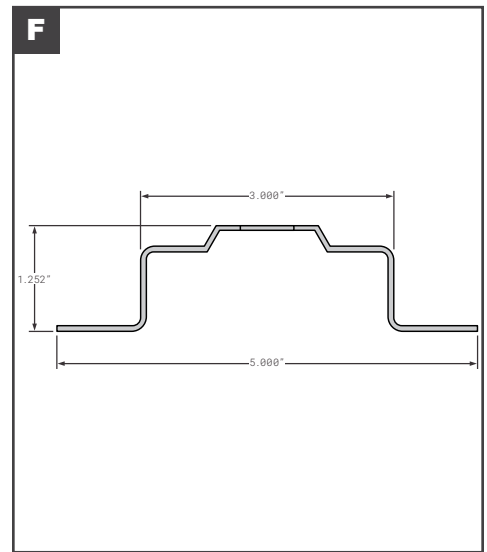

Part No.	Description	Replaces	Length
A	HY10019375	HYUNDAI SIDE POST 112-02084-35 16GA GALVANIZED	10021633, 10025267, 10021416, 10034723, 10022838, 10011849, 10022849, 10014287, 10012431	117"
B	HY10022262	HYUNDAI POST INNER A-TRACK 112-15290	OEM	107.5"
C	HY10023498	HYUNDAI A SLOT LOGISTIC POST 112-02040 GALVANIZED	OEM	106.5"
D	HY10030203	HYUNDAI SIDE POST 112-02039 GALVANIZED	OEM	123.938"
E	HY10035778	HYUNDAI OUTER POST 112-15443 PPW	OEM	107.625"
E	HY10037274	HYUNDAI OUTER POST CLOSURE SIDE 112-15443-14 PPW	OEM	114.63"
E	HY10042083	HYUNDAI OUTER POST CLOSURE SIDE PP ORANGE	OEM	96.85"
F	HY10036046	HYUNDAI A SLOT SIDE POST 112-02290 GALVANIZED	OEM	108"
F	HY10038647	HYUNDAI A SLOT SIDE POST 112-02296 GALVANIZED	OEM	106.96"