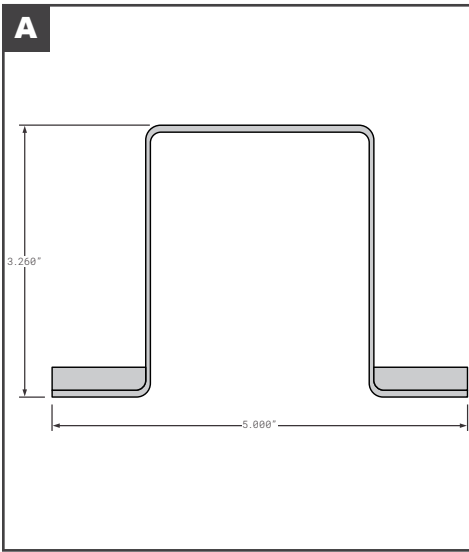

Front Posts

Front Posts