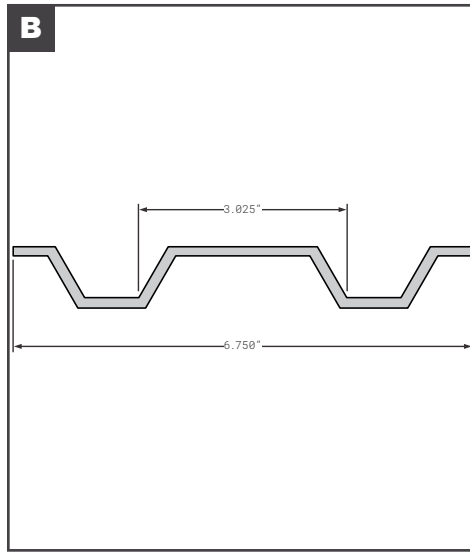

Side Posts

Side Posts