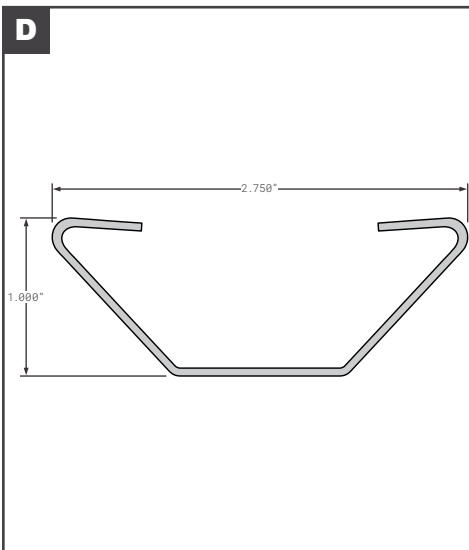

Part No.	Description	Replaces	Length
A	FCB055-200	GREAT DANE STYLE ALUMINUM HAT	08581	96"
A	FCB055-200-001	GREAT DANE STYLE ALUMINUM HAT	14113	102"
B	FCB055-202	GREAT DANE STYLE P-VAN AND COMPOSITE	69102526, 41203019	98.63"
C	FCB055-203	GREAT DANE STYLE GALVANIZED STEEL HAT STYLE	41203004	98.12"
C	FCB055-204	GREAT DANE STYLE 2018 OR NEWER COMPOSITE EXTRUDED ALUMINUM MILL FINISH	41203006	98.12"
D	HY10035596	HYUNDAI NOTCHED ROOF BOW	OEM	99.3"
E	HY5100DA001X02	HYUNDAI ALUMINUM ROOF BOW	OEM	--
F	HYU10020735	HYUNDAI WITH NOTCHES	OEM	99"