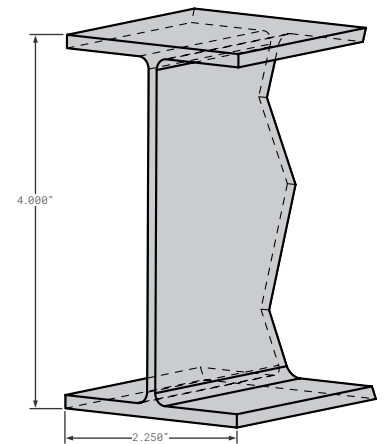

1157034 REPLACES UNIVERSAL
4 INCH I-BEAM 3.45 LBS/FT 2.25" FLANGE, STEEL, 100,000 TENSILE STRENGTH, 102"