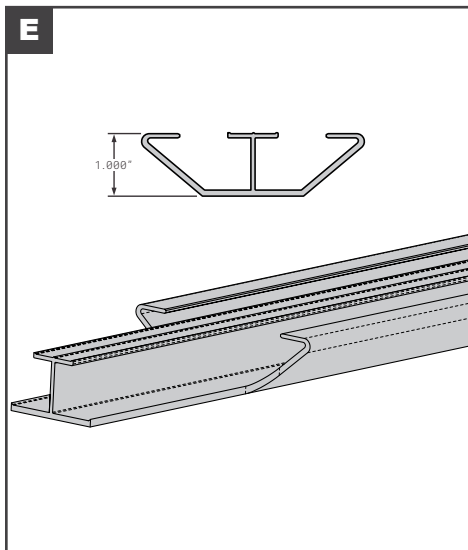

Part No.	Description	Replaces	Length
A	FCB055-200	GREAT DANE STYLE ALUMINUM HAT	08581	96"
A	FCB055-200-001	GREAT DANE STYLE ALUMINUM HAT	14113	102"
B	FCB055-202	GREAT DANE STYLE P-VAN AND COMPOSITE	69102526, 41203019	98.63"
C	FCB055-203	GREAT DANE STYLE GALVANIZED STEEL HAT STYLE	41203004	98.12"
C	FCB055-204	GREAT DANE STYLE 2018 OR NEWER COMPOSITE EXTRUDED ALUMINUM MILL FINISH	41203006	98.12"
D	HY10035596	HYUNDAI NOTCHED ROOF BOW	OEM	99.3"
E	HY5100DA001X02	HYUNDAI ALUMINUM ROOF BOW	OEM	--
F	HYU10020735	HYUNDAI WITH NOTCHES	OEM	99"