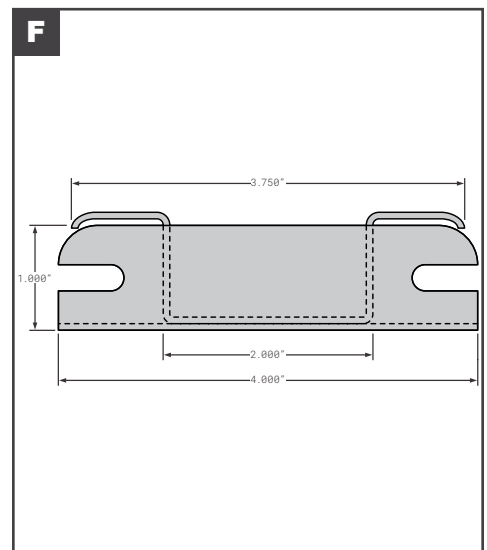

Part No.	Description	Replaces	Length
A	HYU10026068	HYUNDAI ROOF BOW	OEM	101.57"
B	FCB055-400	LUFKIN STYLE GALVANIZED STEEL HAT STYLE	E7072822	98.88"
C	FCB055-461	MICKEY STYLE INTERMEDIATE BOW	6109980, 6150332	97.5"
C	MOR0190330	MORGAN GALVANIZED STEEL SINGLE HOLE	OEM	92"
C	FCB055-754	MORGAN STYLE GALVANIZED STEEL	019033, 0190330	92"
C	FCB055-756	MORGAN STYLE GALVANIZED STEEL	019034, 0190340	98"
C	MOR0190340	MORGAN GALVANIZED STEEL SINGLE HOLE	OEM	98"
D	FCB055-759	MORGAN STYLE INTERMEDIATE BOW ALUMINUM ZX GVSR	141863	98"
E	FCB055-530	READING (TRG) STYLE INTERMEDIATE BOW AMERICAS BODY CO	4000042	99.5"
F	SPS04-28321-00100	STOUGHTON GALVANIZED STEEL ASSEMBLY NEW STYLE W/CLIPS	OEM	98.75"