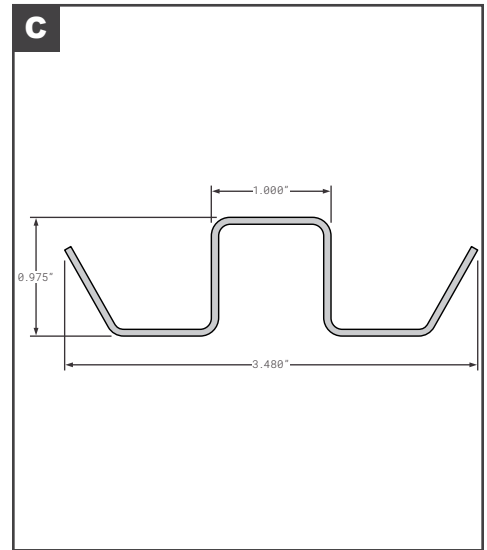

Roof Bows

Roof Bows