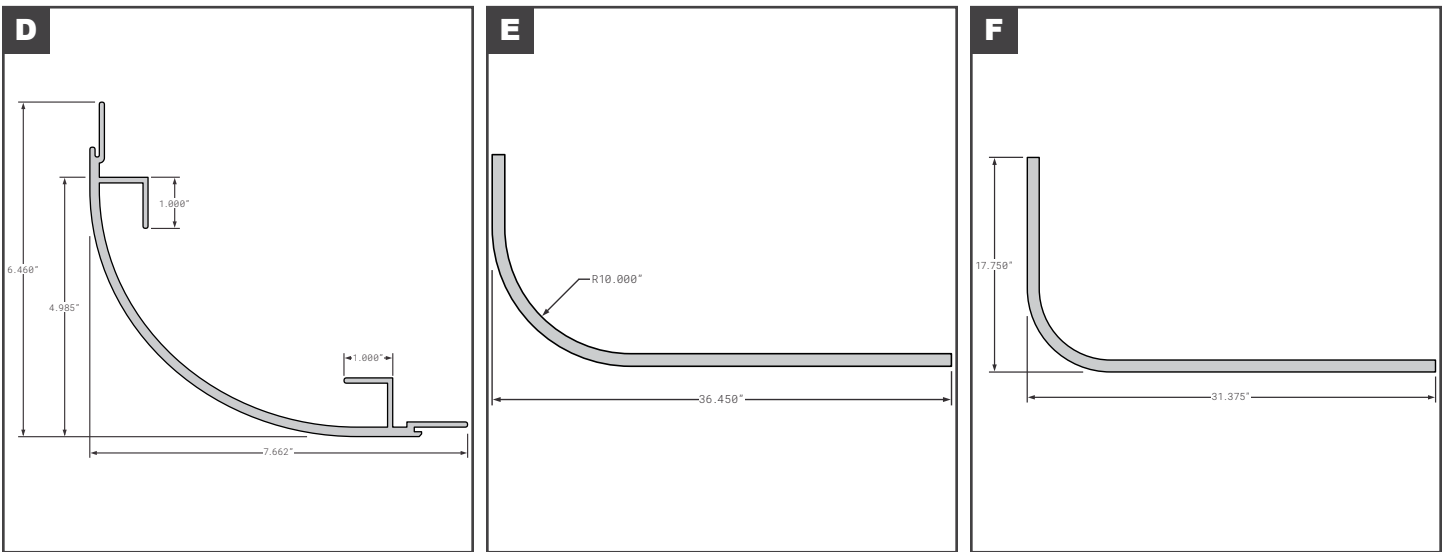

Corner Radius

	Part No.	Description	Replaces	Length
A	FCB025-211	UNIVERSAL 6" RADIUS ALUMINUM PPW	GDP69102520001, RP-833K-PPW	110"
B	FCB025-902	UNIVERSAL 7" RADIUS ALUMINUM PPW	--	110"
C	FCB025-905-002	UNIVERSAL 10" RADIUS ALUMINUM PPW	69102520002, ASB5106-CS, FR2896807, FR2896808, 04A00331, 04A00011	110"
D	FCB025-076	A.M. HAIRE STYLE - EXTRUDED ALUMINUM MILL FINISH	00057	125.38"
E	FCB025-200	GREAT DANE 10" RADIUS ALUMINUM PPW	GDP08670	110"
F	FCB025-201	GREAT DANE 6" RADIUS ALUMINUM PPW	00600W, GDP69102520016	110"
F	FCB025-201-001	GREAT DANE 6" RADIUS STAINLESS STEEL	00600S, GDP40801000001, GDP69102520015	110"