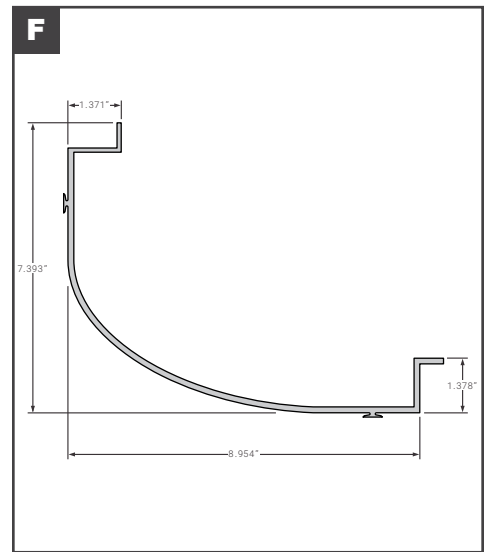

Part No.	Description	Replaces	Length
A	HYE05-041-103B	HYUNDAI FRONT CORNER POST	OEM	103.66"
B	HYE05-043-1100	HYUNDAI FRONT CORNER POST BEVELED	OEM	110"
C	FCB025-371	KIDRON DRY FREIGHT & REEFER - EXTRUDED ALUMINUM MILL FINISH	111027	106.38"
D	FCB025-400	LUFKIN 6" RADIUS ALUMINUM PPW	PDA65611, A0065611	110"
E	FCB025-440	MANAC 6" RADIUS WITH JOGGLE ALUMINUM PPW	567-058	110"
F	FCB025-461	MICKEY STYLE - EXTRUDED ALUMINUM MILL FINISH	5008546	111.125"