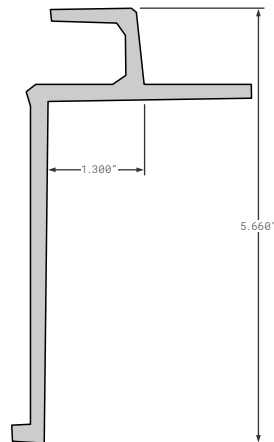

FCB040-877 REPLACES WAB04000001, WAB04000595
WABASH STYLE ALUMINUM PLATE WELDED 102" WIDE 1 PIECE WRAP AROUND