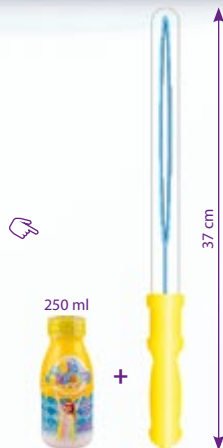

ZESTAW – MIECZ DO BANIEK + PŁYN 250 ml
(DWUKROTNE NAPEŁNIENIE)
SET – BUBBLE SWORD + LIQUID 250 ml
(DOUBLE REFILLING)

37 cm

TU3496

- ✓ miecz
- ✓ 250 ml płynu (czyli dwukrotne napełnienie pojemnika z mieczem)

WYPRODUKOWANO W POLSCE

MADE IN POLAND

3+ 24

13,5 x 48 x 6,5 cm

5 901087 034962