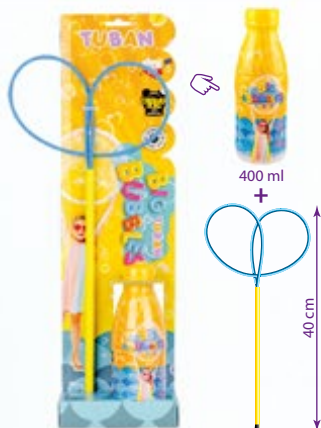

PL Zestaw do tworzenia baniek mydlanych i bańkowych tuneli, w skład którego wchodzi:
✓ sznurek do wielkich baniek mydlanych 45 cm
✓ 400 ml płynu do dużych baniek marki TUBAN

WYPRODUKOWANO W POLSCE

EN Soap bubble and soap tunnels set, which includes:

- ✓ giant bubble wand 45 cm
- ✓ 400 ml bottle with TUBAN liquid for big bubbles

MADE IN POLAND

3+ 24

14 x 48,5 x 7 cm

5 907731 336376

ZESTAW – OBRĘCZ PRO MOTYLEK + PŁYN 400 ml
SET – SOAP BUBBLE RING PRO BUTTERFLY + LIQUID 400 ml

TU3200