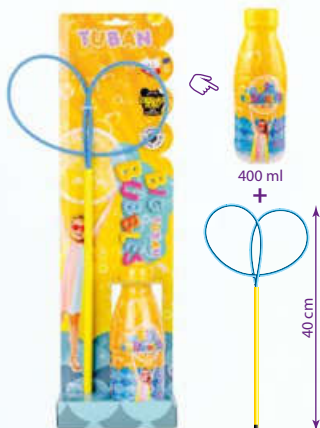

PL Zestaw do tworzenia baniek mydlanych i bańkowych tuneli, w skład którego wchodzi:
✓ sznurek do wielkich baniek mydlanych 45 cm
✓ 400 ml płynu do dużych baniek marki TUBAN

WYPRODUKOWANO W POLSCE

EN Soap bubble and soap tunnels set, which includes:

- ✓ giant bubble wand 45 cm
- ✓ 400 ml bottle with TUBAN liquid for big bubbles

MADE IN POLAND

3+ 24

14 x 48,5 x 7 cm

5 907731 336376

ZESTAW – OBRĘCZ PRO MOTYLEK + PŁYN 400 ml
SET – SOAP BUBBLE RING PRO BUTTERFLY + LIQUID 400 ml

TU3200