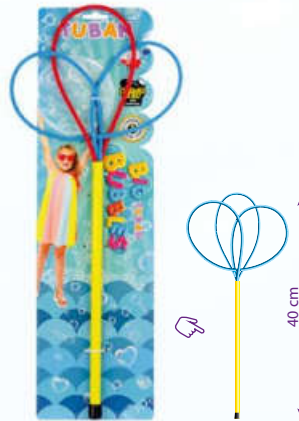

OBRĘCZ PRO MULTI MOTYLEK
SOAP BUBBLE RING PRO MULTI BUTTERFLY

TU3614

PL Akcesorium do tworzenia dużych baniek mydlnych i bańkowych tuneli. Sznurek w kształcie motyli skrzydeł na długiej ręczce pozwala na zrobienie wąskich bańkowych tuneli oraz dużych baniek mydlnych. Dzięki ergonomicznej ręczce akcesorium mogą się posługiwać mali amatorzy i dorośli profesjonalści.

3+ 100
13,5 x 48 x 1,5 cm

5 907731 336147