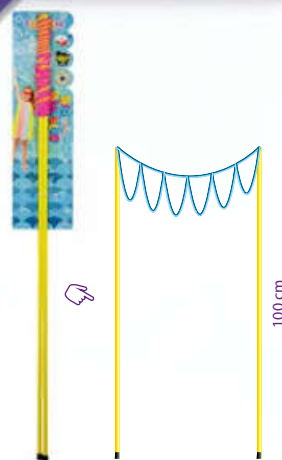

SZNUREK PRO CHMURA BANIEK
GIANT BUBBLE WAND PRO CLOUD

TU3612

EN Accessory for creating large bubbles and bubble tunnels. The wand allows you to make a cloud of big bubbles or bubble tunnels. Especially recommended to professionals. String length 300 cm, wand length ca. 100 cm.

3+ 40
13,5 x 100 x 1,5 cm

5 907731 336123