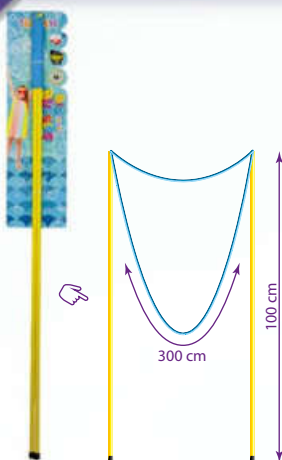

SZNUREK PRO DO WIELKICH BANIEK MYDLANYCH (100 cm)
GIANT BUBBLE WAND PRO (100 cm)

TU3611

3+ 40
13,5 x 100 x 1,5 cm

5 907731 336116