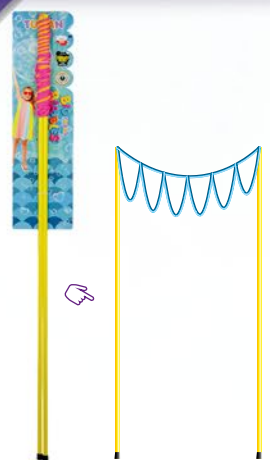

SZNUREK PRO CHMURA BANIEK
GIANT BUBBLE WAND PRO CLOUD

TU3612

PL Akcesorium do tworzenia dużych baniek mydlnych i bańkowych tuneli. Sznurek pozwala na zrobienie chmury dużych baniek lub bańkowych tuneli. Szczególnie polecany profesjonalistom. Całkowita długość sznurka to 300 cm, długość rączek ok. 100 cm.

EN Accessory for creating large bubbles and bubble tunnels. The wand allows you to make a cloud of big bubbles or bubble tunnels. Especially recommended to professionals. String lenght 300 cm, wand lenght ca. 100 cm.

3+ 40
13,5 x 100 x 1,5 cm

5 907731 336123