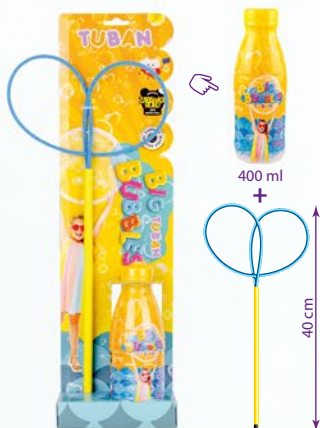

PL Zestaw do tworzenia baniek mydlanych i bańkowych tuneli, w skład którego wchodzi:
✓ sznurek do wielkich baniek mydlanych 45 cm
✓ 400 ml płynu do dużych baniek marki TUBAN

WYPRODUKOWANO W POLSCE

EN Soap bubble and soap tunnels set, which includes:

- ✓ giant bubble wand 45 cm
- ✓ 400 ml bottle with TUBAN liquid for big bubbles

MADE IN POLAND

3+ 24

14 x 48,5 x 7 cm

5 907731 336376

ZESTAW – OBRĘCZ PRO MOTYLEK + PŁYN 400 ml
SET – SOAP BUBBLE RING PRO BUTTERFLY + LIQUID 400 ml

TU3200