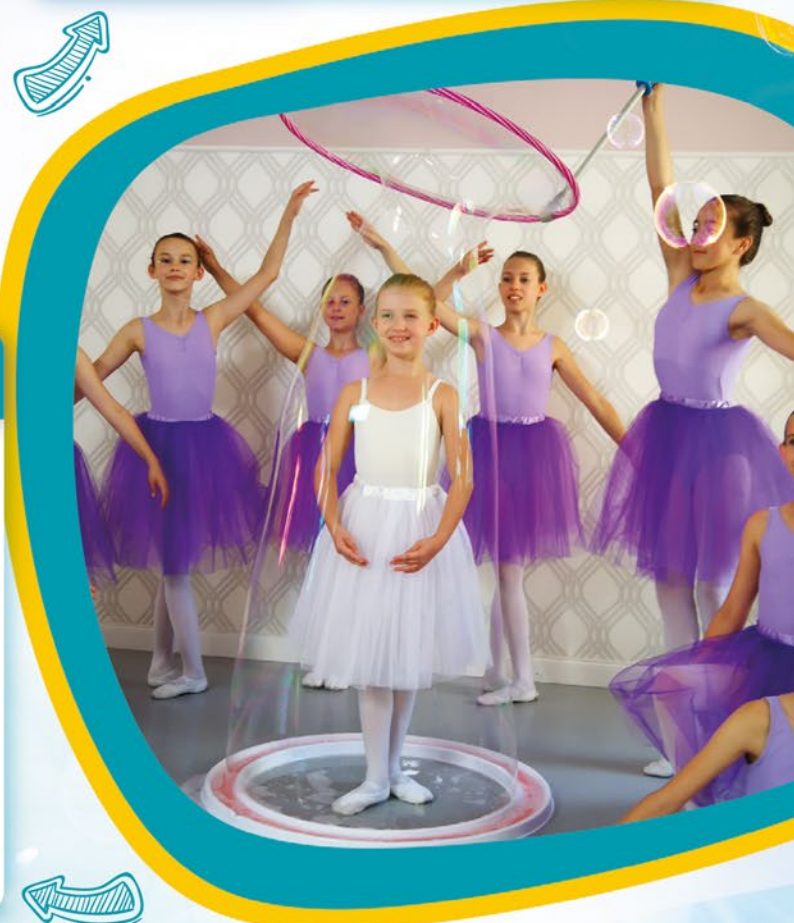

BIG BUBBLES

TUBAN

KATALOG PRODUKTÓW