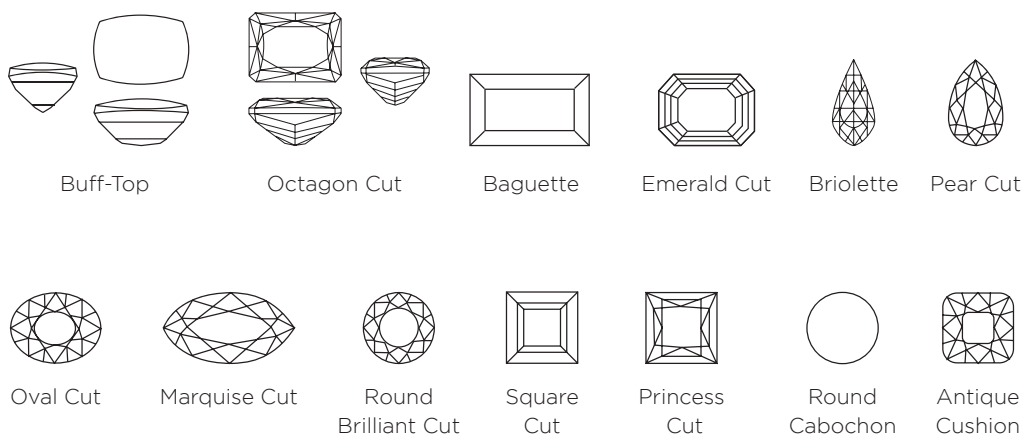

HOW GEMSTONES ARE MEASURED

Gems have been measured in carat weight since antiquity. The word comes from kuara, the seed of the African Coral Tree. Since 1907, the standard weight of a carat has been accepted as 0.2 gram.

A gem is usually weighed to two decimal places (for example, 1.27 carats, 1.20 carats). The carat weight of gems should not be confused with the term karat used to measure the purity of gold. Pure gold is 24K, which is too soft for jewelry. High quality jewelry is usually 18K.

HOW GEMSTONES ARE CUT

Gemstones are either faceted (cut with geometrically shaped, flat and polished surfaces) or cabochons, which are domed and polished. Usually translucent stones are faceted and opaque stones are cut as cabochons.

PAVÉ SETTING

When small gemstones of a similar size are set very close together, this is called pavé, because of its paved effect. In the John Hardy collections, a pavé of different colors and sizes of gemstones is called LAVA.

COMMON GEMSTONE CUTS

AGATE

Prized by ancient Greeks and Egyptians for its medicinal uses, the distinctive appearance of Agate made it a favorite of the gemstone trade around the world. In fact, Agates contributed to the rise of the stonecutting and polishing industry in central Europe during the Renaissance

- Agate is a variety of banded Chalcedony, in the Quartz family, and can be found in many rocks, though it is typically associated with volcanic activity
- It comes in bright hues of nearly every color, and is characterized by concentric bands within the stone
- Most common sources for John Hardy: USA, Brazil, China, India, Mexico, Madagascar, Uruguay

AMETHYST

A symbol of royalty, intellect, and wit, Amethyst blends shades of violet and red for an unforgettable hue. Throughout history, it has acquired meanings both spiritual and earthly, and perplexed scientists with an unlikely composition that creates waves of intensity within the stone.

- A variety of Quartz, Amethysts range from light pinkish violet to deep purple
- The name comes from the Greek and means “against drunkenness”
- Historically, amethyst was one of the five cardinal gemstones (with Diamond, Emerald, Ruby and Blue Sapphire)
- Purple is traditionally the color of royalty, and fine Amethysts feature prominently in England’s crown jewels
- An Amethyst of pale lilac hue that is typically from Brazil is known as “Rose de France”
- Most common sources for John Hardy: Brazil, Nigeria, Zambia