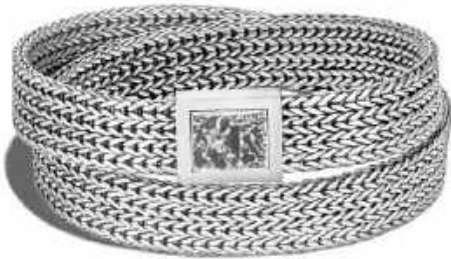

BB9004900

12mm Bracelet with Reticulated Pusher Clasp
Size S, M, L
Suggested Retail: **2025**

BB9004900

Prod#:244923

Sz:S

BB9004900

Prod#:244823

Sz:M

BB9004900

Prod#:244956

Sz:L

F21 Newness, 9/1/2021