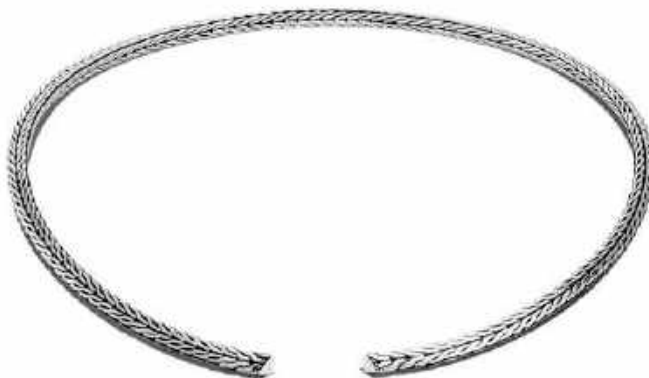

F21 Newness, 10/1/2021

NB900271

4mm Coil Necklace
Size 16"
Suggested Retail: **1350**

NB900271

8 254292 444253

Prod#:244425

Sz:16

NB900271

8 254292 447575

Prod#:244757

Sz:18

© JOHN HARDY LIMITED 1989-2021

NB90506

8mm Tiga Chain Necklace
Size 18"
Suggested Retail: **2225**