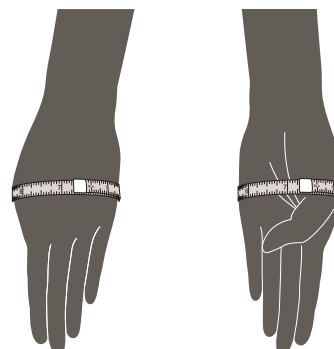

MEASURING BRACELETS AND CUFFS

Measure the circumference of the wrist at the area above the wrist bone.

Compare the measurement to the chart and choose the bracelet size that corresponds to the measurement. Choose the larger size should your measurement fall between two sizes.

FOR MEN:

Size	Wrist Measurement <i>Inches</i>	Wrist Measurement <i>Centimeters</i>
2X - Small	5.25 - 5.75	13.3 - 14.6
Extra Small	5.75 - 6.25	14.6 - 15.9
Small	6.25 - 6.75	15.9 - 17.1
Medium	6.75 - 7.25	17.1 - 18.4
Large	7.25 - 7.75	18.4 - 19.7
Extra Large	7.75 - 8.25	19.7 - 21.0

MEASURING BANGLES

Bangle size is determined by the size of your hand and NOT your wrist.

To determine your bangle size, simply tuck your thumb into the palm of your hand (as if about to put on a bangle) and using a measuring tape, measure your hand all the way around the set of knuckles closest to your wrist, from knuckle to knuckle. Compare that measurement to the chart.

Size	Wrist Measurement <i>Inches</i>	Wrist Measurement <i>Centimeters</i>
Extra Small	6.75	17.0
Small	7.25	18.4
Medium	7.75	19.7
Large	8.00	20.3
Extra Large	8.75	22.2

DIFFERENT TYPES OF NECKLACES

- Chain necklace: John Hardy's signature chains are handwoven and are usually worn with a pendant.
- Sautoir necklace: long necklaces, often worn in multiple layers.
- Station necklace: necklace with decorative stations along the length.
- Link necklace: link-on-link necklaces are usually worn with a pendant.
- Coil necklace: flexible coil mechanism made from titanium inner core, sits comfortably on the collarbone.
- Leather cord necklace: made of leather cord or woven leather cord, usually worn with pendants. Requires some wearing before it is seasoned to sit naturally on the collar bone.