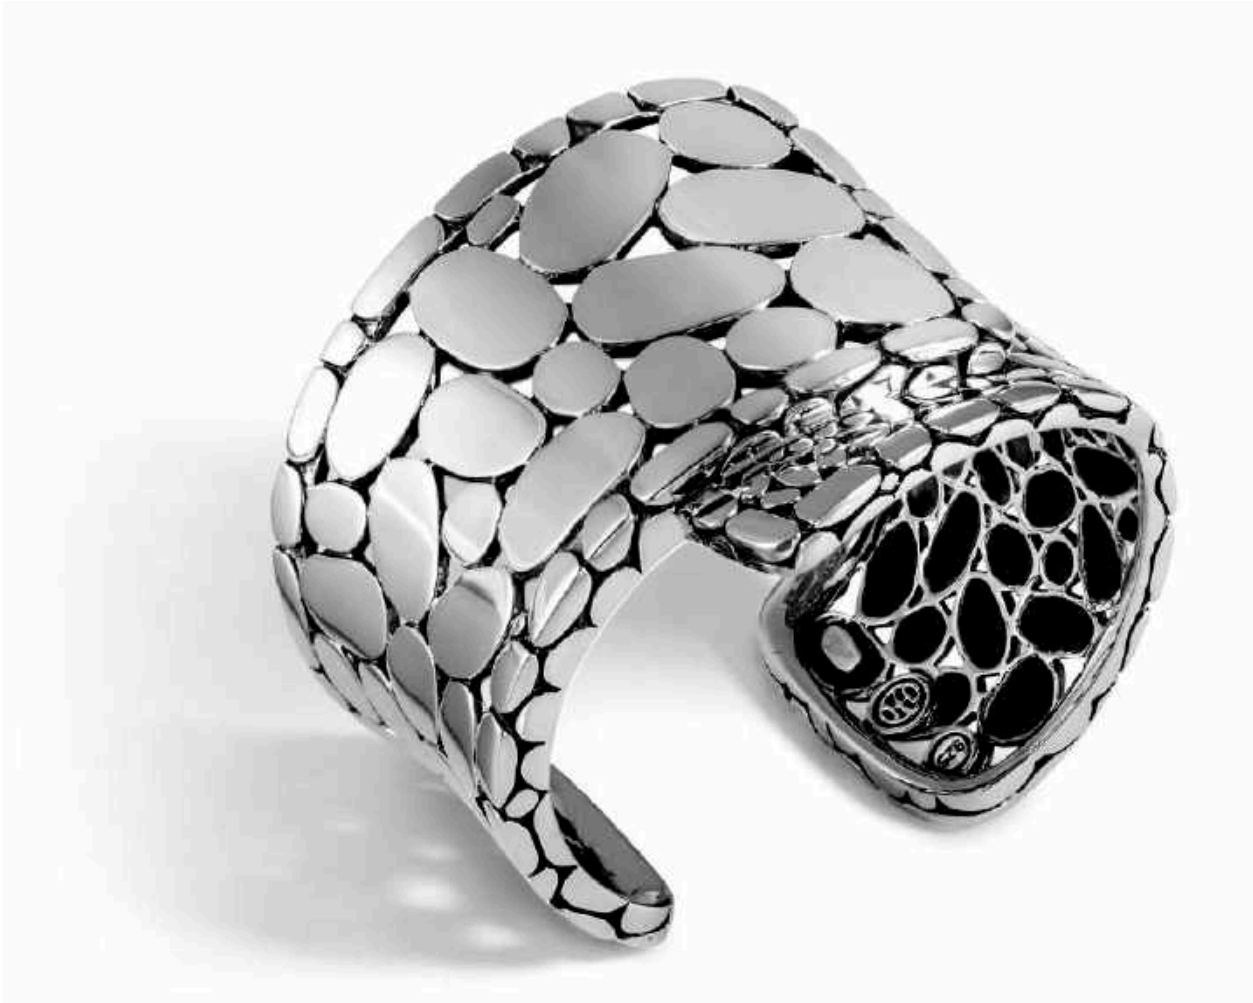

Women's Collection

Kali

John Hardy Fall 2021