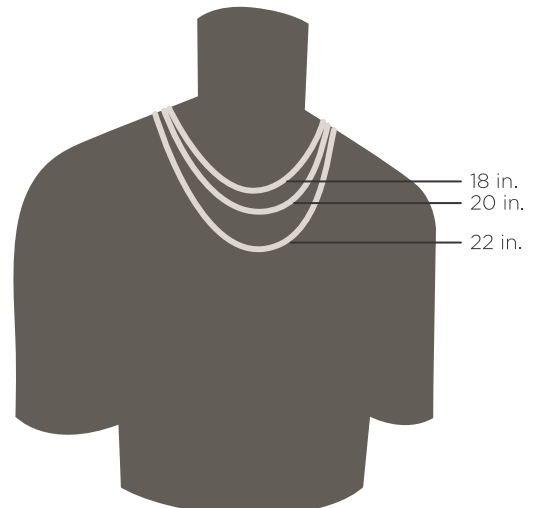

DIFFERENT TYPES OF NECKLACES

- Chain necklace: John Hardy's signature chains are handwoven and are usually worn with a pendant.
- Sautoir necklace: long necklaces, often worn in multiple layers.
- Station necklace: necklace with decorative stations along the length.
- Link necklace: link-on-link necklaces are usually worn with a pendant.
- Coil necklace: flexible coil mechanism made from titanium inner core, sits comfortably on the collarbone.
- Leather cord necklace: made of leather cord or woven leather cord, usually worn with pendants. Requires some wearing before it is seasoned to sit naturally on the collar bone.

MEASUREMENT OF NECKLACES

Men's