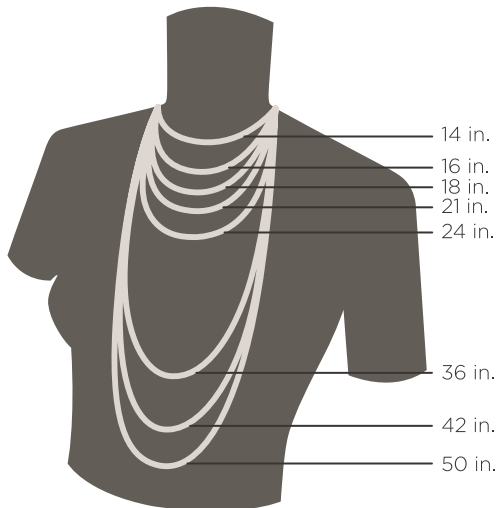

DIFFERENT TYPES OF NECKLACES

- Chain necklace: John Hardy's signature chains are handwoven and are usually worn with a pendant.
- Sautoir necklace: long necklaces, often worn in multiple layers.
- Station necklace: necklace with decorative stations along the length.
- Link necklace: link-on-link necklaces are usually worn with a pendant.
- Coil necklace: flexible coil mechanism made from titanium inner core, sits comfortably on the collarbone.
- Leather cord necklace: made of leather cord or woven leather cord, usually worn with pendants. Requires some wearing before it is seasoned to sit naturally on the collar bone.

MEASUREMENT OF NECKLACES

Women's