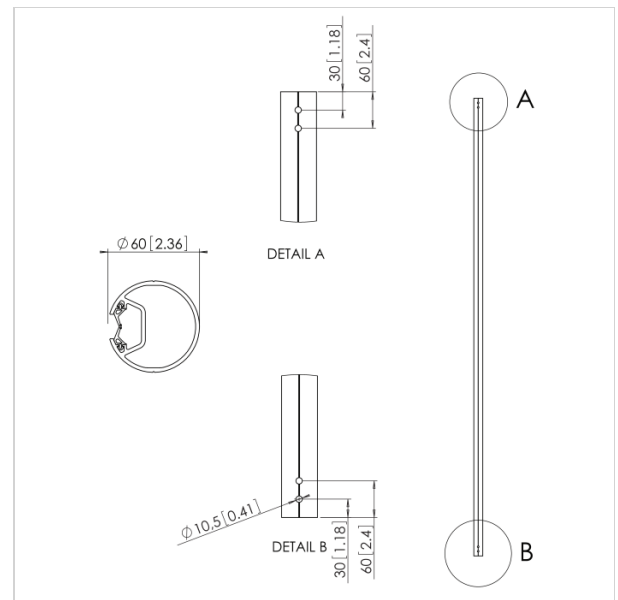

PFA 9004 Pole Silver

Article number (SKU) 7390044
 Colour Silver

Key benefits

- Back-to-back solution possible
- Also suitable for sloped ceilings
- Modular
- Theft prevention
- TÜV certified

The PFA 9004 300 cm extension tube can be used to mount LCD/Plasma TV's and/or projectors to the ceiling (in combination with other modular parts).

The PFA 9004 300 cm extension tube (with an external diameter of 60 mm) is part of a modular system which enables you to create your own ceiling mounting solution for LCD/Plasma TV's and/or projectors. You can easily insert and attach this extension tube to one of the ceiling mounting plates (PFA 9005/ 9019/ 9020) or the truss adapter (PFA 9009). As a next step you can attach one or more turn and tilt units (PFA 9001/ 9002) or a projector interface (VPC 545, PPC 200). The PFA 9004 contains the fast Cable Inlay System, which enables you to hide all the cables in a matter of seconds. Since it's made of aluminium, the tube can easily be cut to length if necessary.

PFA 9004 Pole Silver

www.vogels.com

VOGEL'S HOLDING BV 2017 (c) All rights reserved
Subject to printing errors, technical and price
amendments
Date: 10-11-2017

Specifications

Product specifications

Product type number	PFA 9004
Article number (SKU)	7390044
Colour	Silver
EAN single box	8712285305528
TÜV certified	Yes
Guarantee	5 years
Max. weight load (kg)	60

Technical specifications and dimensions

Pole length (mm)	3000 mm
------------------	---------