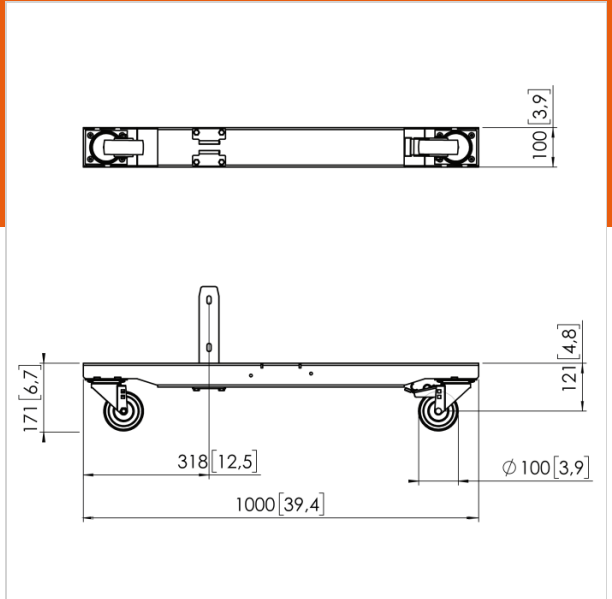

# PFT 8920 Video wall trolley base

Article number (SKU) 7289200  
 Colour Black

## Key benefits

- Easy to install
- TÜV certified

The PFT 8920 is a part of the universal video wall Connect-it system. Thanks to the modularity you can create your own video wall trolley.

### Product specifications

Product type number	PFT 8920
Article number (SKU)	7289200
Colour	Black
EAN single box	8712285336645
TÜV certified	Yes
Guarantee	5 years
Max. weight load (kg)	202.5

### Technical specifications and dimensions

Height of floor plate/trolley frame (mm)	171
Length of floor plate/trolley frame (mm)	1000
Width of floor plate/trolley frame (mm)	100