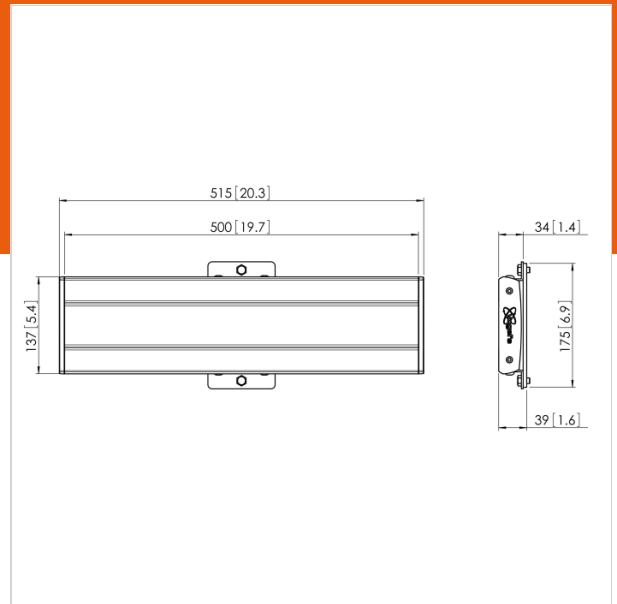

PFB 3405 Display interface bar black

Article number (SKU) 7234050
Colour Black

Key benefits

- Endlessly expandable
- Quick and easy installation
- Fine tuning during installation
- Theft prevention
- TÜV certified

The PFB 3405 interface bar is part of the modular Connect-it system with which you can create your own ceiling, floor or wall solution.

The PFB 3405 has a max. horizontal fitment of 450 mm and can be combined with the display interface strips of the PFS 3xxx Series.

Product type number	PFB 3405
Article number (SKU)	7234050
Colour	Black
EAN single box	8712285329425
TÜV certified	Yes
Guarantee	5 years
Max. weight load on pole (kg)	160
Max. weight load on wall (kg)	53
Max. height of interface (mm)	180
Max. width of interface (mm)	515
Max. depth of interface (mm)	35