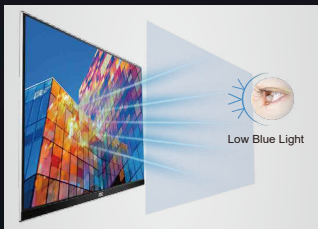

Ordinary Monitor

AOC Monitor

LOW BLUE MODE

Low Blue Mode

AOC Low Blue Mode filters harmful short-wave blue light, with 4 levels that suit different viewing situations.

Low Blue Light

CLEAR VISION

Clear Vision

Height Adjustable Stand with Easy Assembly.

► Specifications

Model Name	22P1
Panel Size	21.5" / 546.21mm
Pixel Pitch (mm)	0.24795 (H) x 0.24795 (V)
Effective Viewing Area (mm)	476.064 (H) x 267.786 (V)
Brightness (typical)	250 cd/m ²
Contrast Ratio	3000:1 (Typical) 20,000,000:1 (DCR)
Smart Response	8ms (GtG)
Viewing Angle	178/178 (CR > 10)
Color Gamut	NTSC 89% (CIE1976) / sRGB 102% (CIE1931)
Optimum Resolution	1920 x 1080 @ 60Hz
Display Colors	16.7 Million
Signal Input	VGA, DVI, HDMI 1.4, DisplayPort
Power Supply	100 - 240V ~ 1.5A, 50 / 60Hz
Smart Power Mode: Typical	20W
Built-in Speakers	2W x 2
Regulatory Approvals	CE / FCC / TCO 7
Wall-Mount	100mm x 100mm
Cabinet Color	Black & Grey
Adjustable Stand	Tilt: -3.5° ~ 21.5°, Height : 130 ± 5 mm, Pivot: 0° ~ 90°, Swivel: 175° ± 5°
Product with Stand (mm)	506.0 (H) × 504.4 (W) × 198.8 (D)
Packaging (mm)	387 (H) × 715 (W) × 159 (D)
Weight (Net /Gross) kg	4.31 / 6.2