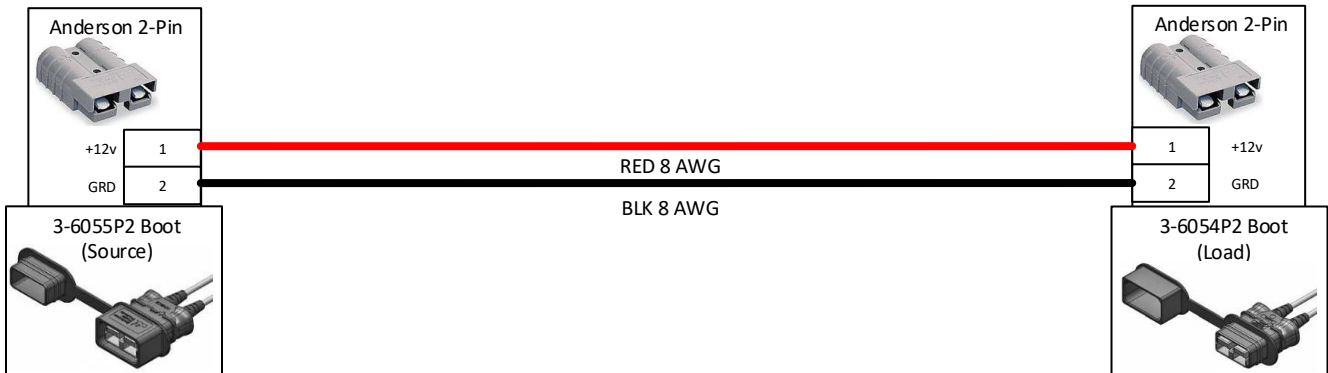

206-02-3120Y1-BR Through 3127Y1-BR Anderson Extension Cables

1 Foot: 206-02-3120Y1-BR
5 Foot: 206-02-3121Y1-BR

10 Foot: 206-02-3122Y1-BR
20 Foot: 206-02-3123Y1-BR

30 Foot: 206-02-3124Y1-BR
40 Foot: 206-02-3125Y1-BR
50 Foot: 206-02-3126Y1-BR
60 Foot: 206-02-3127Y1-BR

Part No:	206-02-3120Y1-BR Through 3127Y1-BR	Drawn By:	JD Schmechel		
Description:	Anderson Extension Cables	Last Edit Date:	3/16/2018 2:44:53 PM	Revision	A-01
Copyright 2014 SureFire Ag Systems, Reproduction or other use of drawing without express written permission from SureFire Ag Systems is forbidden		Page of Pages	1	of	3