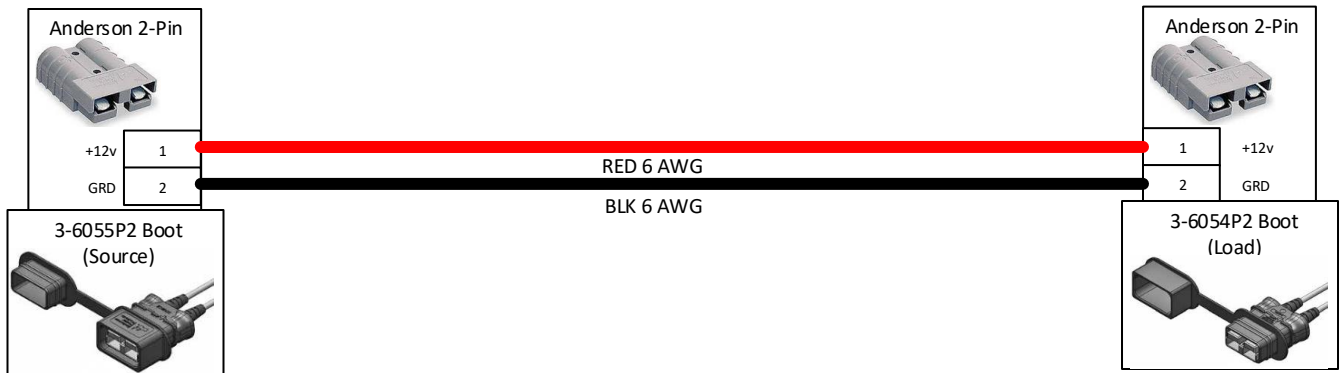

206-02-3120Y1-BR Through 3127Y1-BR Anderson Extension Cables

1 Foot: 206-02-3120Y1-BR
5 Foot: 206-02-3121Y1-BR

10 Foot: 206-02-3122Y1-BR
20 Foot: 206-02-3123Y1-BR

30 Foot: 206-02-3124Y1-BR
40 Foot: 206-02-3125Y1-BR
50 Foot: 206-02-3126Y1-BR
60 Foot: 206-02-3127Y1-BR

Part No:	206-02-3120Y1-BR Through 3127Y1-BR	Drawn By:	JD Schmechel		
Description:	Anderson Extension Cables	Last Edit Date:	3/16/2018 2:44:53 PM	Revision	A-01
Copyright 2014 SureFire Ag Systems, Reproduction or other use of drawing without express written permission from SureFire Ag Systems is forbidden		Page of Pages	1	of	3