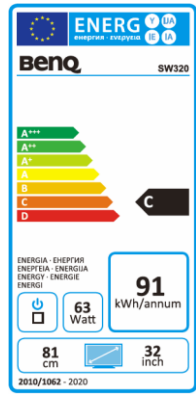

Shading Hood

	Model : SW320
	Art. No. / EAN Code : 9H.LFVLB.QBE / 471 8755 06653 5
	Typ : 80.01 cm / 31.5" Wide TFT, IPS-Panel Technology
<b>Panel</b>	Native resolution : 3840 x 2160 / 16:9
	Pixel pitch : 0.182 mm
	Picture diagonal / -area (W x H) : 800.1 mm / 697.92 x 392.58 mm
	Max. Colors : 1,07 Billion
	Viewing angle H / V (CR $\geq$ 10) : 178° / 178°
	Contrast (static) : 1000:1
	Contrast (dynamic) : 20 million:1
	Brightness : 350 cd/m <sup>2</sup>
	Response time : 5 ms (GtG)
<b>Connection</b>	DP input : mDP 1.4, DP 1.4
	HDMI input : HDMI <sup>®</sup> 2.0
	USB input : USB 3.0 x 2 (downstream x2 / upstream x1)
	USB 2.0 (only Hotkey Puck)
	Headphone input : yes
	Frequency H / V : 30-140 KHz / 48-76 Hz
	Card reader : yes
<b>Control</b>	Controls : On/Off power button, 5 OSD buttons, Hotkey Puck
	Functions : contrast, brightness, sharpness, vertical and horizontal picture, phase, pixel clock, 1 user 3 pre-settings color temperature, 17 languages, OSD (position, time), input, reset, information
	Color gamut : 100% Rec.709, 100% sRGB, 99% Adobe RGB, 96% DCI-P3
	3D LUT : 14 Bit
<b>Extra</b>	Picture : High Dynamic Range (HDR10), Advanced Black & White, GamutDuo
	Protection : Kensington Lock
	Mounting : VESA 100 x 100 mm
	Height adjust : 150 mm / 90° Pivot
	Swivel : -45°/+45° left/right
	Tilt : -5° / +20°
<b>Energy</b>	Power supply : Internal
	Voltage for operation : 90 ~ 264 VAC / 47 ~ 63 Hz
	Power consumption (Base on Energy star) : 50 W
	(Sleep Mode) / (Off Mode) : < 0,5 W / < 0,5 W
<b>Certification</b>	Safety : CE
	Energy Star : yes
<b>Environment</b>	Operation : + 5 ~ +40°C; 20 ~ 90% air-humidity
	Storage : -20 ~ +60°C; 10 ~ 90% air humidity
<b>Characteristic</b>	Weight net. : 20 kg
	Housing color : black
	Dimension with base (H x W x D) : 663.65 x 759.4 x 340.53 mm
	Accessories : Power-, HDMI-, mDP to DP-, USB- cable, Quick guide, Hotkey Puck
	User manual CD, Hood
	Warranty terms : 3 years on-site exchange