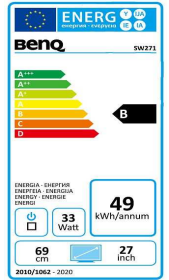

## BenQ PhotoVue Monitor SW271 68.58 cm / 27" IPS Panel Technology

- 99% Adobe RGB / 93% DCI-P3
- AQCOLOR™ Technology
- Hardware Calibration
- UHD – 3840 x 2160 / 16:9
- Height Adjustable 150 mm / Pivot

	Model : SW271
	Art. No. / EAN Code : 9H.LGLLB.QBE / 471 8755 07048 8
<b>Panel</b>	Typ : 68.58 cm / 27" Wide TFT, IPS-Panel Technology
	Native resolution : 3840 x 2160 / 16:9
	Pixel pitch : 0.1554 mm
	Picture diagonal / -area (W x H) : 685.8 mm / 608.7 x 355.3 mm
	Max. Colors : 1,07 Mrd.
	Viewing angle H / V (CR <sub>&gt;=10</sub> ) : 178°/ 178°
	Panel : 10 Bit
	Contrast (static) : 1000:1
	Contrast (dynamic) : 20 million:1
	Brightness : 350 cd/m <sup>2</sup>
	Response time : 5 ms (GtG)
<b>Connection:</b>	DP input : 1x DP 1.4
	HDMI input : 2x HDMI 2.0
	USB input : USB Type-C
	2x USB 3.0 (downstream x2 / upstream x1)
	Headphone input : yes
<b>Extra</b>	Special Modes : Adobe RGB / sRGB / Black & White / Rec.709 / DCI-P3 / HDR
	Pivot : Yes
	Picture : Senseye 3, AQCOLOR
	Protection : Kensington Lock
	Mounting : VESA 100 x 100 mm
	Height adjust : 150 mm / 90° Pivot
	Swivel : -45°/+45° left/right
	Tilt : -5° / +20°
<b>Energy</b>	Power supply : Internal
	Voltage for operation : 100V – 240V / 50Hz – 60Hz
	Power consumption (Base on Energy star) : < 43,8 W
	Power consumption (On Mode) : 90 W
	Power consumption (Off Mode) : 0.5 W
<b>Certification</b>	Safety : CE
	Others : verified by CalMAN, Pantone validated
<b>Environment</b>	Operation : + 5 ~ +40°C; 20 ~ 90% air-humidity
	Storage : -20 ~ +60°C; 10 ~ 90% air humidity
<b>Characteristic</b>	Weight net. : 9.3 kg
	Housing color : Grey
	Dimension with base (H x W x D) : 504.5 x 614.3 x 334.8 mm
	Accessories : Power-, mDP to DP-, HDMI-, USB- cable, Quick guide, OSD Controller
	User manual CD, Hood
	Warranty terms : 3 years on-site exchange