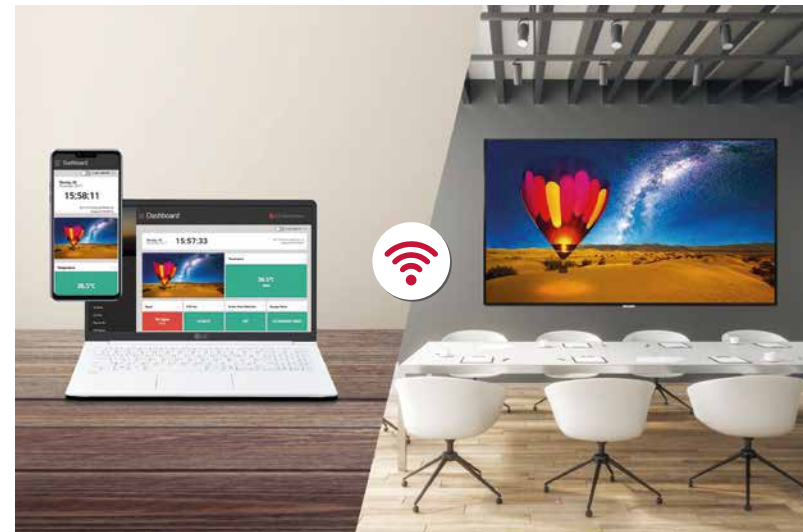

### Real-Time Monitoring & Control

Through the Control Manager, the embedded web monitoring solution, you can control and monitor the status of multiple UM3F/E series displays in different locations in real-time. It is available on internet-connected devices, allowing you to flexibly and rapidly respond to emergency situations anywhere.