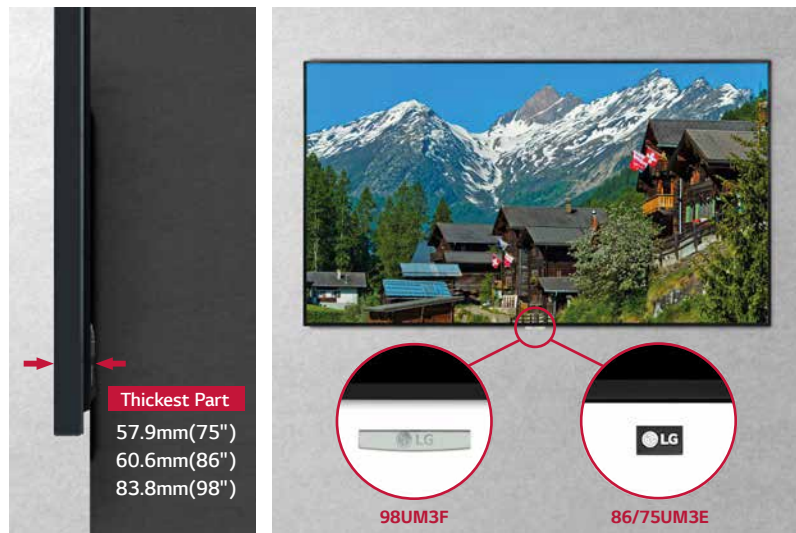

## Slim Depth and Detachable Logo

Although the UM3F/E series is a large-sized display, the product still has a slim depth which allows easy installation by using less space. Also, the detachable logos give users flexibility to arrange the display.