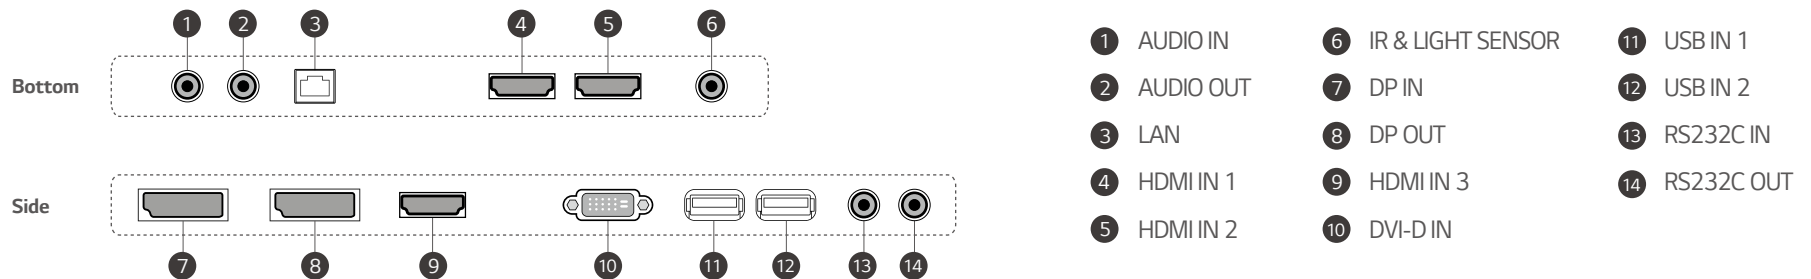

CONNECTIVITY

* Dimensions & Jack Panels (Read/Side) may differ from the above image, so please contact LG sales team to verify before ordering.