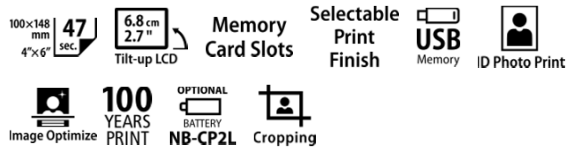

SELPHY CP1000

COMPACT PHOTO PRINTER

Fast, easy lab-quality photo printing – anytime, anywhere, anyone

Get instant lab quality prints anytime, anyplace. A small, elegant and portable photo printer with a choice of four print finishes and Dual ID printing that's easy for anyone to use.

- Stylish, ultra-compact photo printer for instant prints anywhere
- Enjoy great flexibility with direct printing from cameras, memory cards or USB sticks
- See the quality of dye sublimation for vibrant, durable lab-quality photos in less than one minute
- Choice of glossy or 3 semi-gloss print finishes without changing photo paper
- Enjoy peace of mind with defined, low cost per print
- Easy operation and viewing with large tilting LCD
- Extensive ID photo function with Dual ID printing, Face Frame Guide and a wide range of accepted sizes
- Easily print a wide range of sizes and formats
- Auto Image Optimize intelligently corrects your images for superb results
- Print on the move with optional battery

INTERFACE

Camera USB type A port on printer
Computer USB mini-B port on printer
LCD Monitor 6.8 cm (2.7") Colour TFT viewer with multi-language user interface and tilt mechanism
(Languages: English, German, French, Italian, Spanish, Simplified Chinese, Russian, Portuguese, Turkish, Korean, Thai, Hindi, Vietnamese, Malaysian, Japanese)