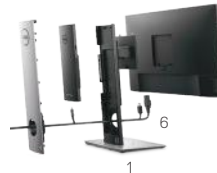

DESK CENTRIC

Work without compromise

The aesthetically pleasing OptiPlex 7070 Ultra design hides a PC inside a monitor stand to create the ultimate clutter-free desk.

Wyse thin clients empower your cloud users with a more productive digital experience.