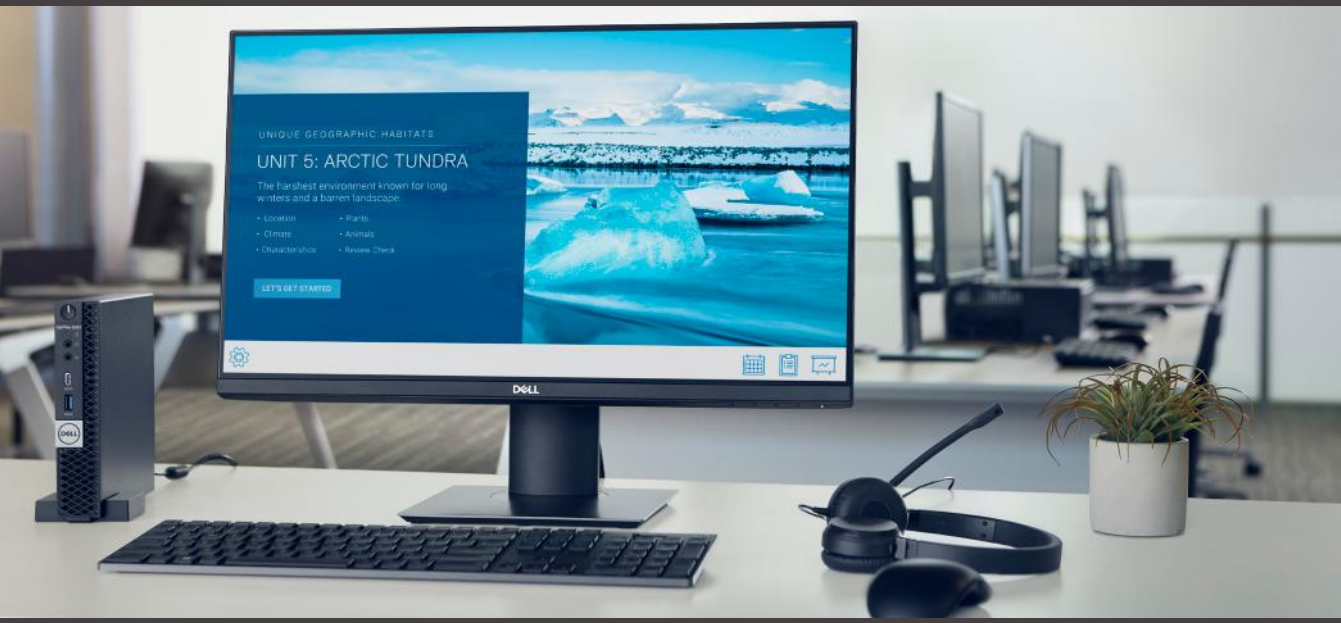

This space saving stand mounts up to two 27-inch monitors, providing the screen real estate you need to be most productive.

^ Shown with OptiPlex 7780 All-in-One with 4K Display

Work without compromise

For Desk-Centric workers, maximizing their work with productivity-boosting technology is key.

Optimize your workspace with this efficient 23.8" monitor built with an ultrathin bezel design, a small footprint and comfort enhancing features.

3 Dell Wired Mouse with Fingerprint Reader | MS819

Enjoy secure login by swiping the integrated fingerprint reader on this mouse, which has been designed to operate seamlessly with Microsoft's biometric sign-in features.