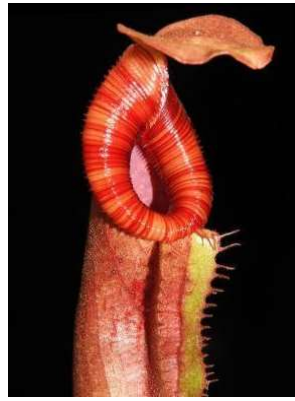

(veitchii x lowii) x (burbridgeae x edwardsiana)