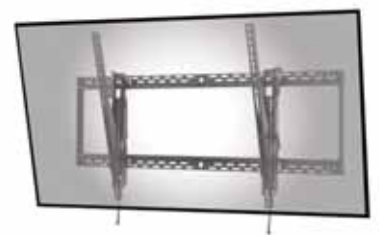

## Collaboration Product Solutions

Peerless-AV's Mobile Cart with Rotational Interface and Rotational Wall Mount are designed to support the features and functionality of the 55" and 65" Samsung Flip display. Peerless-AV also have a range of solutions for the 75" and 85" Samsung Flip Display, from Flat Panel Trolleys to Flat and Tilt Wall Mounts.

Mobile Cart  
with Rotational  
Interface

**SR560-FLIP2**

Rotational  
Wall Mount

**RMI3-FLIP2**

Flat Panel  
Trolley

**SR598**

*ST680P Shown*

Wall Mounts