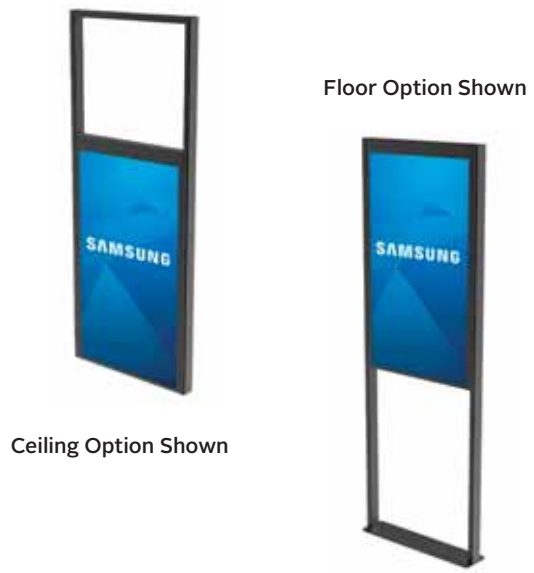

Articulating Wall Arm with Set Top Box Enclosure

**HA746-STB**

43" to 55"  
Up to 36kg  
VESA: 400 x 400mm

Pull-Out Pivot Wall Mount

**HPF650**

32" to 65"  
Up to 27kg  
VESA: 400 x 400mm

# Window Display Mounts & Kiosk Solutions

Peerless-AV's Floor and Ceiling Window Display Mounts are designed exclusively for Samsung OMN-D Series. Peerless-AV's Kiosks Solutions are a fit for any application and market: corporate, education, hospitality retail and more. Customize to your project needs by choosing your individual configuration from the technology to the colour and vinyl wrap.