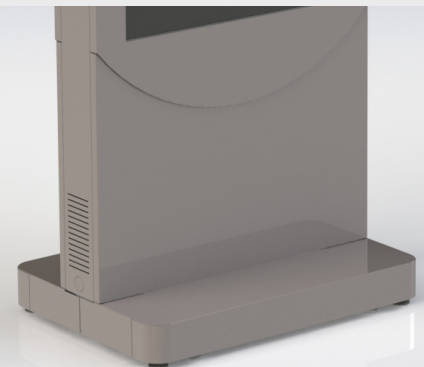

Wheel Base

Add a wheeled base for ease of movement.