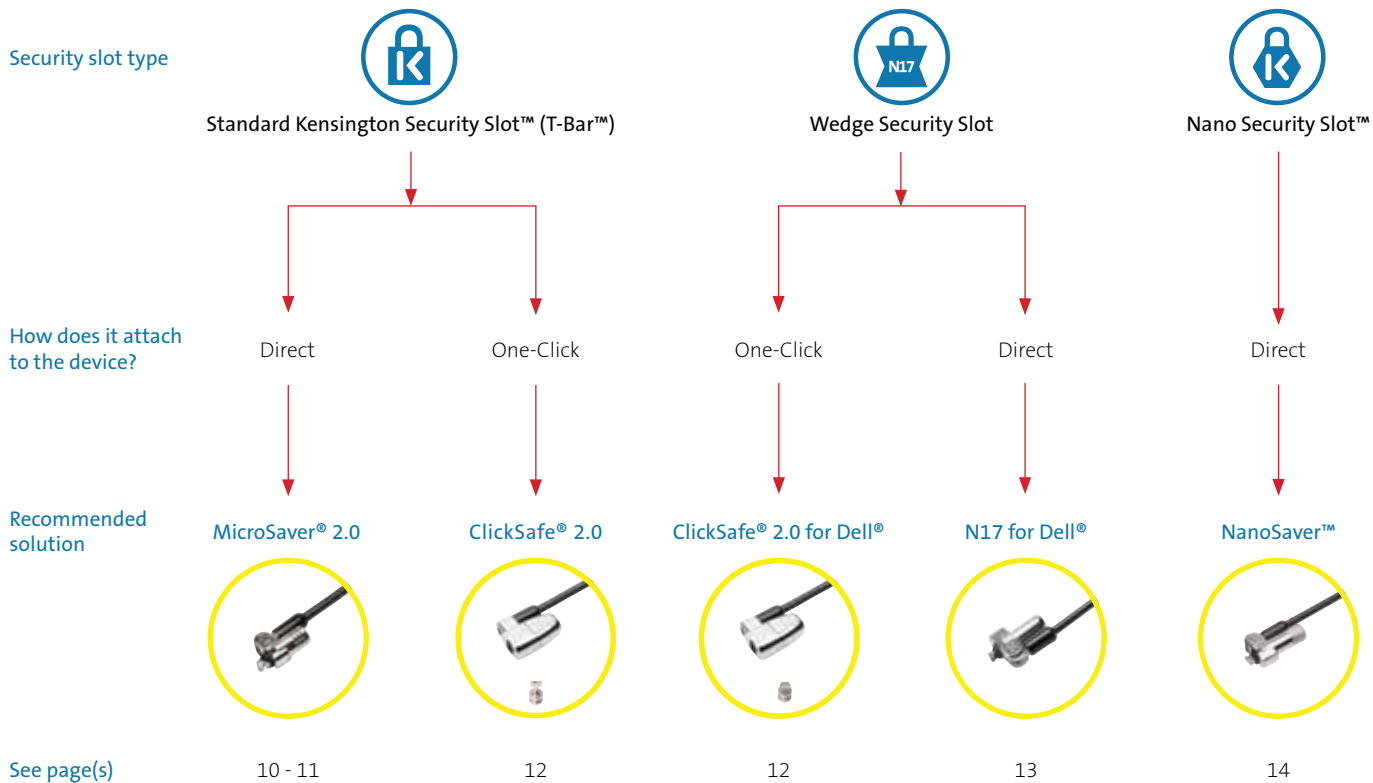

**BlackBelt™ Rugged Case
for Surface™ Go**
K97454EU - page 85

Kensington®

Security Solutions

From the invention of the first computer cable lock, to privacy filters and electronic locking, Kensington keeps your devices and information right where they belong.

Choosing the Best...

Take the guesswork out of finding the ideal locking solution...

... Locking Solution

... visit www.kensington.com/securityselector

SECURITY SELECTOR

kensington.com/securityselector

SELECT YOUR LAPTOP

Manufacturer

Model

Product

SEARCH FOR YOUR LAPTOP

HP EliteBook 1020 x360 G2

We've taken the pain out of finding the right locking solution with the Kensington Security Selector. Find the recommended lock by choosing the make, model and product number, or simply jump straight to the exact device.