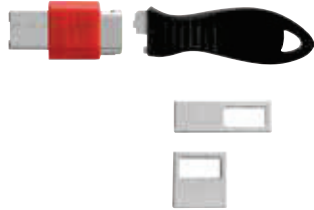

USB Port Lock with Blockers

K67913WW

- Block multiple adjacent ports with one lock and allow continued secure use of authorised USB devices
- Reduces the risk of data leakage, data theft and unauthorised uploads
- Software-free solution physically blocks USB ports from unauthorised access