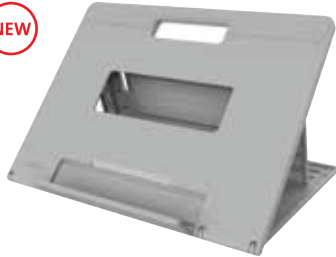

NEW

SmartFit® Easy Riser™ Go Laptop Cooling Stand - 17"

K50420EU

- Supports standard and gaming laptops up to 17"
- SmartFit® System simplifies ideal ergonomic height positioning
- 8 angle options up to 50°
- Foldable dual kickstand provides additional viewing and height flexibility
- Padded inserts, wide-bottom ledge and anti-slip foot pads for secure & stable fit
- Dissipates heat build-up to extend the longevity of device battery
- Small desktop footprint and folds flat for easy portability
- Use with an external keyboard and mouse (sold separately)

NEW