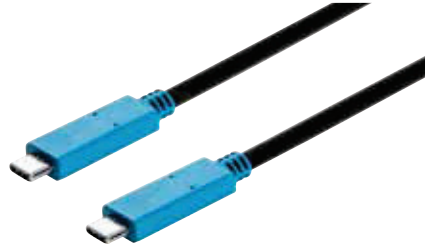

USB-C™ 1m Cable

K38235WW

- 1m USB-C™ cable capable of carrying up to 4K video and data transfer
- Cable also supports up to 60W Power Delivery
- Compatible with the Kensington SD4800P and SD2000P USB-C docking stations
- The USB-C™ device must support DisplayPort™ Alt Mode over USB-C for video output
- Only compatible with USB-C devices running Windows® & later, macOS® 10.10 & later, or Chrome OS™