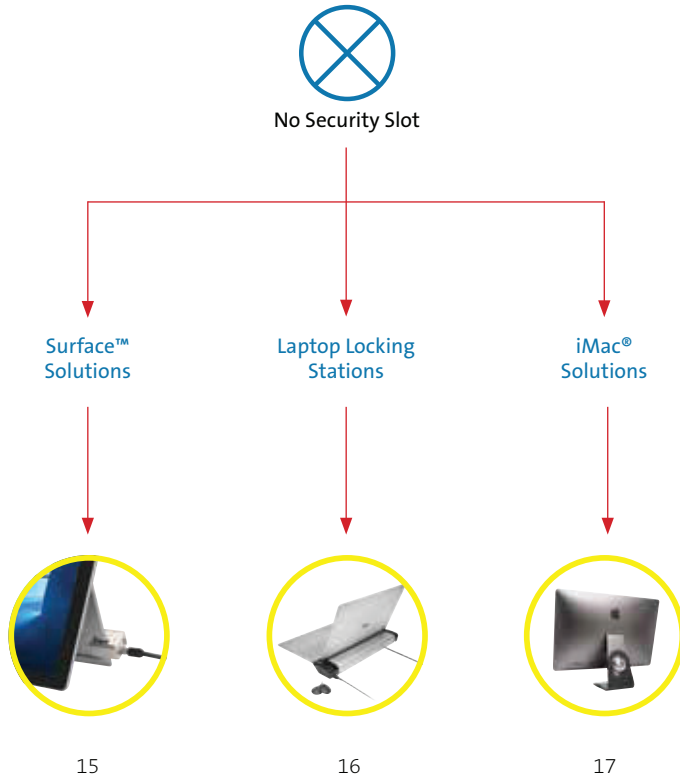

**BlackBelt™ Rugged Case
for Surface™ Go**
K97454EU - page 85

Kensington®

Security Solutions

From the invention of the first computer cable lock, to privacy filters and electronic locking, Kensington keeps your devices and information right where they belong.

Choosing the Best...

Take the guesswork out of finding the ideal locking solution...

... Locking Solution

... visit www.kensington.com/securityselector

SECURITY SELECTOR

kensington.com/securityselector

SELECT YOUR LAPTOP