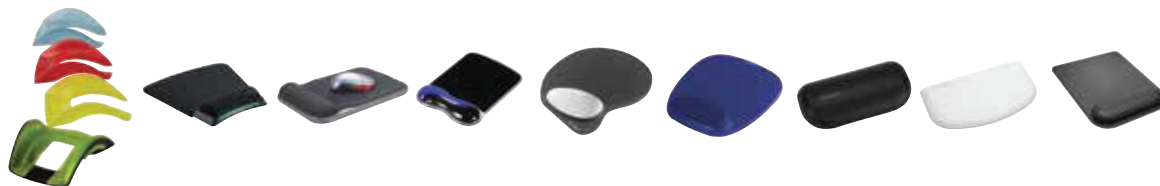

Mouse Pads & Wrist Rests - Range at a Glance

Kensington®

	SmartFit® Conform Wrist Pad	SmartFit® Height Adjustable Mouse Pad	Height Adjustable Gel Mouse Pad	Duo Gel Mouse Pads with Wrist Support	Gel Mouse Pads with Wrist Support	Foam Mouse Pads with Wrist Support	ErgoSoft™ Wrist Rest for Standard Mouse	ErgoSoft™ Wrist Rest for Slim Mouse / Trackpad	ErgoSoft™ Wrist Rest for Standard Mouse Pad
Item Code	K55787EU	K55793EU	57711	62401 (blue/smoke) 62402 (red/black) 62399 (black/smoke)	62386 (black) 64273 (blue) 62404 (black/grey)	62384 (black) 64271 (blue)	K52802WW (black) K50432EU (grey)	K52803EU (black) K50436EU (grey)	K52888EU (black) K50437EU (grey)
Material	Silicone	Gel	Gel	Gel	Gel	Foam	Gel	Gel	Gel
Height Adjustable	✓	✓	✓						
Wipe Clean	✓			Wrist rest only			✓	✓	✓
Ambidextrous	✓	✓	✓	✓	✓	✓	✓	✓	✓
Anti-Microbial		✓							
SmartFit®	✓	✓							
FIRA Tested	✓	✓	✓	✓			✓