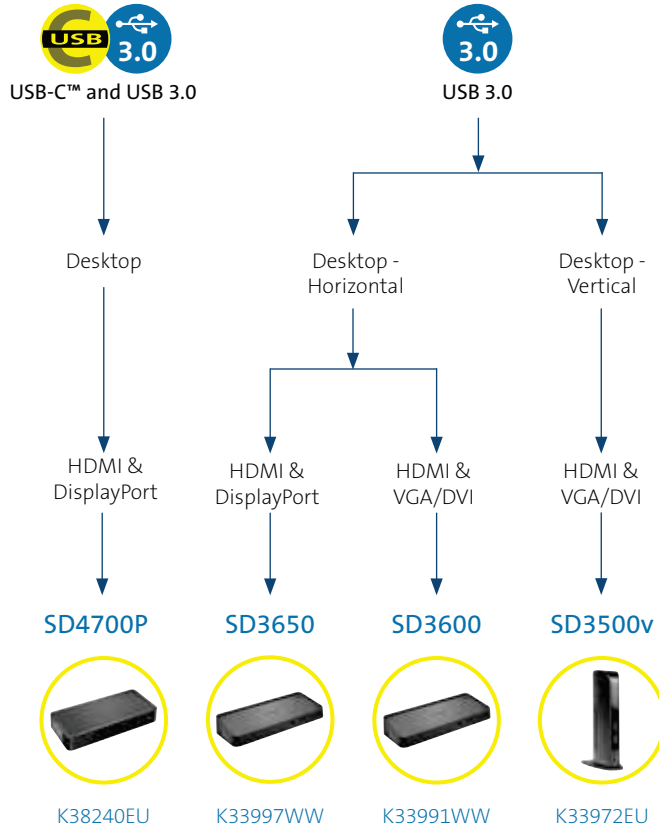

... Docking Solution

Please refer to individual product specifications on pages 42 - 48