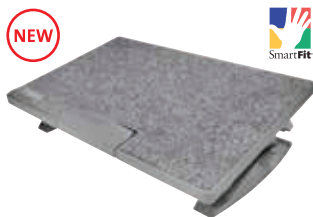

Foot Rests

Kensington®

NEW