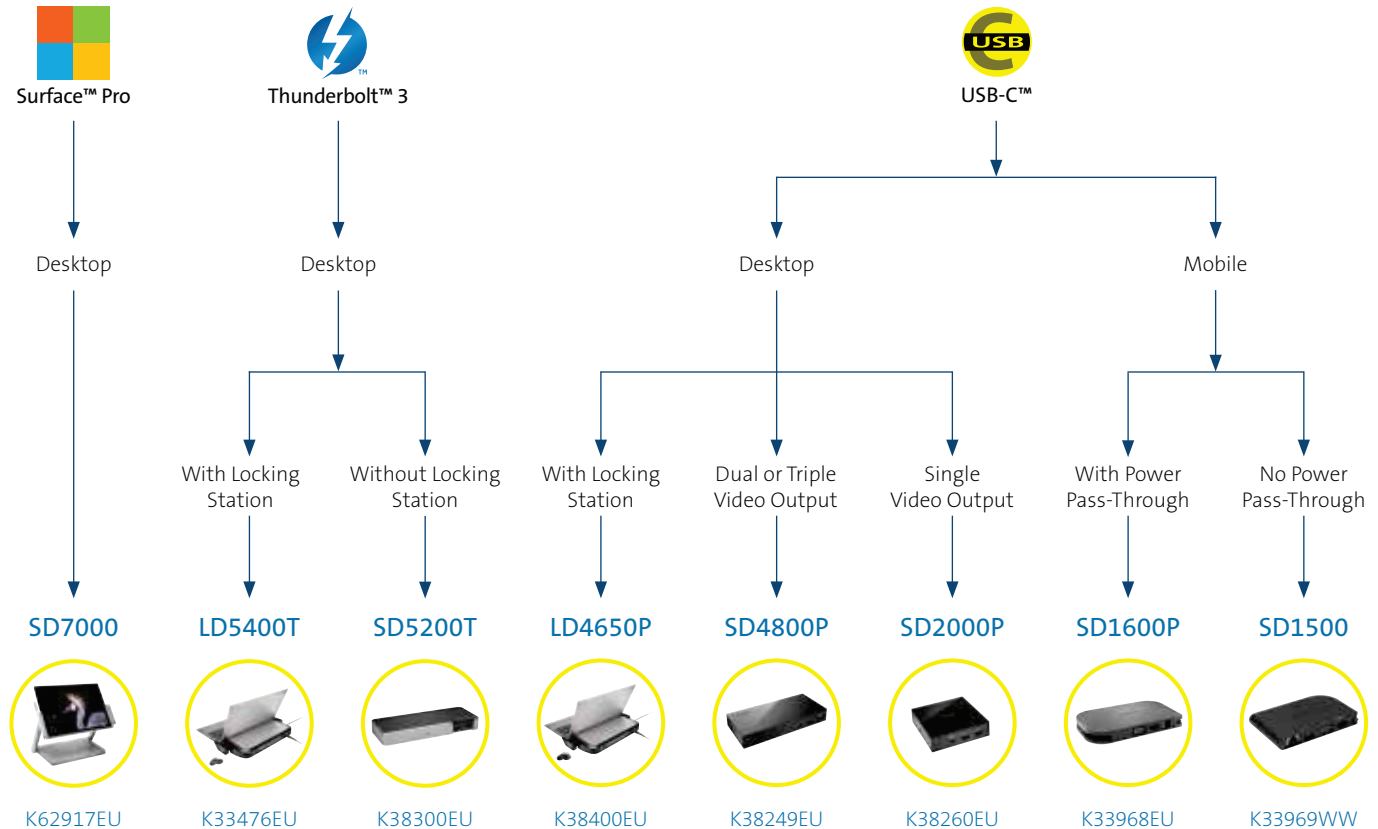

Choosing The Best...

Please refer to individual product specifications on pages 42 - 48