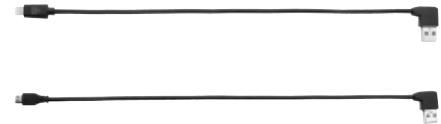

Charge & Sync Cabinet USB Cables

K67864WWA | K67866WWA

- Available as USB to Lightning (K67864WWA) or USB to micro USB (K67866WWA)
- Pack of 5 cables designed only for use with Charge & Sync cabinet K67862EU
- Length 285mm (K67864WWA), 315mm (K67866WWA)