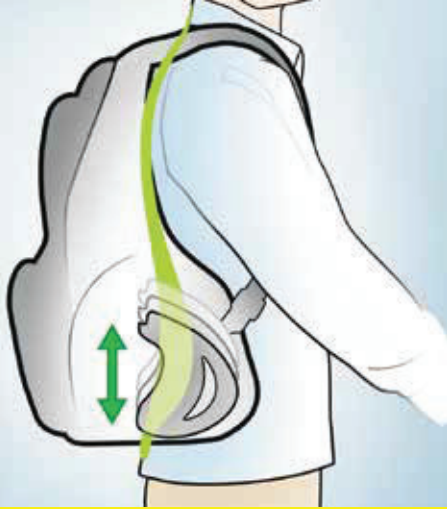

Contour™ Bags

Kensington®

The Contour™ System

Our Contour™ bags feature proprietary, contoured panels and a weight-distribution system that shift weight closer to your stronger, load-bearing muscles. This decreases shoulder fatigue and reduces weight impact by 35% so the case feels lighter.